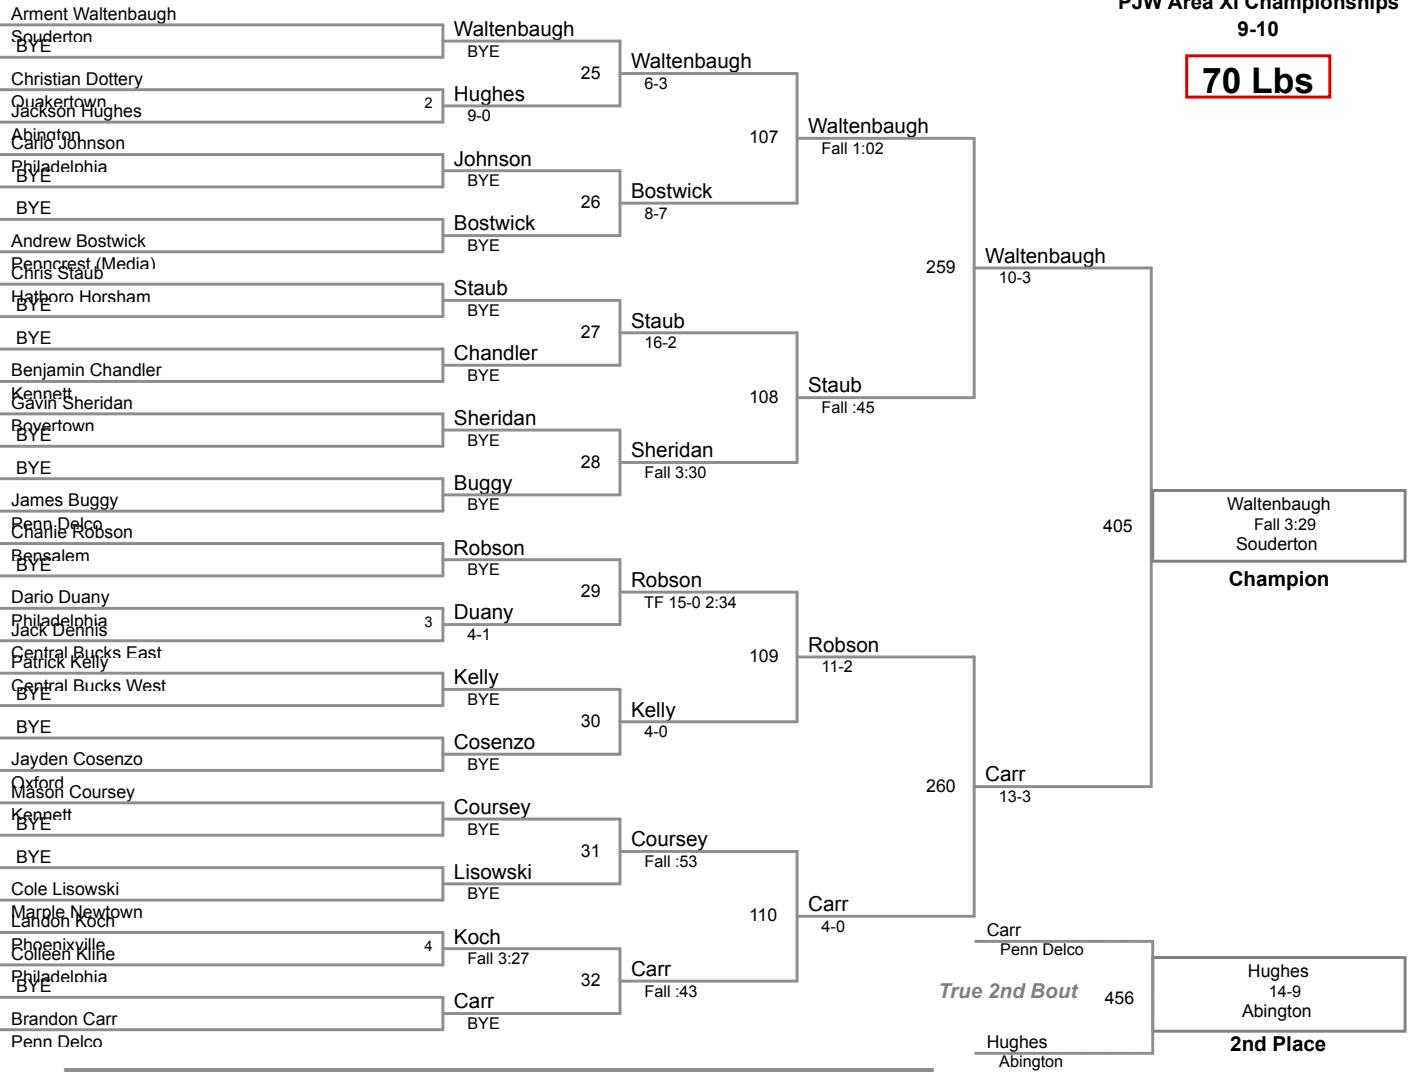

**PJW Area XI Championships
9-10**

55 Lbs

**PJW Area XI Championships
9-10**

60 Lbs

PJW Area XI Championships

9-10

65 Lbs

PJW Area XI Championships
9-10

70 Lbs

PJW Area XI Championships
9-10

75 Lbs

PJW Area XI Championships
9-10

80 Lbs

PJW Area XI Championships
9-10

85 Lbs

PJW Area XI Championships

PJW Area XI Championships
9-10

150 Lbs