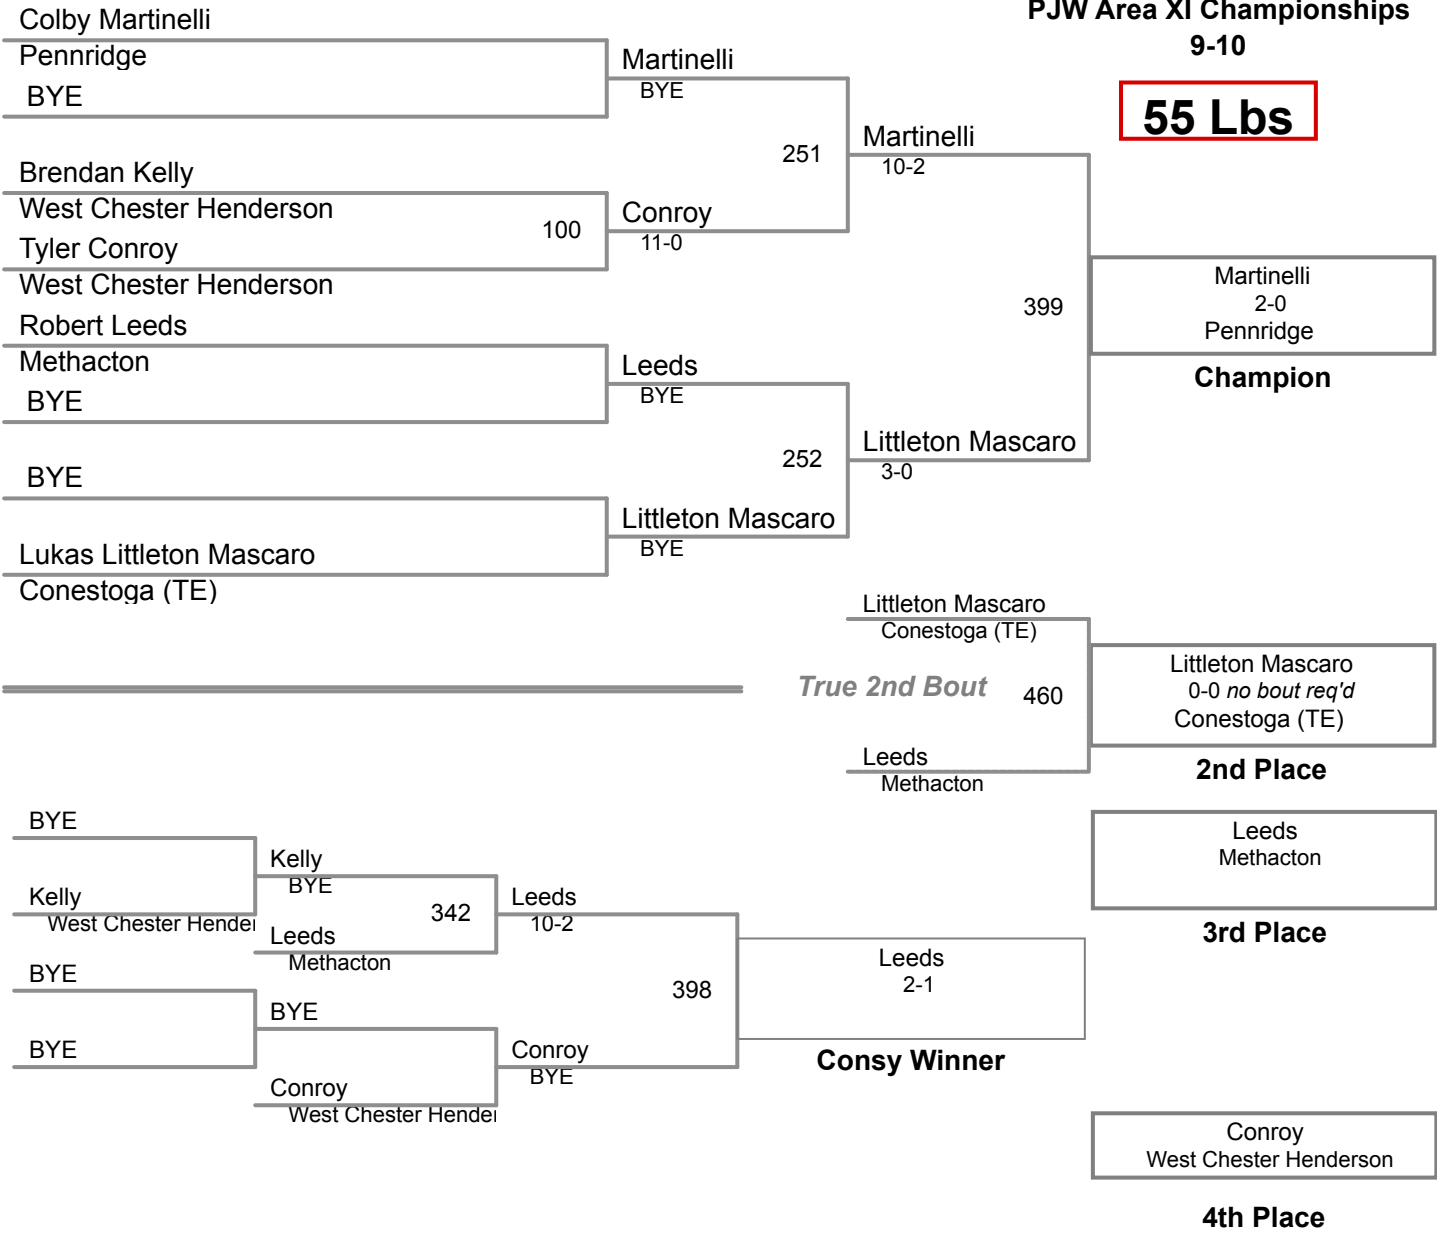

**PJW Area XI Championships
9-10**

55 Lbs

**PJW Area XI Championships
9-10**

60 Lbs

PJW Area XI Championships

9-10

65 Lbs

PJW Area XI Championships
9-10

70 Lbs

PJW Area XI Championships
9-10

75 Lbs

PJW Area XI Championships
9-10

80 Lbs

PJW Area XI Championships
9-10

85 Lbs

PJW Area XI Championships

9-10

90 Lbs

PJW Area XI Championships
9-10

95 Lbs

**PJW Area XI Championships
9-10**

105 Lbs

**PJW Area XI Championships
9-10**

120 Lbs

PJW Area XI Championships
9-10

150 Lbs