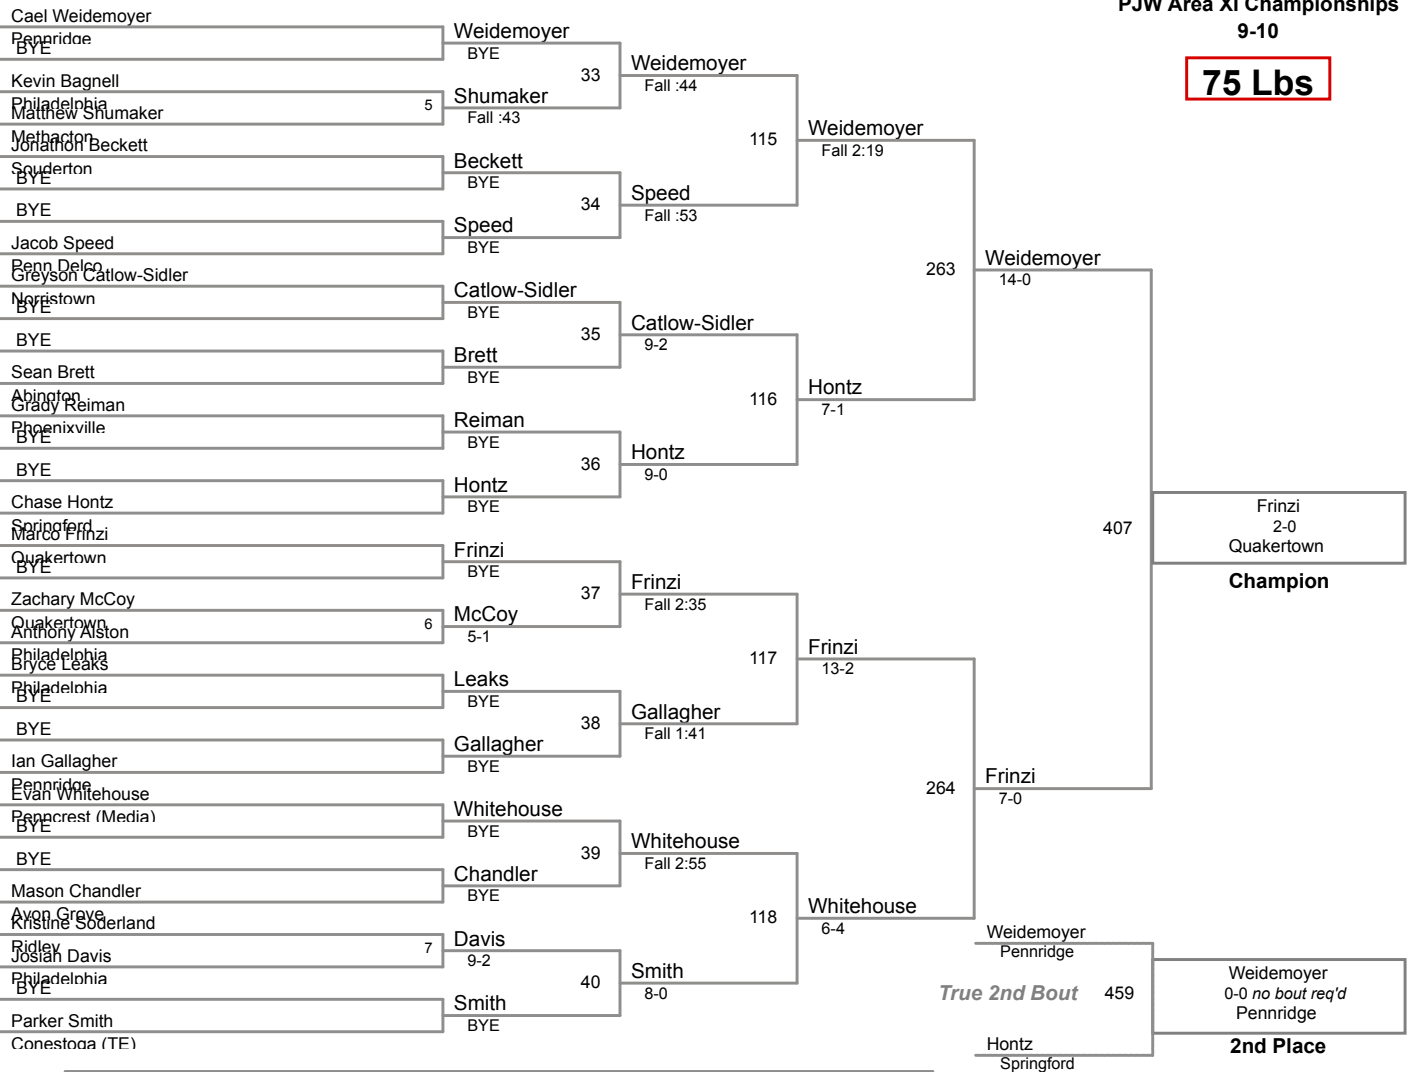

**PJW Area XI Championships
9-10**

55 Lbs

**PJW Area XI Championships
9-10**

60 Lbs

PJW Area XI Championships

9-10

65 Lbs

PJW Area XI Championships
9-10

70 Lbs

PJW Area XI Championships
9-10

75 Lbs

PJW Area XI Championships
9-10

80 Lbs

PJW Area XI Championships
9-10

85 Lbs

PJW Area XI Championships

9-10

90 Lbs

PJW Area XI Championships
9-10

95 Lbs

**PJW Area XI Championships
9-10**

105 Lbs

**PJW Area XI Championships
9-10**

120 Lbs

PJW Area XI Championships
9-10

150 Lbs