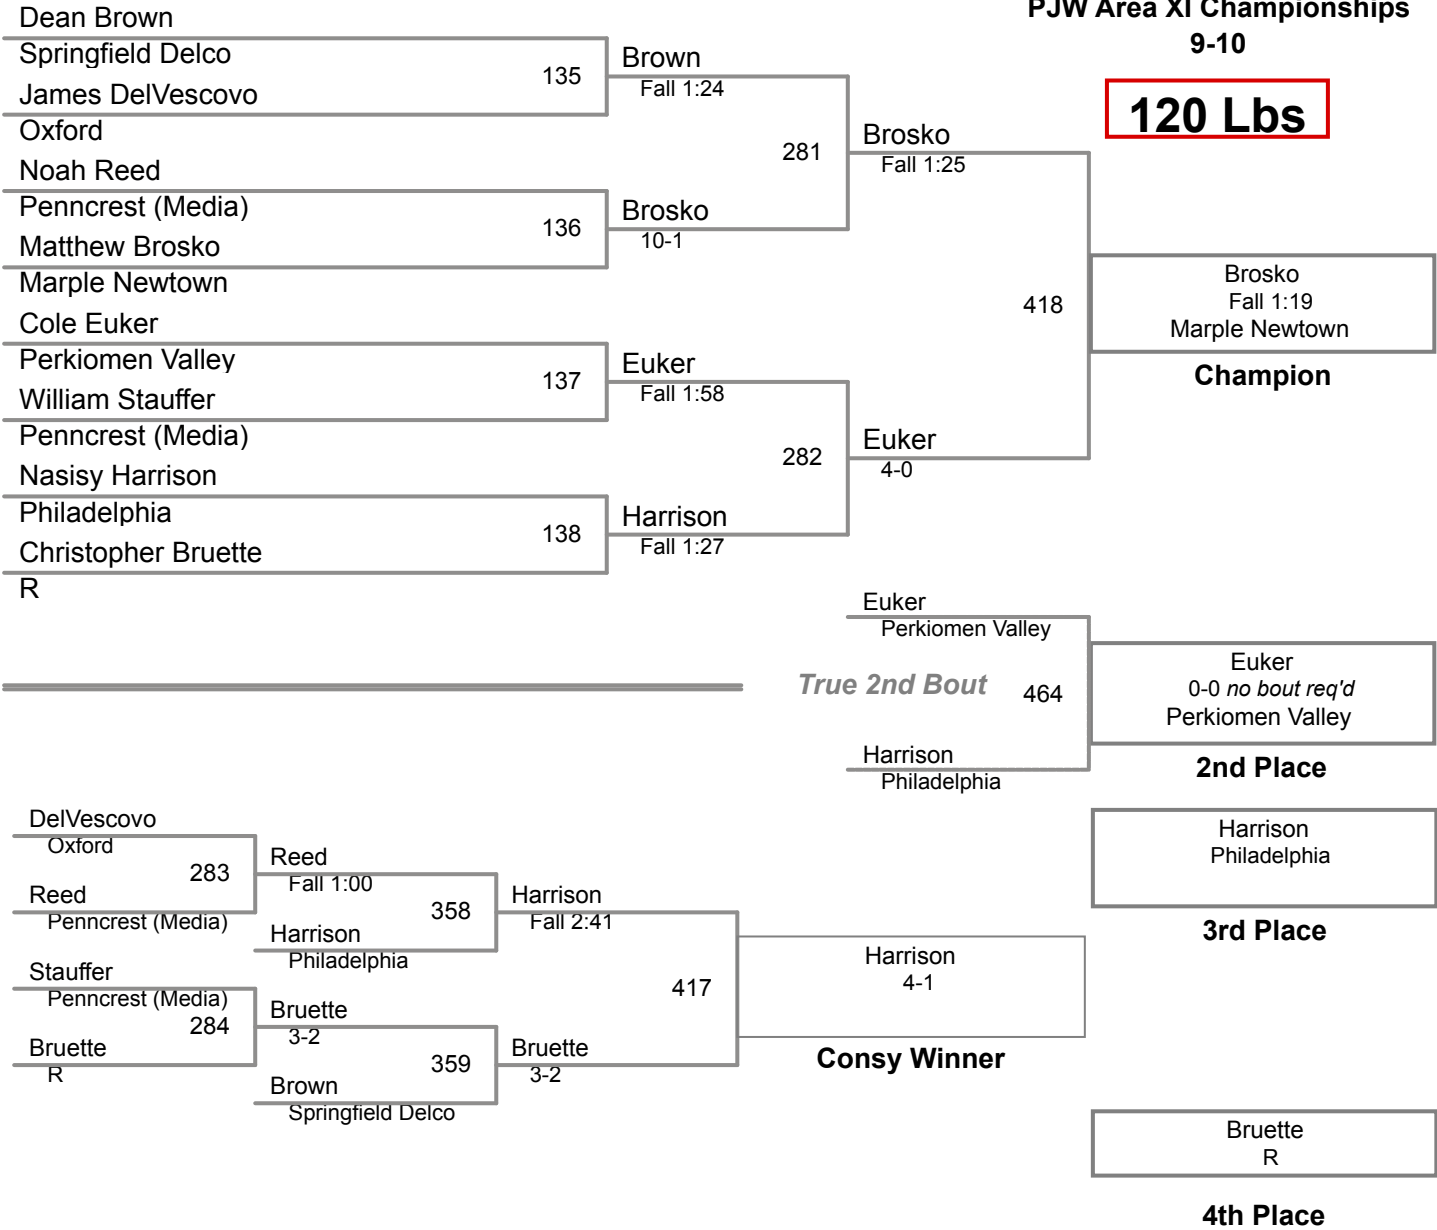

9-10

90 Lbs

PJW Area XI Championships
9-10

95 Lbs

**PJW Area XI Championships
9-10**

105 Lbs

**PJW Area XI Championships
9-10**

120 Lbs

PJW Area XI Championships
9-10

150 Lbs