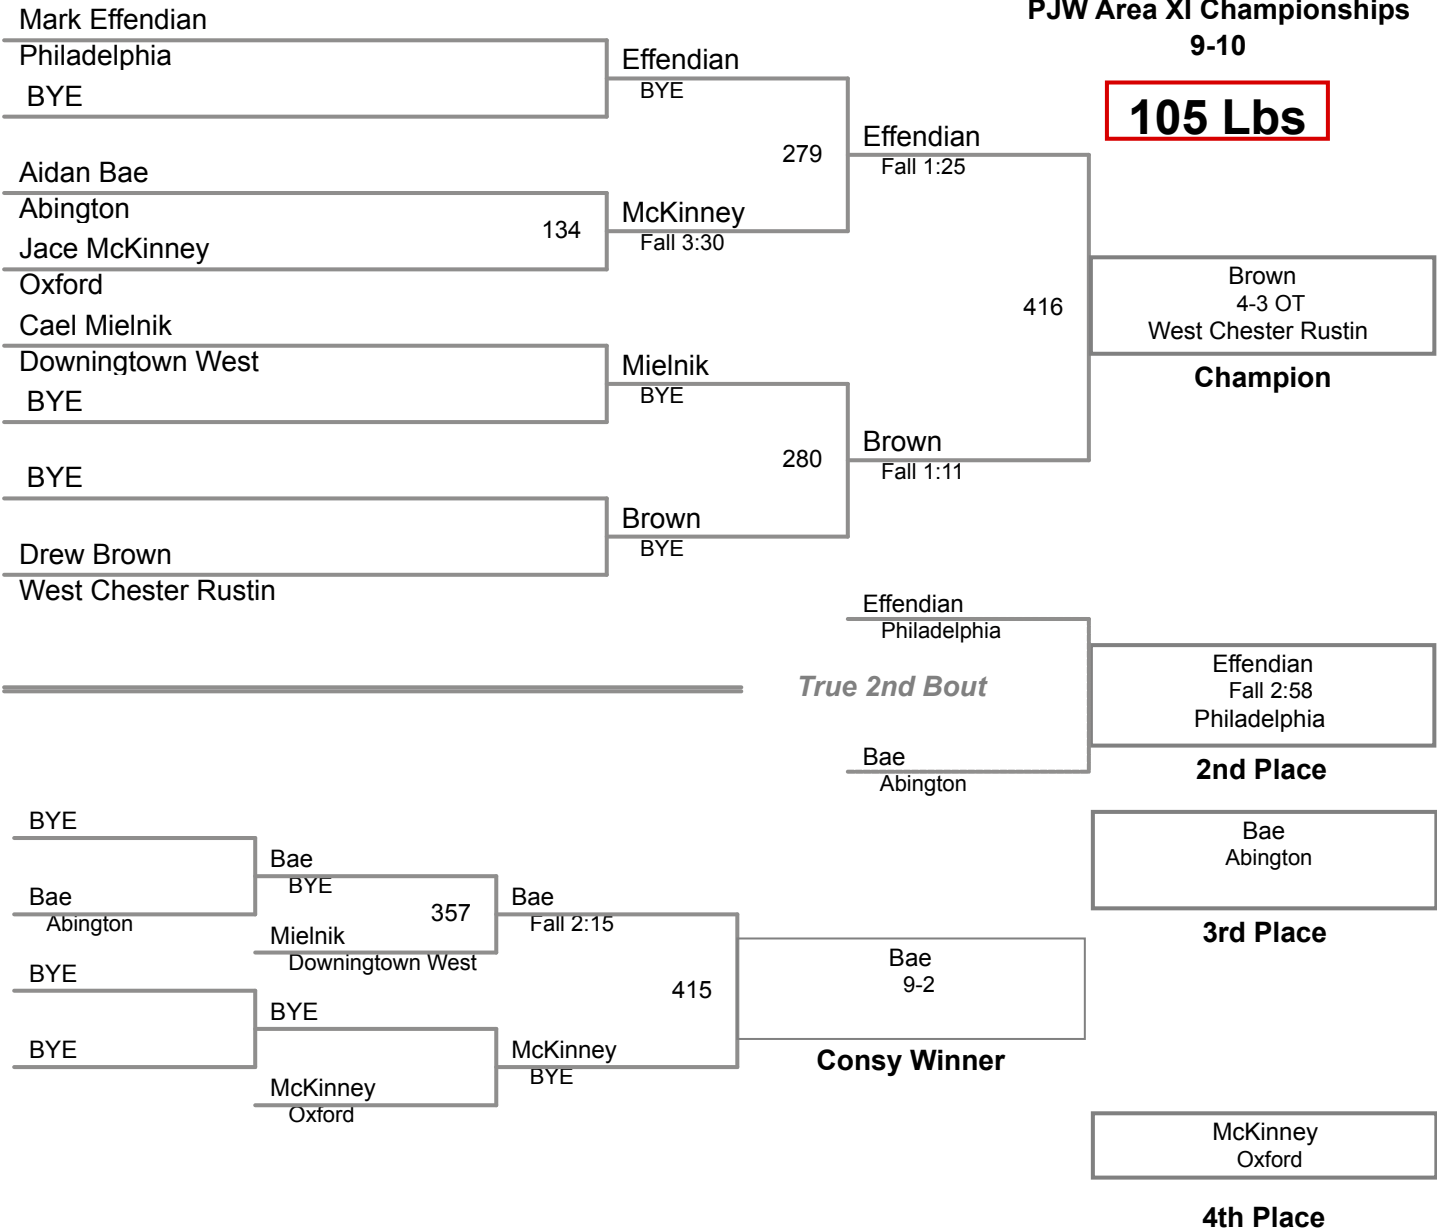

**PJW Area XI Championships
9-10**

55 Lbs

**PJW Area XI Championships
9-10**

60 Lbs

PJW Area XI Championships

9-10

65 Lbs

PJW Area XI Championships
9-10

70 Lbs

PJW Area XI Championships
9-10

75 Lbs

PJW Area XI Championships
9-10

80 Lbs

PJW Area XI Championships
9-10

85 Lbs

PJW Area XI Championships

9-10

90 Lbs

PJW Area XI Championships
9-10

95 Lbs

**PJW Area XI Championships
9-10**

105 Lbs

**PJW Area XI Championships
9-10**

120 Lbs

PJW Area XI Championships
9-10

150 Lbs