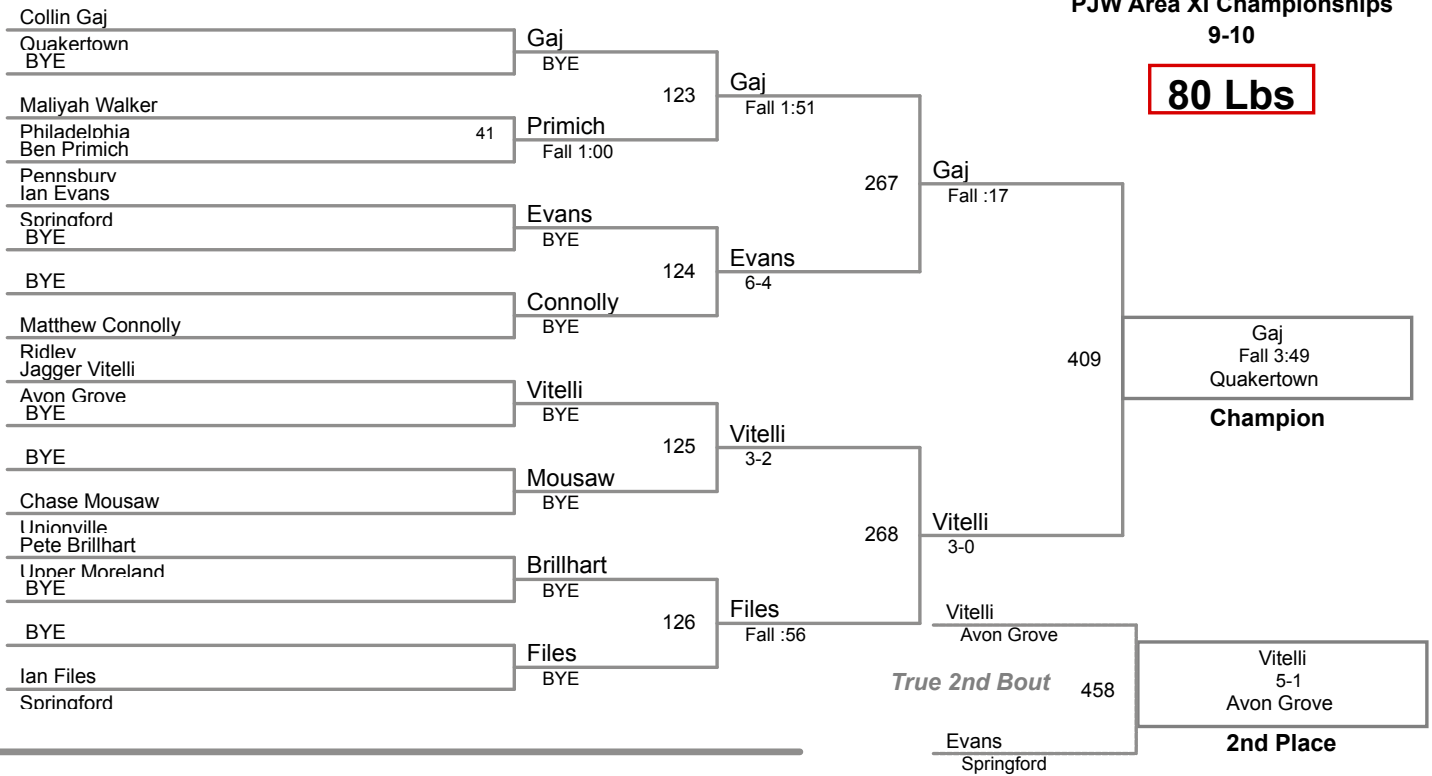

**PJW Area XI Championships
9-10**

55 Lbs

**PJW Area XI Championships
9-10**

60 Lbs

PJW Area XI Championships

9-10

65 Lbs

PJW Area XI Championships
9-10

70 Lbs

PJW Area XI Championships
9-10

75 Lbs

PJW Area XI Championships
9-10

80 Lbs

PJW Area XI Championships
9-10

85 Lbs

PJW Area XI Championships

9-10

90 Lbs

PJW Area XI Championships
9-10

95 Lbs

**PJW Area XI Championships
9-10**

105 Lbs

**PJW Area XI Championships
9-10**

120 Lbs