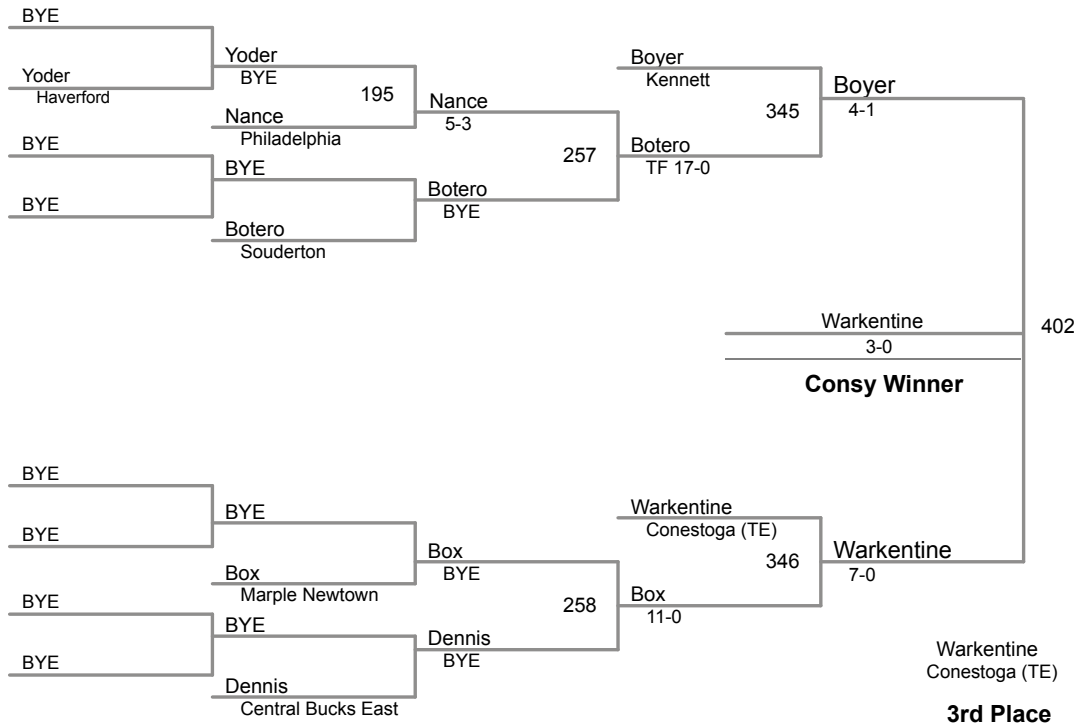

**PJW Area XI Championships
9-10**

55 Lbs

**PJW Area XI Championships
9-10**

60 Lbs

PJW Area XI Championships

9-10

65 Lbs

PJW Area XI Championships
9-10

70 Lbs

PJW Area XI Championships
9-10

75 Lbs

PJW Area XI Championships
9-10

80 Lbs

PJW Area XI Championships
9-10

85 Lbs

PJW Area XI Championships

9-10

90 Lbs

PJW Area XI Championships
9-10

95 Lbs

**PJW Area XI Championships
9-10**

105 Lbs

**PJW Area XI Championships
9-10**

120 Lbs

PJW Area XI Championships
9-10

150 Lbs