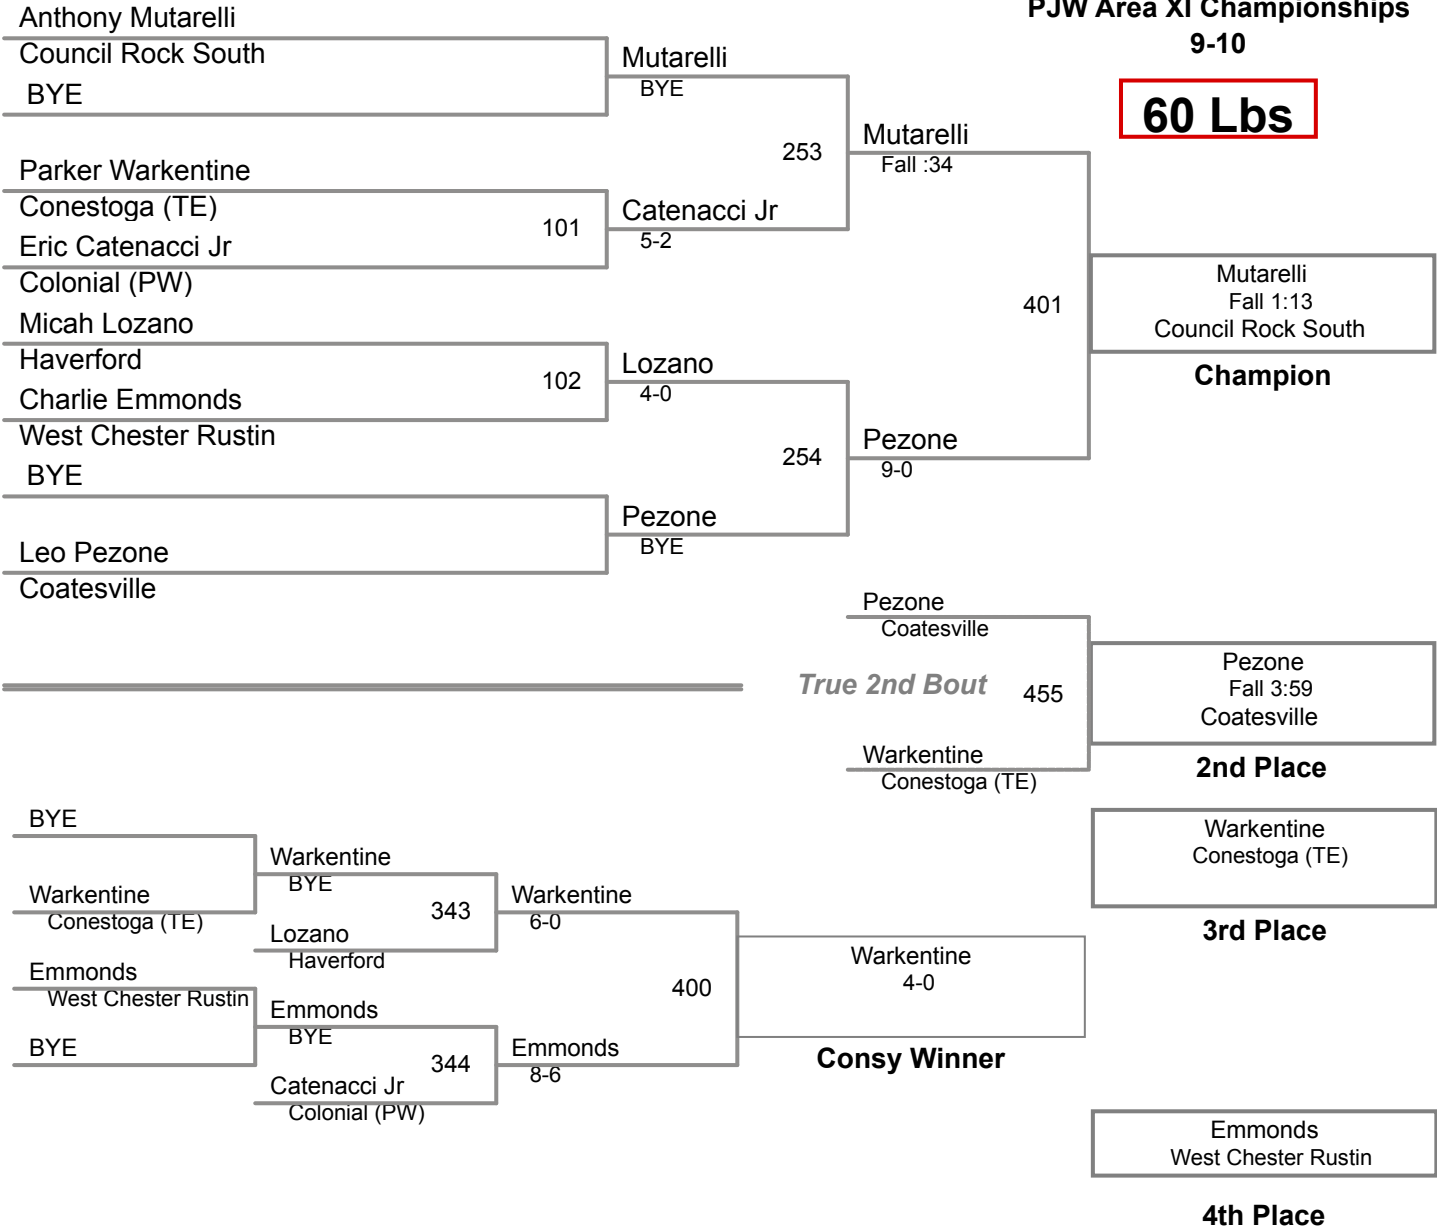

**PJW Area XI Championships
9-10**

55 Lbs

**PJW Area XI Championships
9-10**

60 Lbs

PJW Area XI Championships

9-10

65 Lbs

PJW Area XI Championships
9-10

70 Lbs

PJW Area XI Championships
9-10

75 Lbs

PJW Area XI Championships
9-10

80 Lbs

PJW Area XI Championships
9-10

85 Lbs

PJW Area XI Championships

9-10

90 Lbs

PJW Area XI Championships
9-10

95 Lbs

**PJW Area XI Championships
9-10**

105 Lbs

**PJW Area XI Championships
9-10**

120 Lbs

PJW Area XI Championships
9-10

150 Lbs