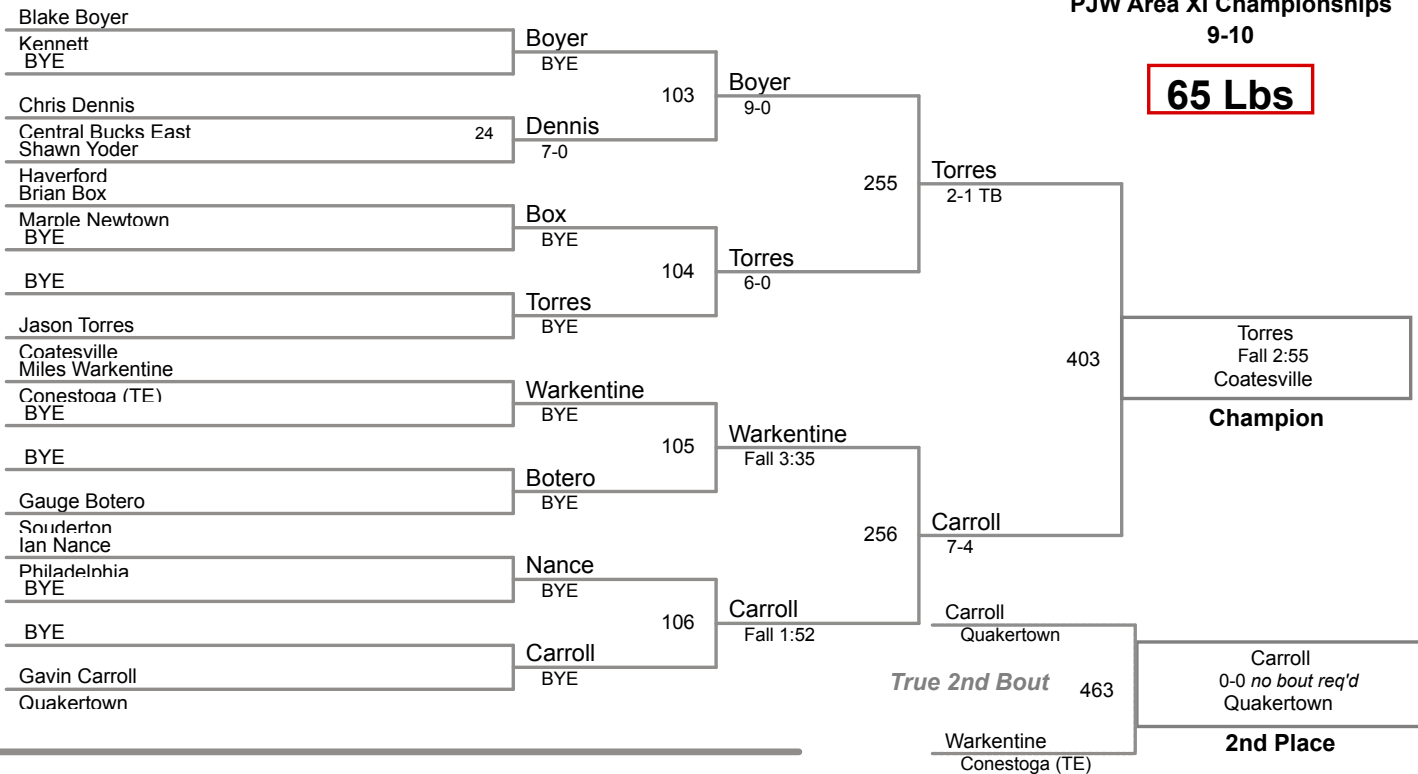

**PJW Area XI Championships
9-10**

55 Lbs

**PJW Area XI Championships
9-10**

60 Lbs

PJW Area XI Championships

9-10

65 Lbs

PJW Area XI Championships
9-10

70 Lbs

PJW Area XI Championships
9-10

75 Lbs

PJW Area XI Championships
9-10

80 Lbs

PJW Area XI Championships
9-10

85 Lbs

PJW Area XI Championships

9-10

90 Lbs

PJW Area XI Championships
9-10

95 Lbs

**PJW Area XI Championships
9-10**

105 Lbs

**PJW Area XI Championships
9-10**

120 Lbs

PJW Area XI Championships
9-10

150 Lbs