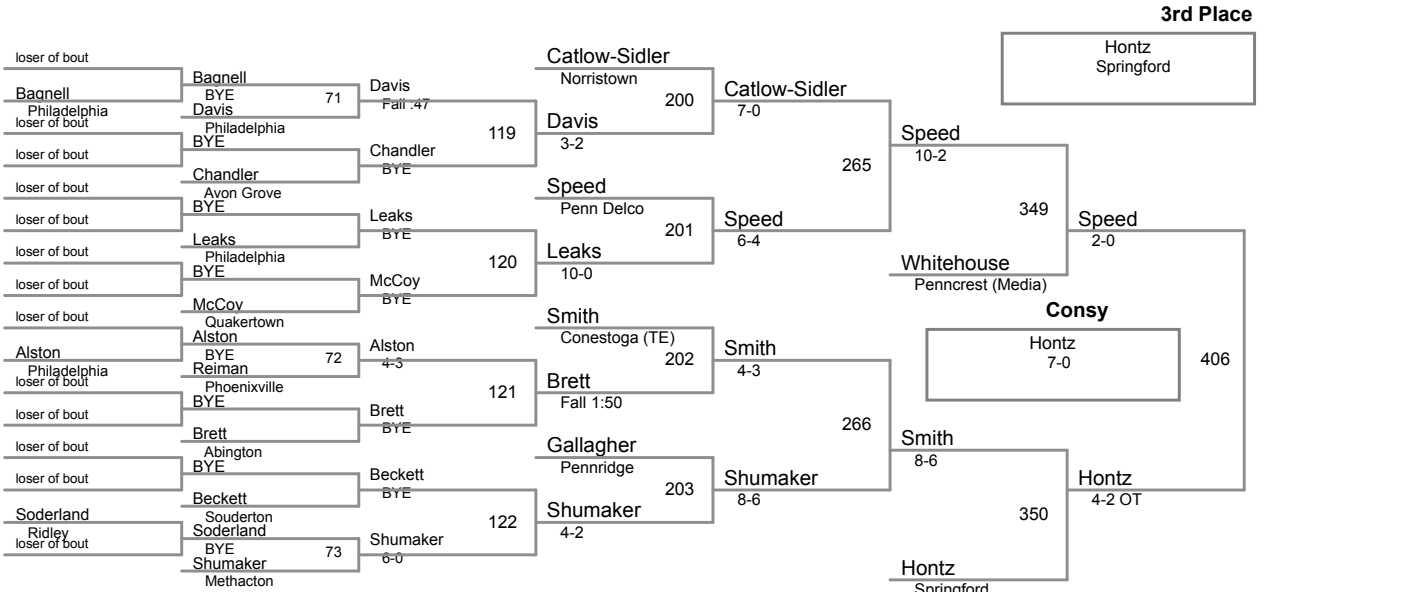

**PJW Area XI Championships
9-10**

55 Lbs

**PJW Area XI Championships
9-10**

60 Lbs

PJW Area XI Championships

9-10

65 Lbs

PJW Area XI Championships
9-10

70 Lbs

PJW Area XI Championships
9-10

75 Lbs

PJW Area XI Championships
9-10

80 Lbs

PJW Area XI Championships
9-10

85 Lbs

PJW Area XI Championships

9-10

90 Lbs

PJW Area XI Championships
9-10

95 Lbs

**PJW Area XI Championships
9-10**

105 Lbs

**PJW Area XI Championships
9-10**

120 Lbs

PJW Area XI Championships
9-10

150 Lbs