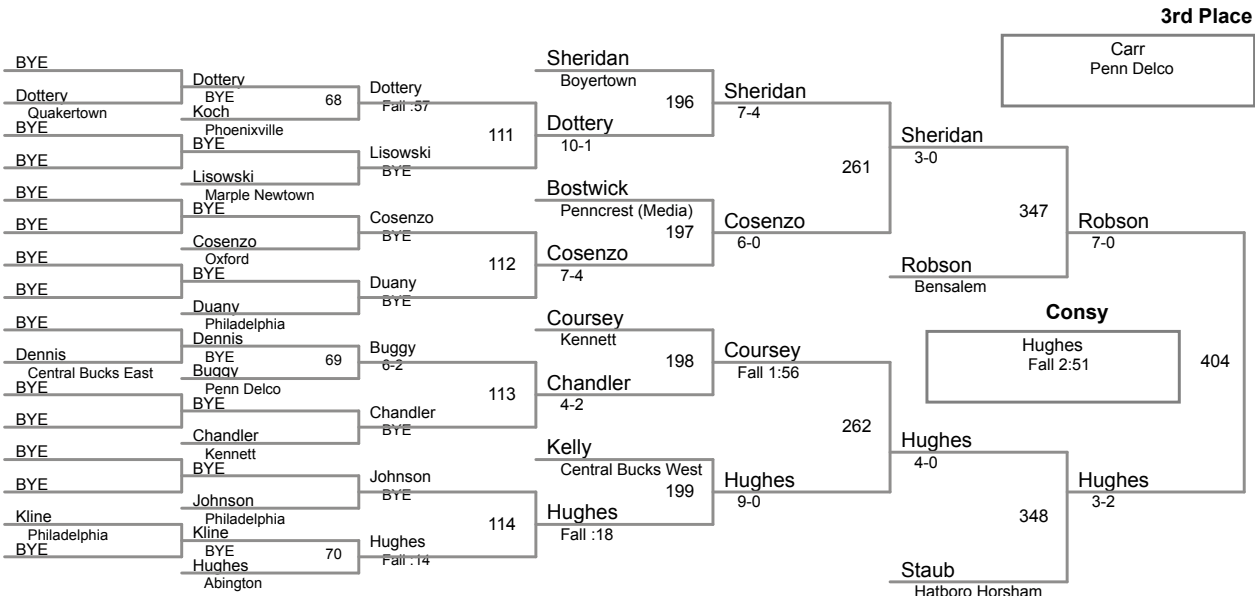

**PJW Area XI Championships
9-10**

55 Lbs

**PJW Area XI Championships
9-10**

60 Lbs

PJW Area XI Championships

9-10

65 Lbs

PJW Area XI Championships
9-10

70 Lbs

PJW Area XI Championships
9-10

75 Lbs

PJW Area XI Championships
9-10

80 Lbs

PJW Area XI Championships
9-10

85 Lbs

PJW Area XI Championships

9-10

90 Lbs

PJW Area XI Championships
9-10

95 Lbs

**PJW Area XI Championships
9-10**

105 Lbs

**PJW Area XI Championships
9-10**

120 Lbs

PJW Area XI Championships
9-10

150 Lbs