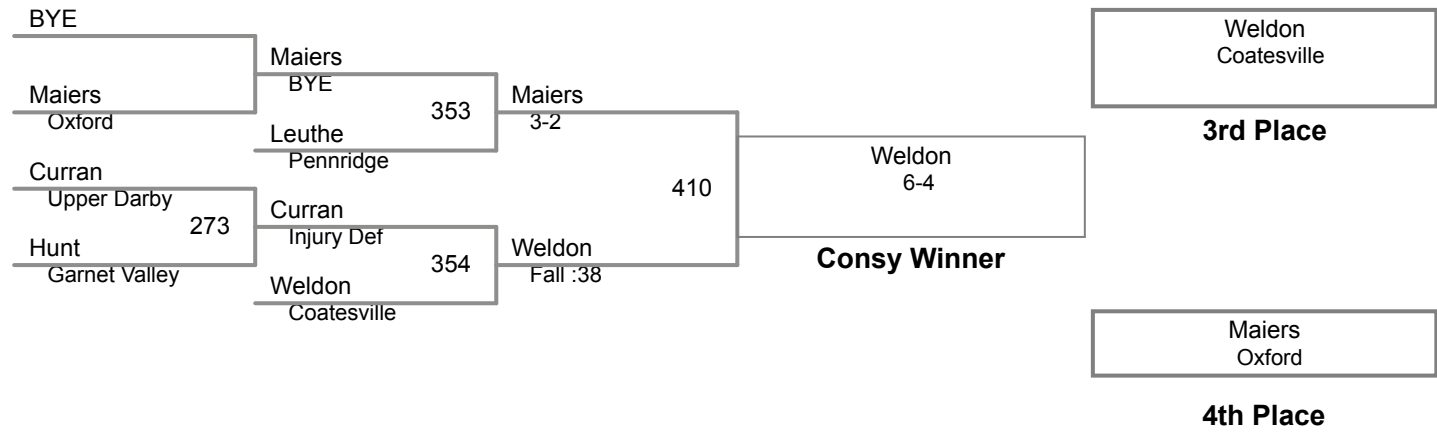

**PJW Area XI Championships
9-10**

55 Lbs

**PJW Area XI Championships
9-10**

60 Lbs

PJW Area XI Championships

9-10

65 Lbs

PJW Area XI Championships
9-10

70 Lbs

PJW Area XI Championships
9-10

75 Lbs

PJW Area XI Championships
9-10

80 Lbs

PJW Area XI Championships
9-10

85 Lbs

PJW Area XI Championships

9-10

90 Lbs

PJW Area XI Championships
9-10

95 Lbs

**PJW Area XI Championships
9-10**

105 Lbs

**PJW Area XI Championships
9-10**

120 Lbs