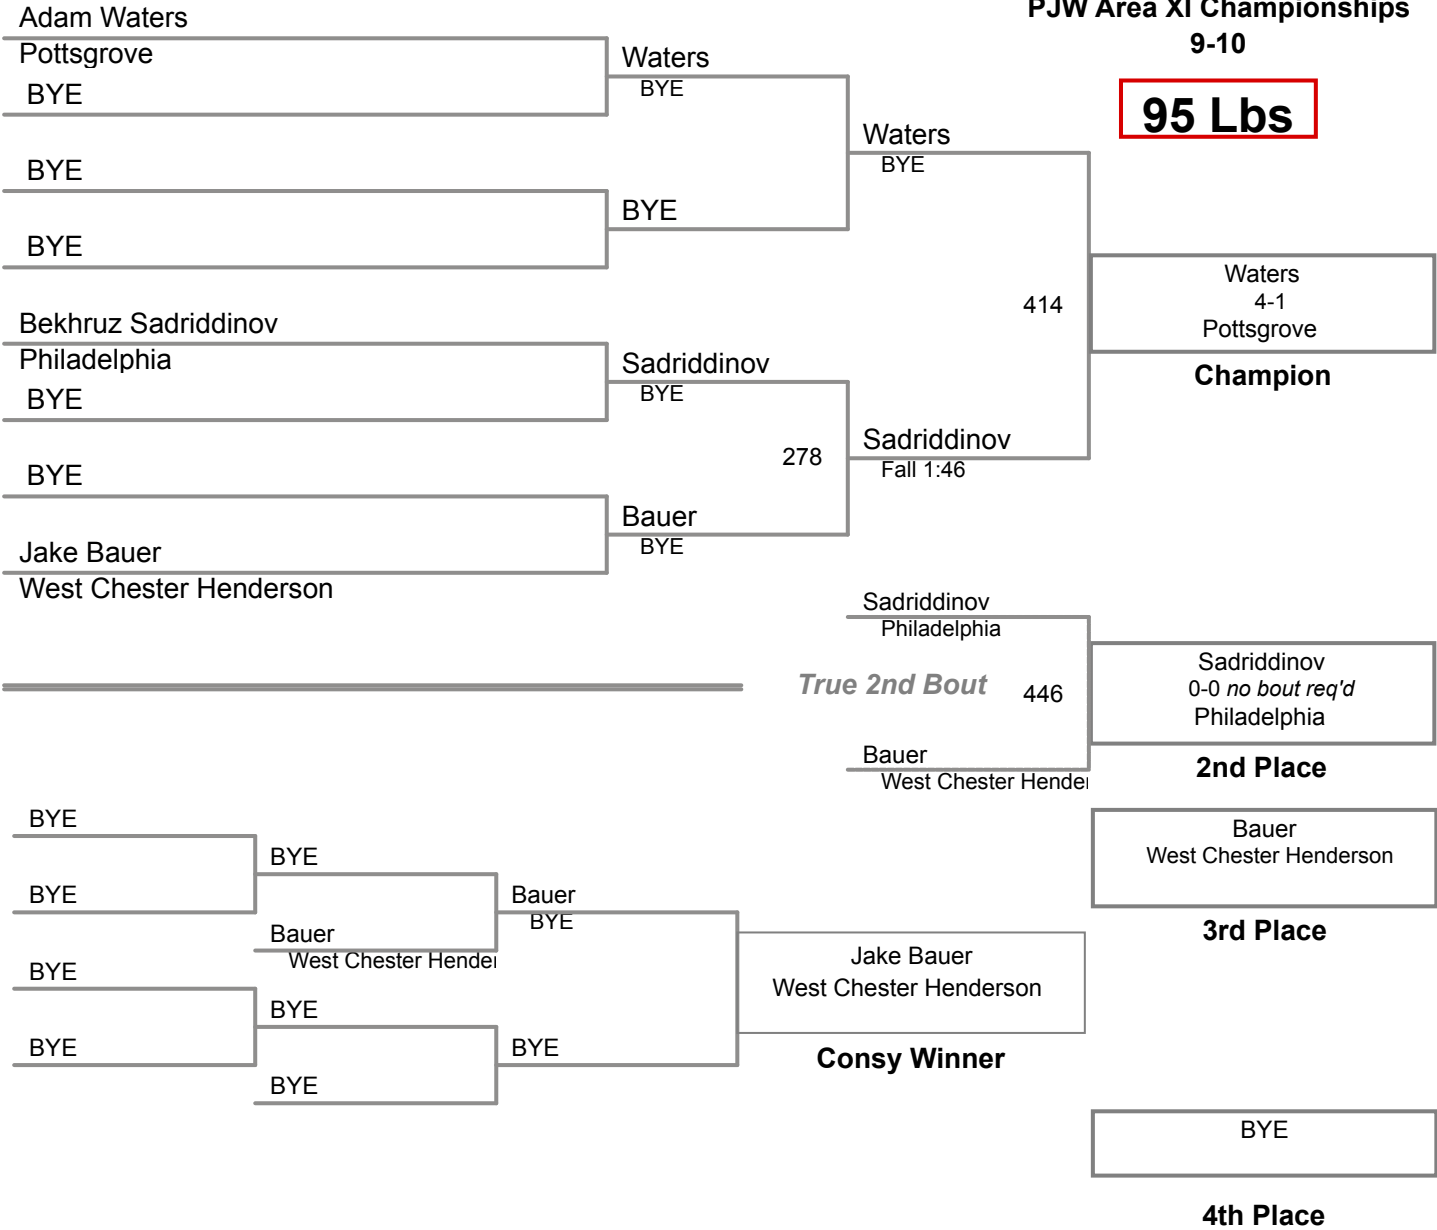

70 Lbs

PJW Area XI Championships
9-10

75 Lbs

PJW Area XI Championships
9-10

80 Lbs

PJW Area XI Championships
9-10

85 Lbs

PJW Area XI Championships

9-10

90 Lbs

PJW Area XI Championships
9-10

95 Lbs

**PJW Area XI Championships
9-10**

105 Lbs

**PJW Area XI Championships
9-10**

120 Lbs