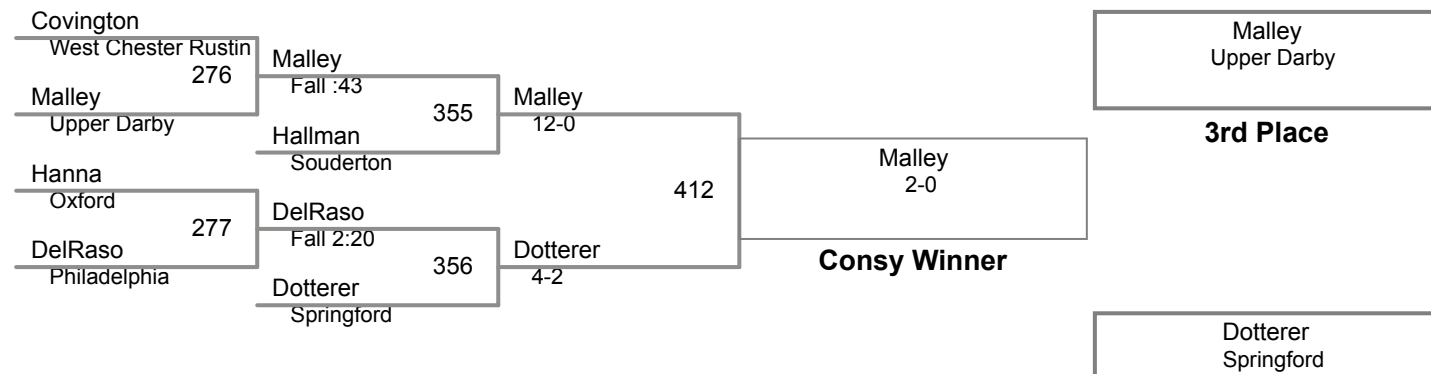

**PJW Area XI Championships
9-10**

55 Lbs

**PJW Area XI Championships
9-10**

60 Lbs

PJW Area XI Championships

9-10

65 Lbs

PJW Area XI Championships
9-10

70 Lbs

PJW Area XI Championships
9-10

75 Lbs

PJW Area XI Championships
9-10

80 Lbs

PJW Area XI Championships
9-10

85 Lbs

PJW Area XI Championships

9-10

90 Lbs

PJW Area XI Championships
9-10

95 Lbs

**PJW Area XI Championships
9-10**

105 Lbs

**PJW Area XI Championships
9-10**

120 Lbs