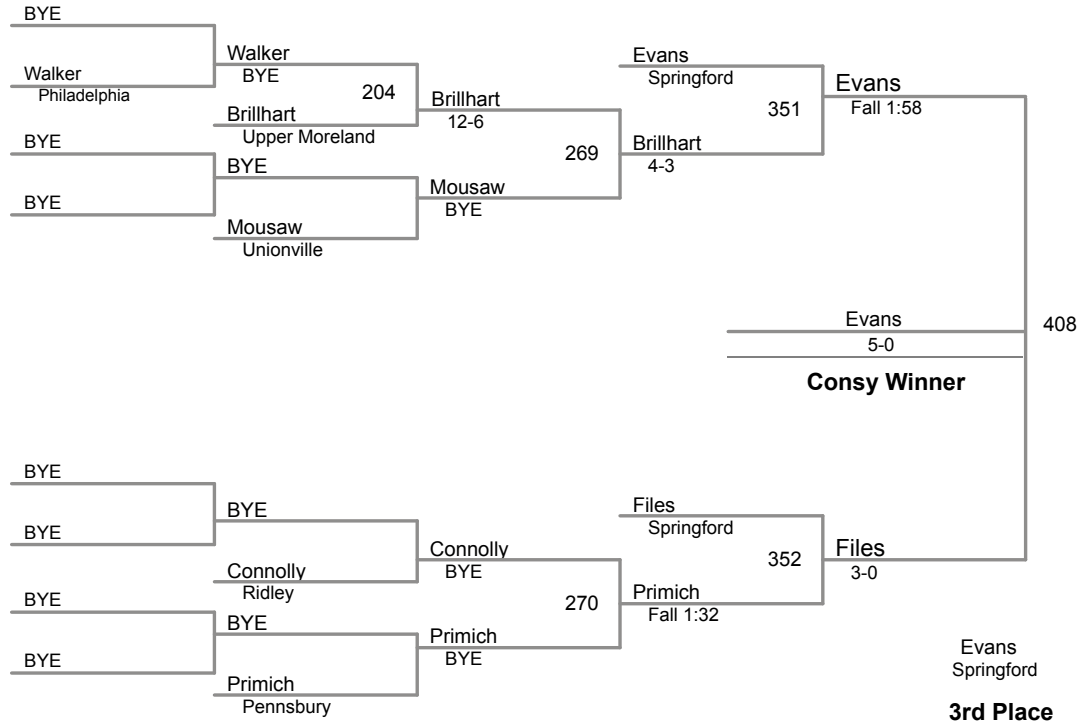

70 Lbs

PJW Area XI Championships
9-10

75 Lbs

PJW Area XI Championships
9-10

80 Lbs

PJW Area XI Championships
9-10

85 Lbs

PJW Area XI Championships