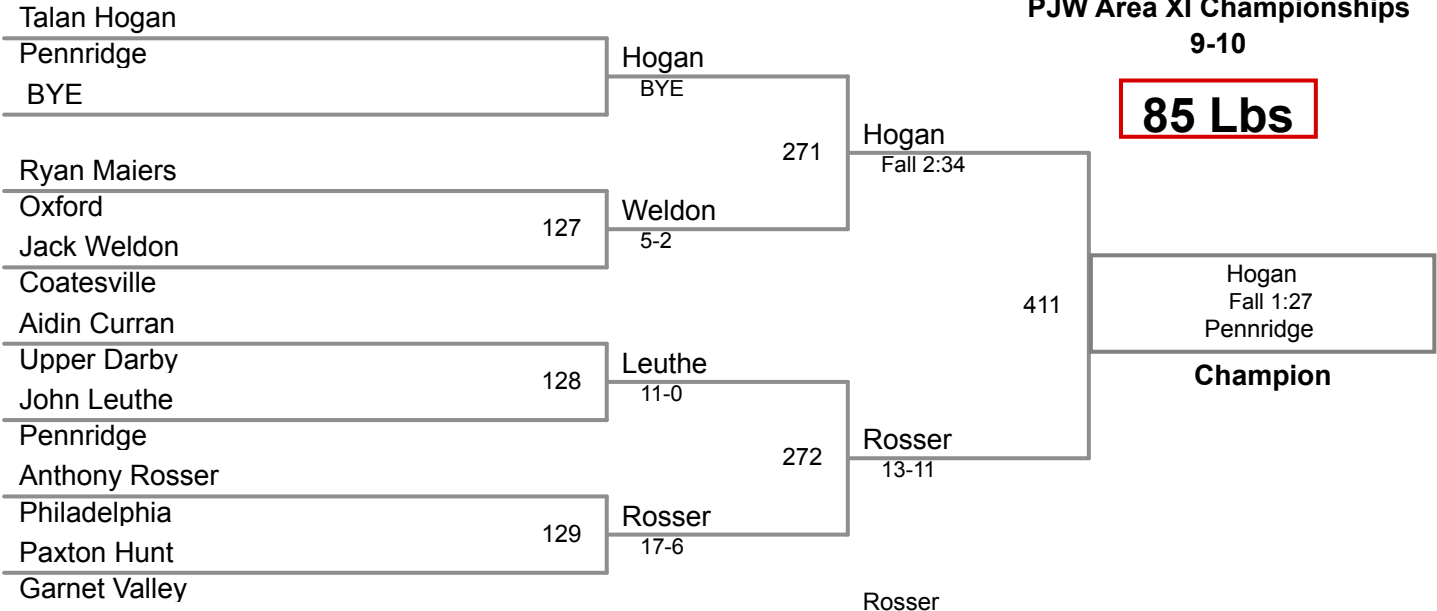

**PJW Area XI Championships
9-10**

55 Lbs

**PJW Area XI Championships
9-10**

60 Lbs

PJW Area XI Championships

9-10

65 Lbs

PJW Area XI Championships
9-10

70 Lbs

PJW Area XI Championships
9-10

75 Lbs

PJW Area XI Championships
9-10

80 Lbs

PJW Area XI Championships
9-10

85 Lbs

PJW Area XI Championships

9-10

90 Lbs

PJW Area XI Championships
9-10

95 Lbs

**PJW Area XI Championships
9-10**

105 Lbs

**PJW Area XI Championships
9-10**

120 Lbs