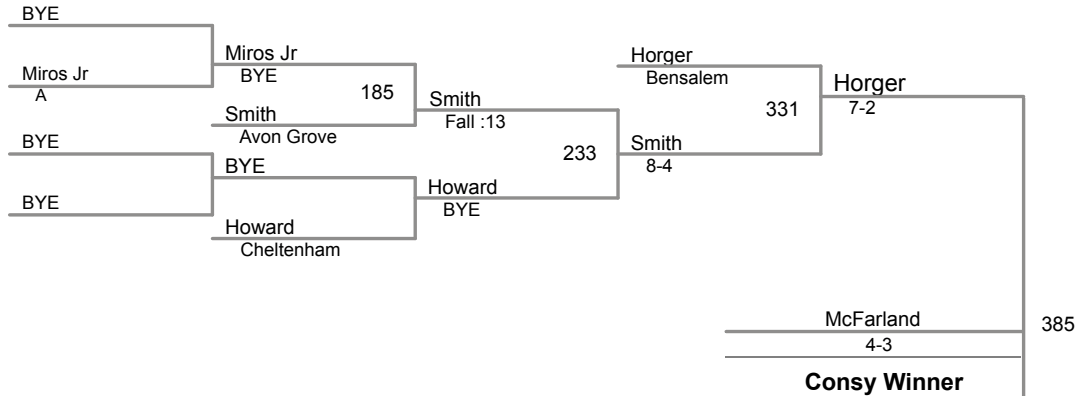

**PJW Area XI Championships
8 and Under**

45 Lbs

**PJW Area XI Championships
8 and Under**

50 Lbs

PJW Area XI Championships
8 and Under

55 Lbs

**PJW Area XI Championships
8 and Under**

60 Lbs

**PJW Area XI Championships
8 and Under**

65 Lbs

**PJW Area XI Championships
8 and Under**

75 Lbs

**PJW Area XI Championships
8 and Under**

90 Lbs

PJW Area XI Championships
8 and Under

110 Lbs