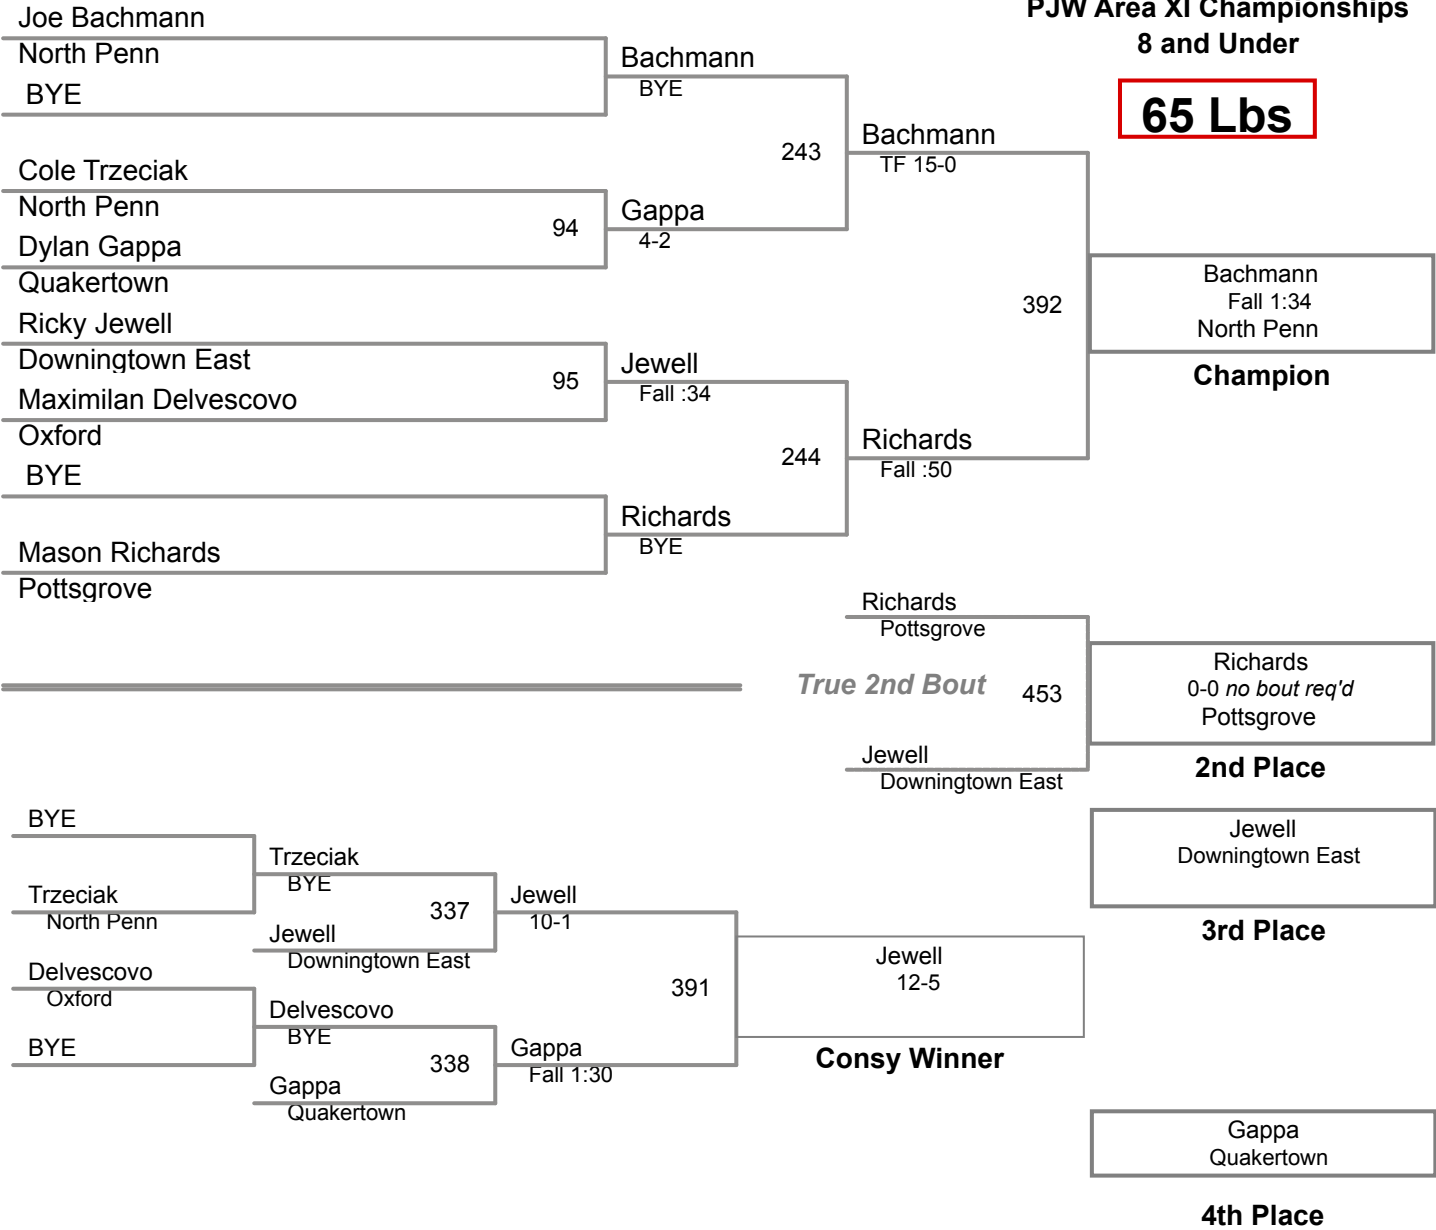

**PJW Area XI Championships
8 and Under**

45 Lbs

**PJW Area XI Championships
8 and Under**

50 Lbs

PJW Area XI Championships
8 and Under

55 Lbs

**PJW Area XI Championships
8 and Under**

60 Lbs

**PJW Area XI Championships
8 and Under**

65 Lbs

**PJW Area XI Championships
8 and Under**

75 Lbs

**PJW Area XI Championships
8 and Under**

90 Lbs

PJW Area XI Championships
8 and Under

110 Lbs