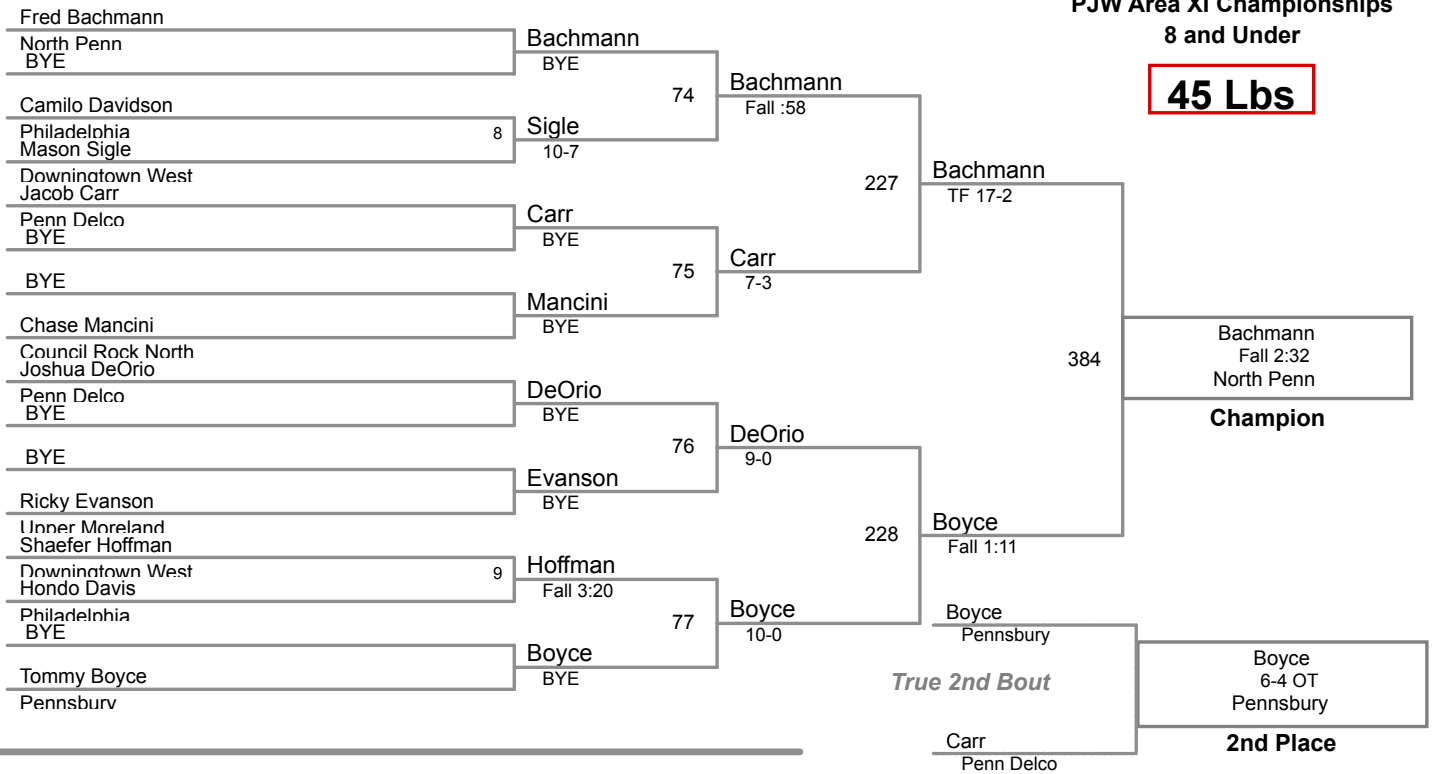

**PJW Area XI Championships
8 and Under**

45 Lbs

**PJW Area XI Championships
8 and Under**

50 Lbs

PJW Area XI Championships
8 and Under

55 Lbs

**PJW Area XI Championships
8 and Under**

60 Lbs

**PJW Area XI Championships
8 and Under**

65 Lbs

**PJW Area XI Championships
8 and Under**

75 Lbs

**PJW Area XI Championships
8 and Under**

90 Lbs

PJW Area XI Championships
8 and Under

110 Lbs