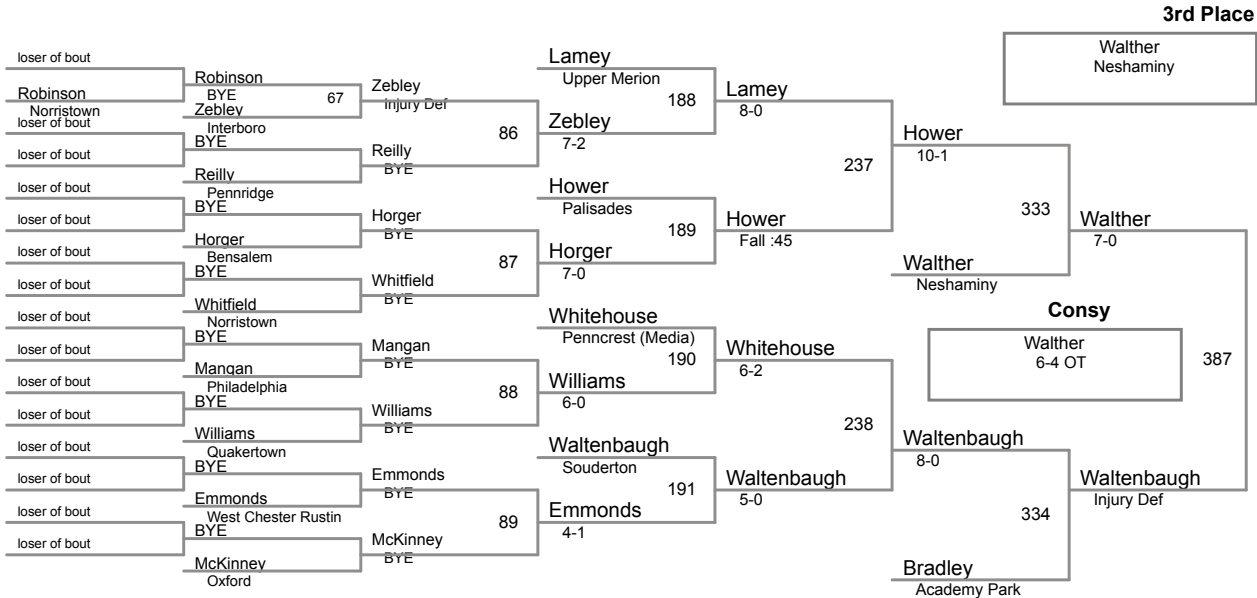

**PJW Area XI Championships
8 and Under**

45 Lbs

**PJW Area XI Championships
8 and Under**

50 Lbs

PJW Area XI Championships
8 and Under

55 Lbs

**PJW Area XI Championships
8 and Under**

60 Lbs

**PJW Area XI Championships
8 and Under**

65 Lbs

**PJW Area XI Championships
8 and Under**

75 Lbs

**PJW Area XI Championships
8 and Under**

90 Lbs

PJW Area XI Championships
8 and Under

110 Lbs