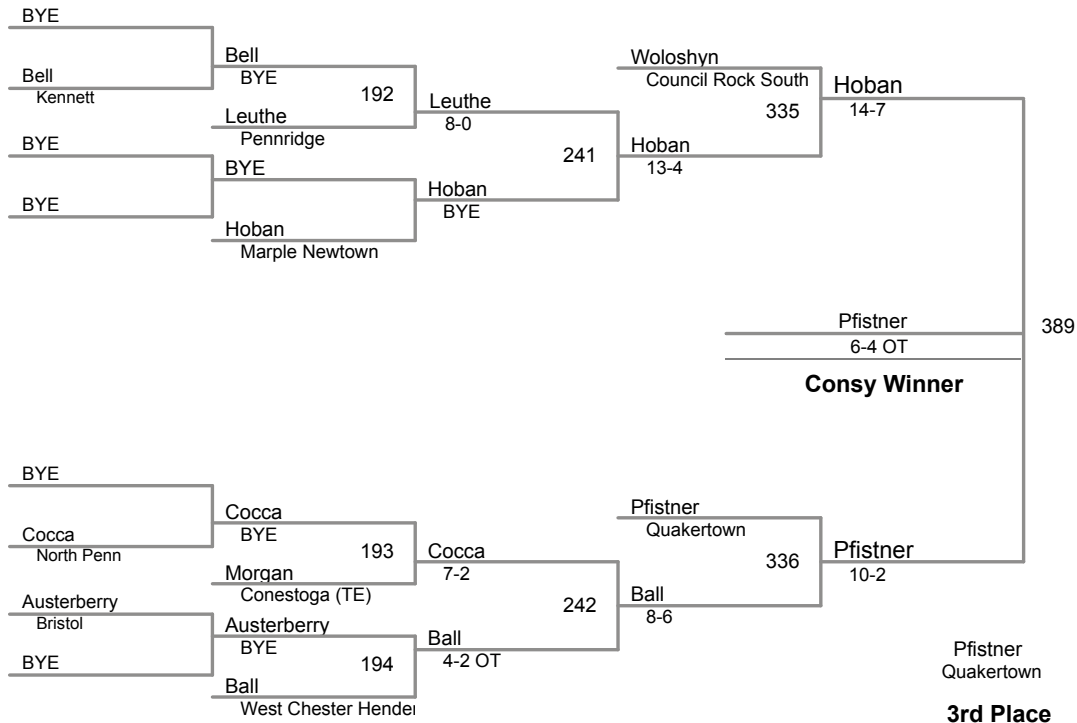

**PJW Area XI Championships
8 and Under**

45 Lbs

**PJW Area XI Championships
8 and Under**

50 Lbs

PJW Area XI Championships
8 and Under

55 Lbs

**PJW Area XI Championships
8 and Under**

60 Lbs

**PJW Area XI Championships
8 and Under**

65 Lbs

**PJW Area XI Championships
8 and Under**

75 Lbs

**PJW Area XI Championships
8 and Under**

90 Lbs

PJW Area XI Championships
8 and Under

110 Lbs