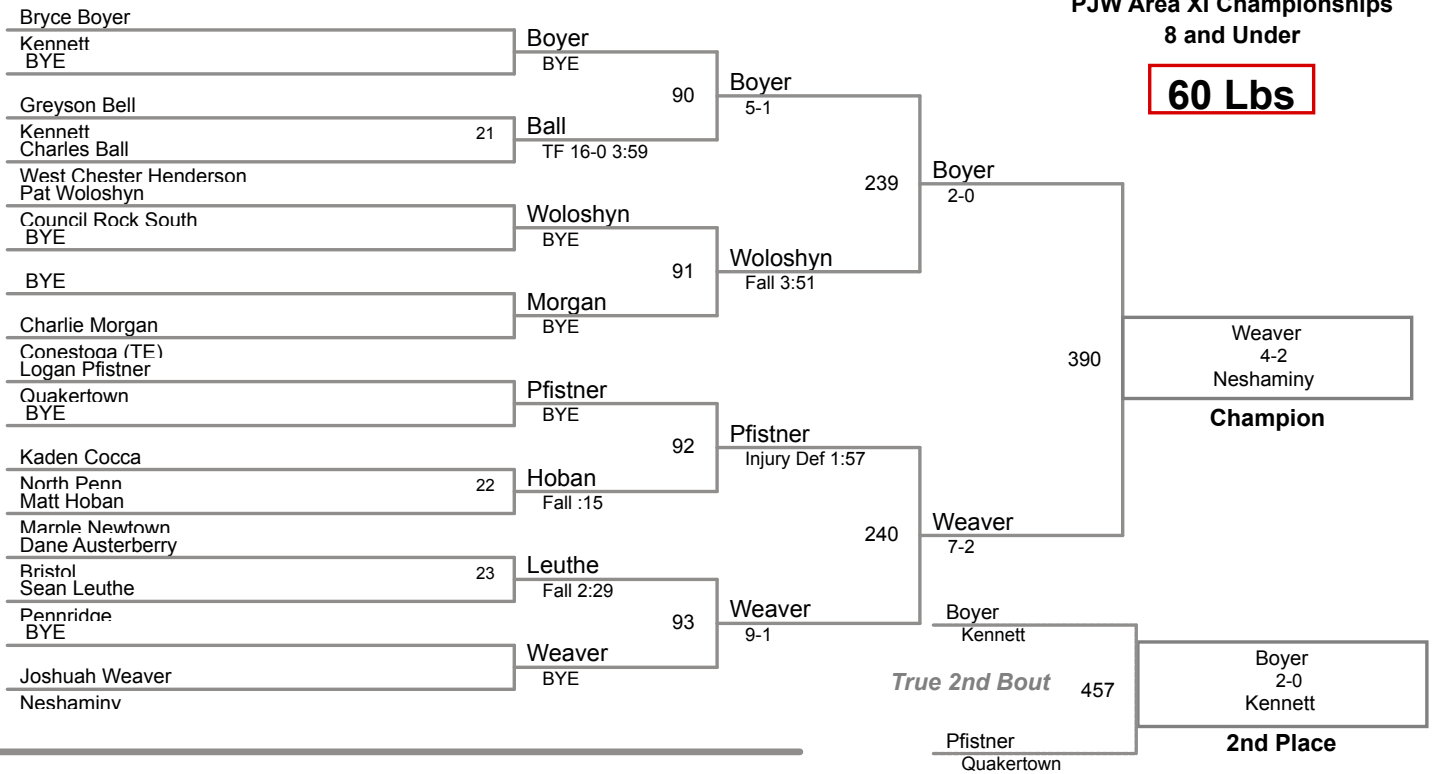

**PJW Area XI Championships
8 and Under**

45 Lbs

**PJW Area XI Championships
8 and Under**

50 Lbs

PJW Area XI Championships
8 and Under

55 Lbs

**PJW Area XI Championships
8 and Under**

60 Lbs

**PJW Area XI Championships
8 and Under**

65 Lbs

**PJW Area XI Championships
8 and Under**

75 Lbs

**PJW Area XI Championships
8 and Under**

90 Lbs

PJW Area XI Championships
8 and Under

110 Lbs