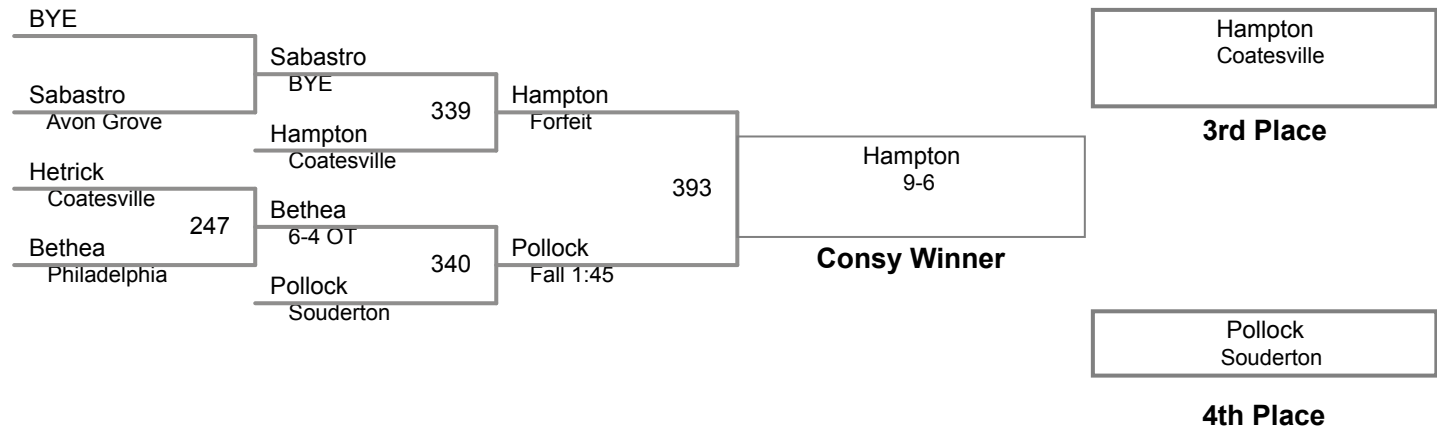

**PJW Area XI Championships
8 and Under**

45 Lbs

**PJW Area XI Championships
8 and Under**

50 Lbs

PJW Area XI Championships
8 and Under

55 Lbs

**PJW Area XI Championships
8 and Under**

60 Lbs

**PJW Area XI Championships
8 and Under**

65 Lbs

**PJW Area XI Championships
8 and Under**

75 Lbs

**PJW Area XI Championships
8 and Under**

90 Lbs

PJW Area XI Championships
8 and Under

110 Lbs