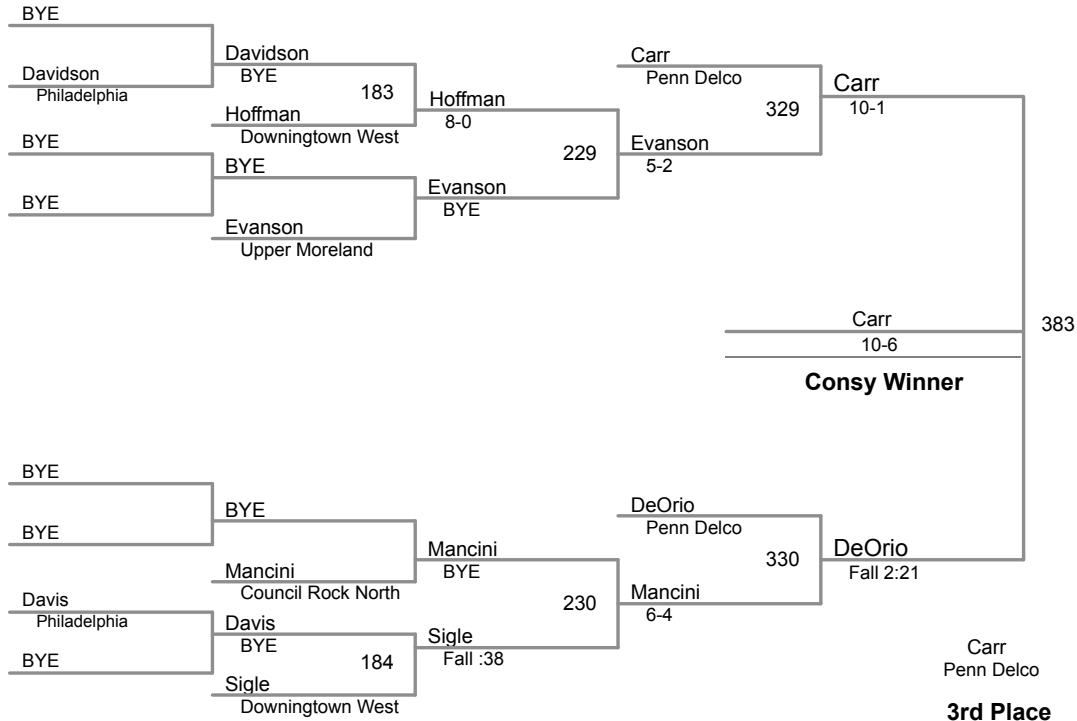

**PJW Area XI Championships
8 and Under**

45 Lbs

**PJW Area XI Championships
8 and Under**

50 Lbs

PJW Area XI Championships
8 and Under

55 Lbs

**PJW Area XI Championships
8 and Under**

60 Lbs

**PJW Area XI Championships
8 and Under**

65 Lbs

**PJW Area XI Championships
8 and Under**

75 Lbs

**PJW Area XI Championships
8 and Under**

90 Lbs

PJW Area XI Championships
8 and Under

110 Lbs