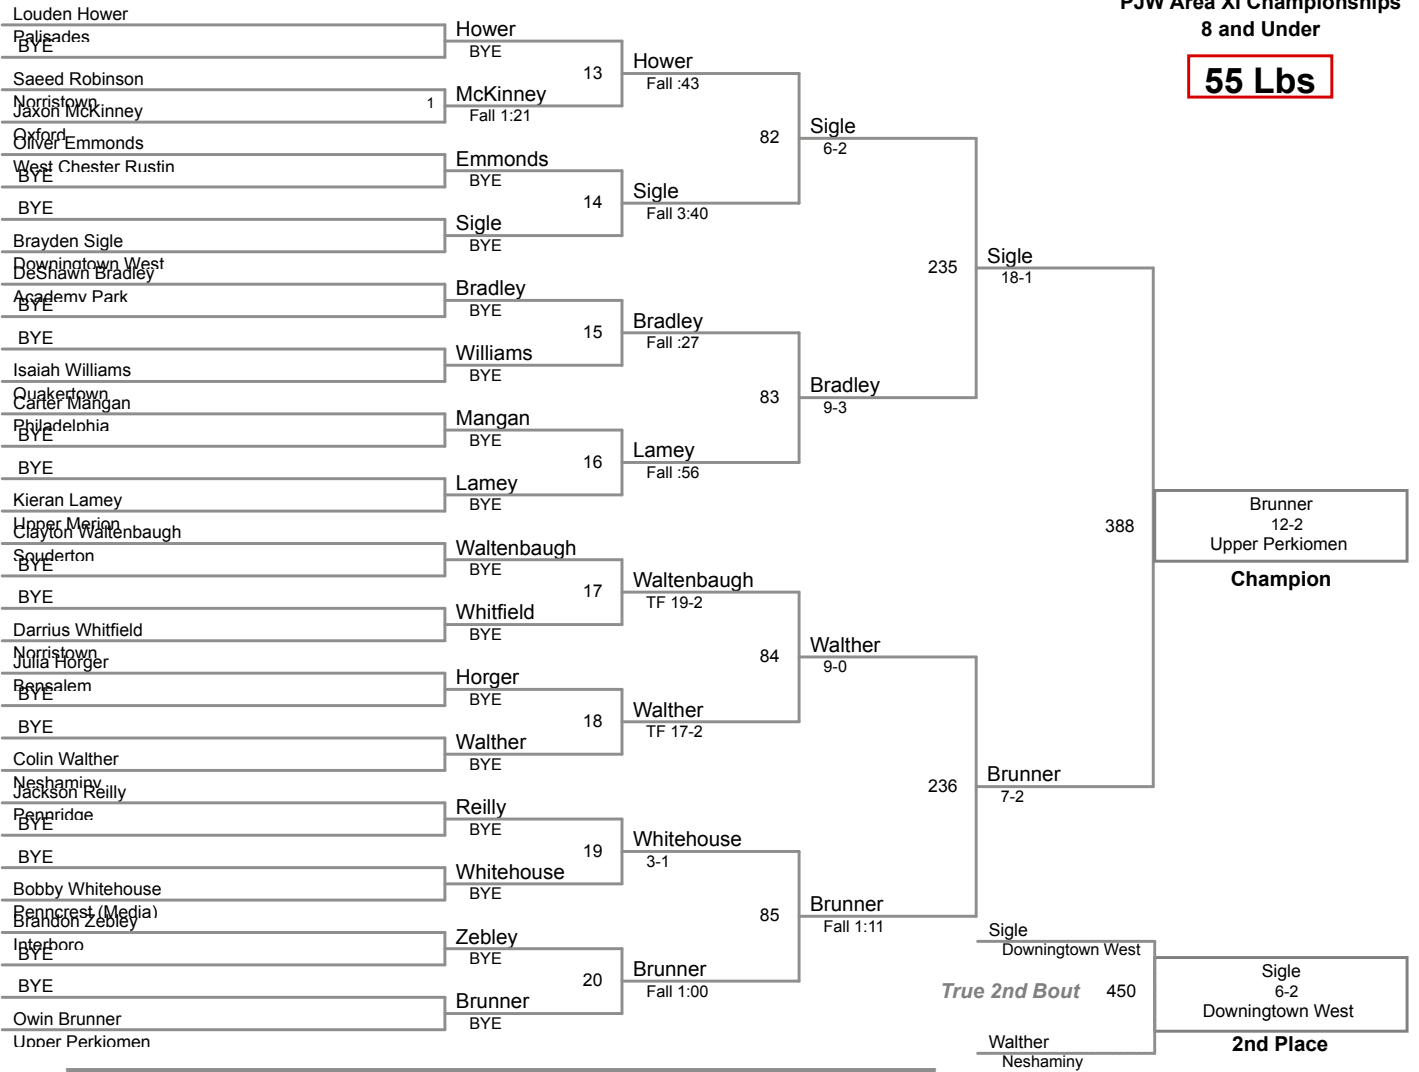

**PJW Area XI Championships
8 and Under**

45 Lbs

**PJW Area XI Championships
8 and Under**

50 Lbs

PJW Area XI Championships
8 and Under

55 Lbs

**PJW Area XI Championships
8 and Under**

60 Lbs

**PJW Area XI Championships
8 and Under**

65 Lbs

**PJW Area XI Championships
8 and Under**

75 Lbs

**PJW Area XI Championships
8 and Under**

90 Lbs

PJW Area XI Championships
8 and Under

110 Lbs