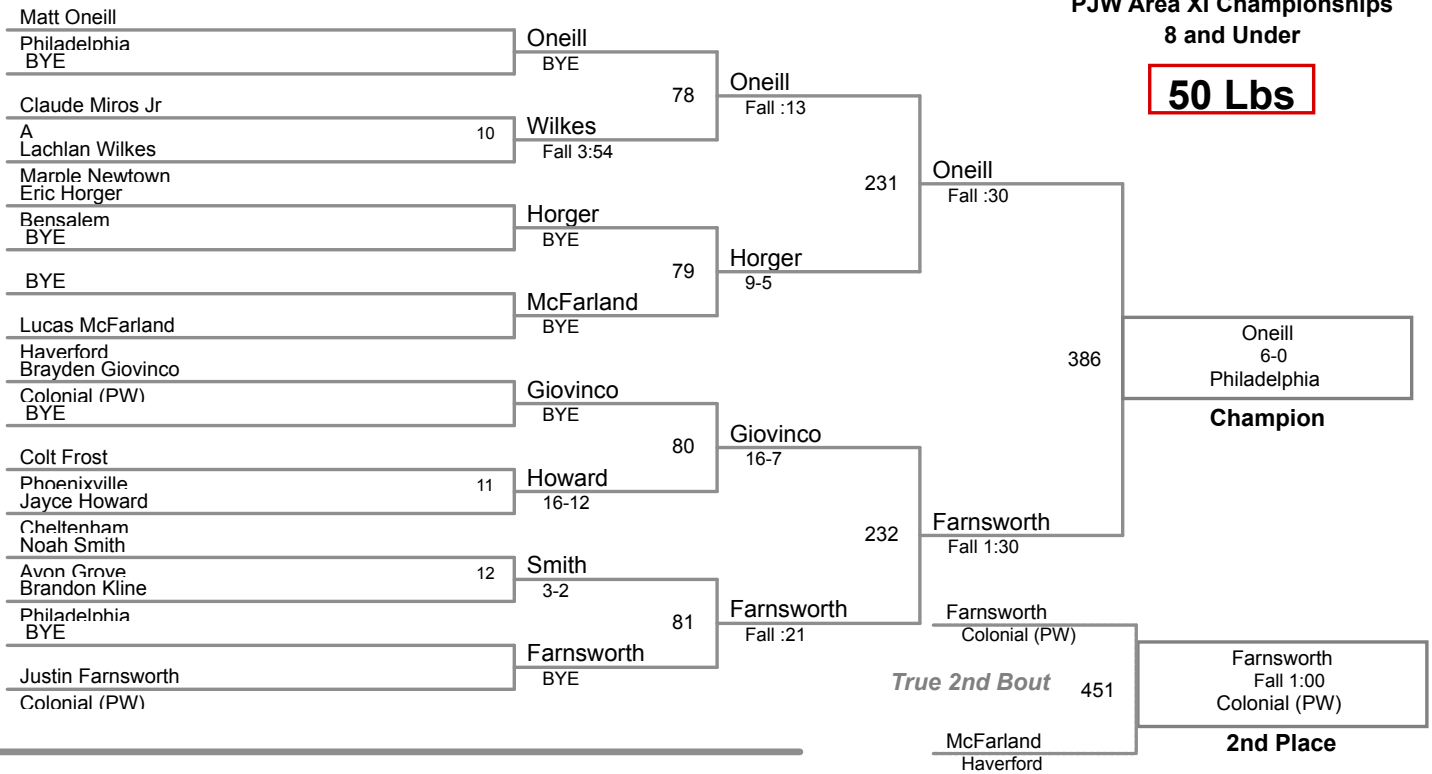

**PJW Area XI Championships
8 and Under**

45 Lbs

**PJW Area XI Championships
8 and Under**

50 Lbs

PJW Area XI Championships
8 and Under

55 Lbs

**PJW Area XI Championships
8 and Under**

60 Lbs

**PJW Area XI Championships
8 and Under**

65 Lbs

**PJW Area XI Championships
8 and Under**

75 Lbs

**PJW Area XI Championships
8 and Under**

90 Lbs

PJW Area XI Championships
8 and Under

110 Lbs