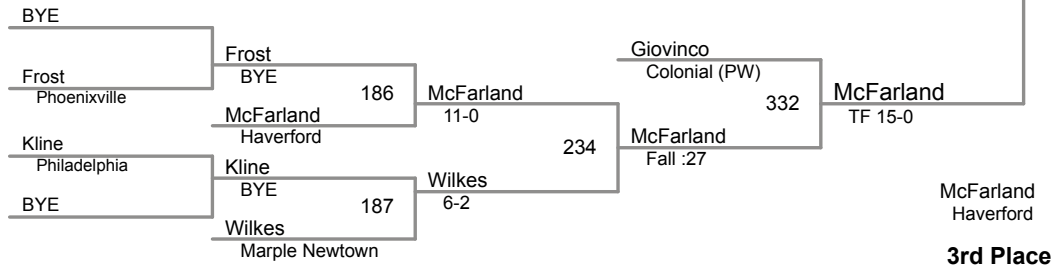

**PJW Area XI Championships
8 and Under**

45 Lbs

**PJW Area XI Championships
8 and Under**

50 Lbs

PJW Area XI Championships
8 and Under

55 Lbs

**PJW Area XI Championships
8 and Under**

60 Lbs

**PJW Area XI Championships
8 and Under**

65 Lbs

**PJW Area XI Championships
8 and Under**

75 Lbs

**PJW Area XI Championships
8 and Under**

90 Lbs

PJW Area XI Championships
8 and Under

110 Lbs