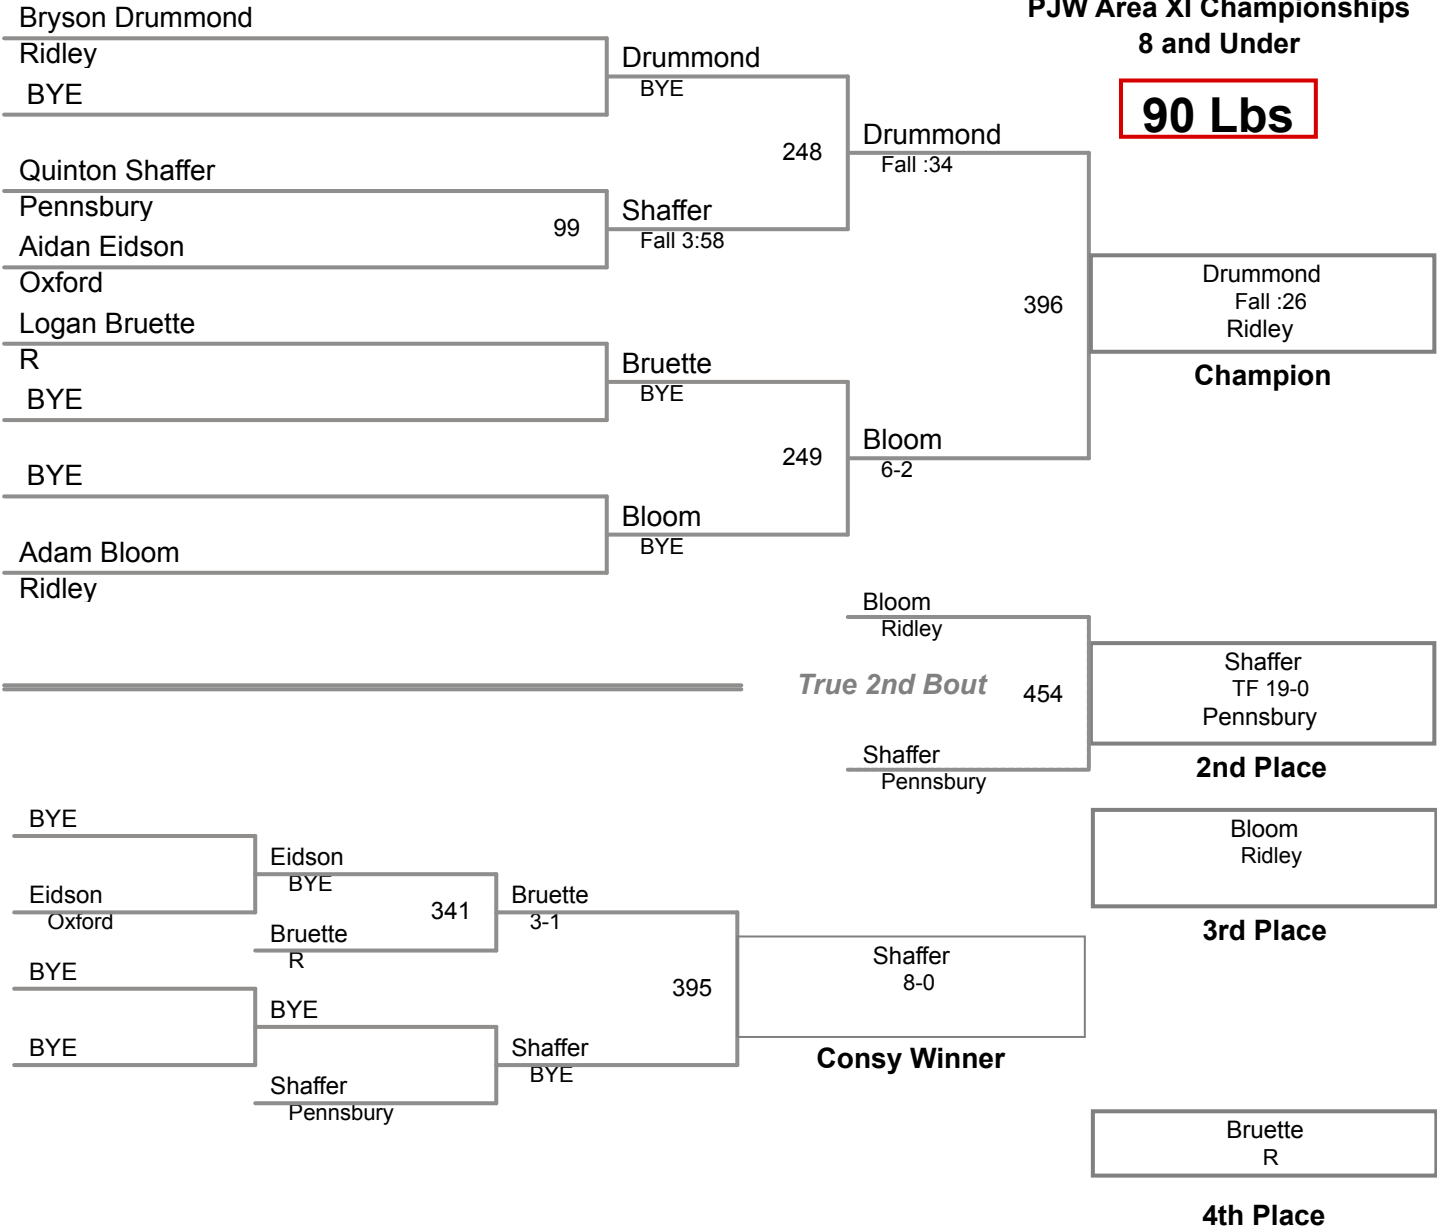

**PJW Area XI Championships
8 and Under**

45 Lbs

**PJW Area XI Championships
8 and Under**

50 Lbs

PJW Area XI Championships
8 and Under

55 Lbs

**PJW Area XI Championships
8 and Under**

60 Lbs

**PJW Area XI Championships
8 and Under**

65 Lbs

**PJW Area XI Championships
8 and Under**

75 Lbs

**PJW Area XI Championships
8 and Under**

90 Lbs

PJW Area XI Championships
8 and Under

110 Lbs