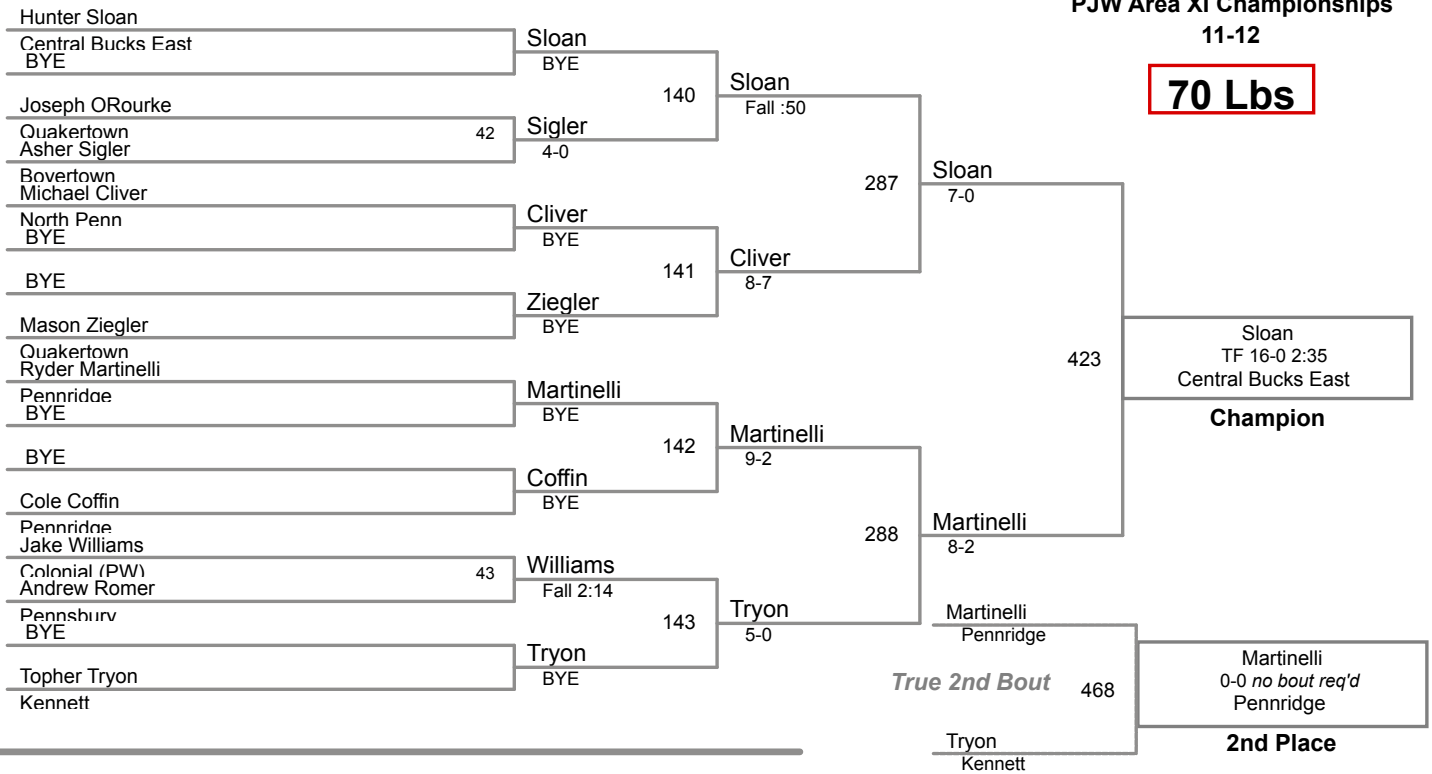

PJW Area XI Championships
9-10

150 Lbs

**PJW Area XI Championships
11-12**

65 Lbs

**PJW Area XI Championships
11-12**

70 Lbs

PJW Area XI Championships

11-12