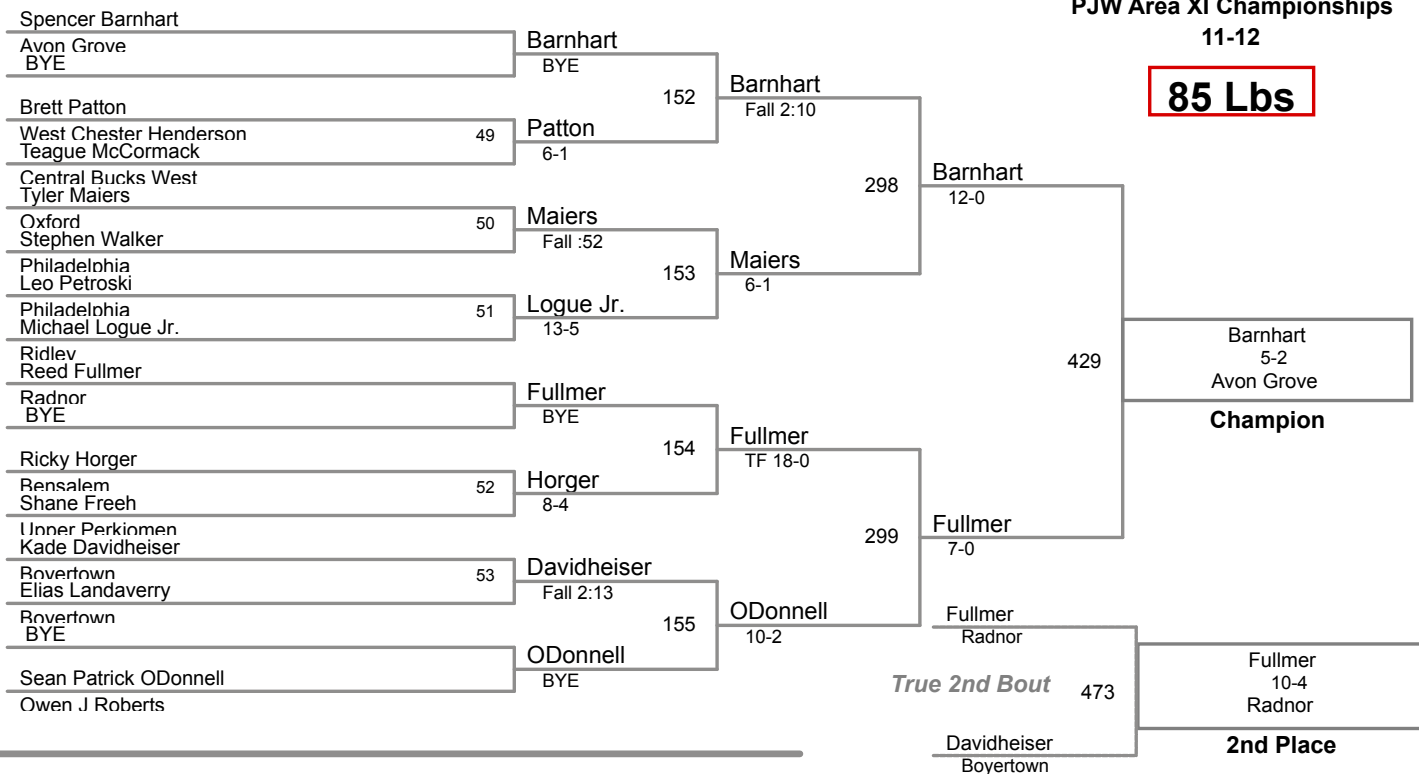

75 Lbs

**PJW Area XI Championships
11-12**

80 Lbs

PJW Area XI Championships

11-12

85 Lbs

**PJW Area XI Championships
11-12**

90 Lbs