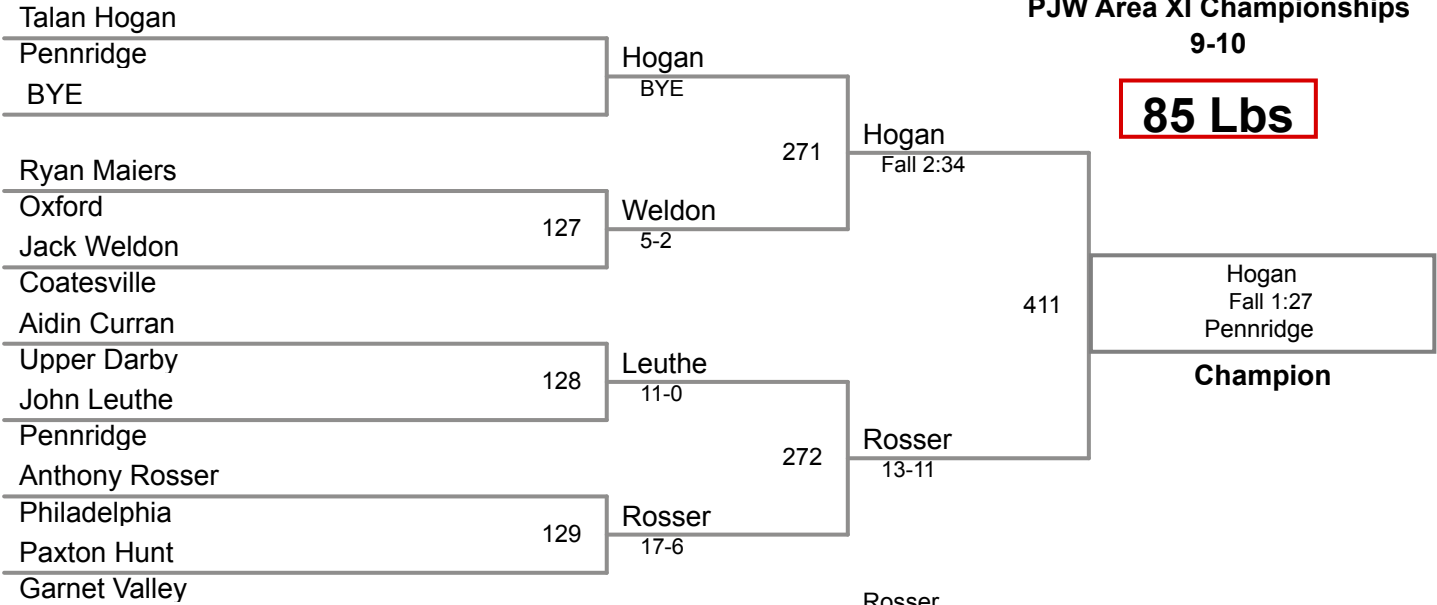

PJW Area XI Championships
9-10

70 Lbs

PJW Area XI Championships
9-10

75 Lbs

**PJW Area XI Championships
9-10**

80 Lbs

**PJW Area XI Championships
9-10**

85 Lbs