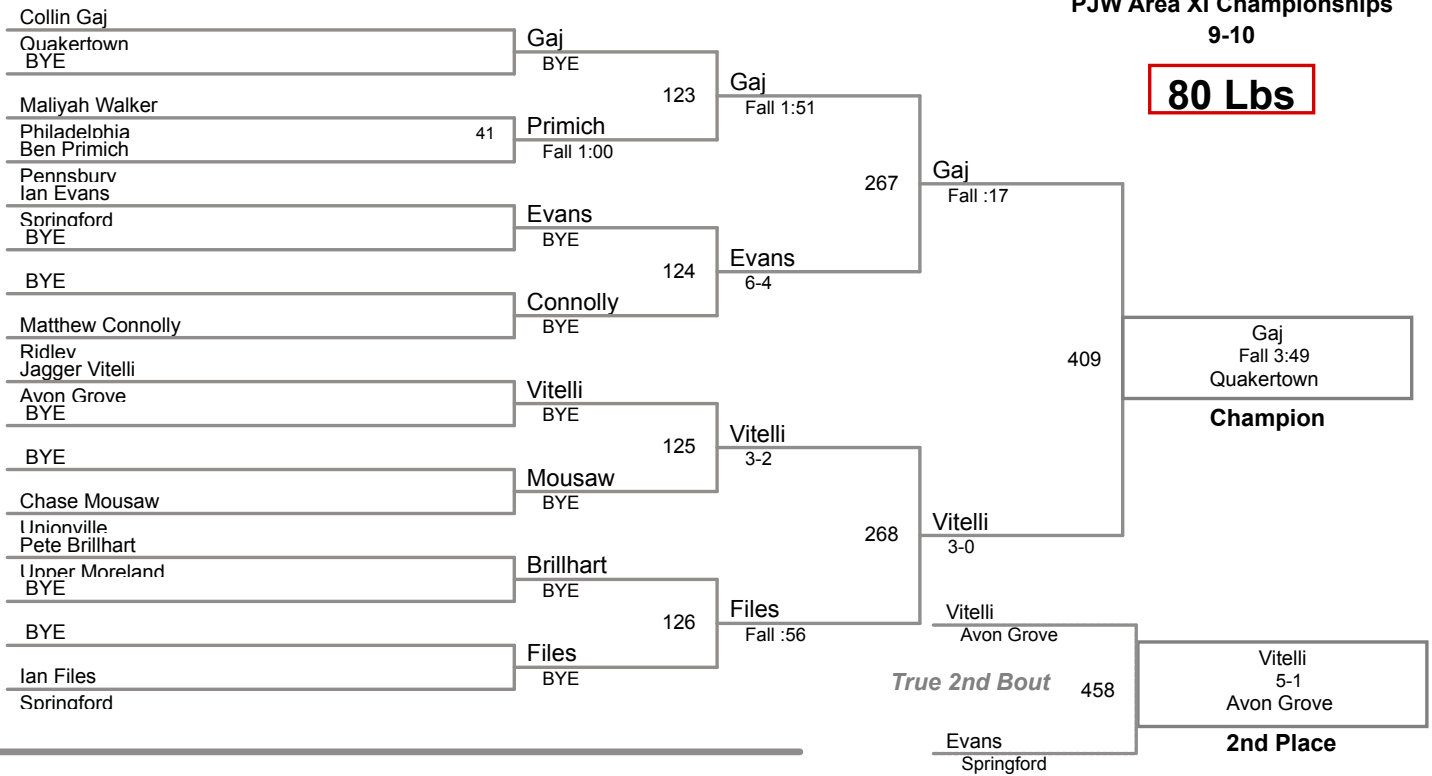

PJW Area XI Championships
9-10

70 Lbs

PJW Area XI Championships
9-10

75 Lbs

**PJW Area XI Championships
9-10**

80 Lbs

**PJW Area XI Championships
9-10**

85 Lbs