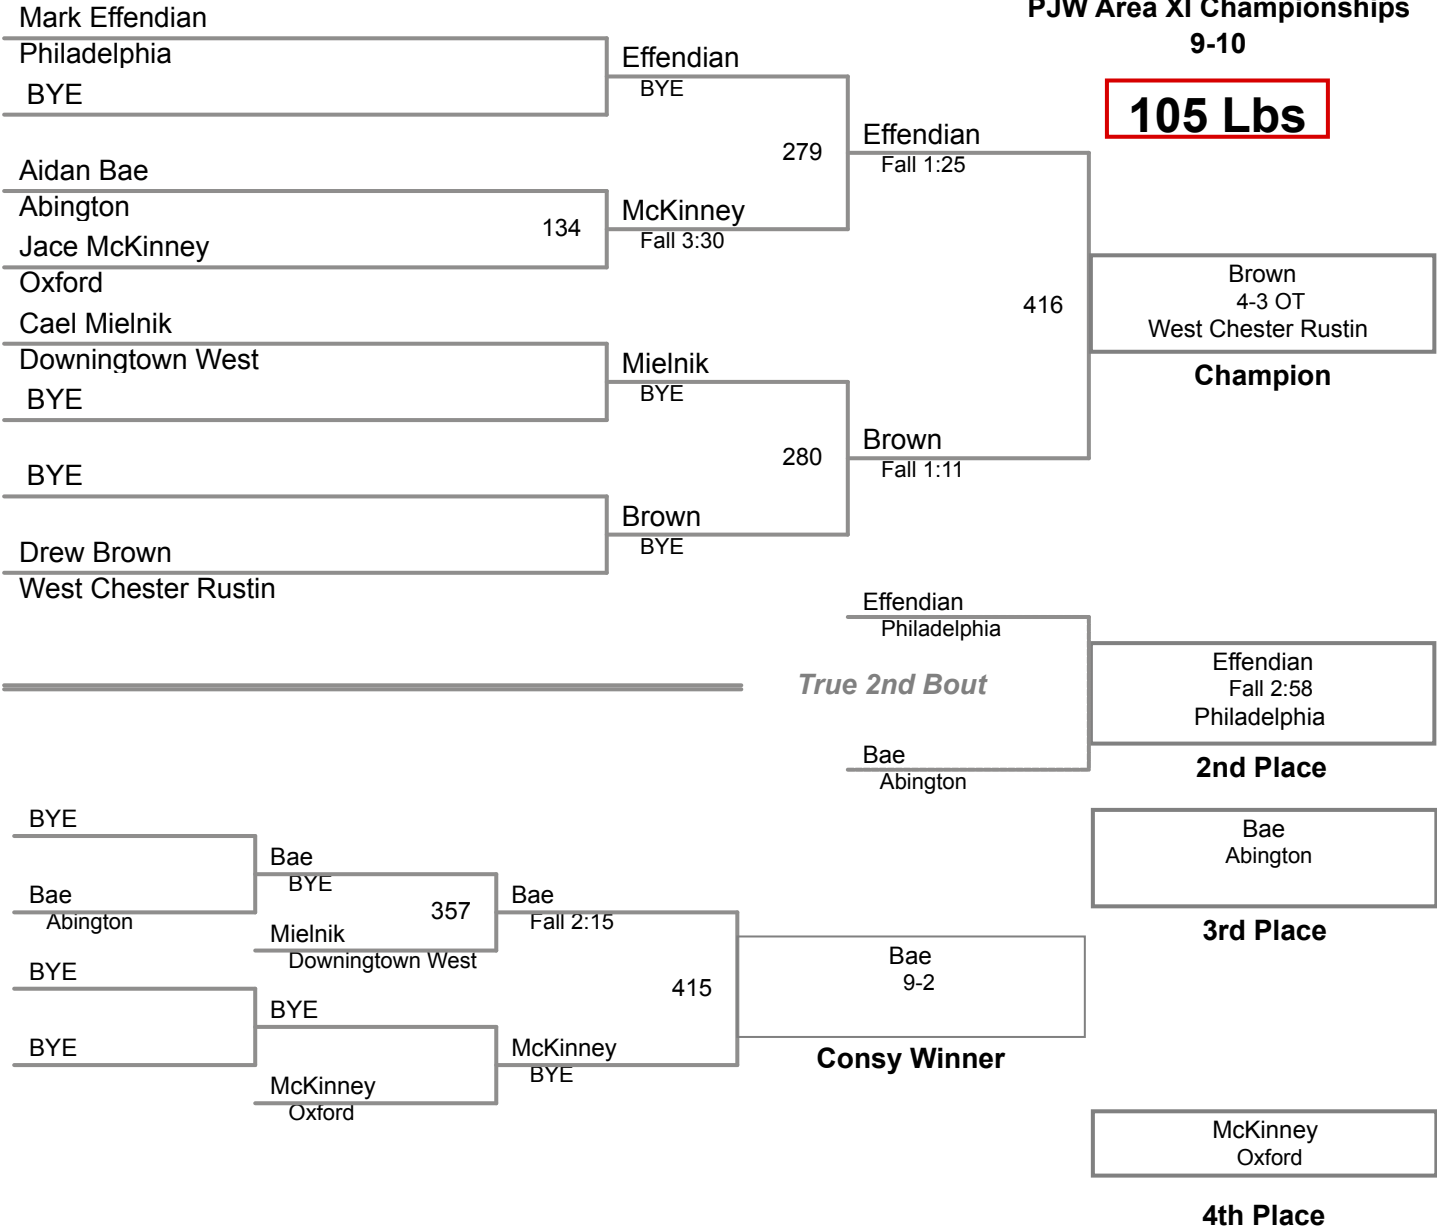

**PJW Area XI Championships
9-10**

90 Lbs

PJW Area XI Championships
9-10

95 Lbs

**PJW Area XI Championships
9-10**

105 Lbs

**PJW Area XI Championships
9-10**

120 Lbs