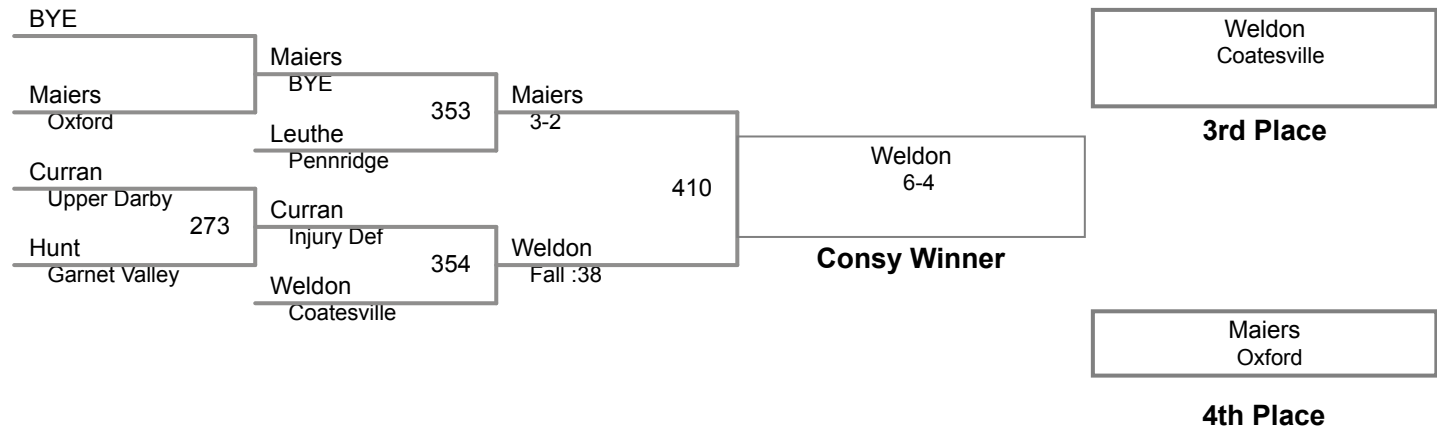

PJW Area XI Championships
9-10

70 Lbs

PJW Area XI Championships
9-10

75 Lbs

**PJW Area XI Championships
9-10**

80 Lbs

**PJW Area XI Championships
9-10**

85 Lbs