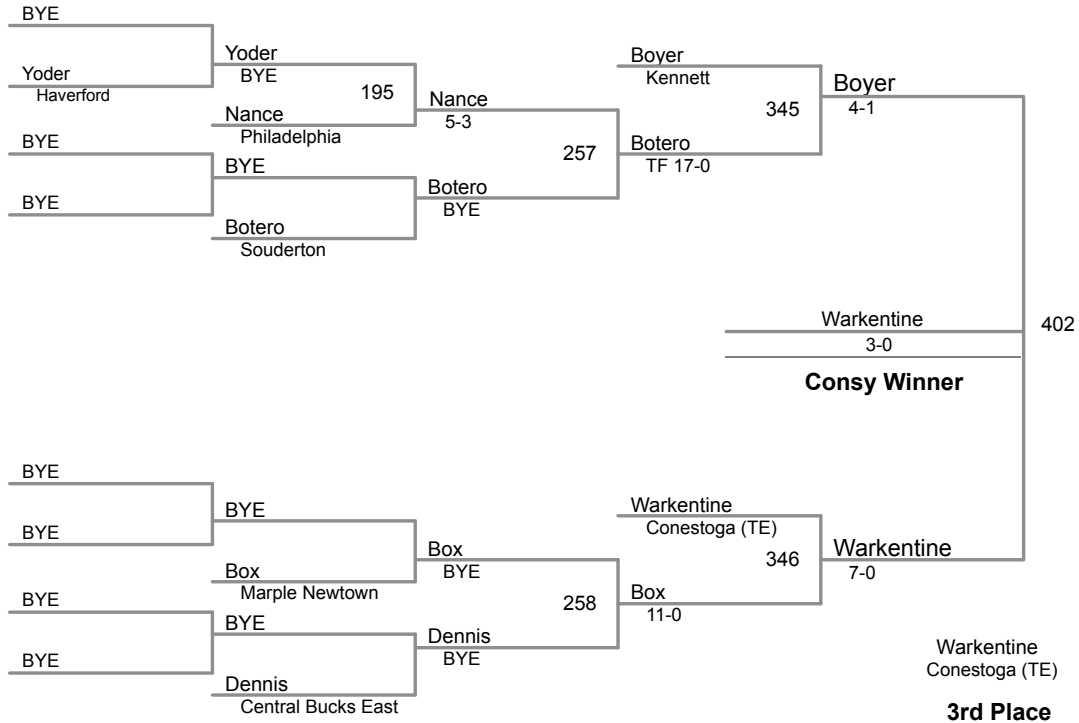

110 Lbs

**PJW Area XI Championships
9-10**

55 Lbs

**PJW Area XI Championships
9-10**

60 Lbs

PJW Area XI Championships

9-10

65 Lbs