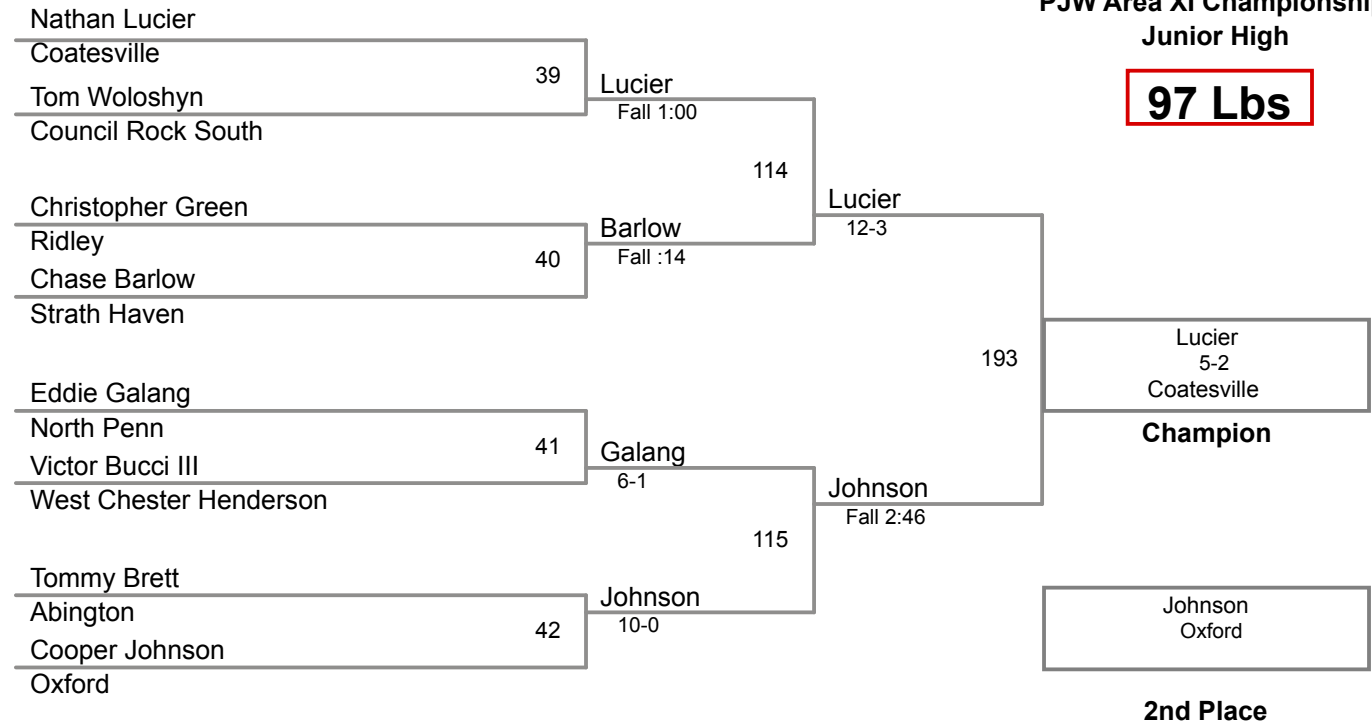

**PJW Area XI Championships
Junior High**

97 Lbs