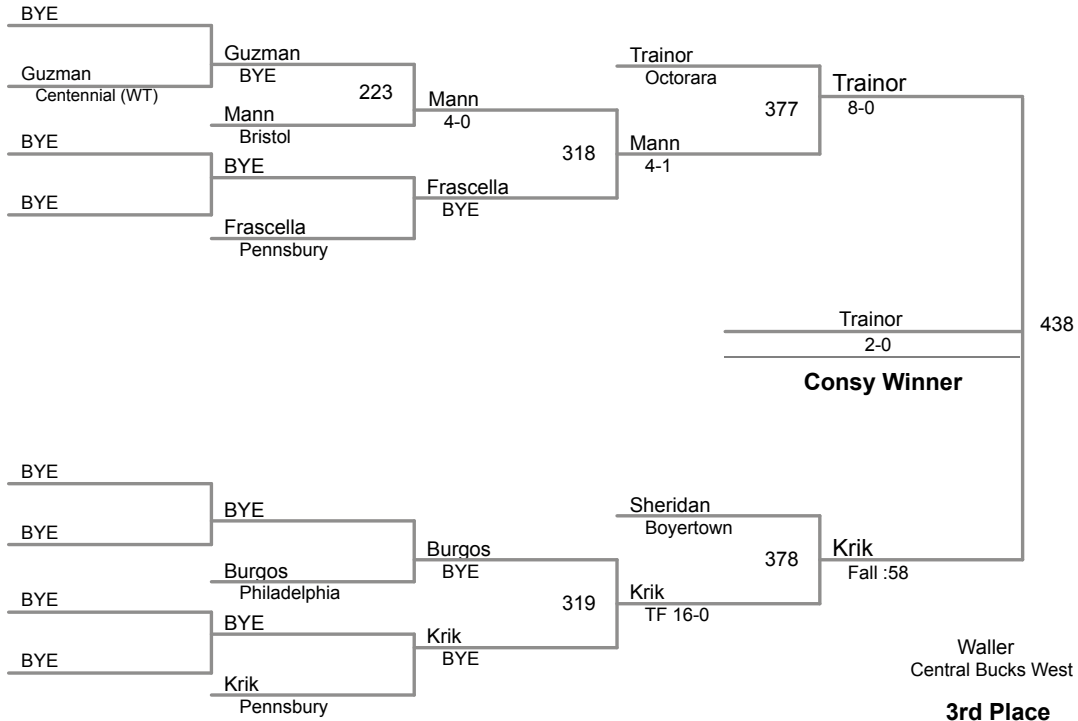

PJW Area XI Championships

11-12

115 Lbs