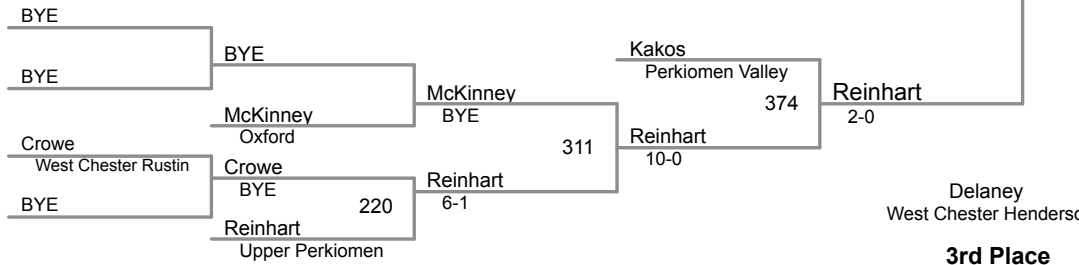

**PJW Area XI Championships
11-12**

95 Lbs

PJW Area XI Championships

11-12

100 Lbs

PJW Area XI Championships

11-12

105 Lbs