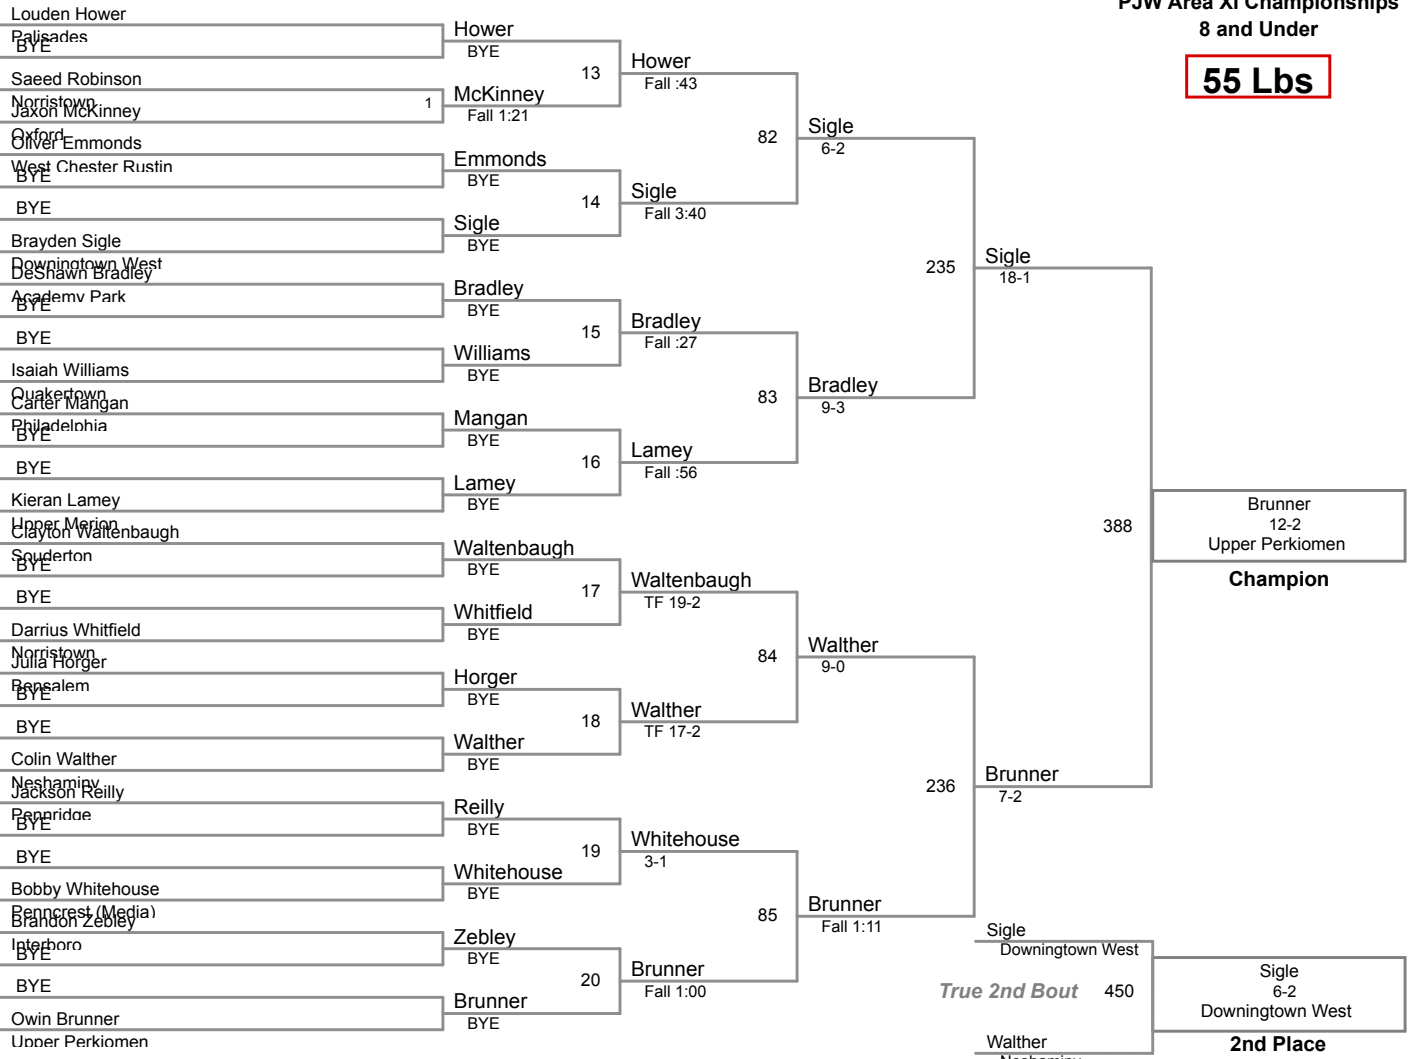

**PJW Area XI Championships
8 and Under**

45 Lbs

**PJW Area XI Championships
8 and Under**

50 Lbs

PJW Area XI Championships
8 and Under

55 Lbs

3rd Place

**PJW Area XI Championships
8 and Under**