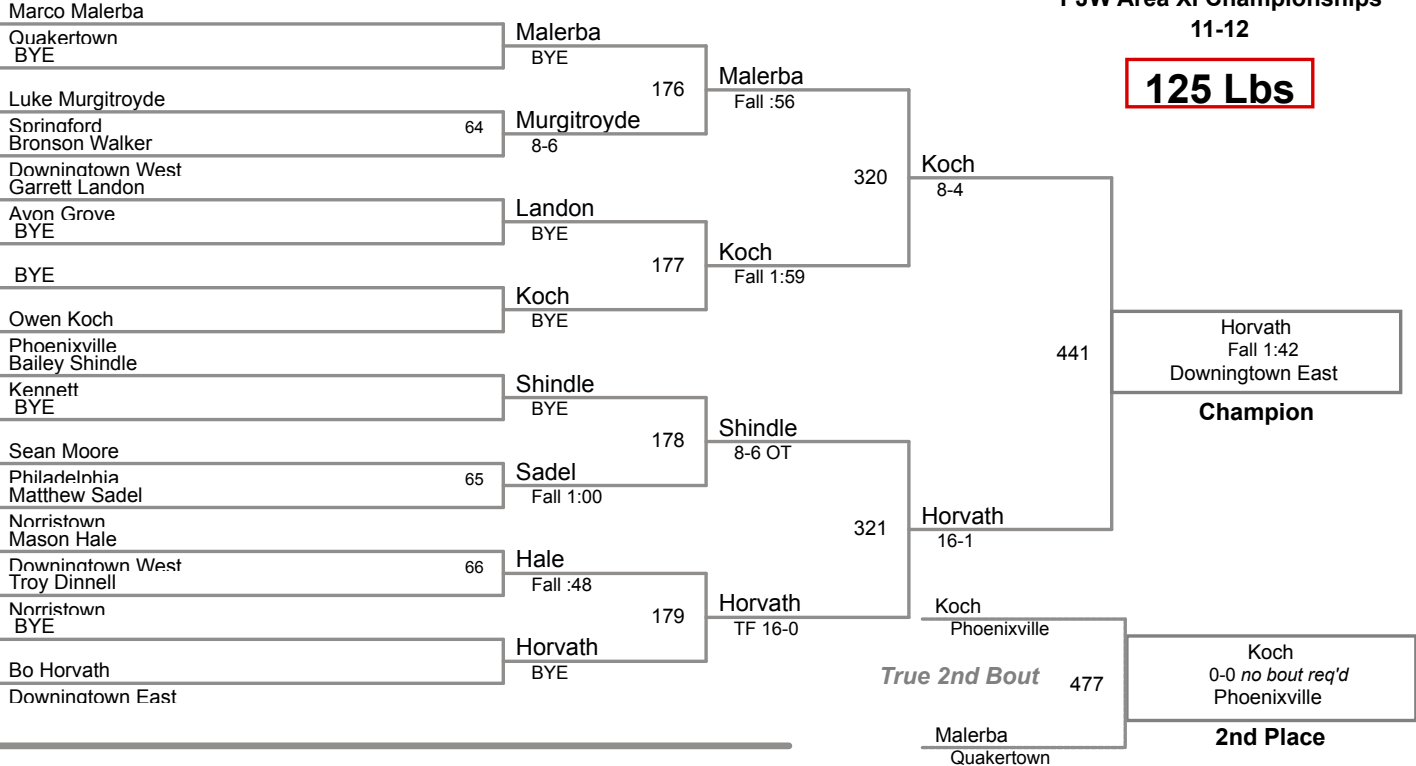

PJW Area XI Championships

11-12

115 Lbs

PJW Area XI Championships

11-12

125 Lbs

**PJW Area XI Championships
11-12**

135 Lbs

**PJW Area XI Championships
11-12**

145 Lbs

**PJW Area XI Championships
Junior High**

77 Lbs

**PJW Area XI Championships
Junior High**

82 Lbs

**PJW Area XI Championships
Junior High**

87 Lbs