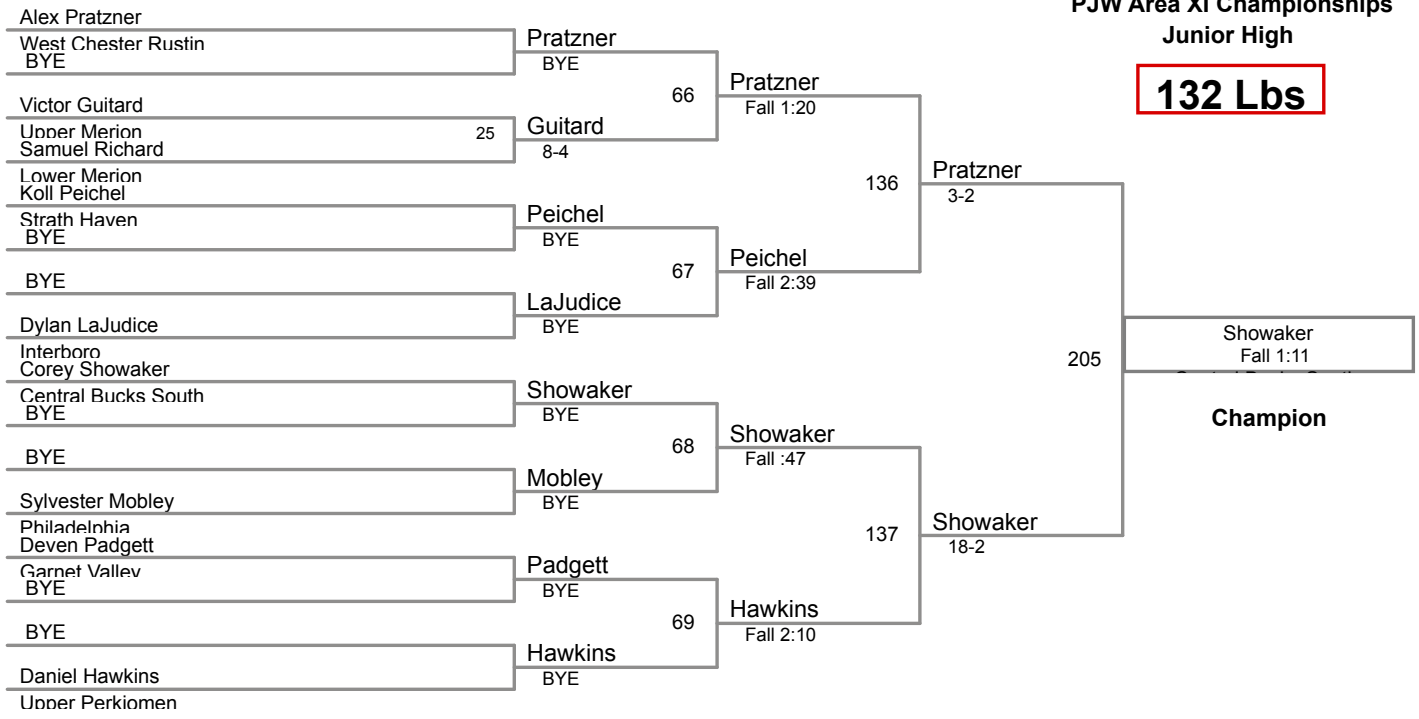

**PJW Area XI Championships
Junior High**

112 Lbs

PJW Area XI Championships
Junior High

117 Lbs

PJW Area XI Championships
Junior High

124 Lbs

PJW Area XI Championships
Junior High

132 Lbs