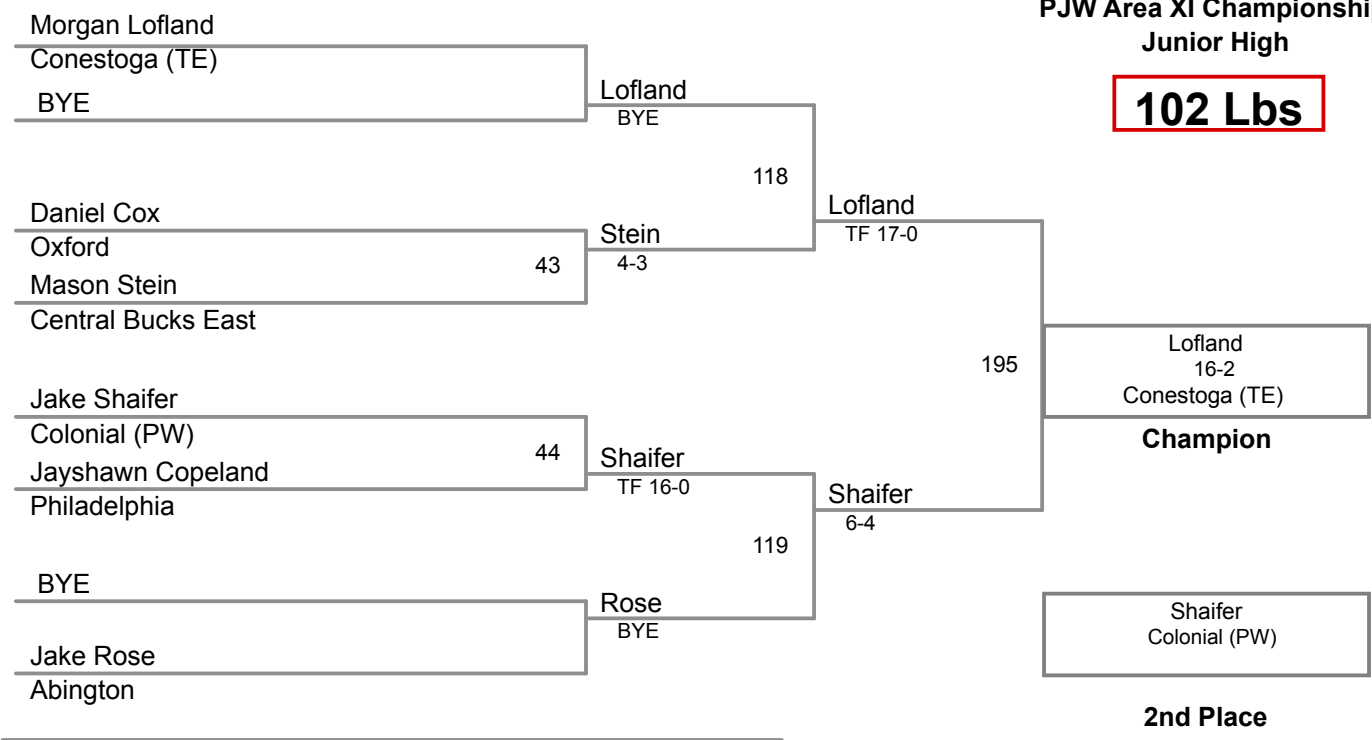

PJW Area XI Championships
Junior High

92 Lbs

**PJW Area XI Championships
Junior High**

97 Lbs

**PJW Area XI Championships
Junior High**

102 Lbs

PJW Area XI Championships
Junior High

107 Lbs