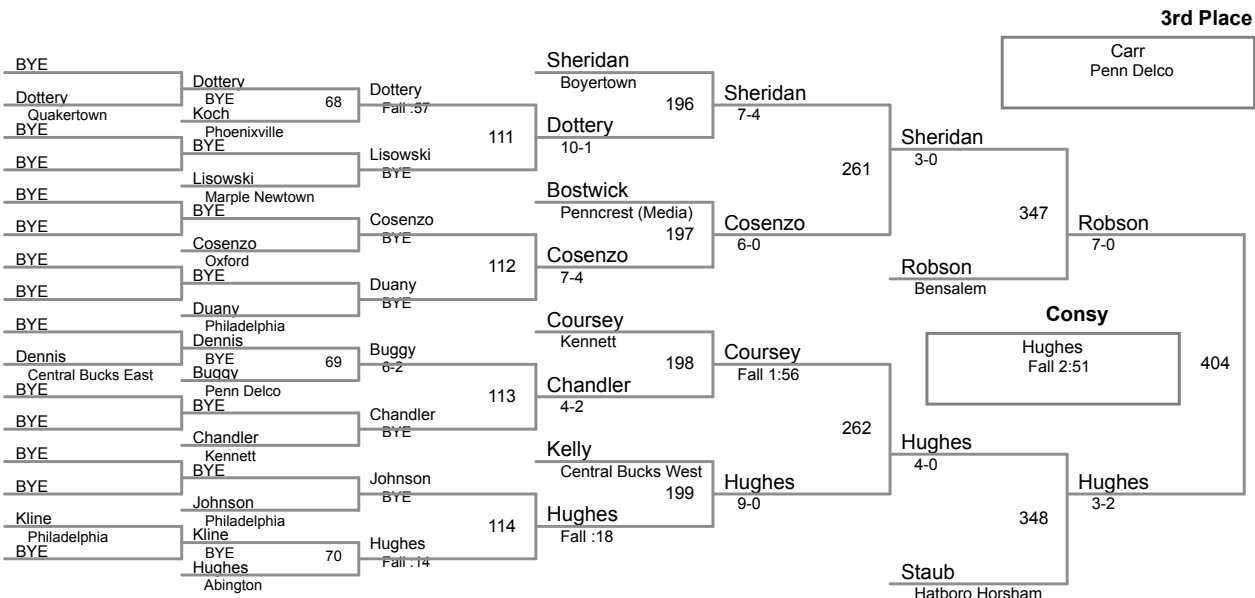

PJW Area XI Championships
9-10

70 Lbs