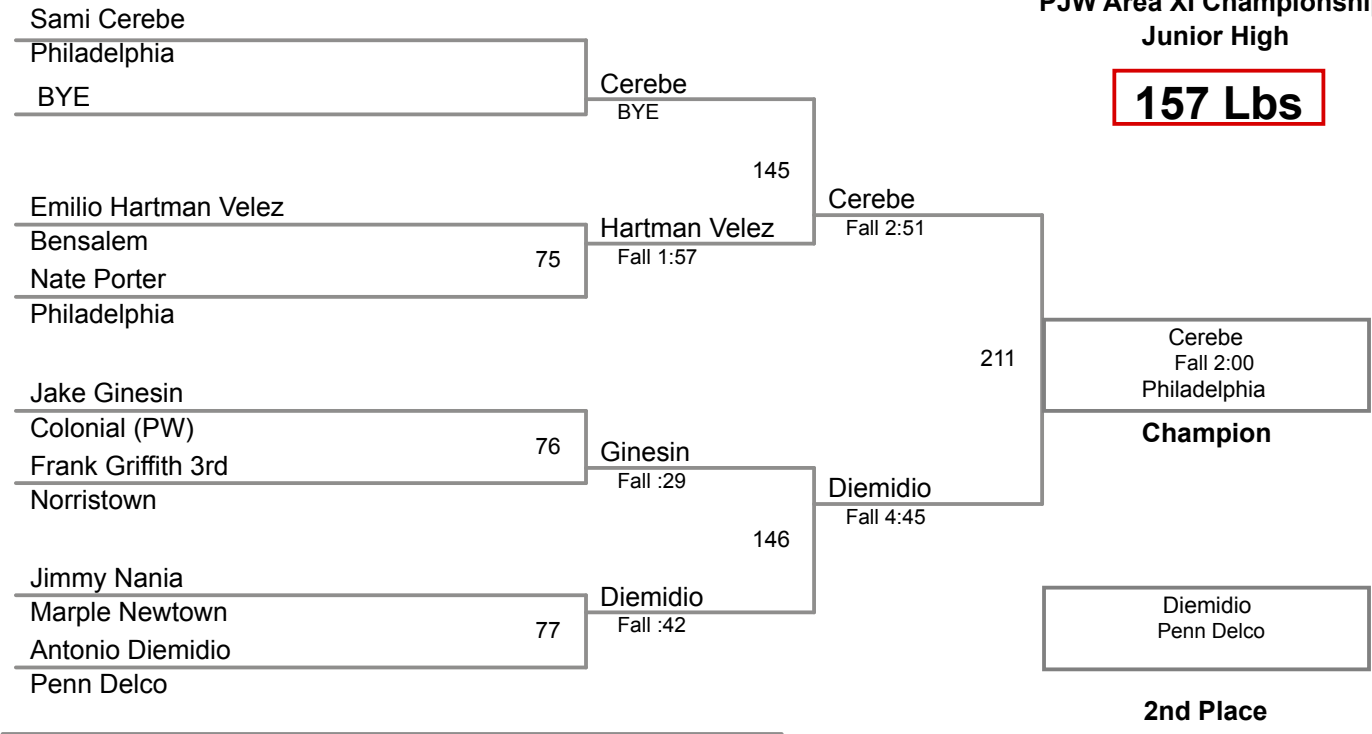

**PJW Area XI Championships
Junior High**

140 Lbs

**PJW Area XI Championships
Junior High**

147 Lbs

**PJW Area XI Championships
Junior High**

157 Lbs

**PJW Area XI Championships
Junior High**

167 Lbs

**PJW Area XI Championships
Junior High**

187 Lbs

**PJW Area XI Championships
Junior High**

212 Lbs