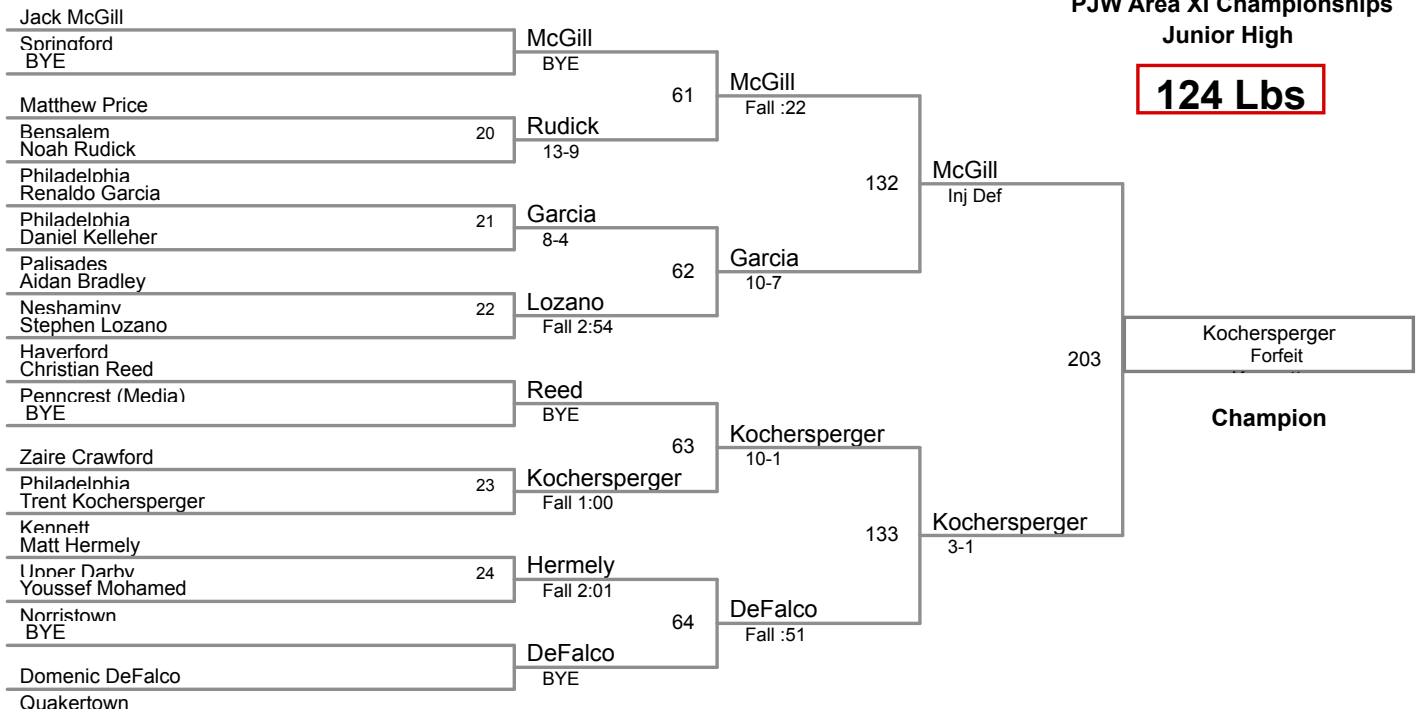

**PJW Area XI Championships
Junior High**

112 Lbs

PJW Area XI Championships
Junior High

117 Lbs

PJW Area XI Championships
Junior High

124 Lbs

PJW Area XI Championships
Junior High

132 Lbs