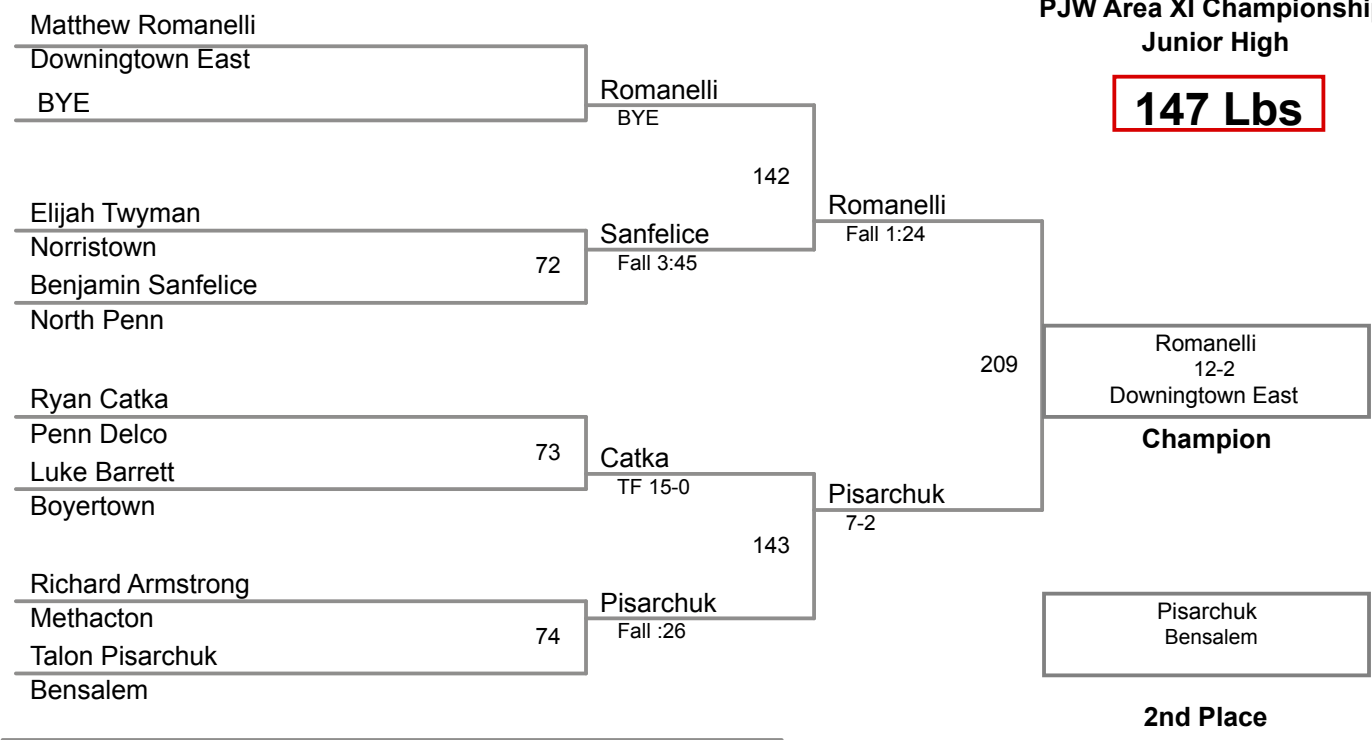

**PJW Area XI Championships
Junior High**

147 Lbs