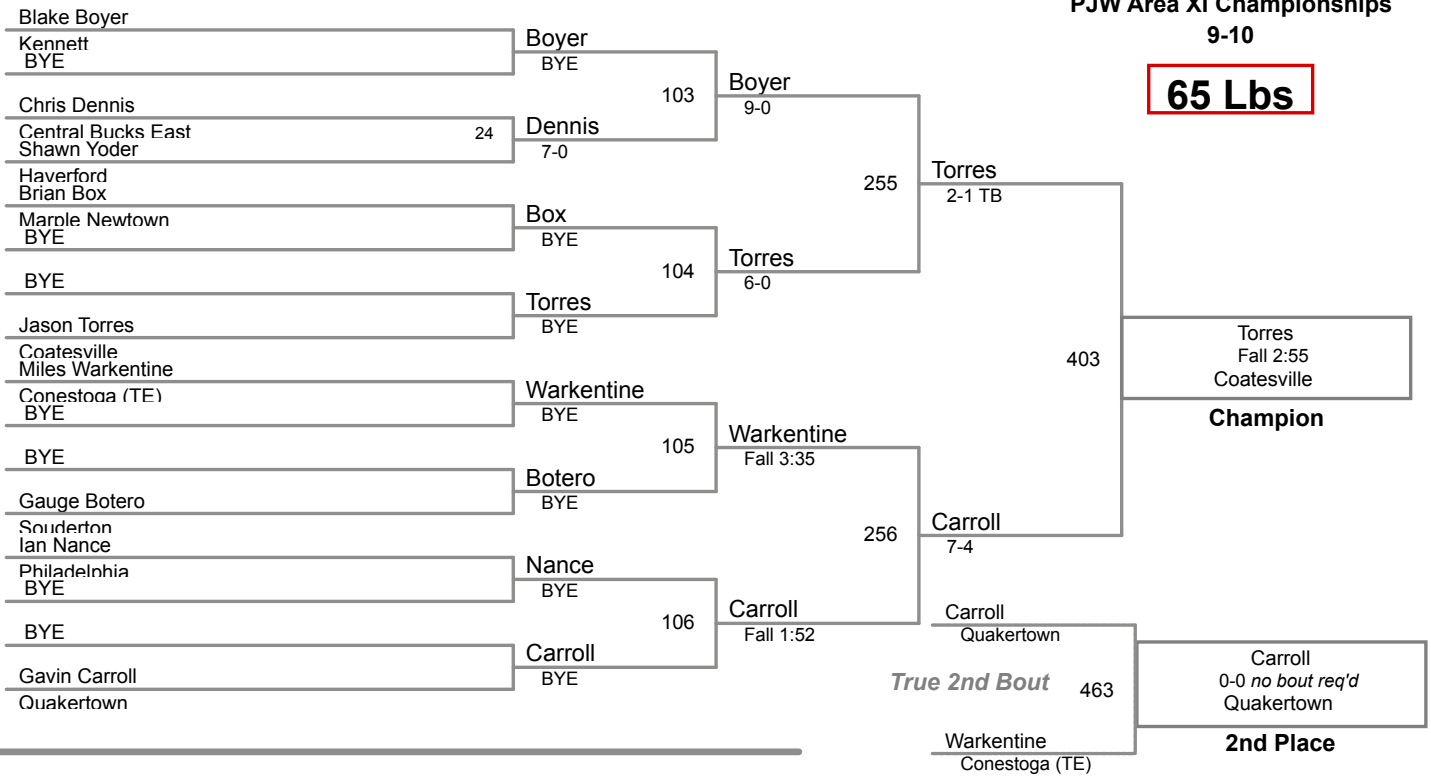

110 Lbs

**PJW Area XI Championships
9-10**

55 Lbs

**PJW Area XI Championships
9-10**

60 Lbs

PJW Area XI Championships

9-10

65 Lbs