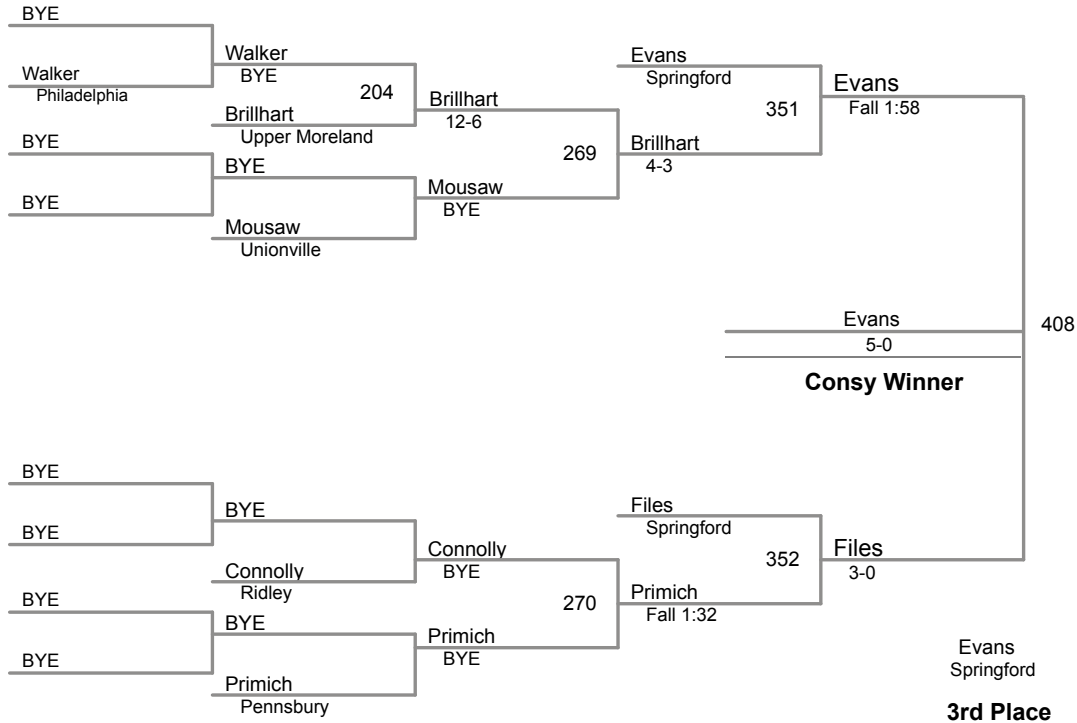

PJW Area XI Championships
9-10

70 Lbs

PJW Area XI Championships
9-10

75 Lbs

**PJW Area XI Championships
9-10**

80 Lbs

**PJW Area XI Championships
9-10**

85 Lbs