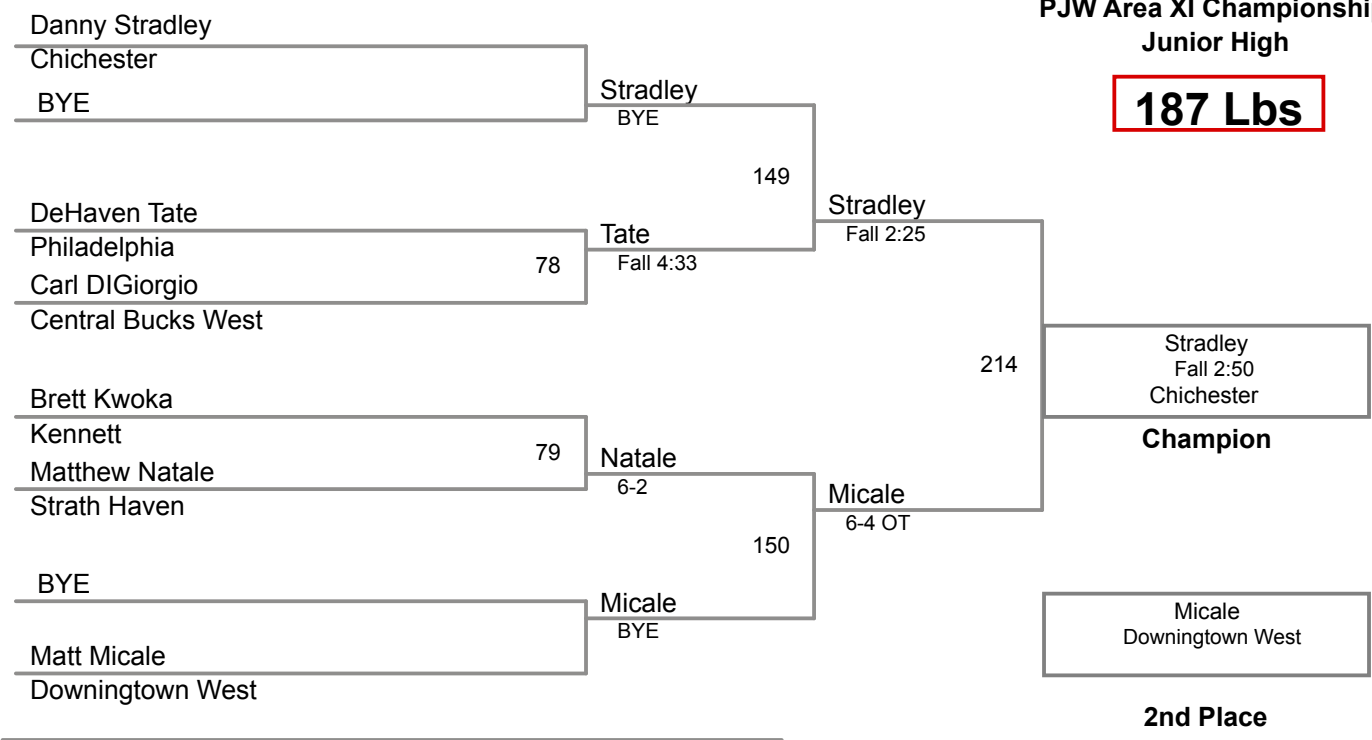

**PJW Area XI Championships
Junior High**

187 Lbs