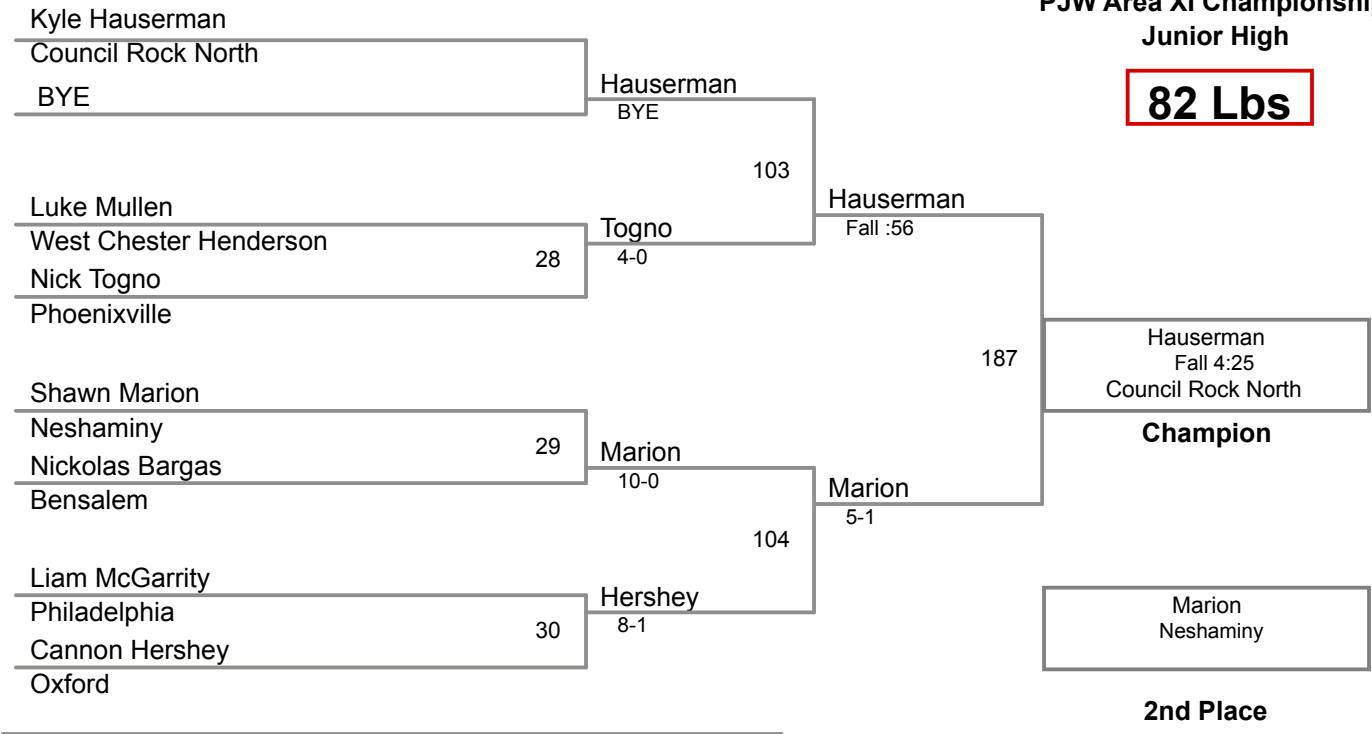

**PJW Area XI Championships
11-12**

145 Lbs

**PJW Area XI Championships
Junior High**

77 Lbs

**PJW Area XI Championships
Junior High**

82 Lbs

**PJW Area XI Championships
Junior High**

87 Lbs