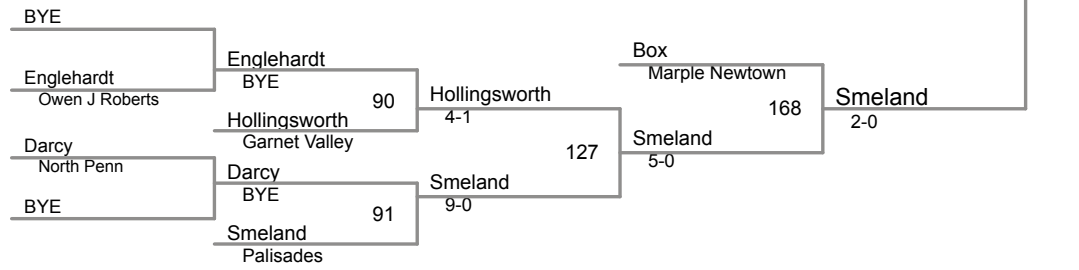

**PJW Area XI Championships
Junior High**

112 Lbs