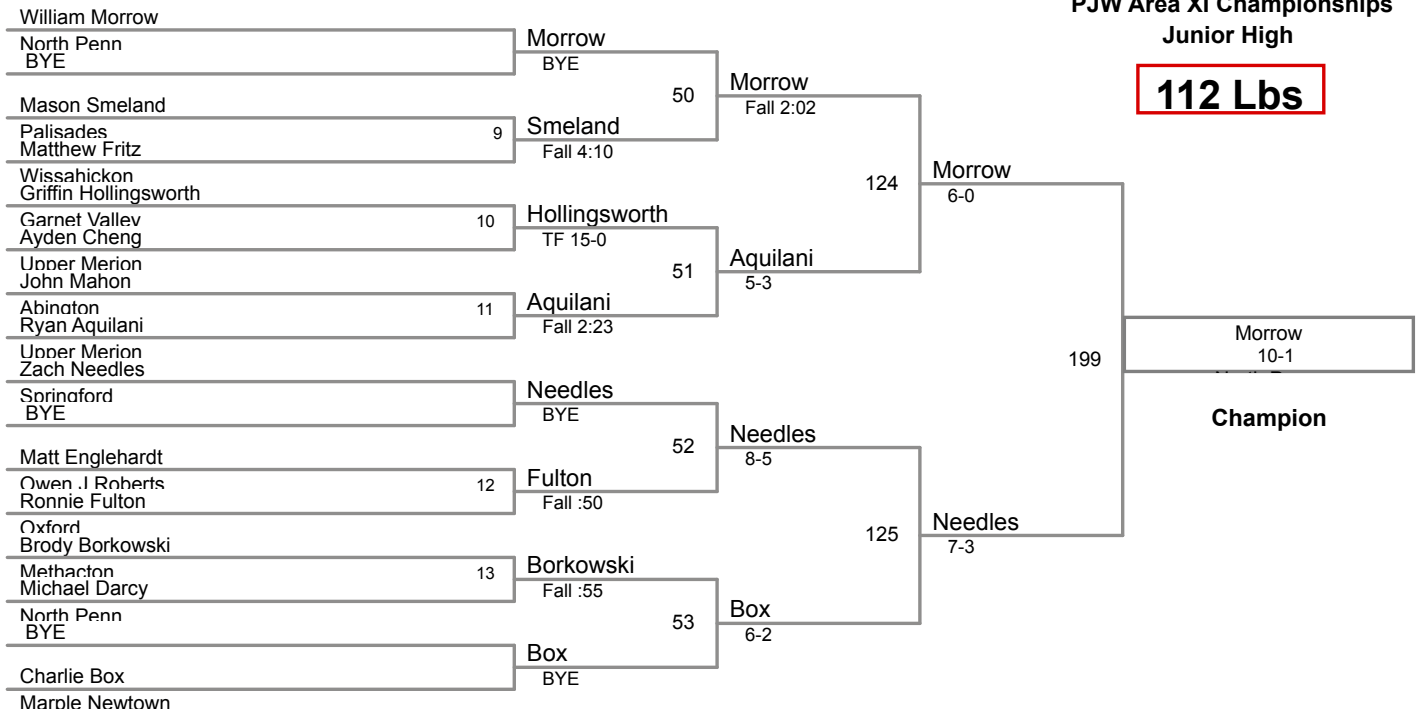

PJW Area XI Championships
Junior High

92 Lbs

**PJW Area XI Championships
Junior High**

97 Lbs

**PJW Area XI Championships
Junior High**

102 Lbs

PJW Area XI Championships
Junior High

107 Lbs

**PJW Area XI Championships
Junior High**

112 Lbs

PJW Area XI Championships
Junior High

117 Lbs

PJW Area XI Championships
Junior High

124 Lbs

PJW Area XI Championships
Junior High

132 Lbs