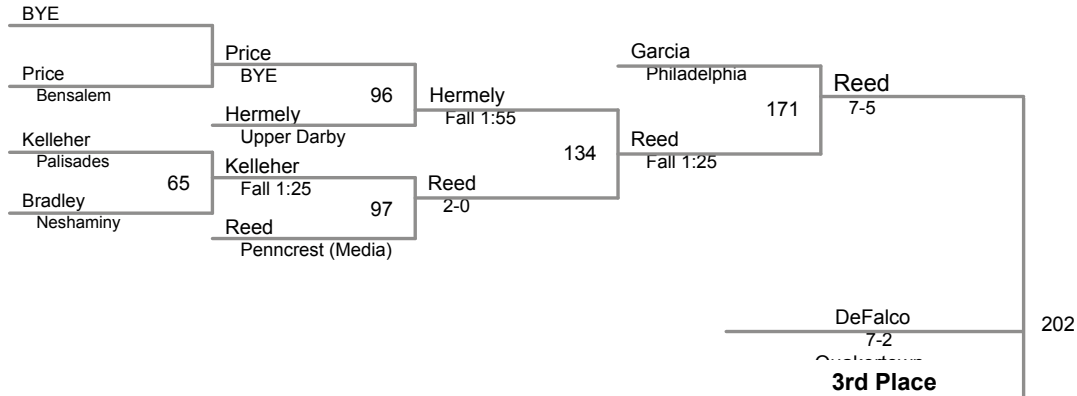

**PJW Area XI Championships
Junior High**

112 Lbs

PJW Area XI Championships
Junior High

117 Lbs

PJW Area XI Championships
Junior High

124 Lbs

PJW Area XI Championships
Junior High

132 Lbs