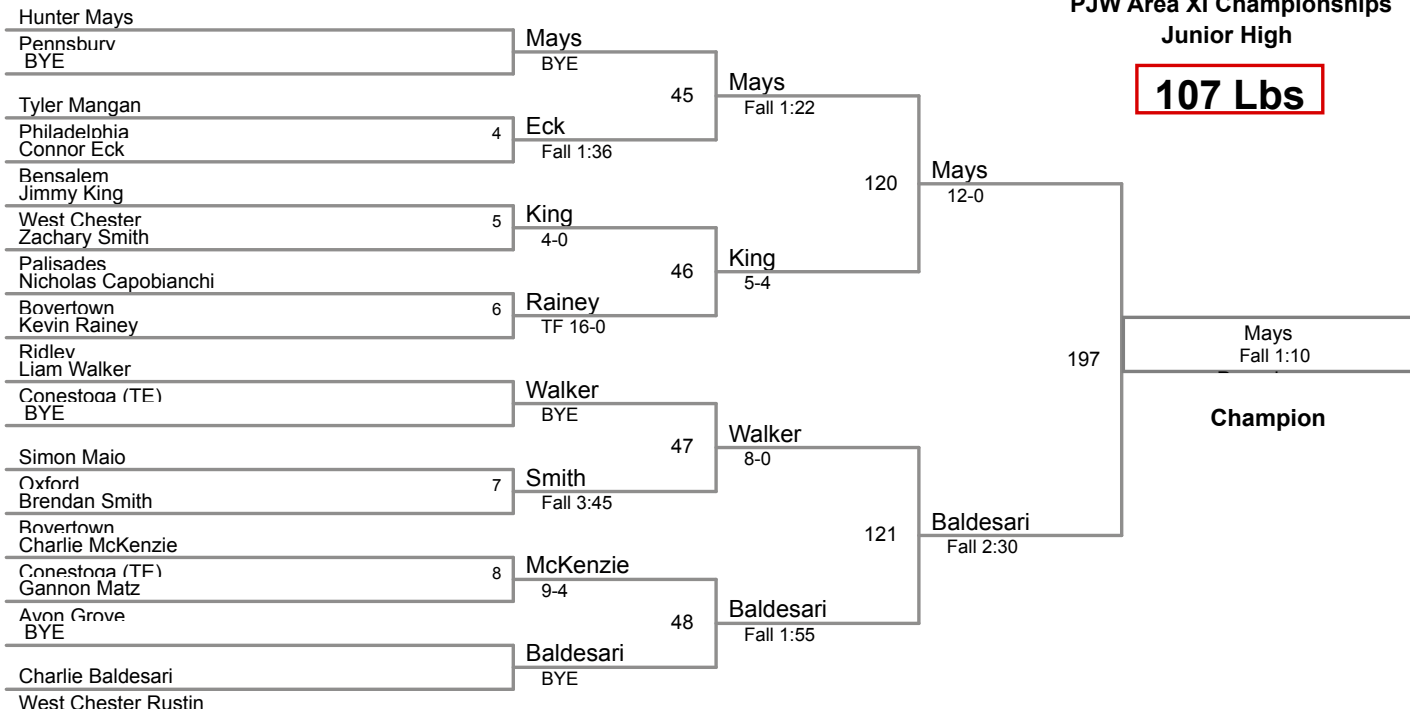

PJW Area XI Championships
Junior High

92 Lbs

**PJW Area XI Championships
Junior High**

97 Lbs

**PJW Area XI Championships
Junior High**

102 Lbs

PJW Area XI Championships
Junior High

107 Lbs