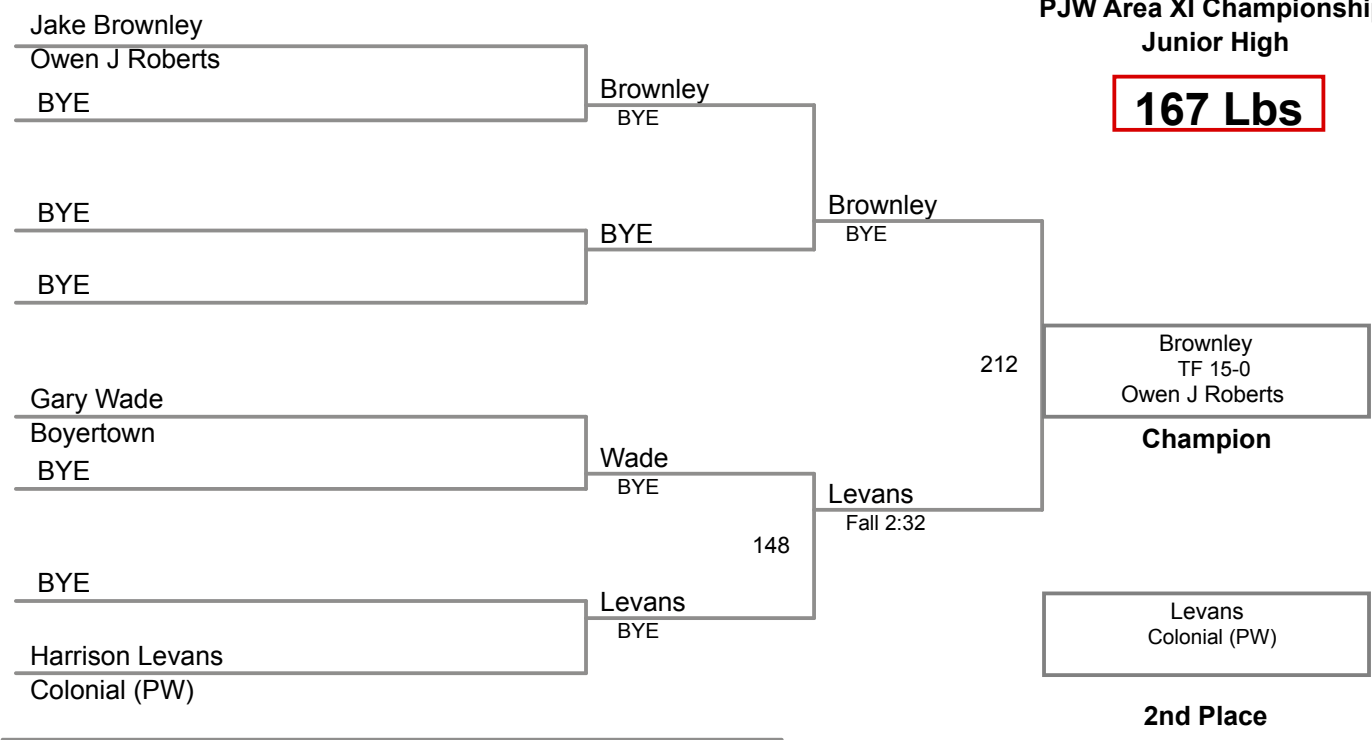

**PJW Area XI Championships
Junior High**

140 Lbs

**PJW Area XI Championships
Junior High**

147 Lbs

**PJW Area XI Championships
Junior High**

157 Lbs

**PJW Area XI Championships
Junior High**

167 Lbs