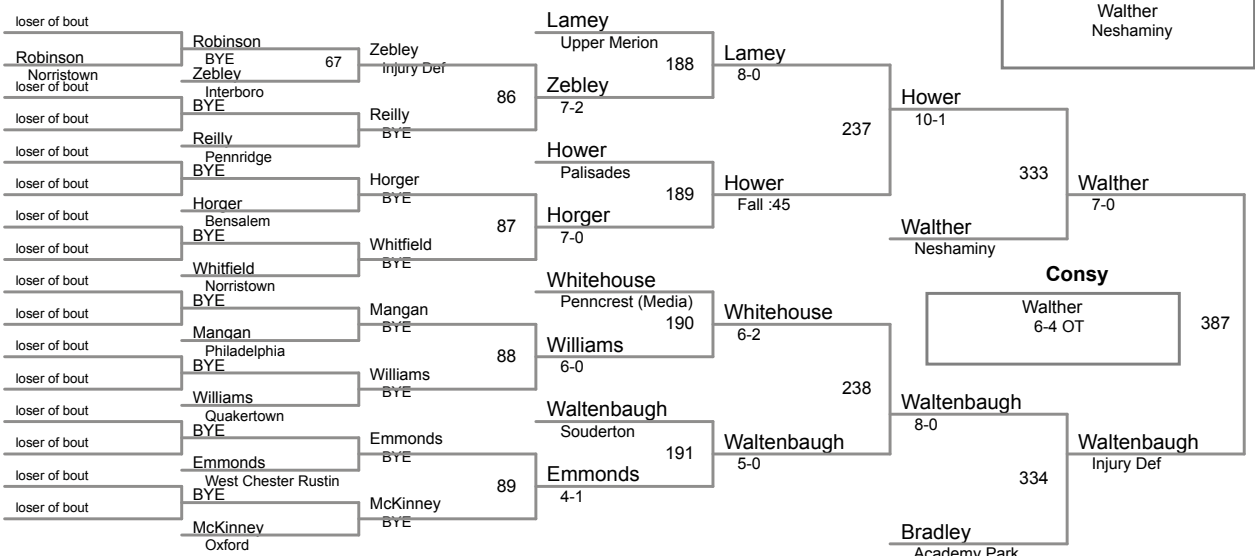

**PJW Area XI Championships
8 and Under**

45 Lbs

**PJW Area XI Championships
8 and Under**

50 Lbs

PJW Area XI Championships
8 and Under

55 Lbs

3rd Place

**PJW Area XI Championships
8 and Under**