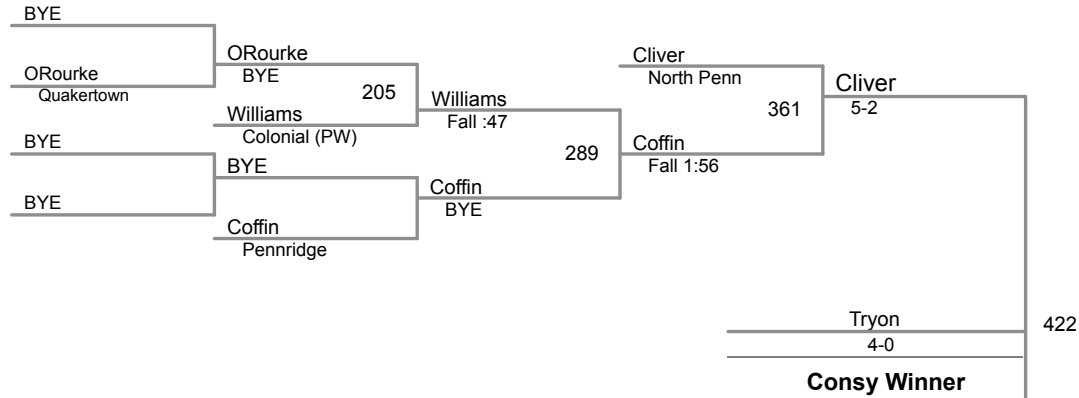

PJW Area XI Championships
9-10

150 Lbs

**PJW Area XI Championships
11-12**

65 Lbs

**PJW Area XI Championships
11-12**

70 Lbs

PJW Area XI Championships

11-12

75 Lbs

**PJW Area XI Championships
11-12**

80 Lbs

PJW Area XI Championships

11-12

85 Lbs

**PJW Area XI Championships
11-12**

90 Lbs