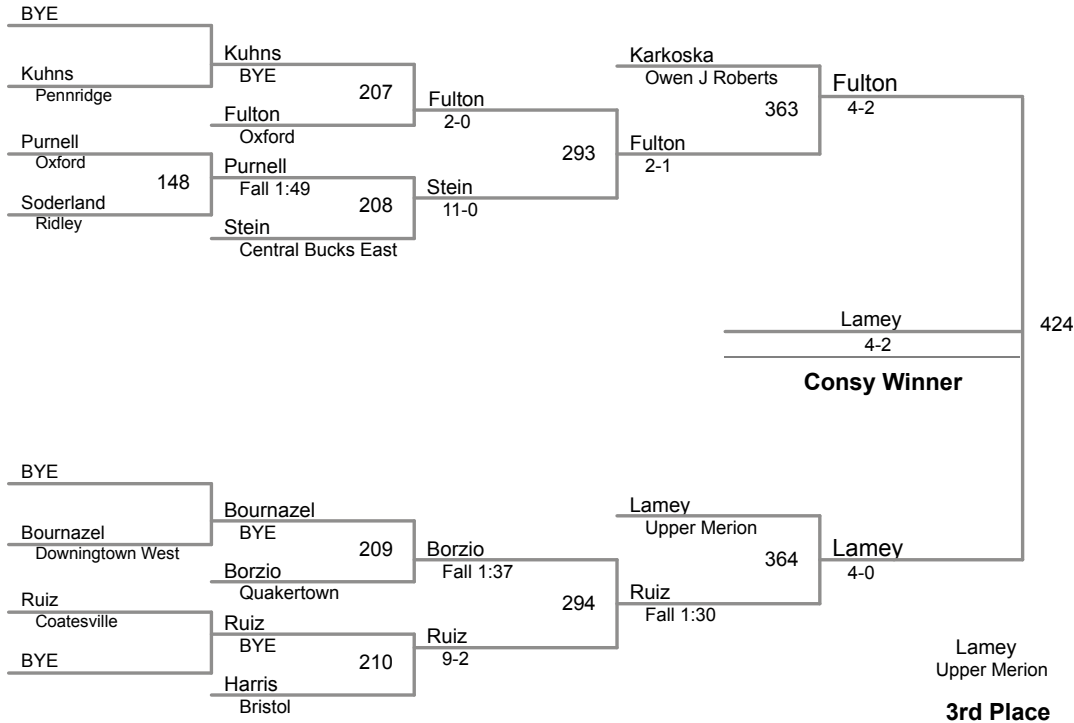

PJW Area XI Championships

11-12

75 Lbs