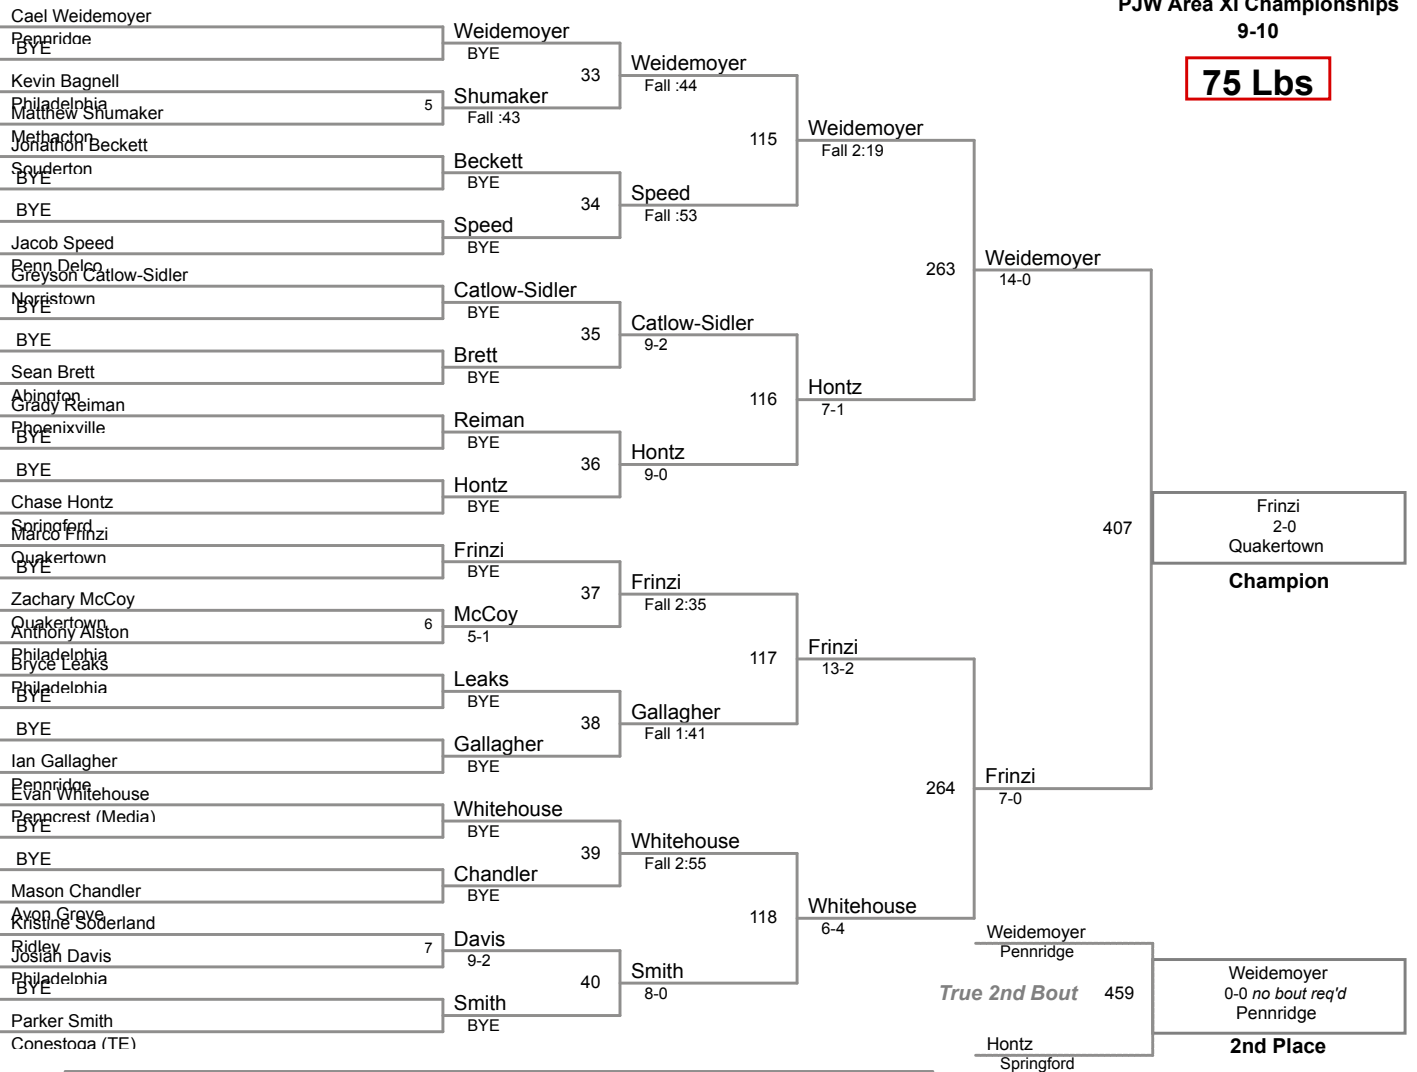

PJW Area XI Championships
9-10

75 Lbs