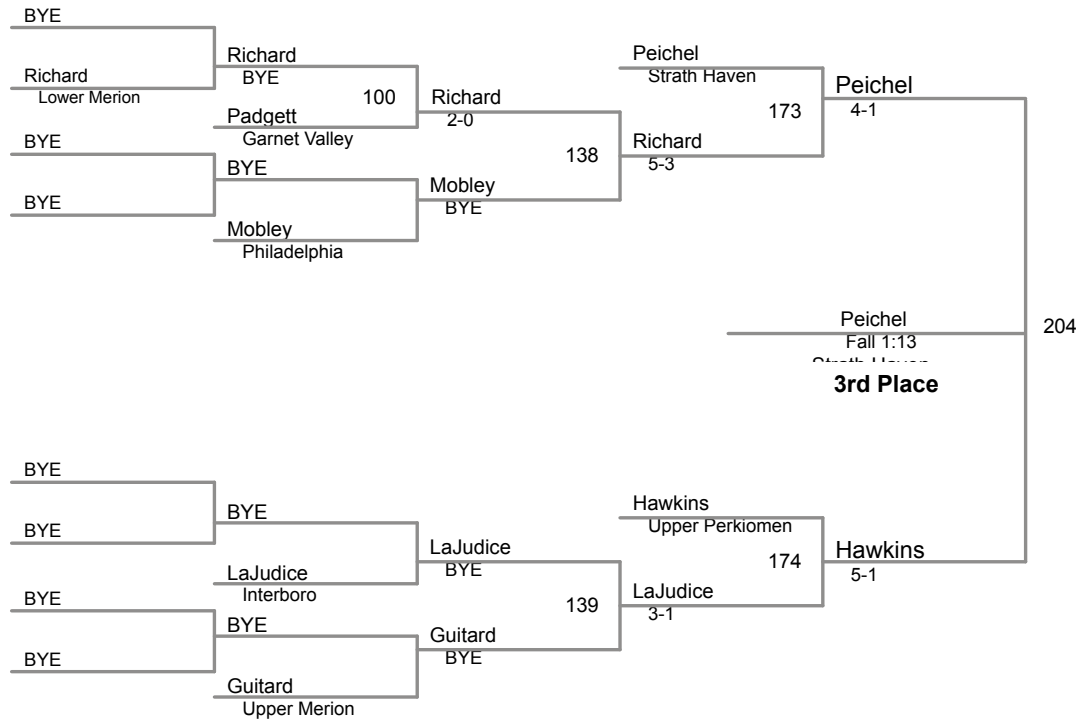

**PJW Area XI Championships
Junior High**

112 Lbs

PJW Area XI Championships
Junior High

117 Lbs

PJW Area XI Championships
Junior High

124 Lbs

PJW Area XI Championships
Junior High

132 Lbs