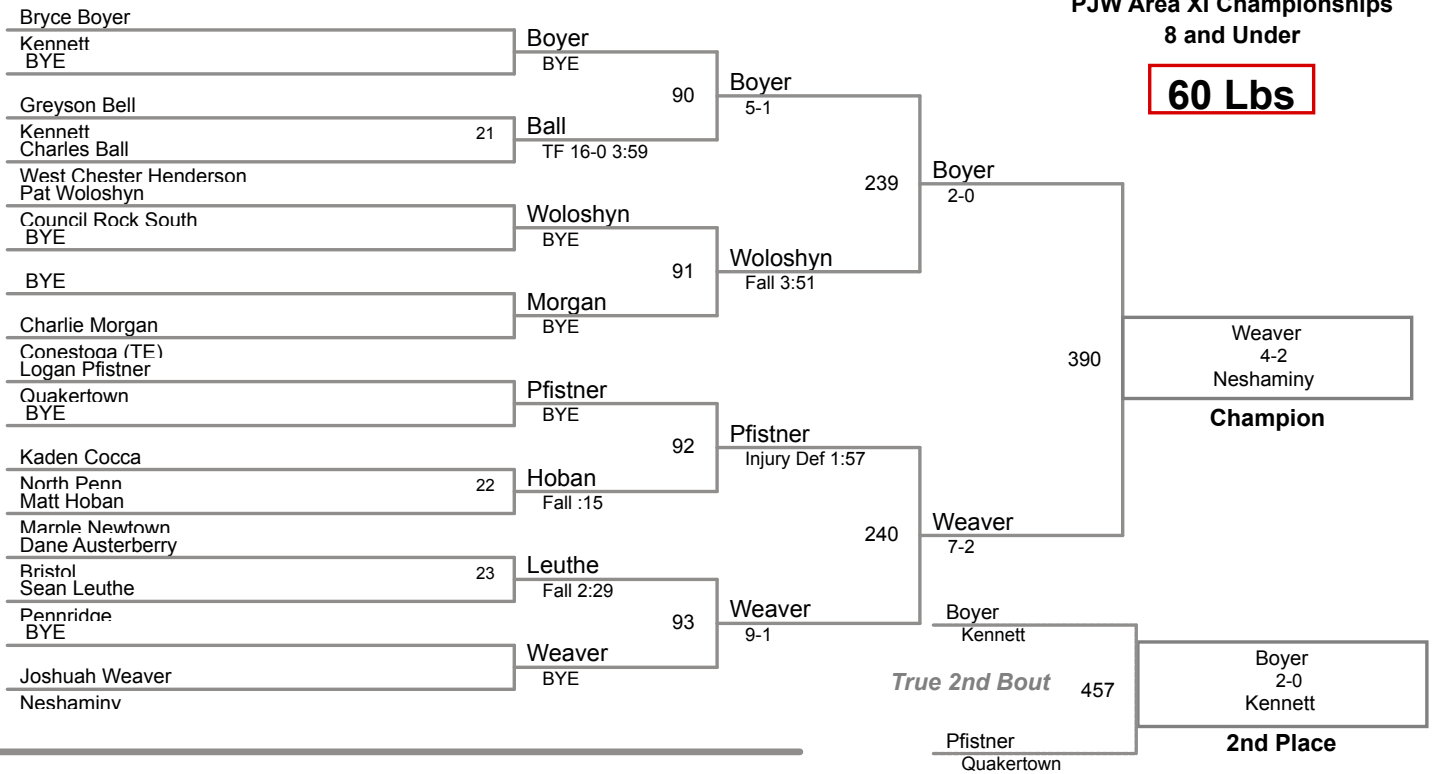

**PJW Area XI Championships
8 and Under**

60 Lbs