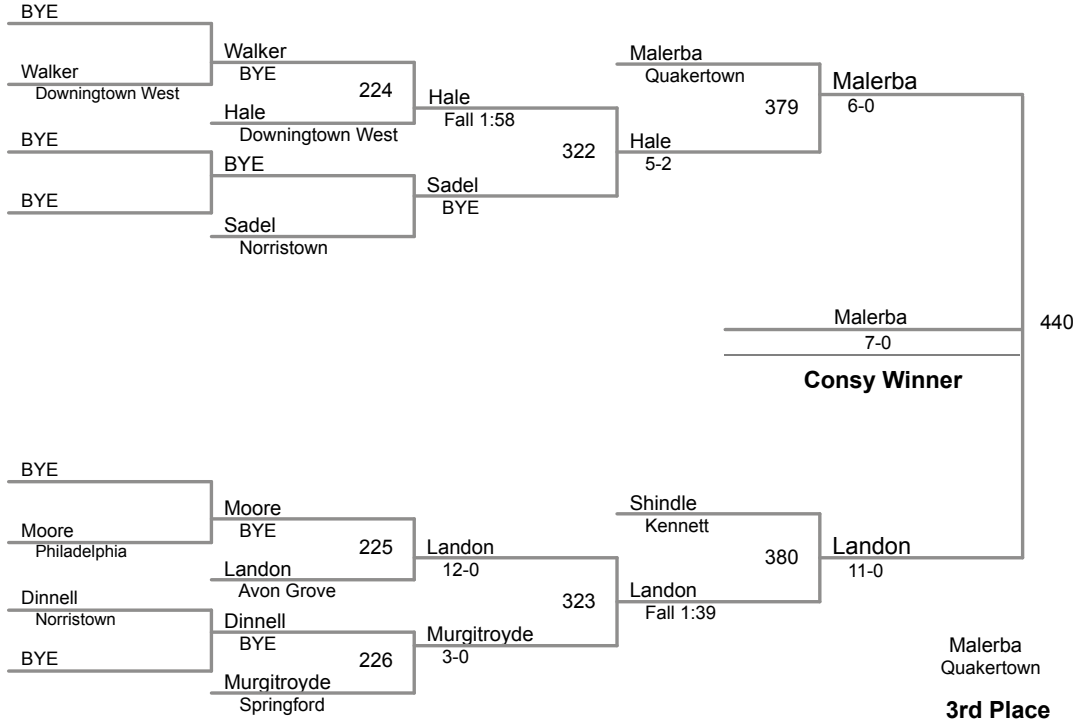

PJW Area XI Championships

11-12

115 Lbs

PJW Area XI Championships

11-12

125 Lbs

**PJW Area XI Championships
11-12**

135 Lbs