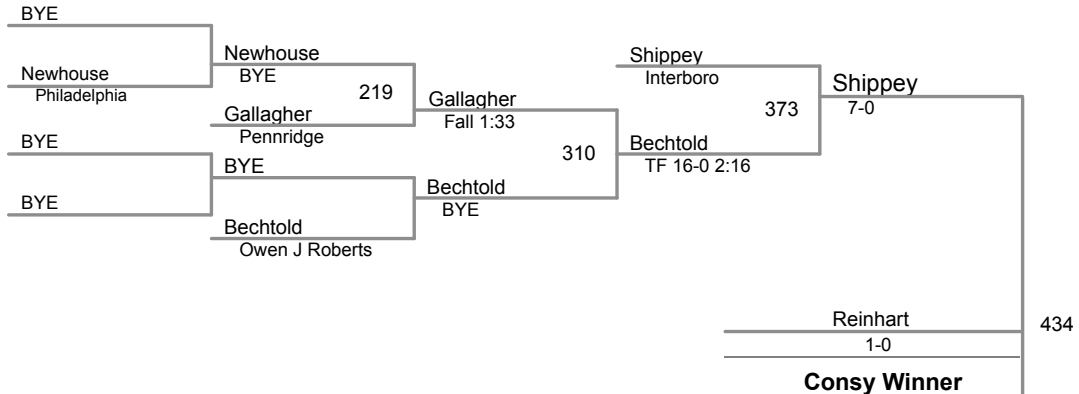

**PJW Area XI Championships
11-12**

95 Lbs

PJW Area XI Championships

11-12

100 Lbs

PJW Area XI Championships

11-12

105 Lbs