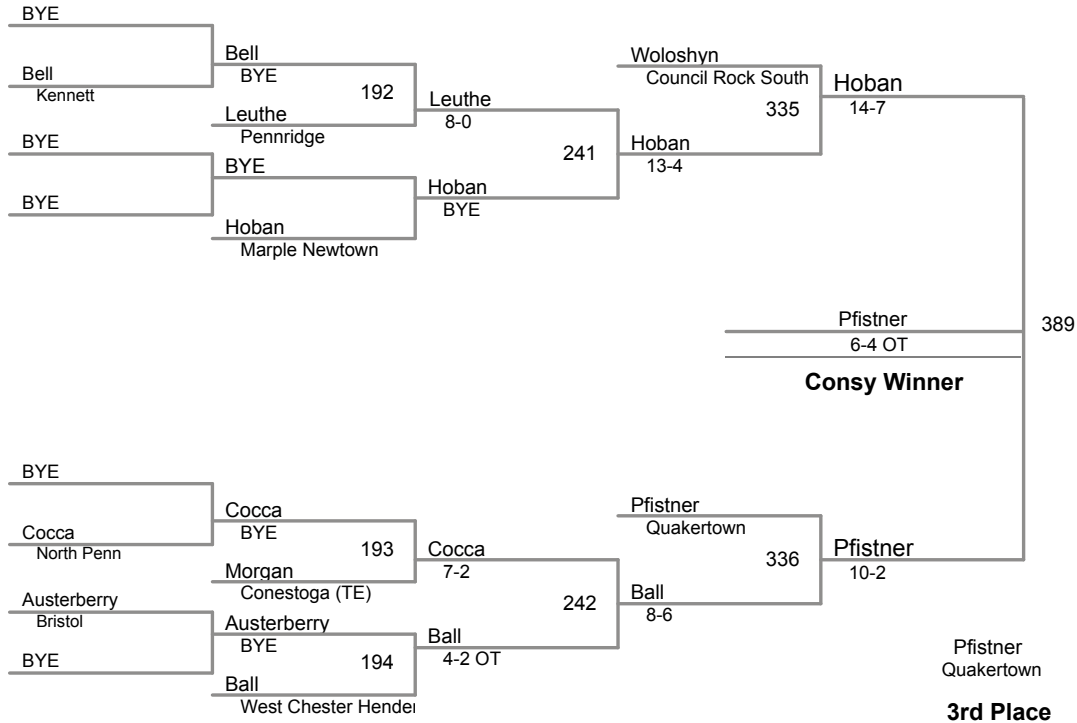

**PJW Area XI Championships
8 and Under**

60 Lbs