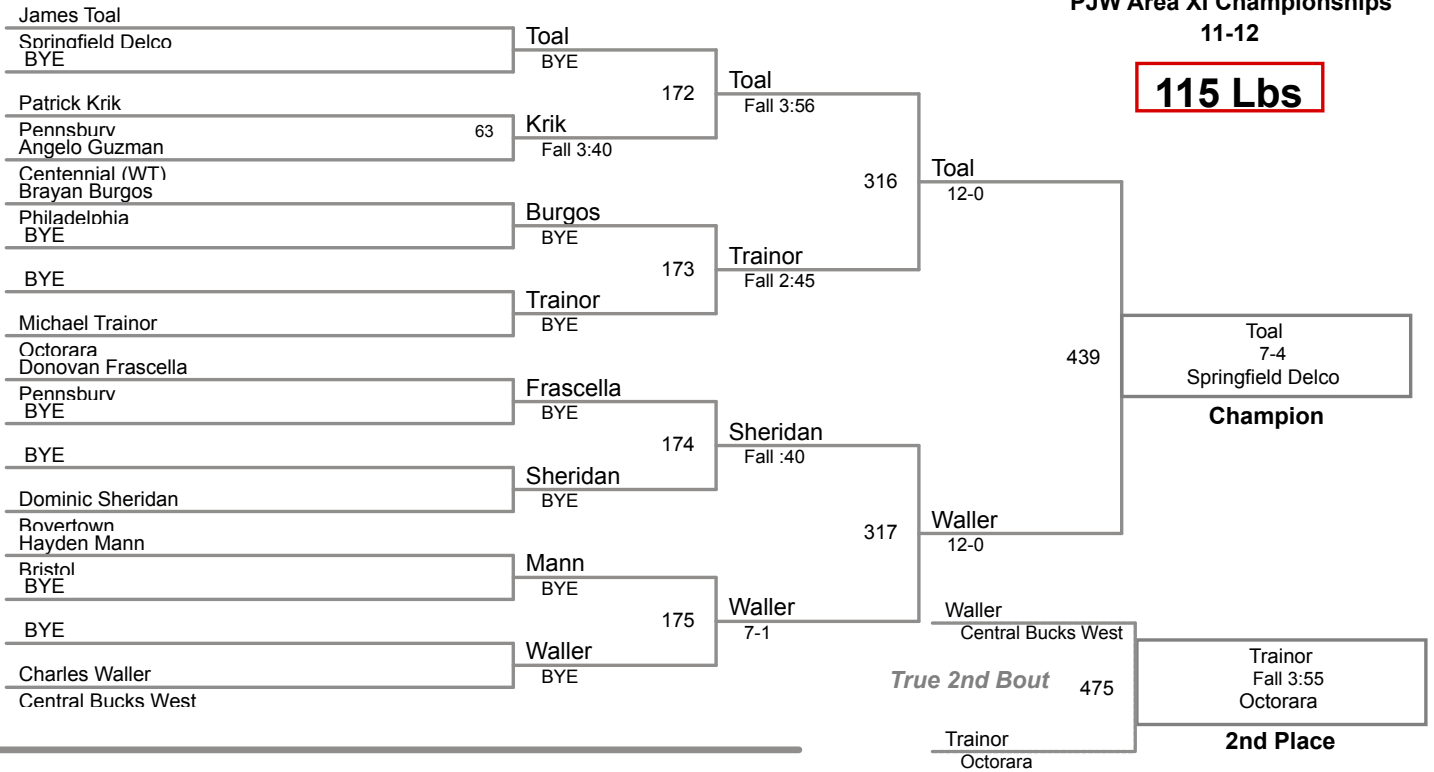

PJW Area XI Championships

11-12

115 Lbs