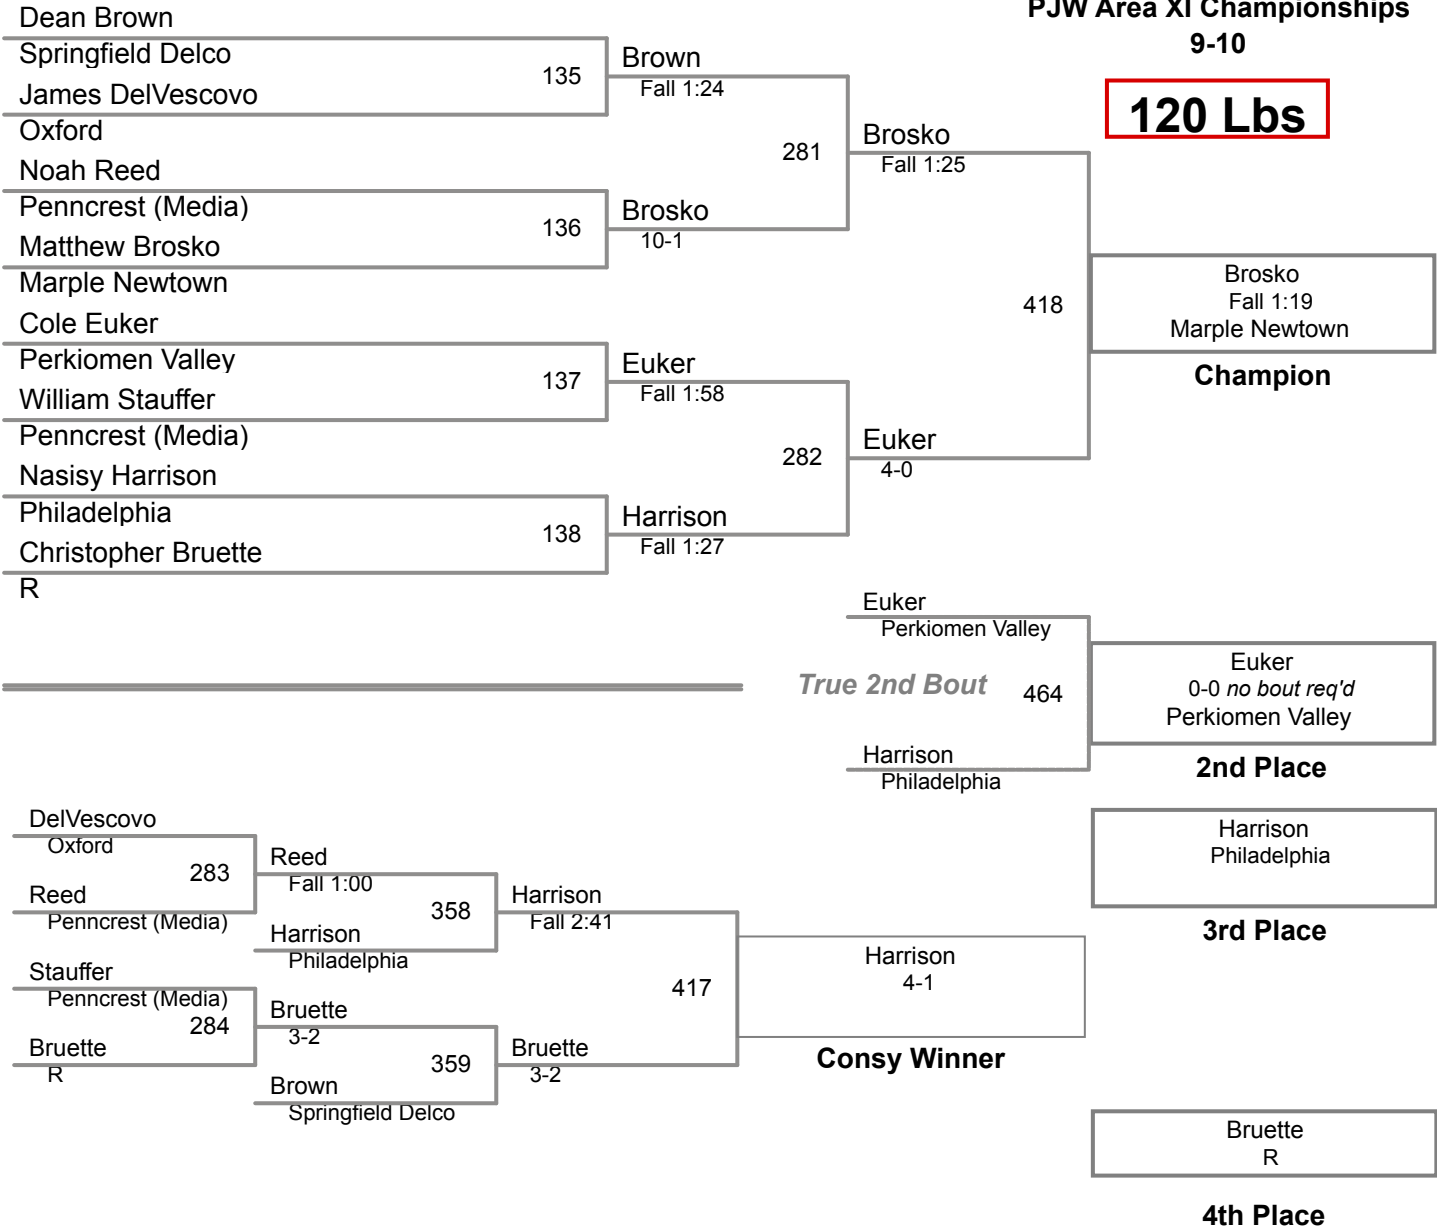

**PJW Area XI Championships
9-10**

90 Lbs

PJW Area XI Championships
9-10

95 Lbs

**PJW Area XI Championships
9-10**

105 Lbs

**PJW Area XI Championships
9-10**

120 Lbs