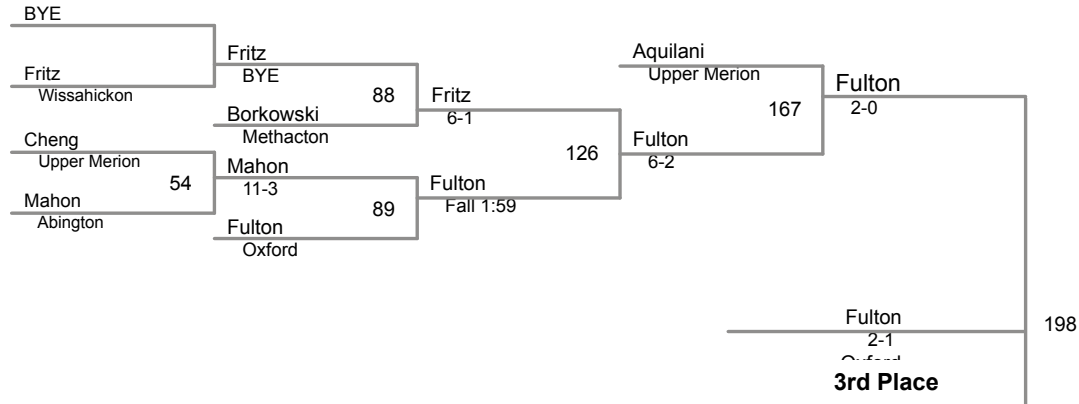

**PJW Area XI Championships
Junior High**

112 Lbs