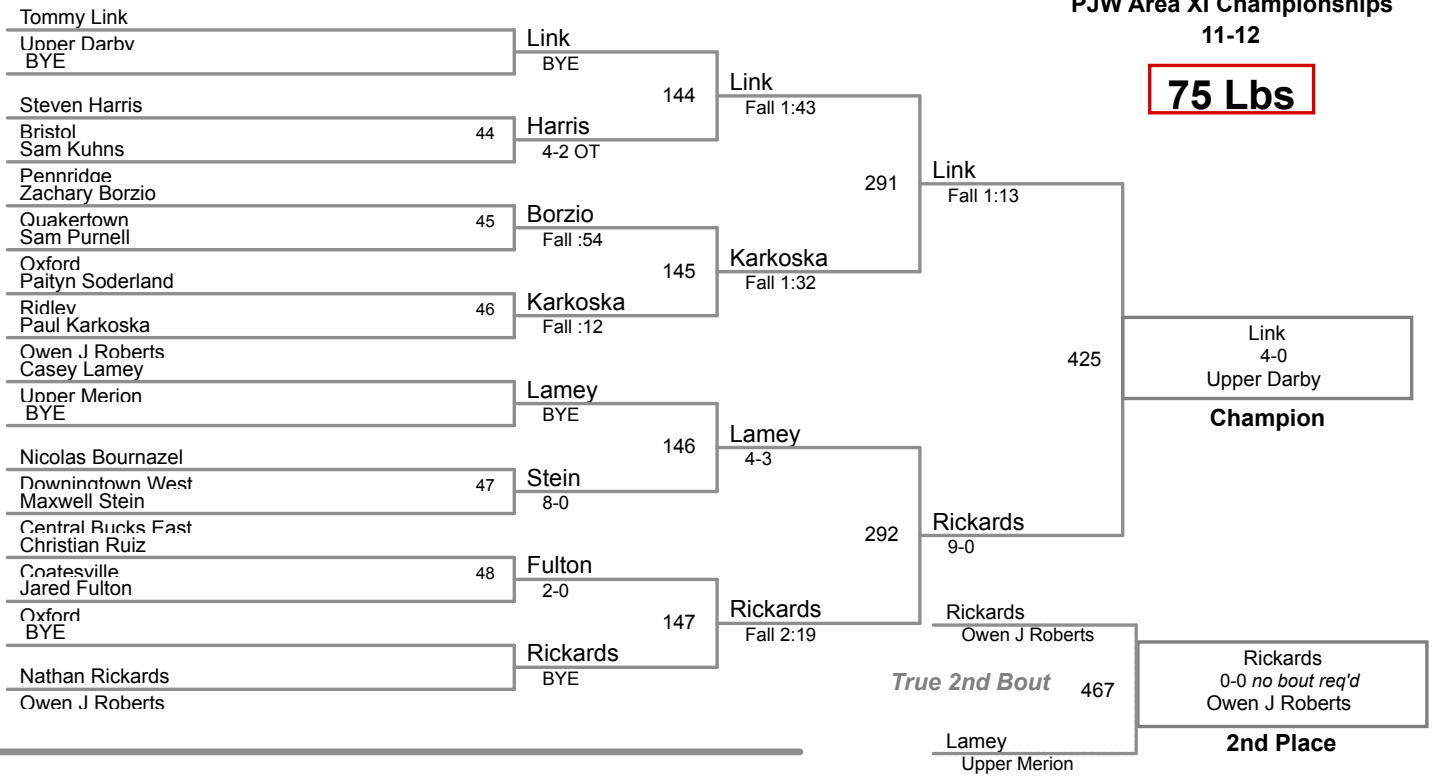

PJW Area XI Championships

11-12

75 Lbs