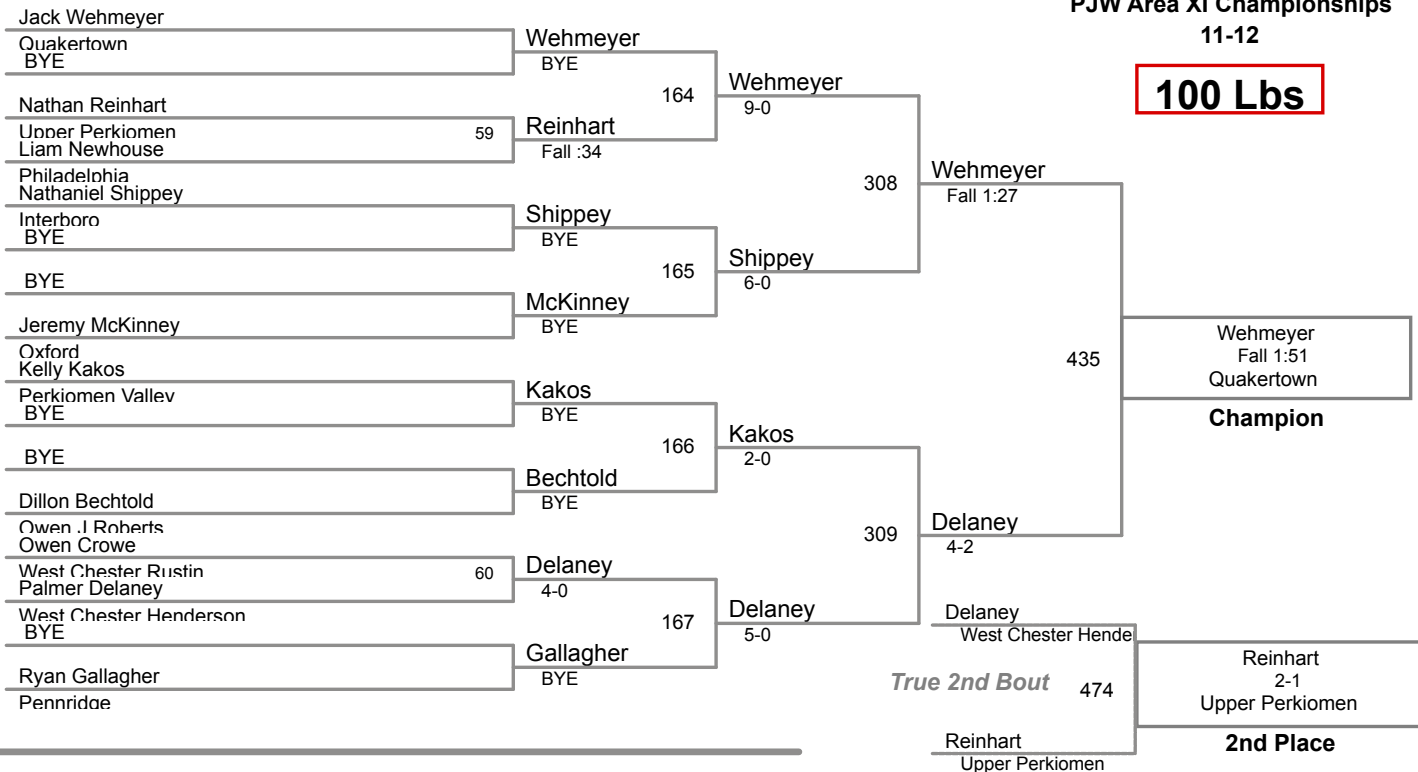

**PJW Area XI Championships
11-12**

95 Lbs

PJW Area XI Championships

11-12

100 Lbs

PJW Area XI Championships

11-12

105 Lbs