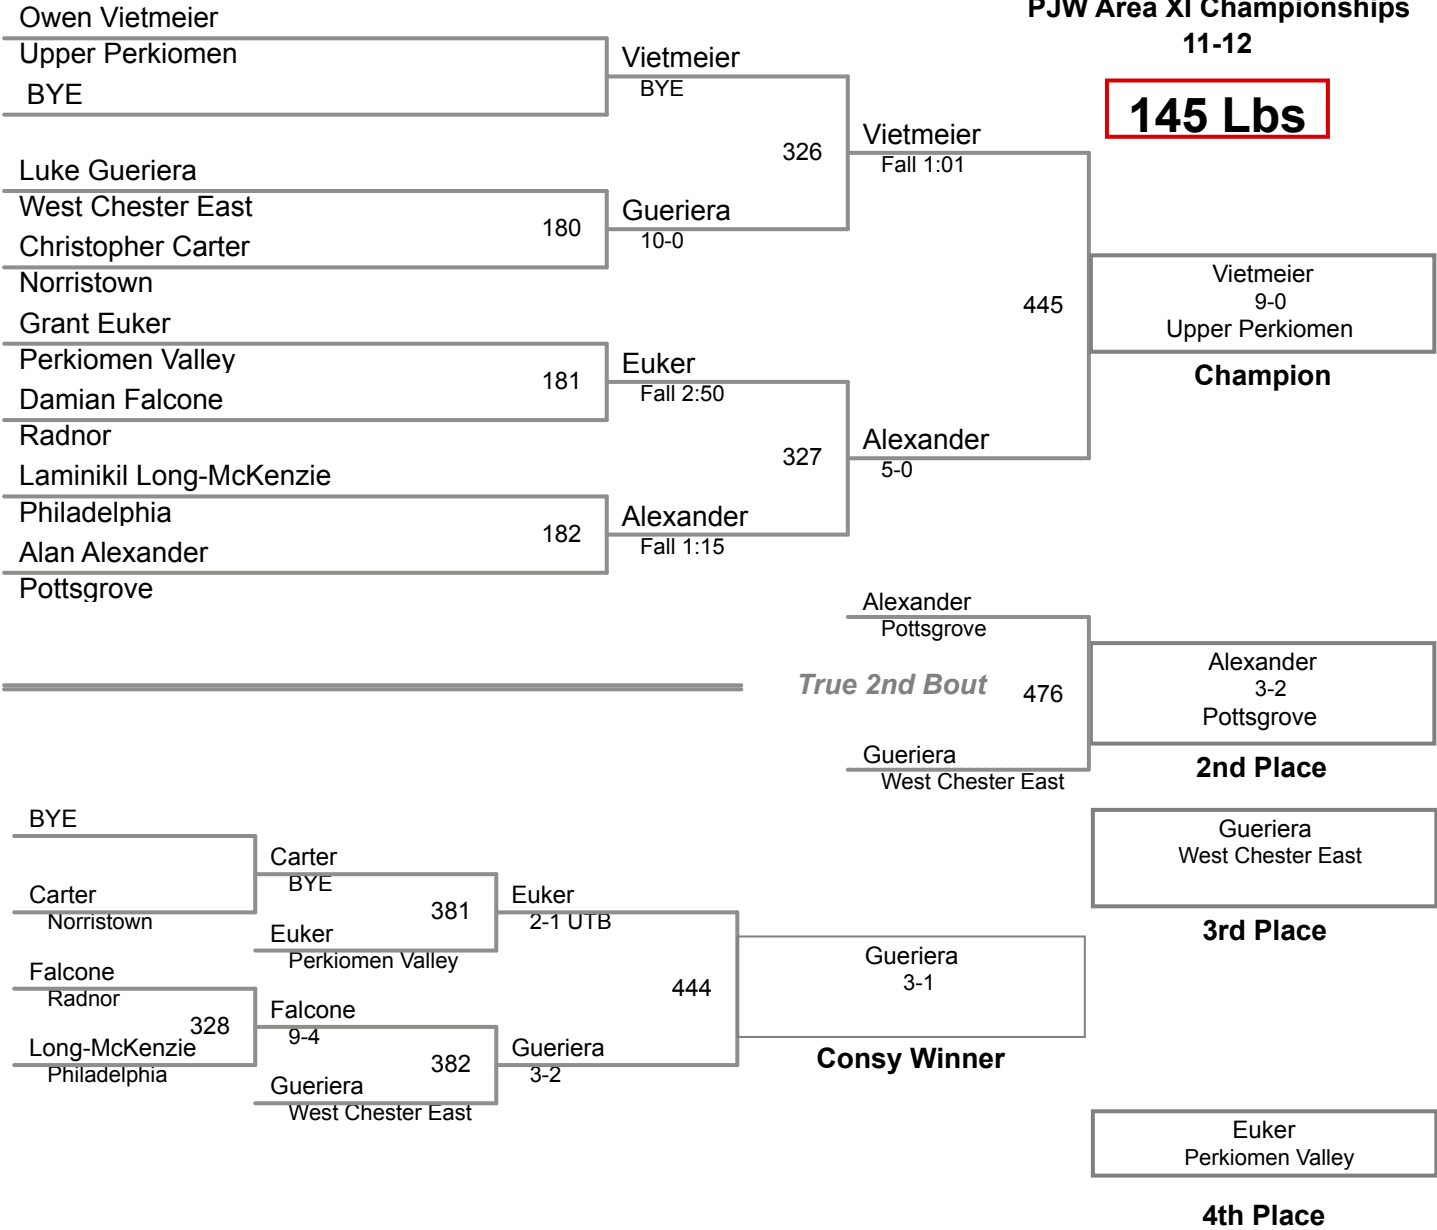

**PJW Area XI Championships
11-12**

145 Lbs