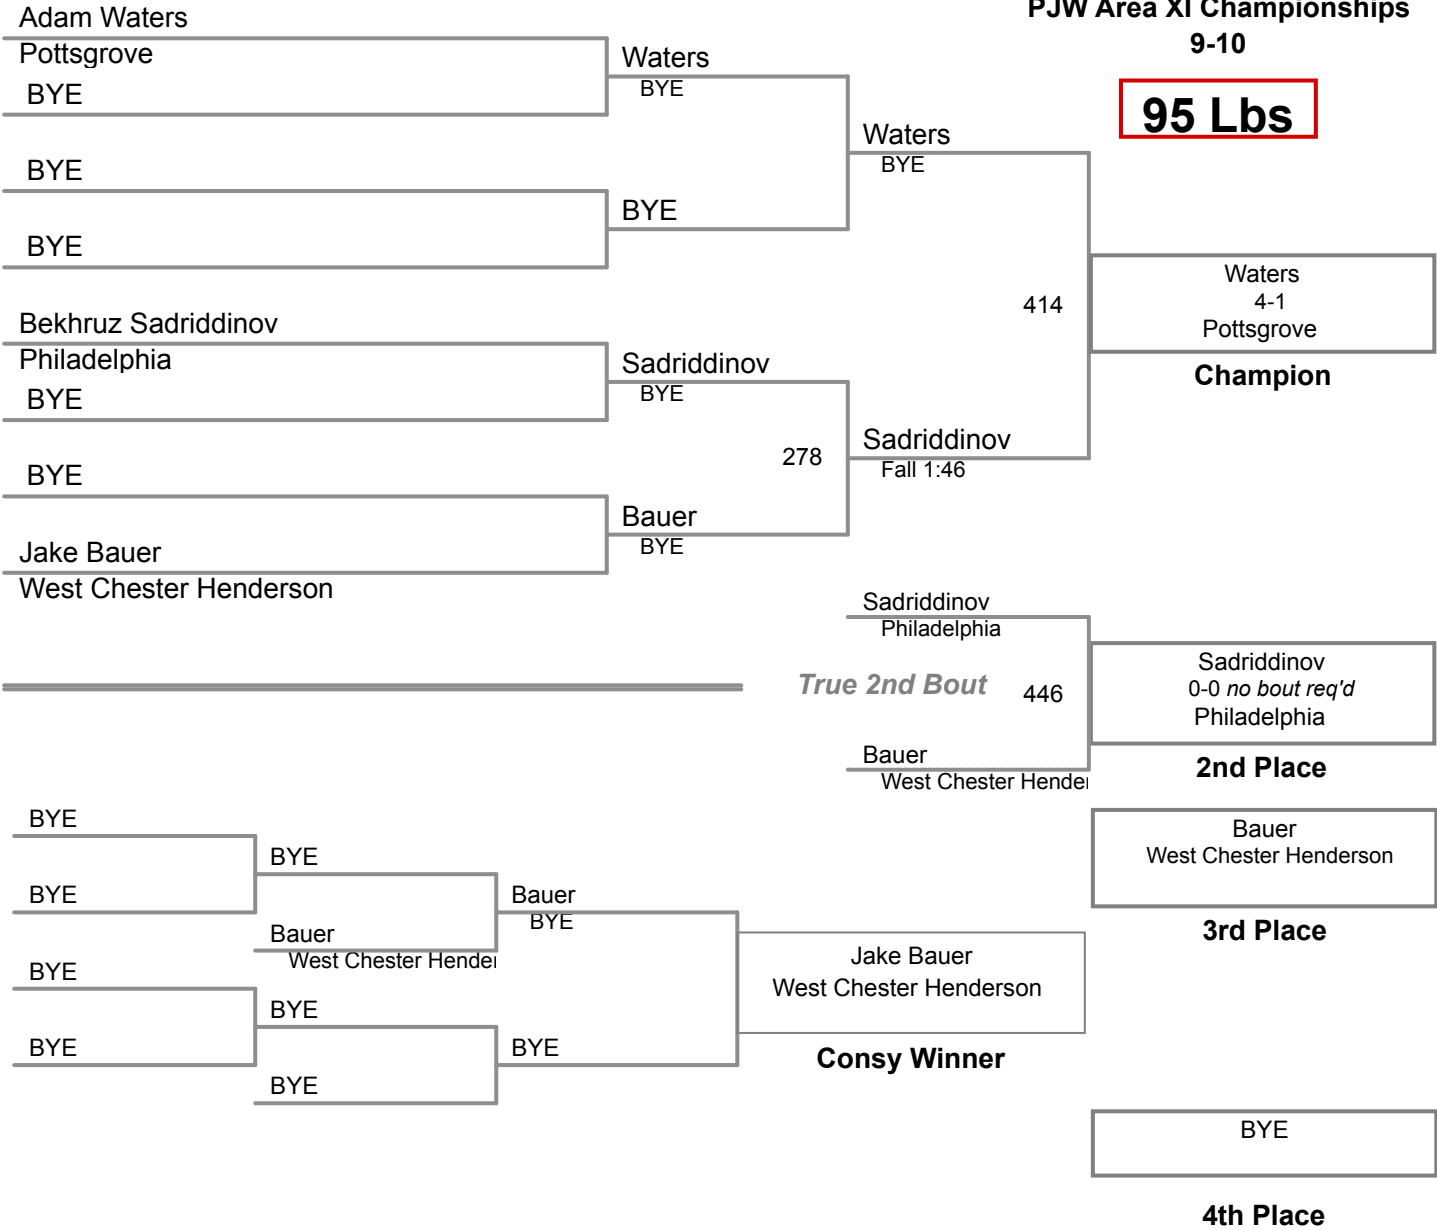

PJW Area XI Championships
9-10

95 Lbs