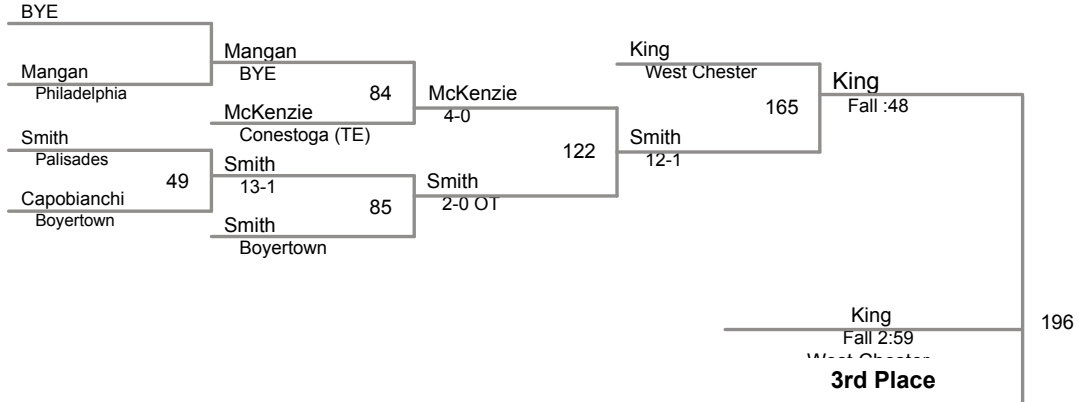

PJW Area XI Championships
Junior High

92 Lbs

**PJW Area XI Championships
Junior High**

97 Lbs

**PJW Area XI Championships
Junior High**

102 Lbs

PJW Area XI Championships
Junior High

107 Lbs