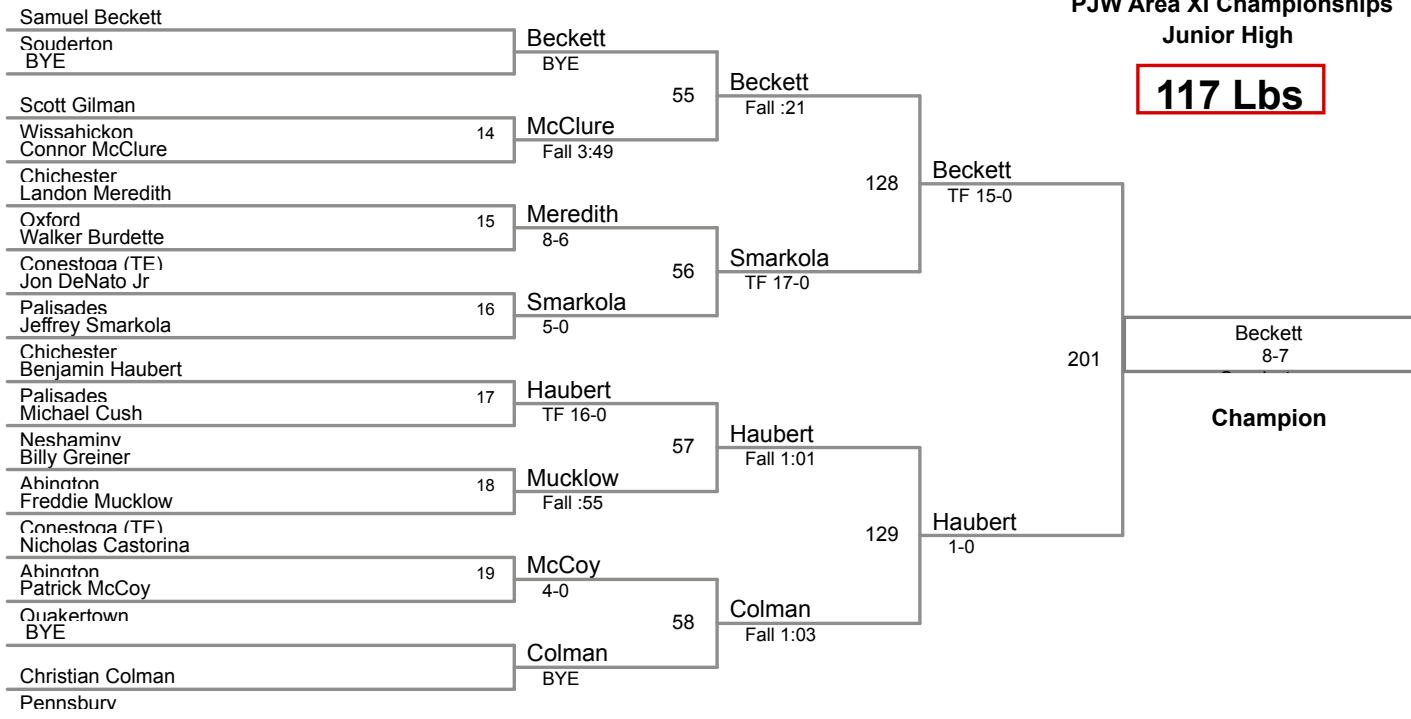

PJW Area XI Championships
Junior High

117 Lbs