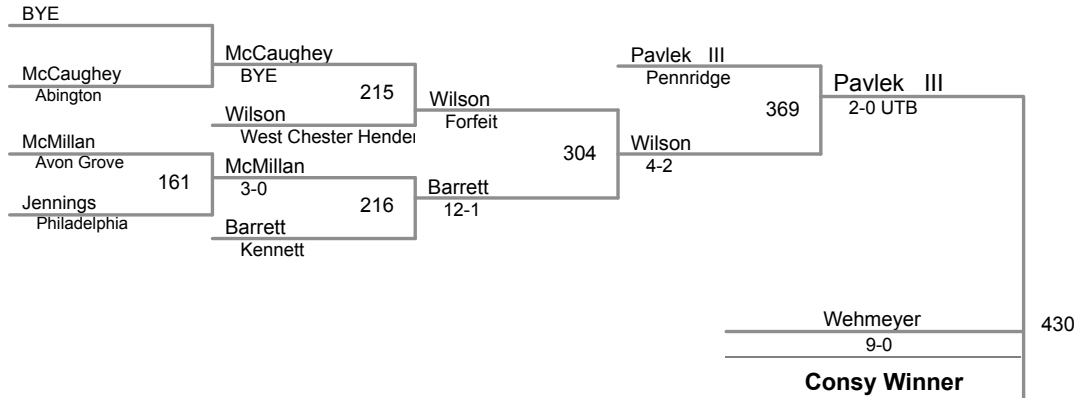

75 Lbs

**PJW Area XI Championships
11-12**

80 Lbs

PJW Area XI Championships

11-12

85 Lbs

**PJW Area XI Championships
11-12**

90 Lbs