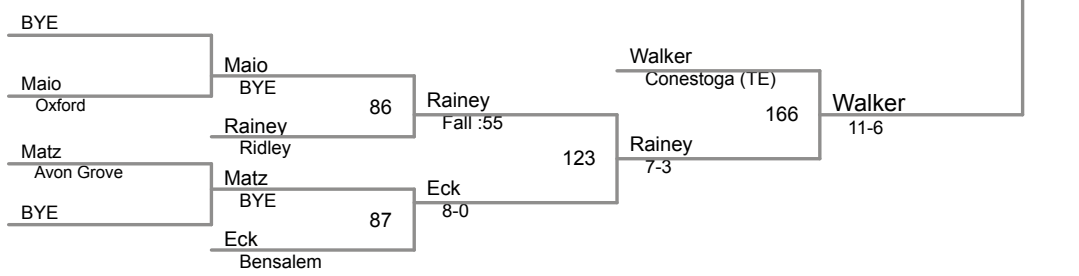

PJW Area XI Championships
Junior High

92 Lbs

**PJW Area XI Championships
Junior High**

97 Lbs

**PJW Area XI Championships
Junior High**

102 Lbs

PJW Area XI Championships
Junior High

107 Lbs