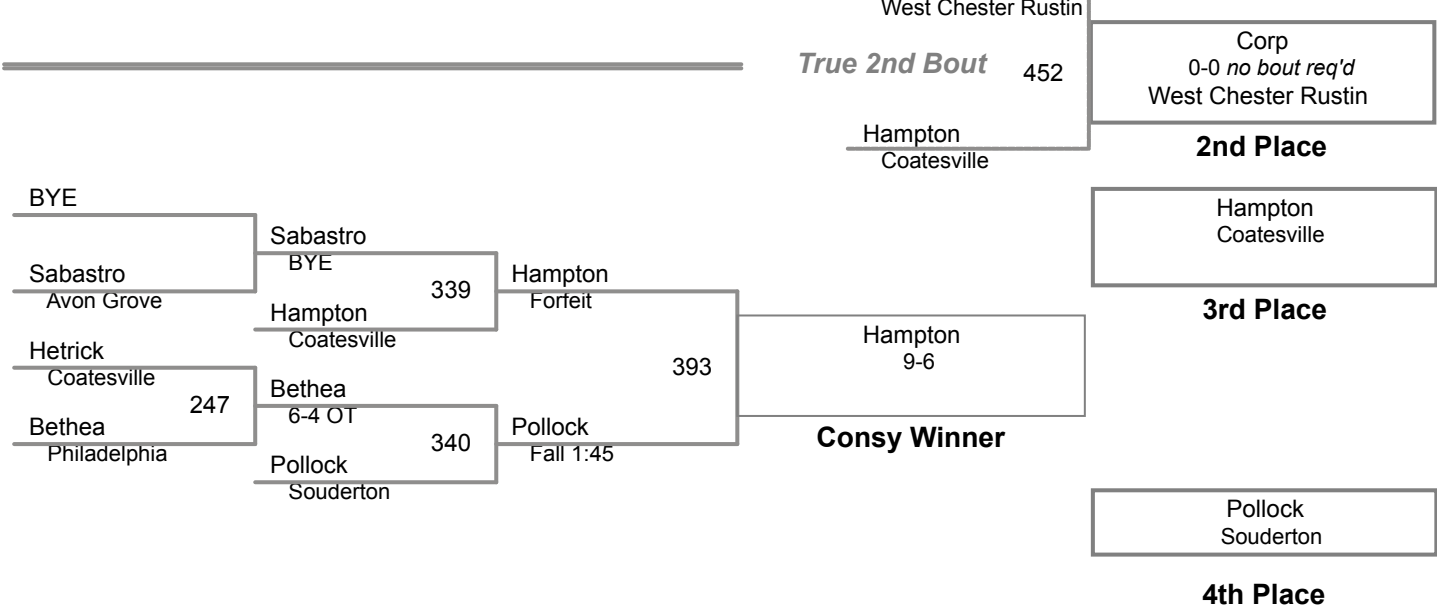

60 Lbs

**PJW Area XI Championships
8 and Under**

65 Lbs

**PJW Area XI Championships
8 and Under**

75 Lbs

**PJW Area XI Championships
8 and Under**

90 Lbs

PJW Area XI Championships
8 and Under