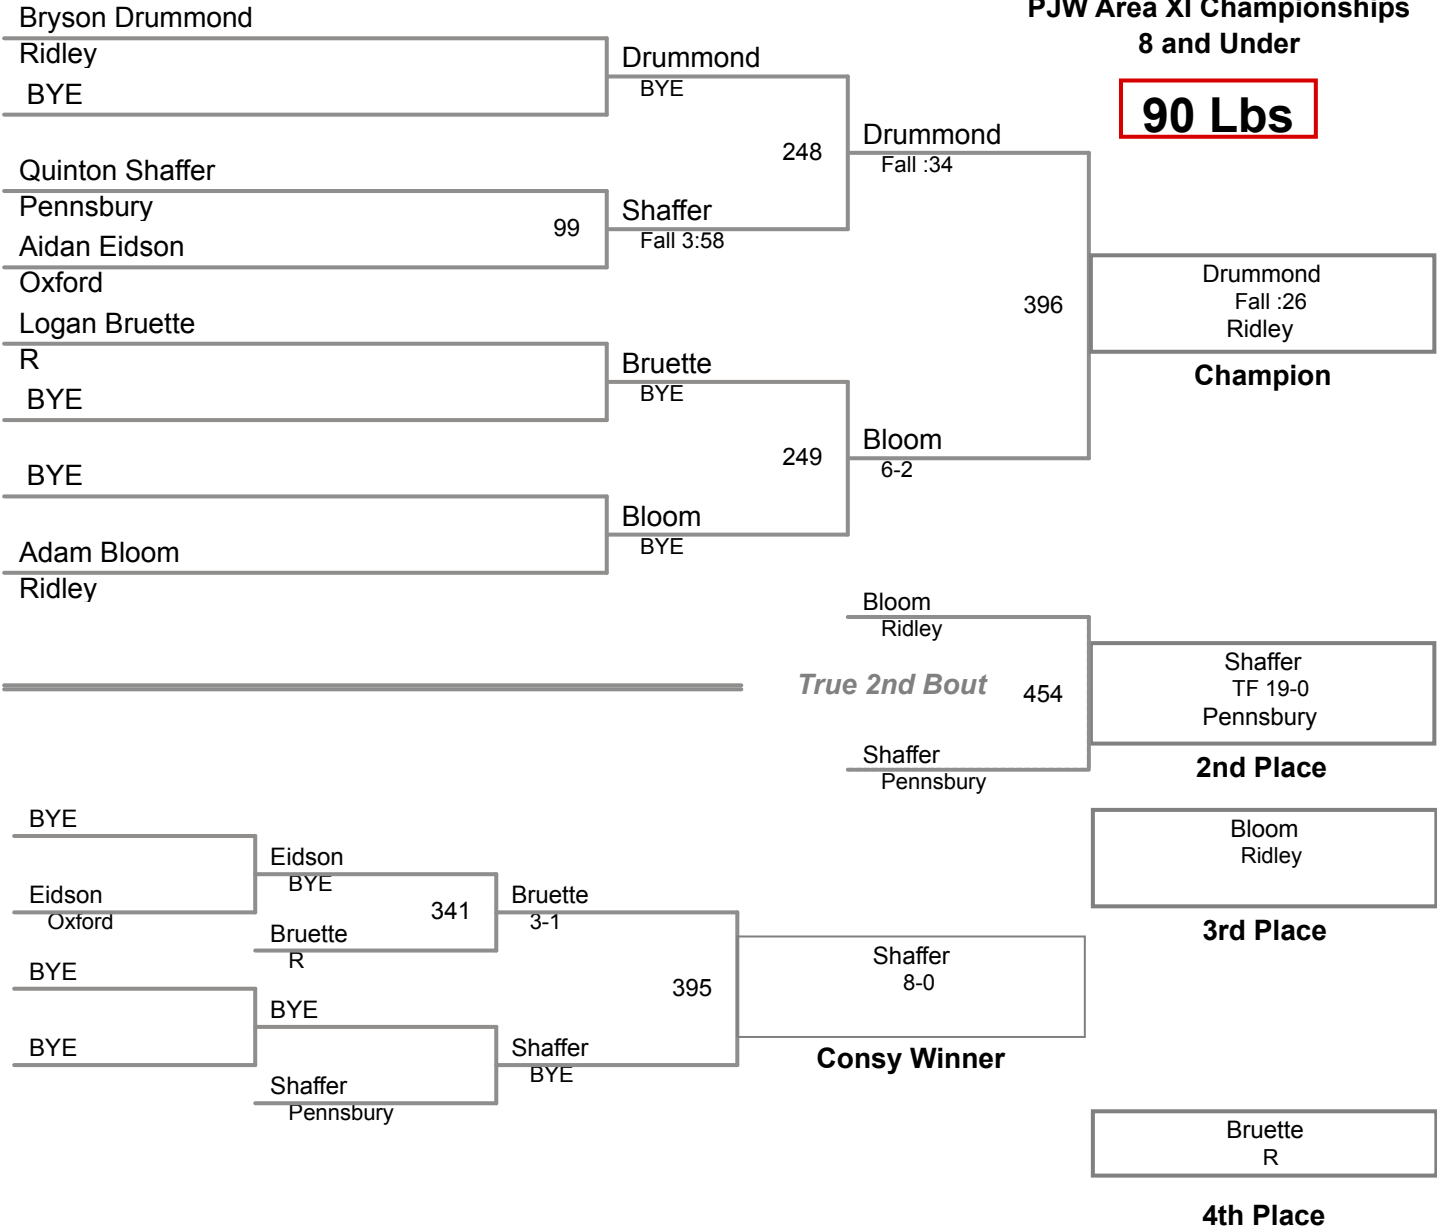

**PJW Area XI Championships
8 and Under**

90 Lbs