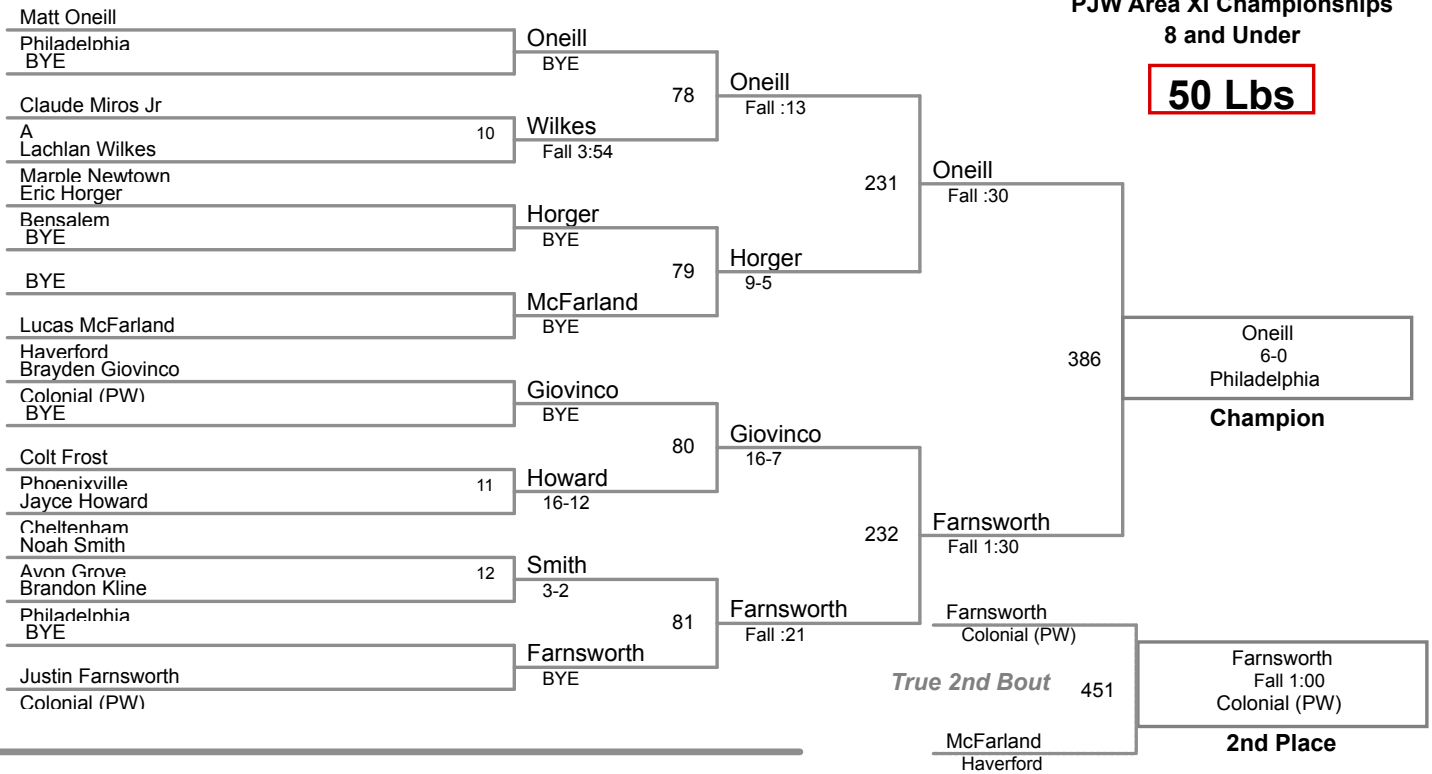

**PJW Area XI Championships
8 and Under**

45 Lbs

**PJW Area XI Championships
8 and Under**

50 Lbs

PJW Area XI Championships
8 and Under

55 Lbs

3rd Place

**PJW Area XI Championships
8 and Under**