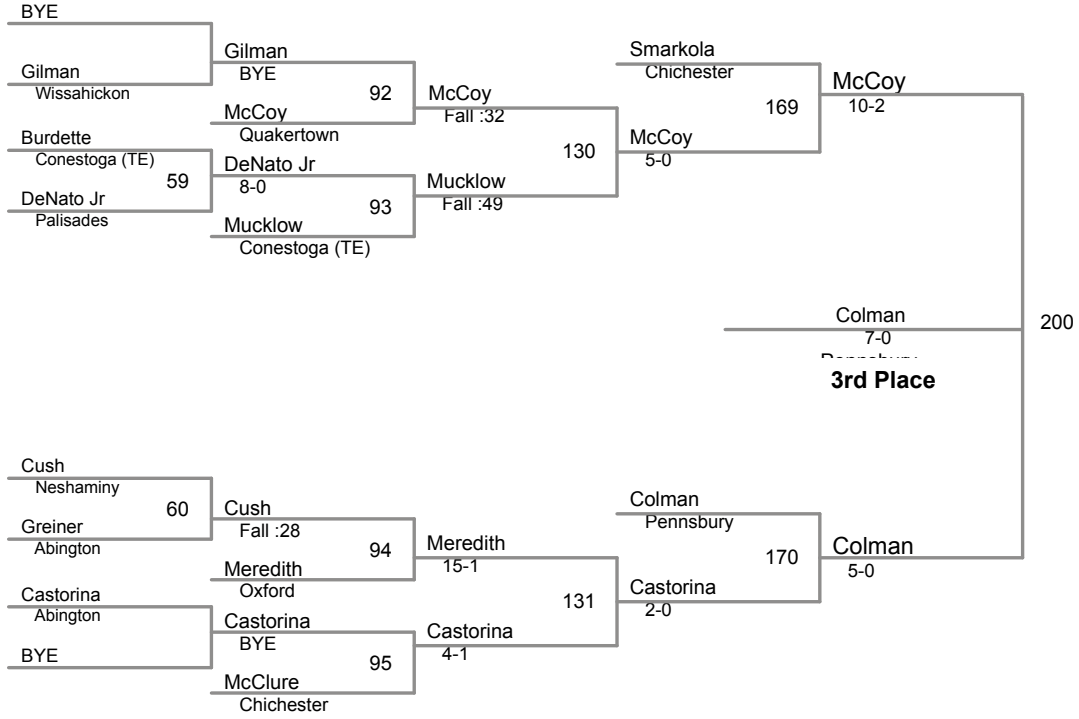

PJW Area XI Championships
Junior High

117 Lbs