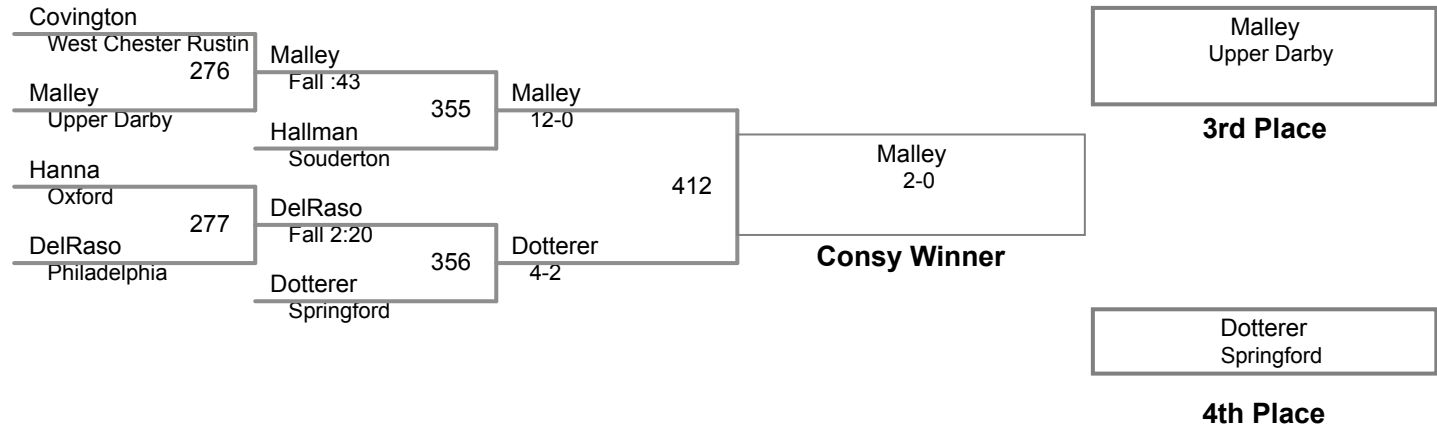

**PJW Area XI Championships
9-10**

90 Lbs