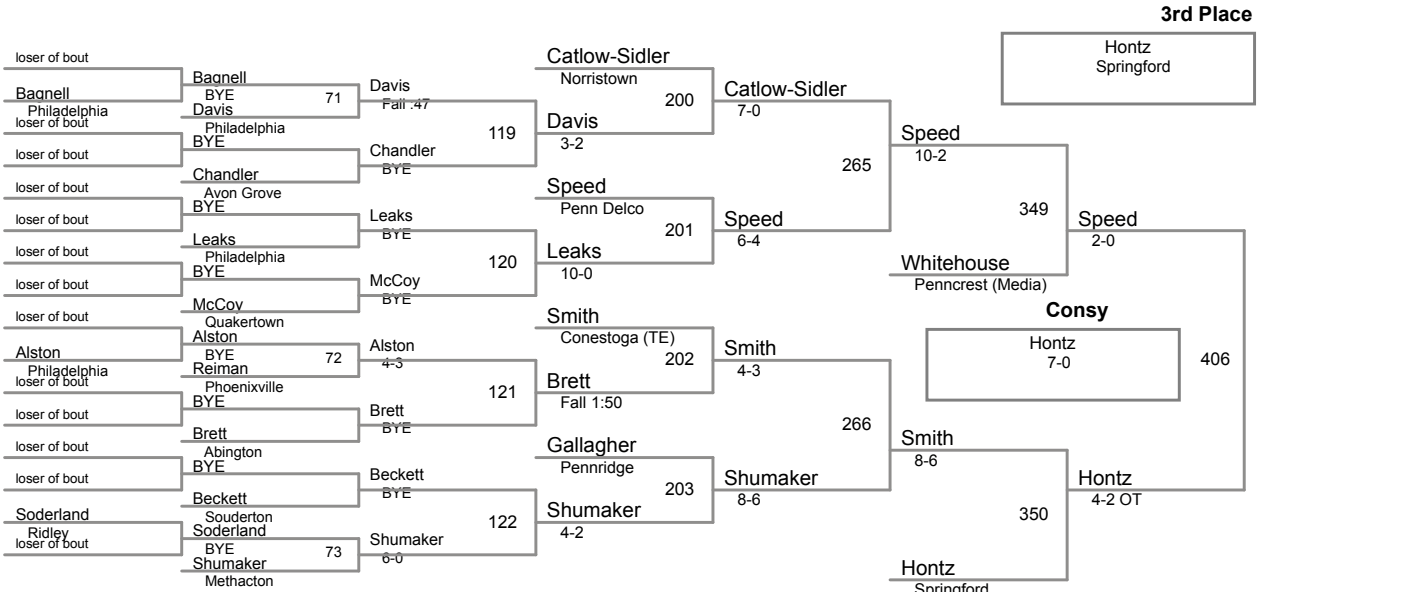

PJW Area XI Championships
9-10

75 Lbs