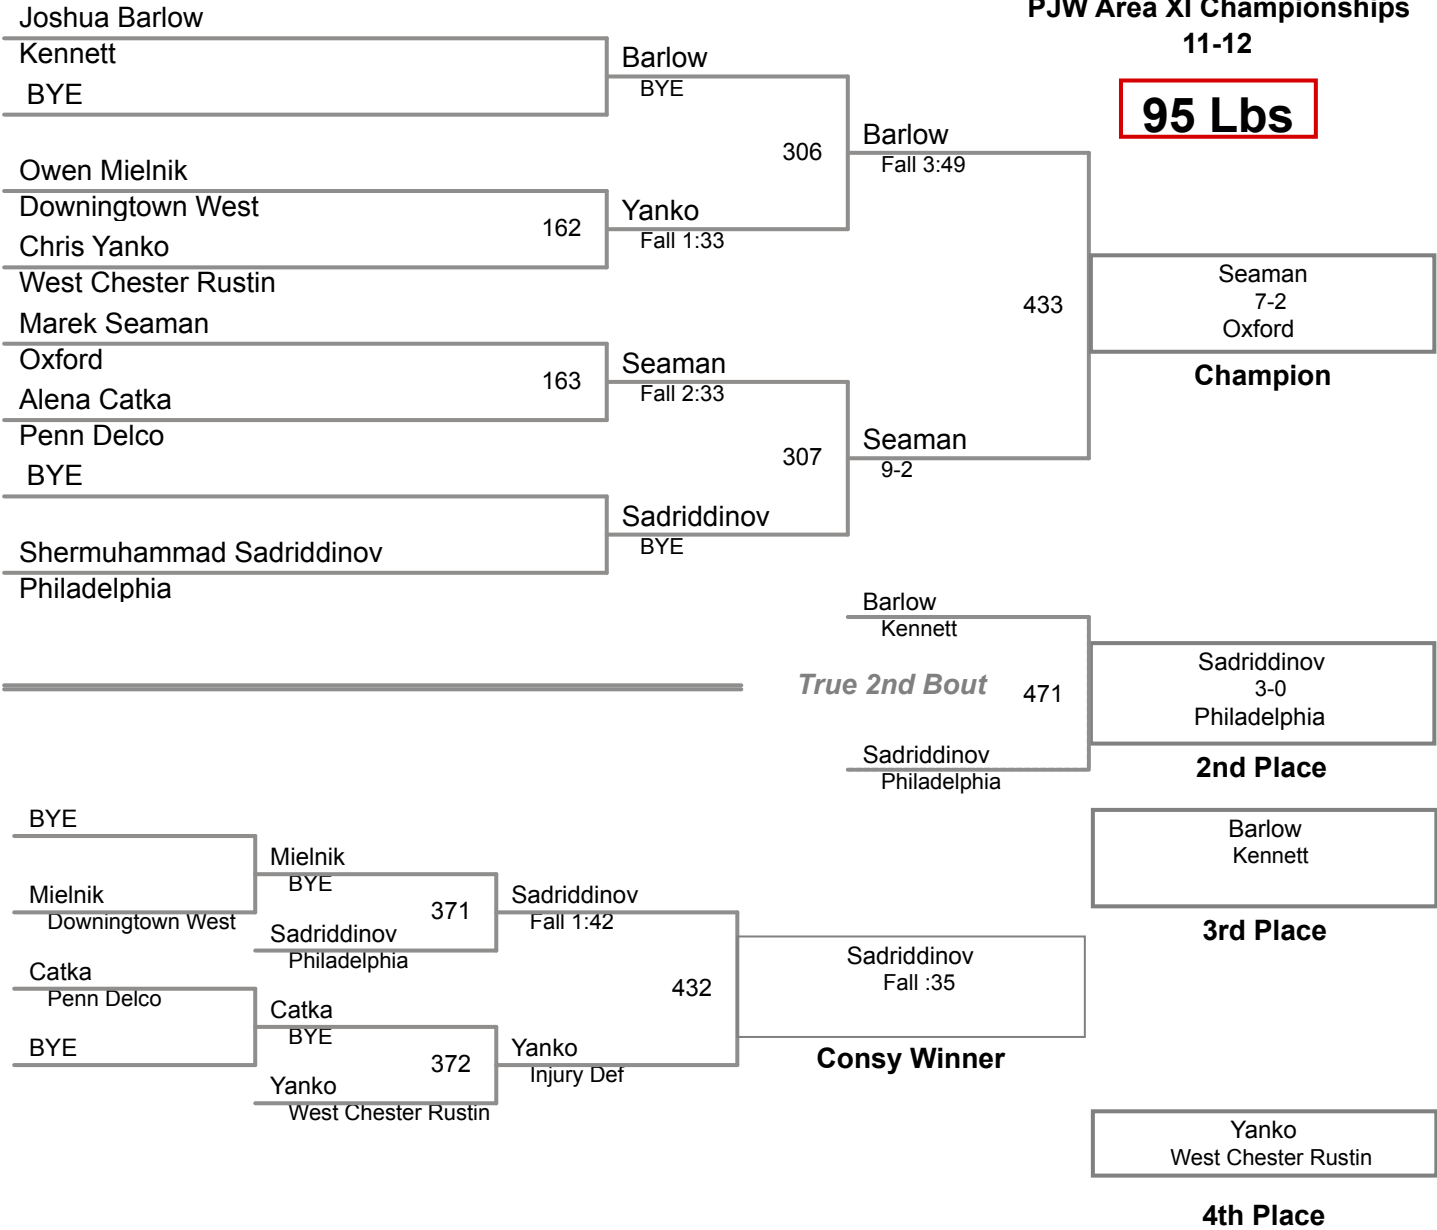

75 Lbs

**PJW Area XI Championships
11-12**

80 Lbs

PJW Area XI Championships

11-12

85 Lbs

**PJW Area XI Championships
11-12**

90 Lbs

**PJW Area XI Championships
11-12**

95 Lbs

PJW Area XI Championships

11-12

100 Lbs

PJW Area XI Championships

11-12

105 Lbs