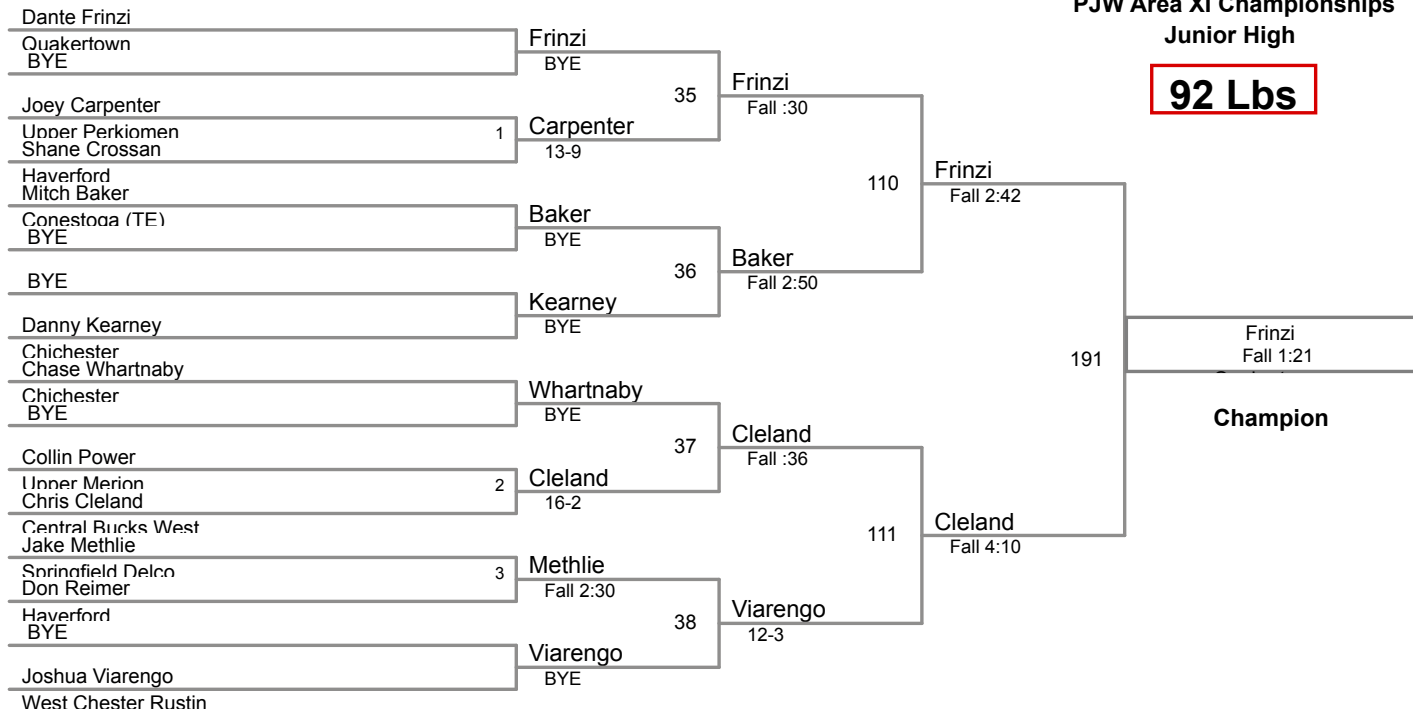

PJW Area XI Championships
Junior High

92 Lbs