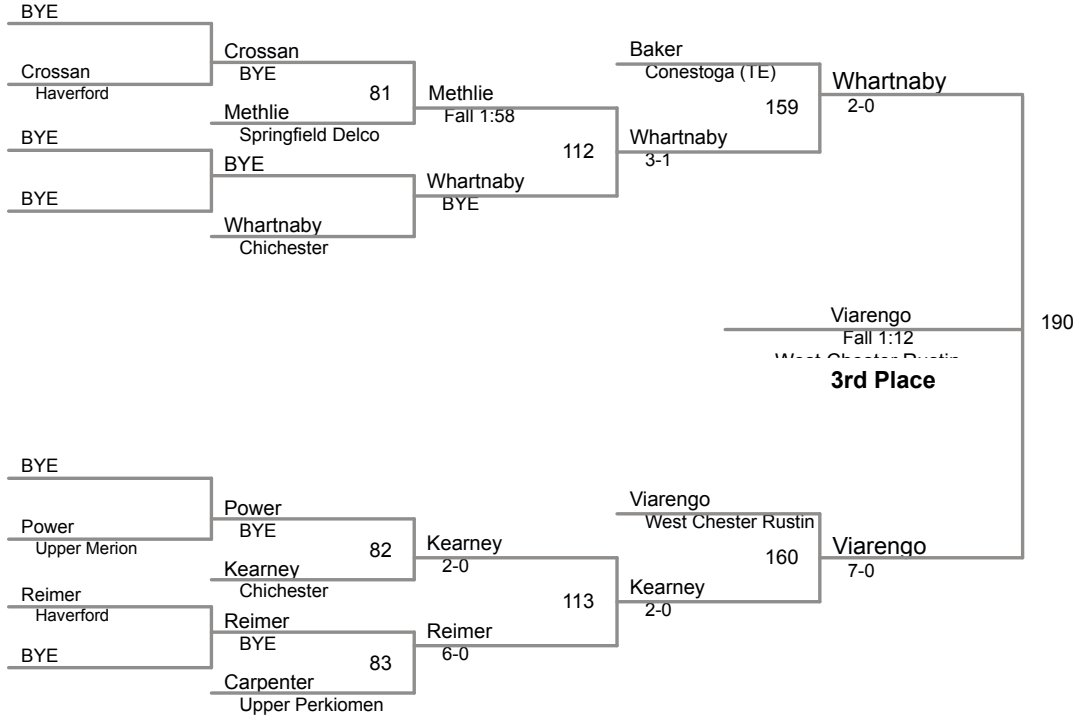

PJW Area XI Championships
Junior High

92 Lbs