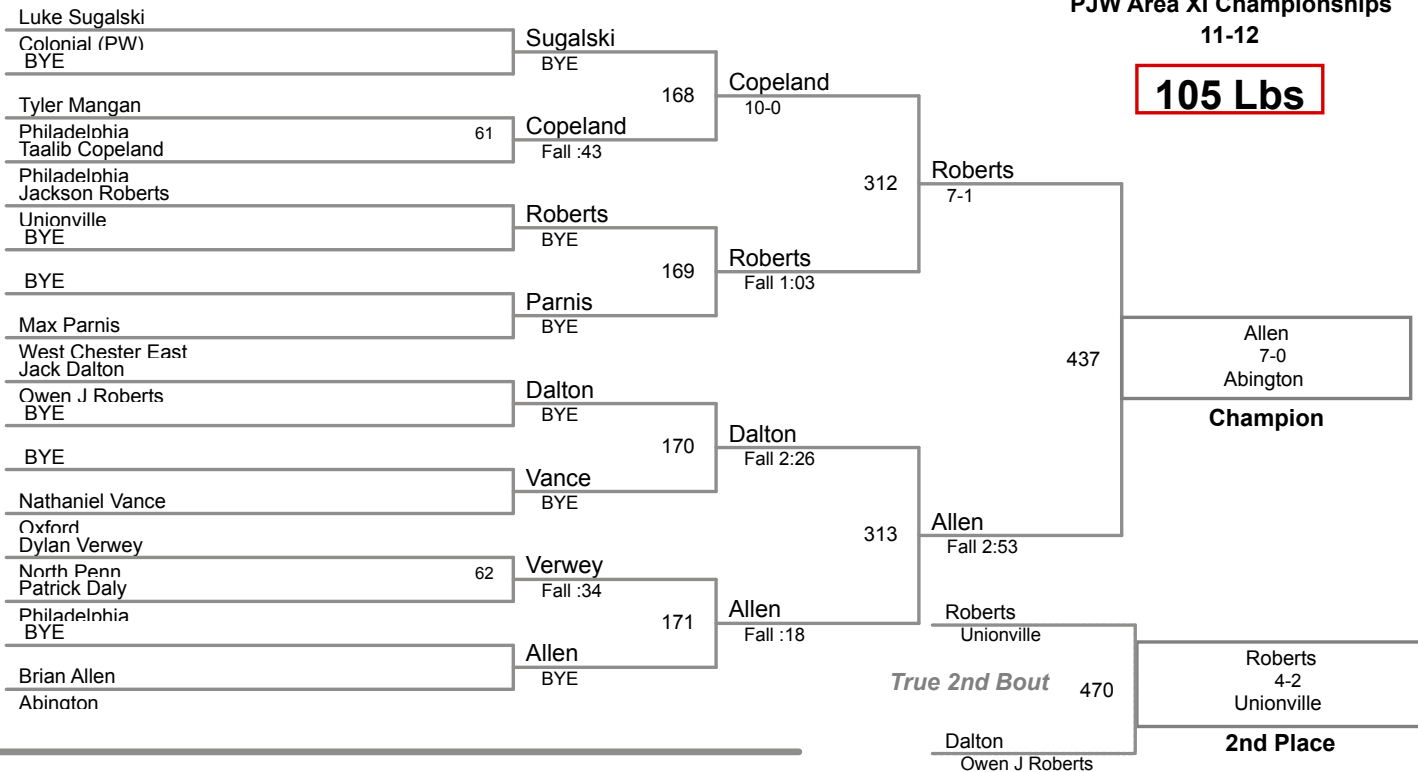

**PJW Area XI Championships
11-12**

95 Lbs

PJW Area XI Championships

11-12

100 Lbs

PJW Area XI Championships

11-12

105 Lbs