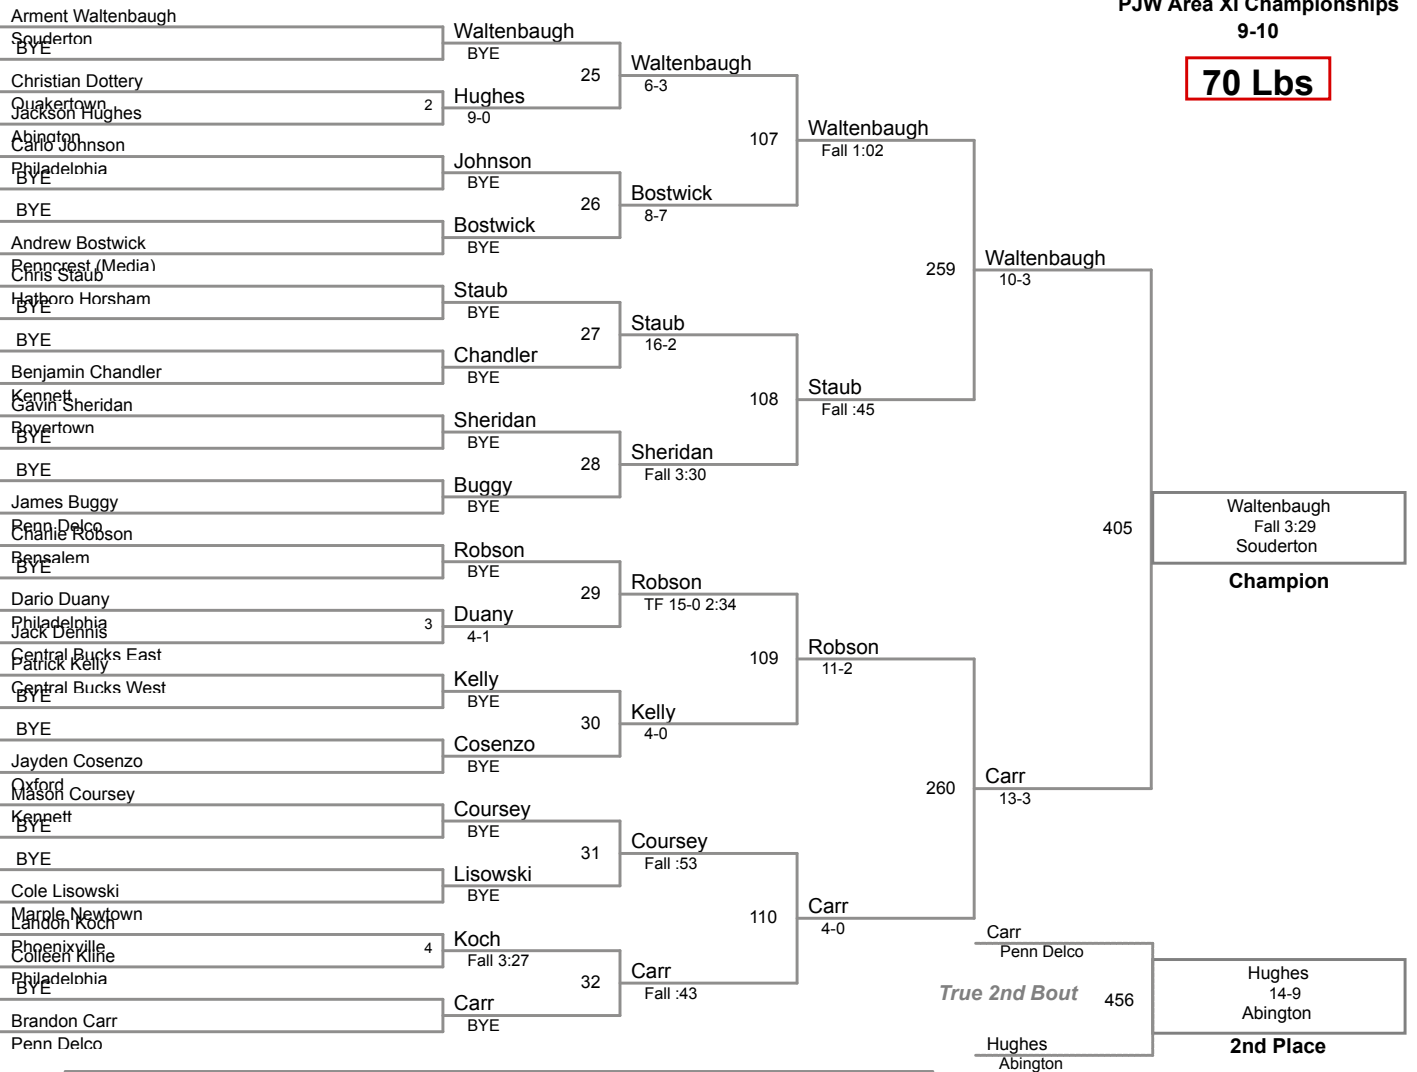

PJW Area XI Championships
9-10

70 Lbs