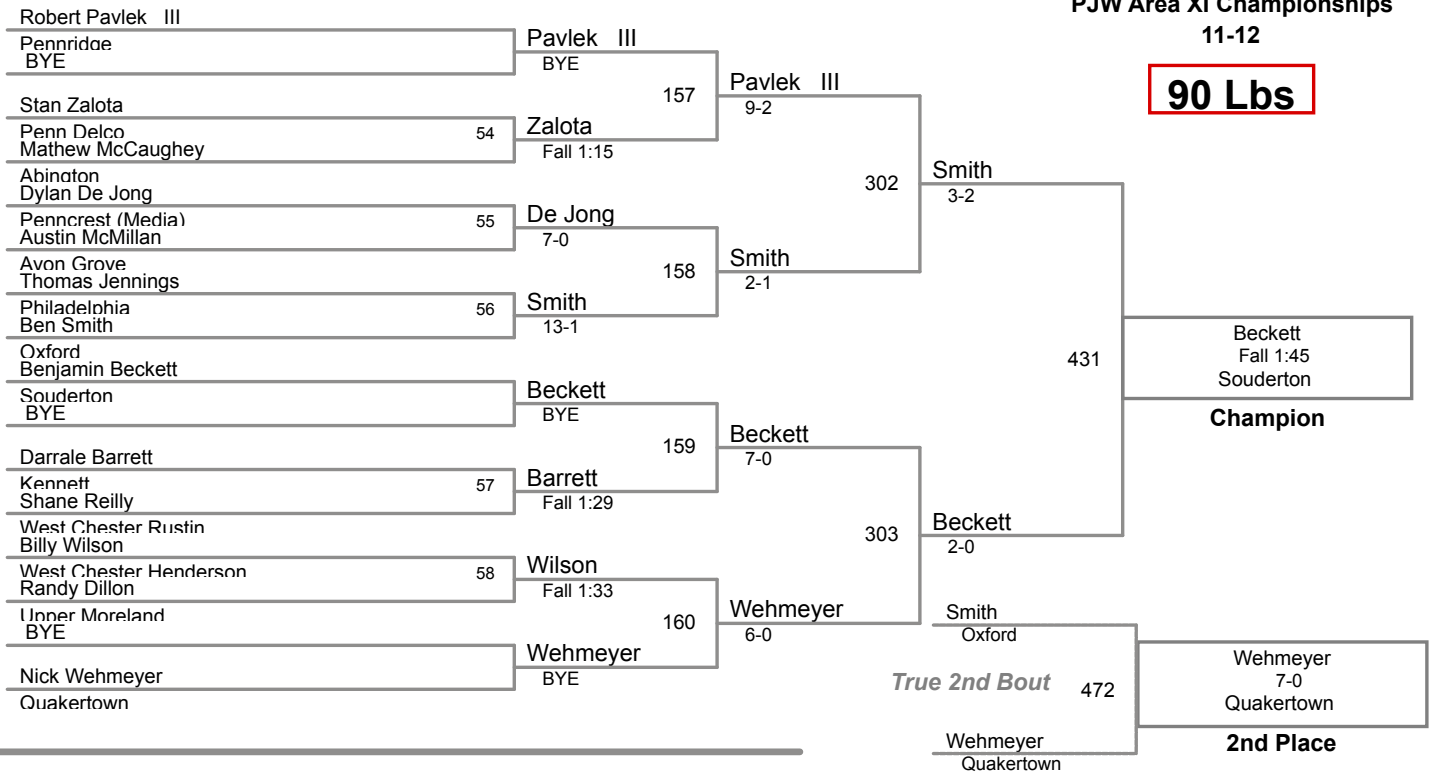

75 Lbs

**PJW Area XI Championships
11-12**

80 Lbs

PJW Area XI Championships

11-12

85 Lbs

**PJW Area XI Championships
11-12**

90 Lbs