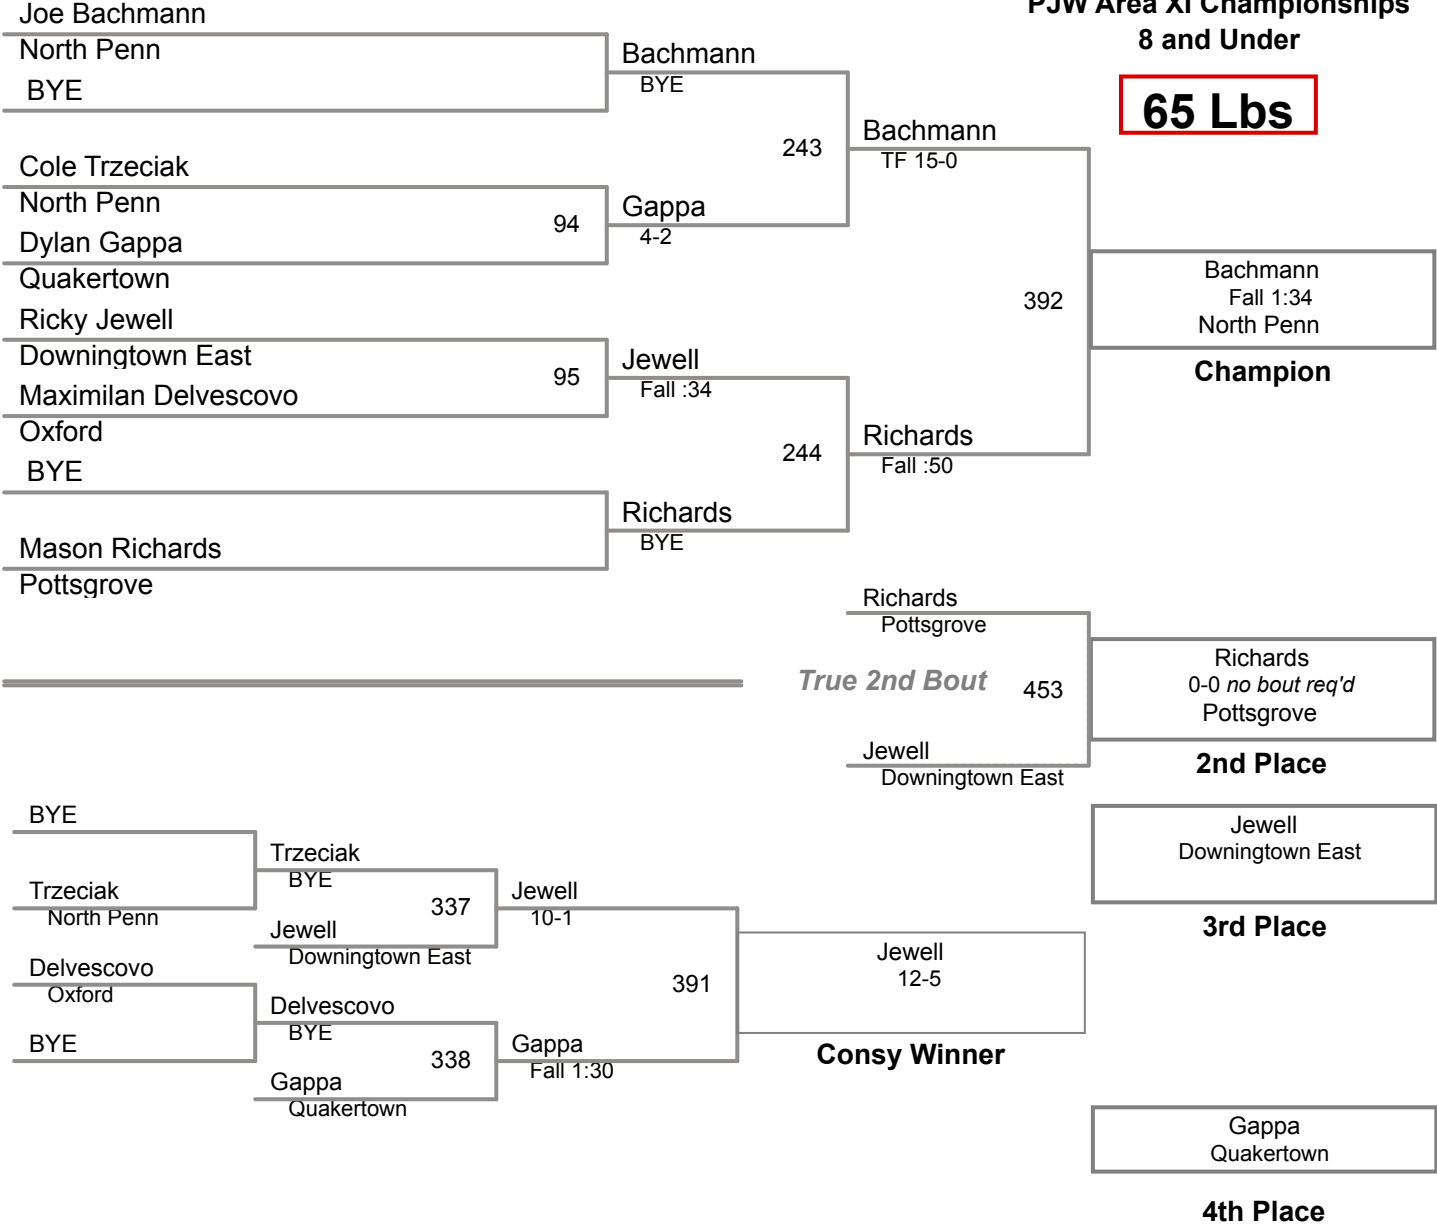

**PJW Area XI Championships
8 and Under**

65 Lbs