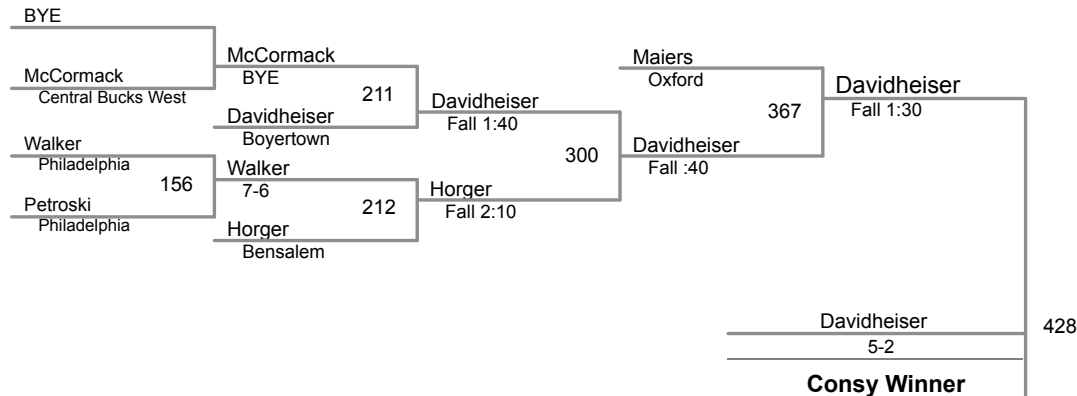

75 Lbs

**PJW Area XI Championships
11-12**

80 Lbs

PJW Area XI Championships

11-12

85 Lbs

**PJW Area XI Championships
11-12**

90 Lbs