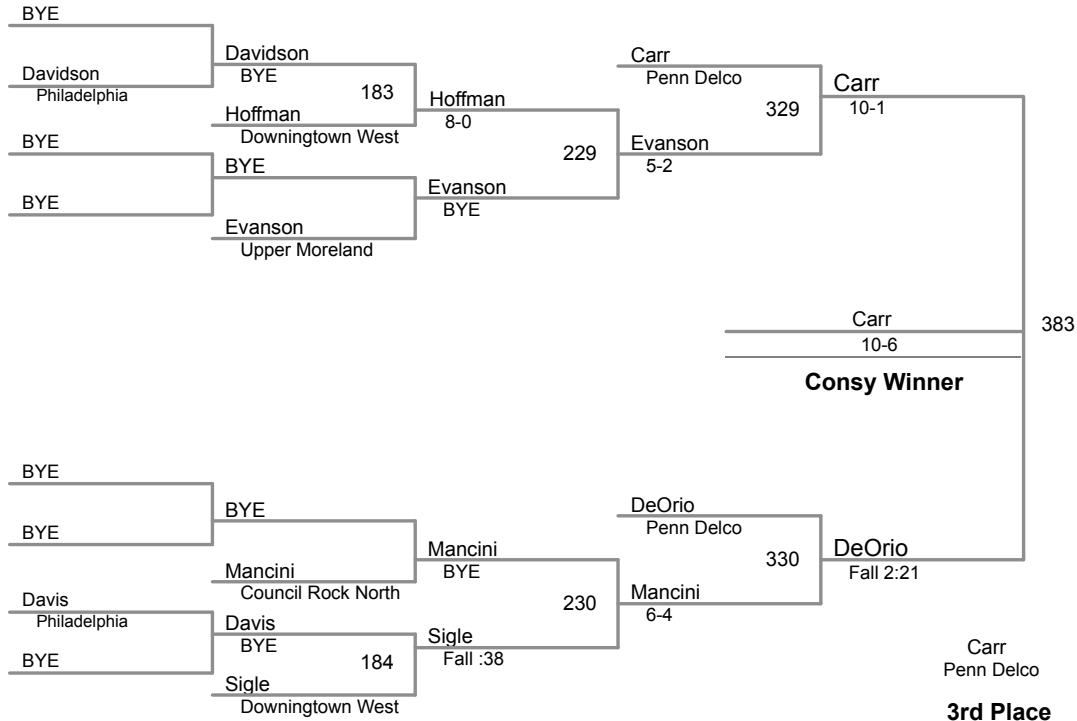

**PJW Area XI Championships
8 and Under**

45 Lbs

**PJW Area XI Championships
8 and Under**

50 Lbs

PJW Area XI Championships
8 and Under

55 Lbs

3rd Place

**PJW Area XI Championships
8 and Under**