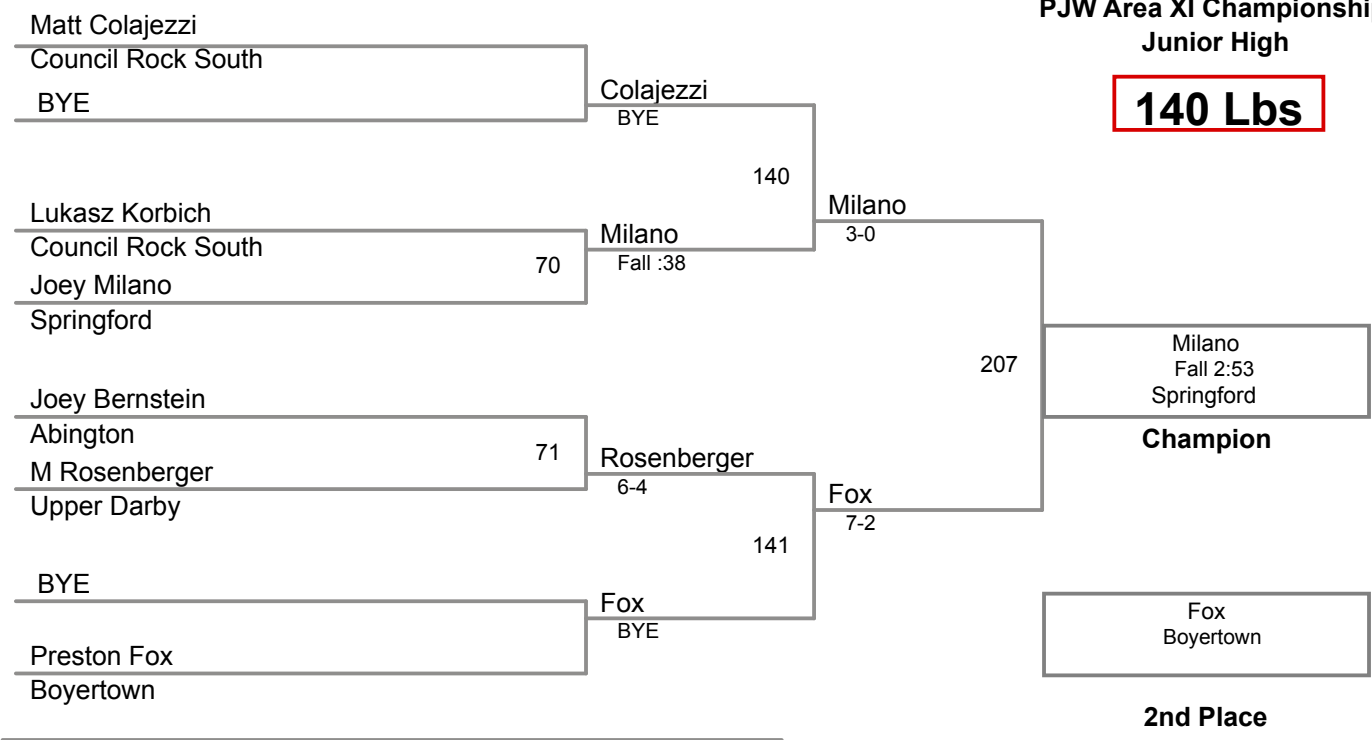

**PJW Area XI Championships
Junior High**

140 Lbs