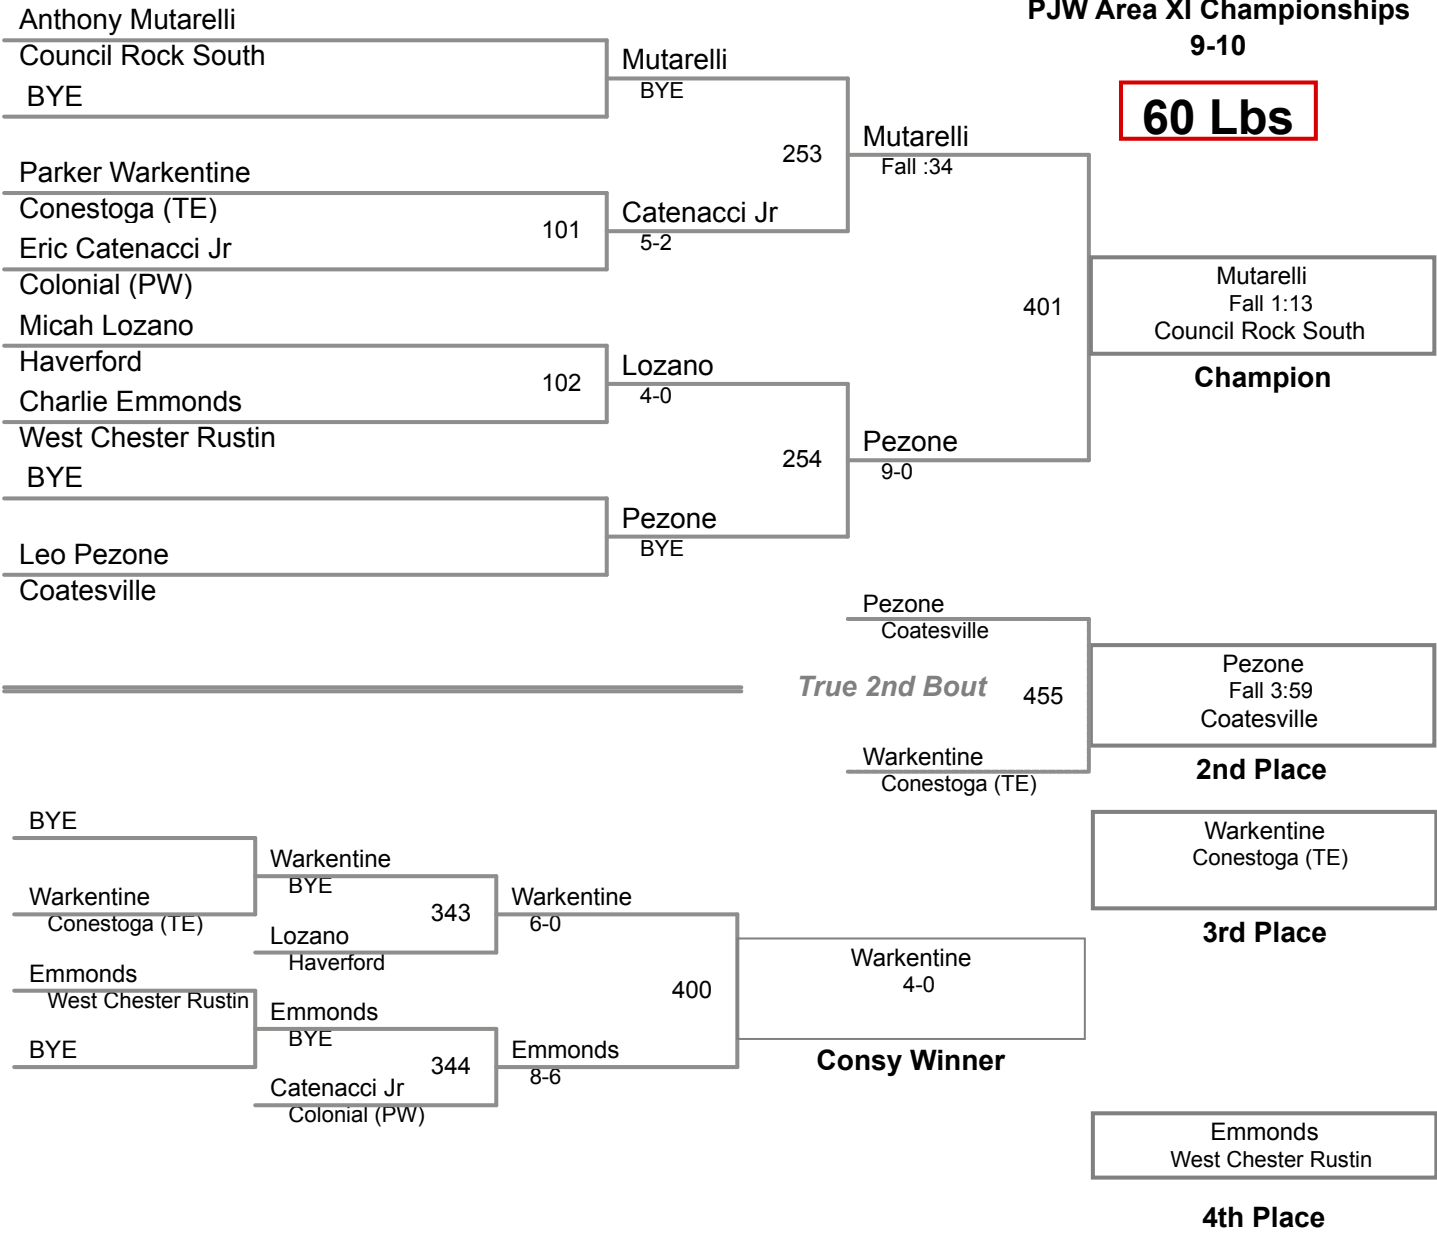

110 Lbs

**PJW Area XI Championships
9-10**

55 Lbs

**PJW Area XI Championships
9-10**

60 Lbs

PJW Area XI Championships

9-10

65 Lbs