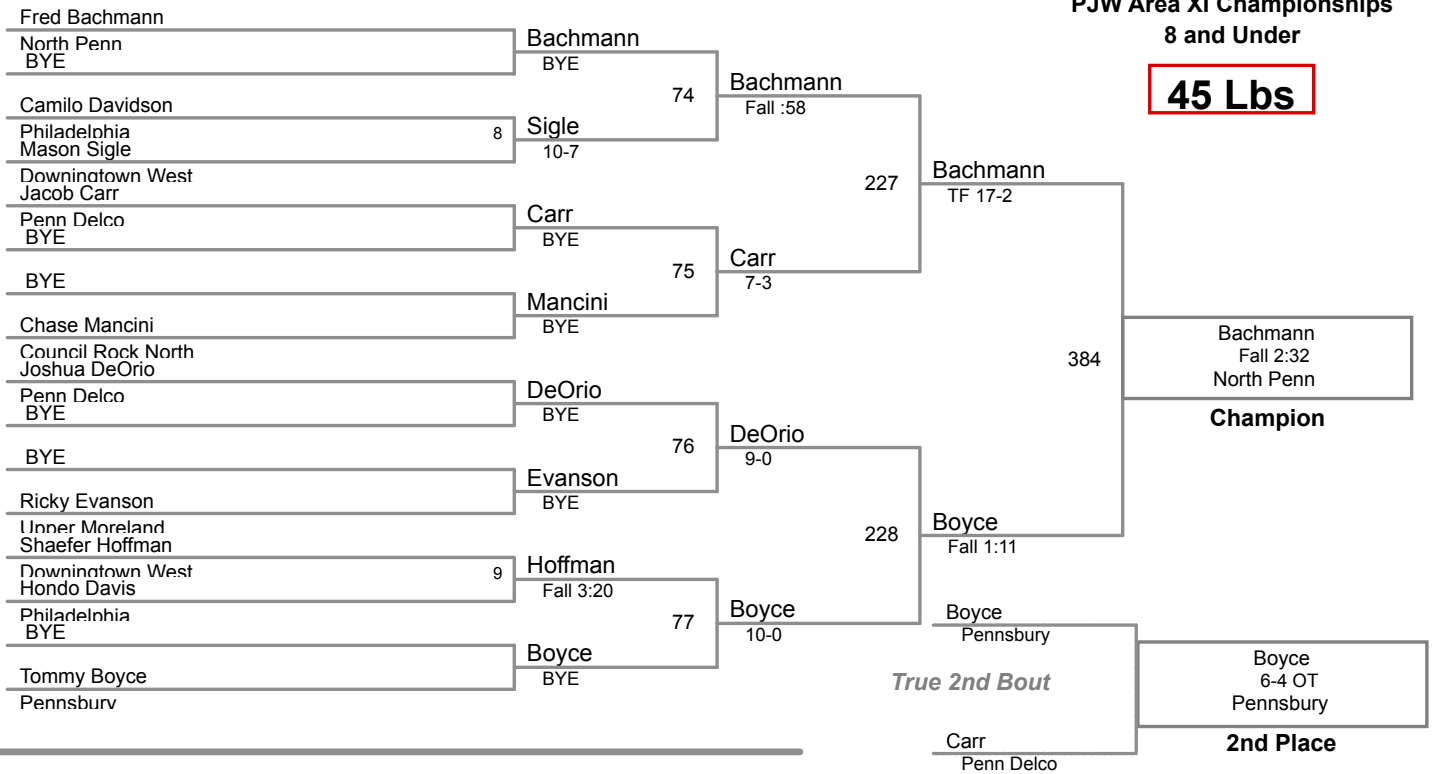

**PJW Area XI Championships
8 and Under**

45 Lbs

**PJW Area XI Championships
8 and Under**

50 Lbs

PJW Area XI Championships
8 and Under

55 Lbs

3rd Place

**PJW Area XI Championships
8 and Under**