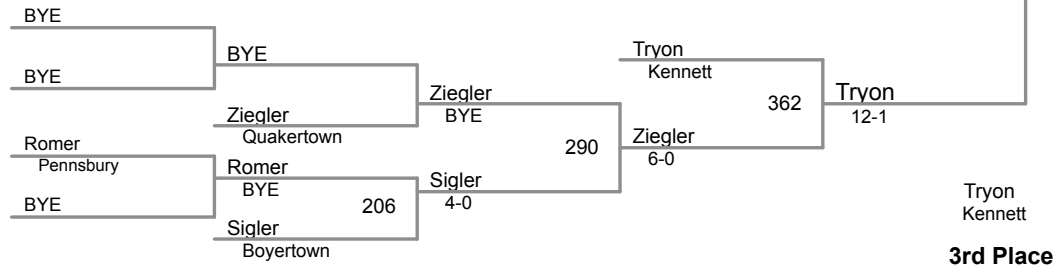

PJW Area XI Championships
9-10

150 Lbs

**PJW Area XI Championships
11-12**

65 Lbs

**PJW Area XI Championships
11-12**

70 Lbs

PJW Area XI Championships

11-12

75 Lbs

**PJW Area XI Championships
11-12**

80 Lbs

PJW Area XI Championships

11-12

85 Lbs

**PJW Area XI Championships
11-12**

90 Lbs