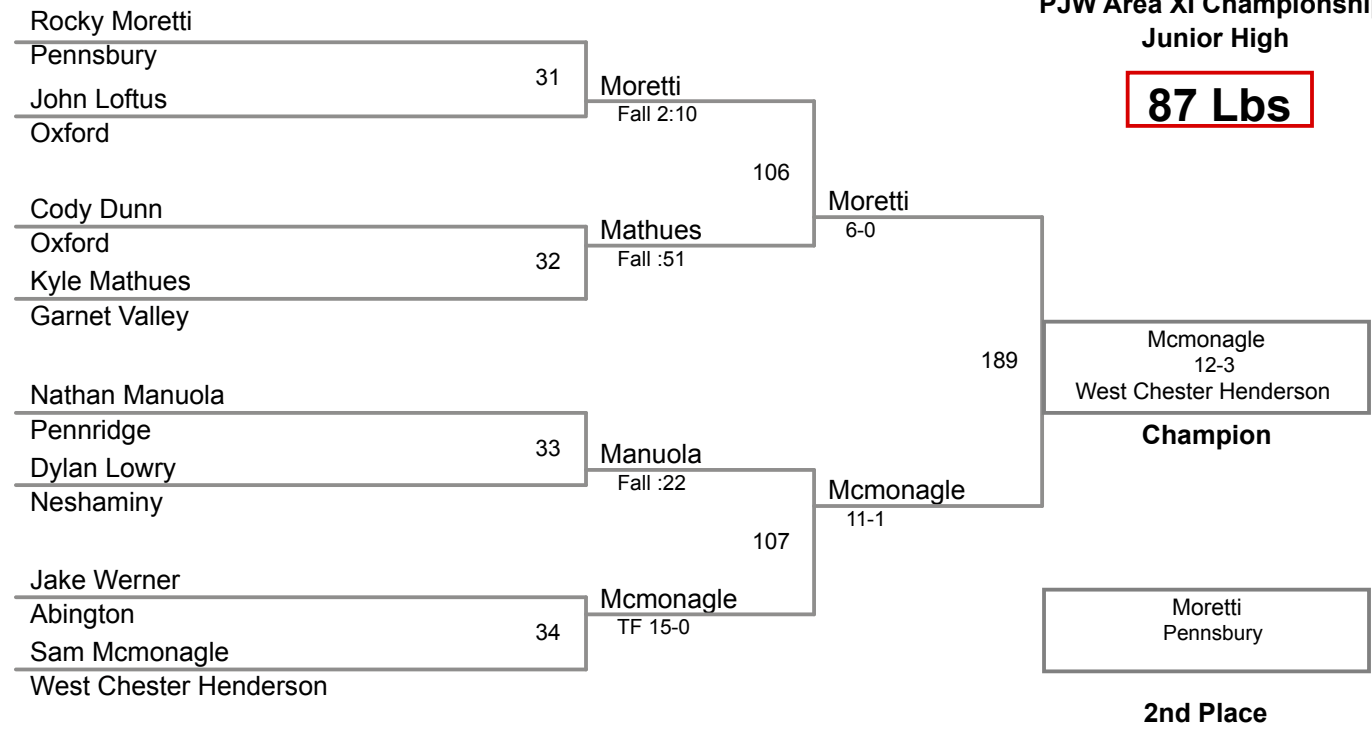

**PJW Area XI Championships
11-12**

145 Lbs

**PJW Area XI Championships
Junior High**

77 Lbs

**PJW Area XI Championships
Junior High**

82 Lbs

**PJW Area XI Championships
Junior High**

87 Lbs