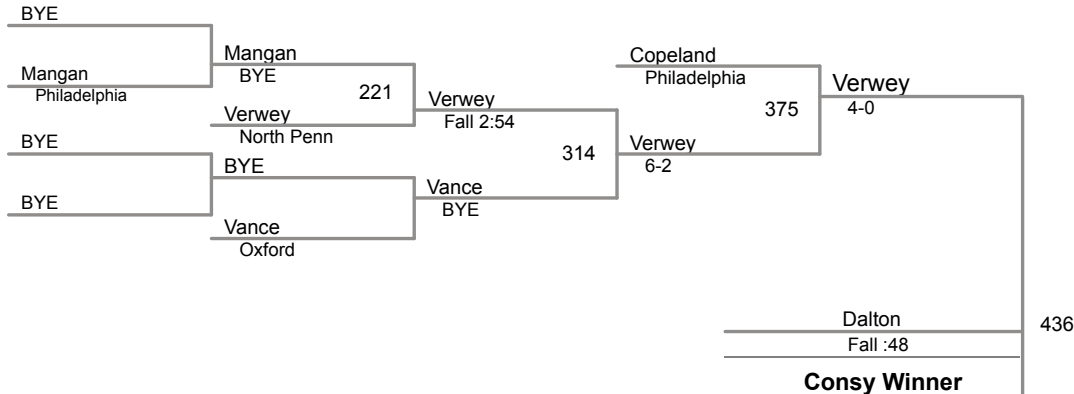

**PJW Area XI Championships
11-12**

95 Lbs

PJW Area XI Championships

11-12

100 Lbs

PJW Area XI Championships

11-12

105 Lbs