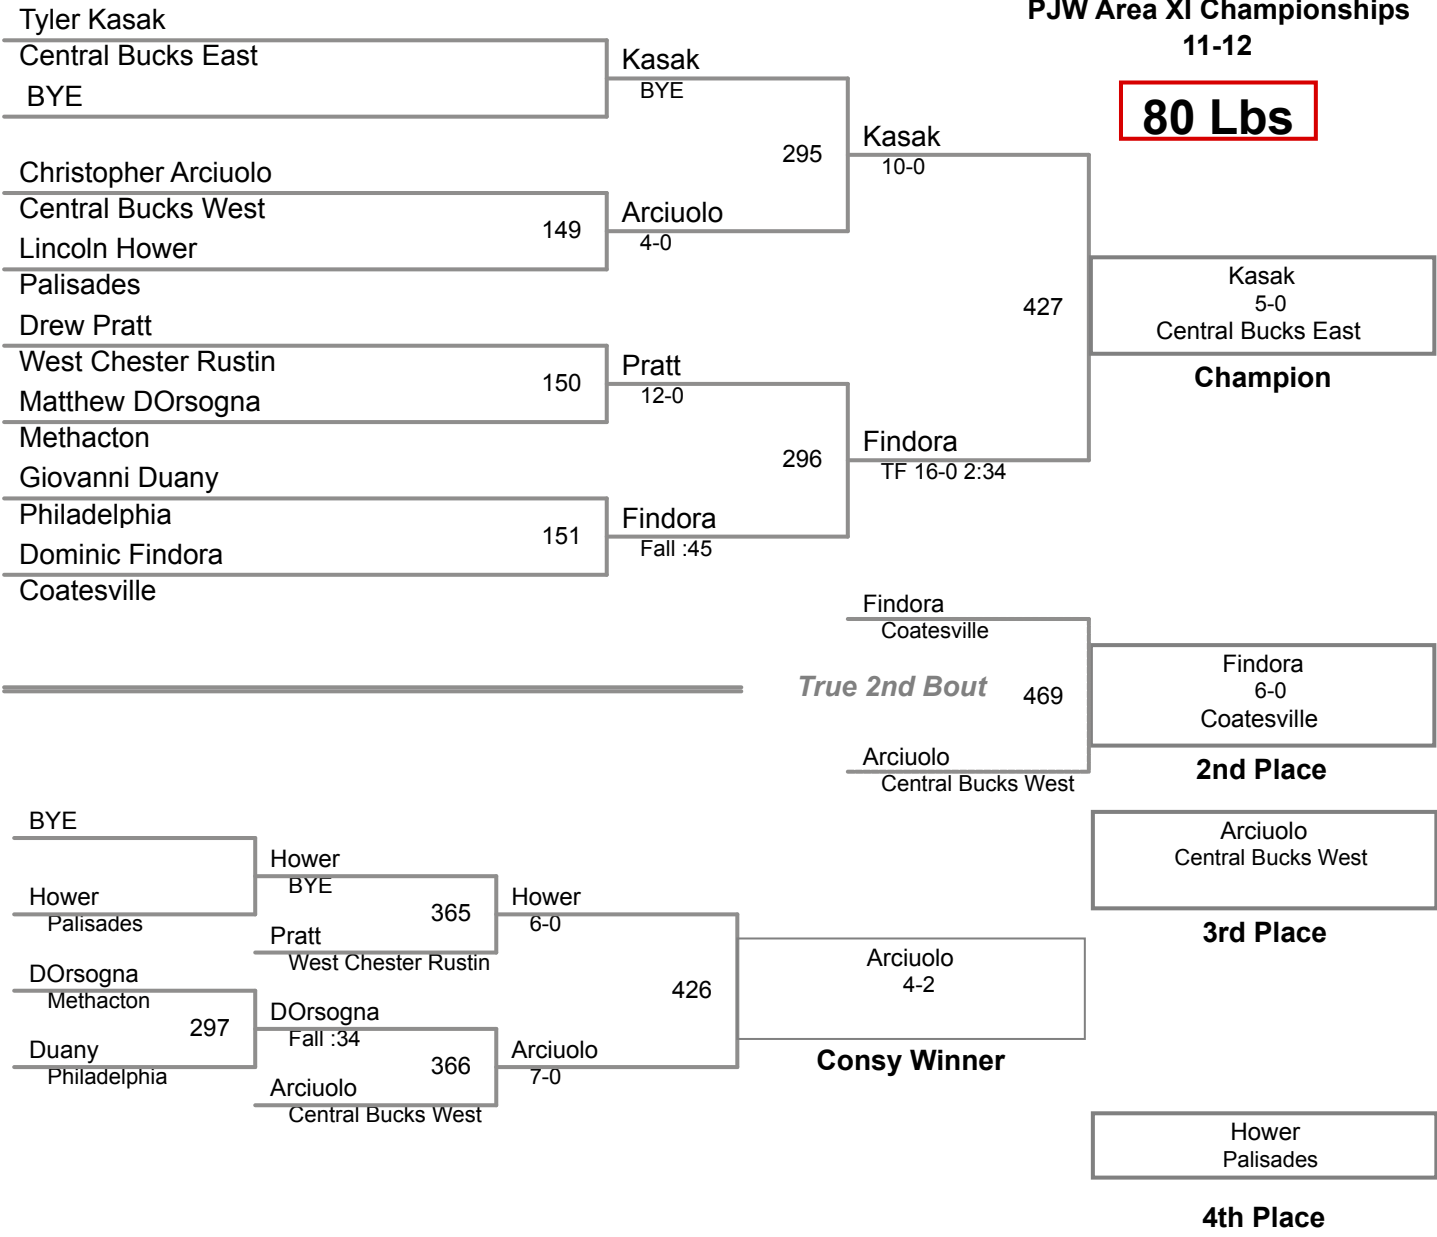

**PJW Area XI Championships
11-12**

80 Lbs