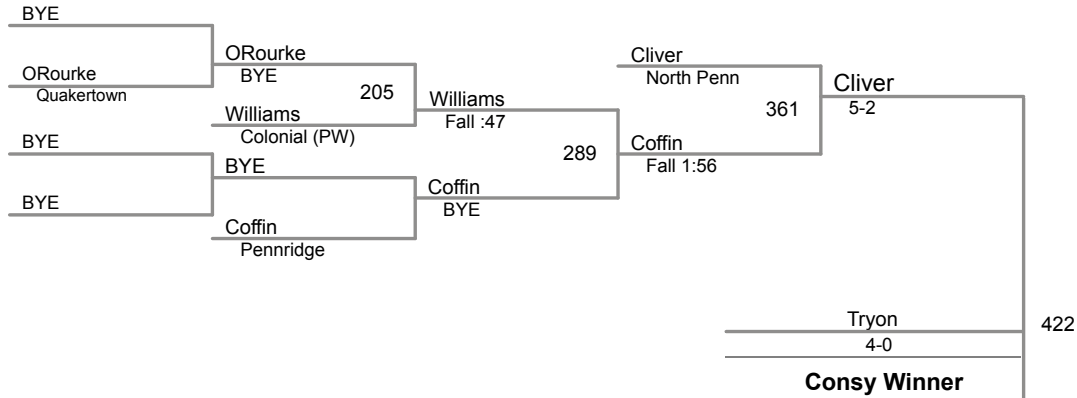

**PJW Area XI Championships  
11-12**

**65 Lbs**

PJW Area XI Championships

11-12

**70 Lbs**

PJW Area XI Championships

11-12

**75 Lbs**

**PJW Area XI Championships  
11-12**

**80 Lbs**

PJW Area XI Championships

11-12

**85 Lbs**

PJW Area XI Championships

11-12

**90 Lbs**