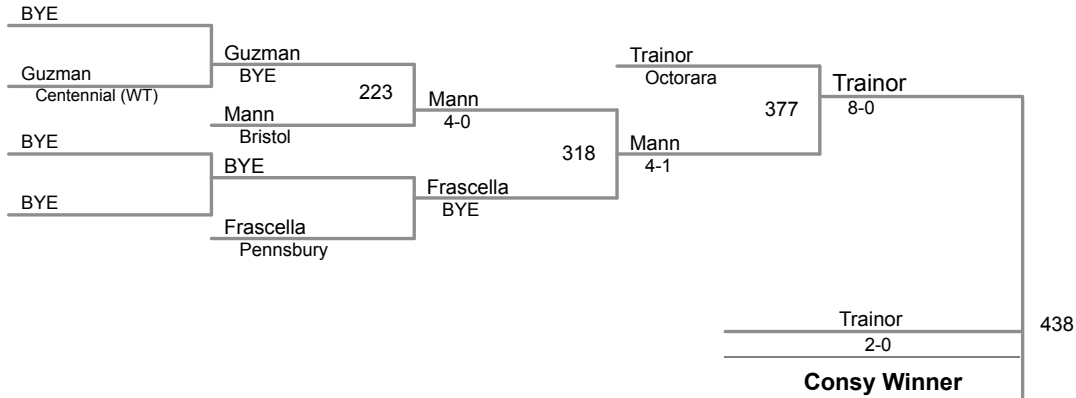

**PJW Area XI Championships  
11-12**

**80 Lbs**

PJW Area XI Championships

11-12

**85 Lbs**

PJW Area XI Championships

11-12

**90 Lbs**

**PJW Area XI Championships  
11-12**

**95 Lbs**

PJW Area XI Championships

11-12

**100 Lbs**

**PJW Area XI Championships  
11-12**

**105 Lbs**

PJW Area XI Championships

11-12

**115 Lbs**

PJW Area XI Championships

11-12

**125 Lbs**

**PJW Area XI Championships  
11-12**

**135 Lbs**

**PJW Area XI Championships  
11-12**