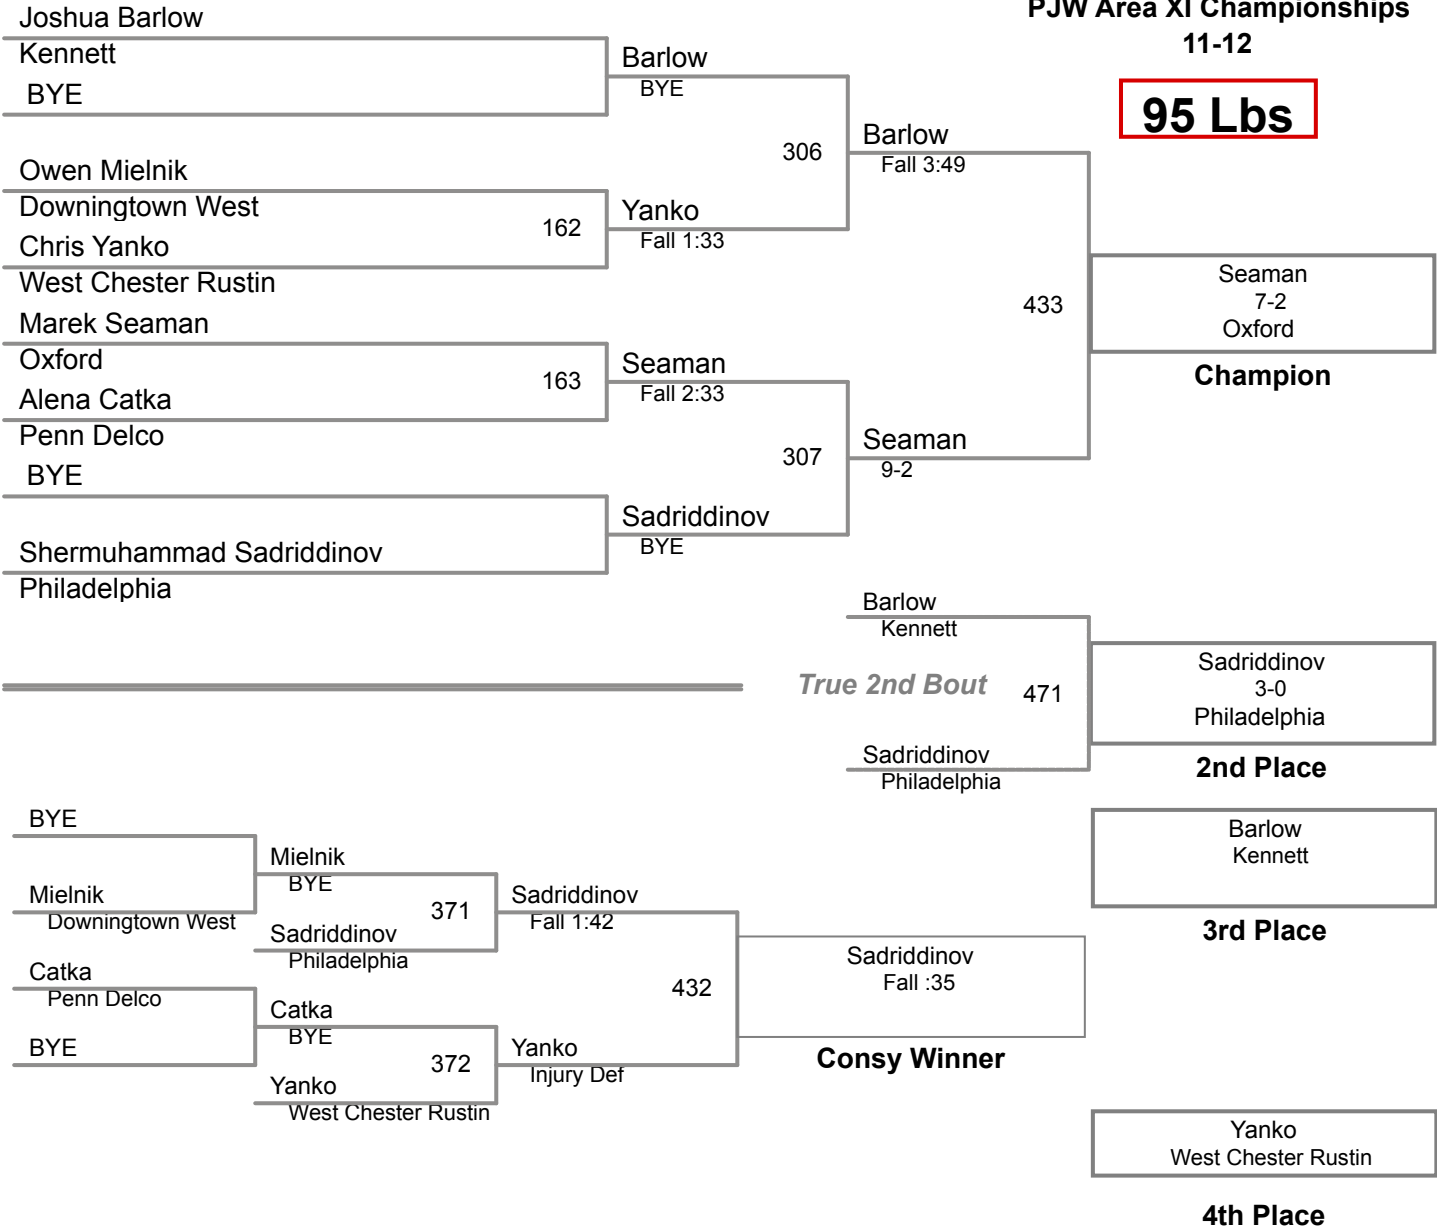

**PJW Area XI Championships  
11-12**

**65 Lbs**

PJW Area XI Championships

11-12

**70 Lbs**

PJW Area XI Championships

11-12

**75 Lbs**

**PJW Area XI Championships  
11-12**

**80 Lbs**

PJW Area XI Championships

11-12

**85 Lbs**

PJW Area XI Championships

11-12

**90 Lbs**

**PJW Area XI Championships  
11-12**

**95 Lbs**

PJW Area XI Championships

11-12

**100 Lbs**

**PJW Area XI Championships  
11-12**

**105 Lbs**

PJW Area XI Championships

**145 Lbs**