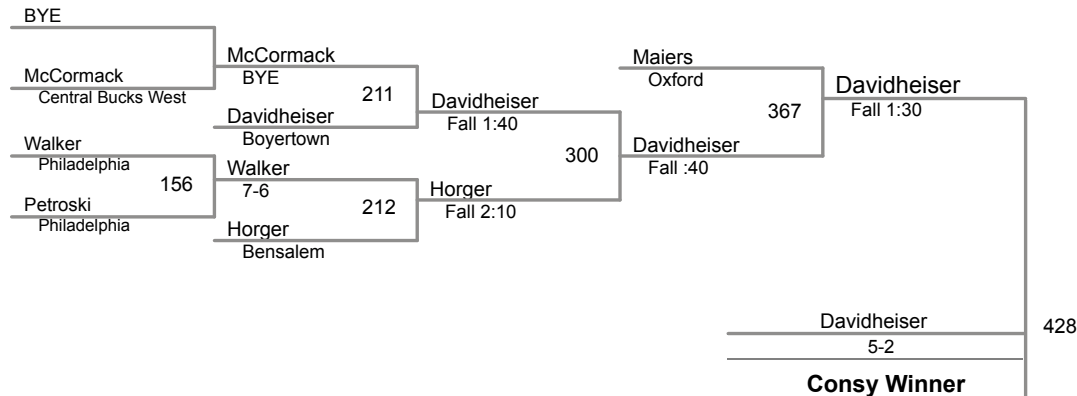

**PJW Area XI Championships  
11-12**

**65 Lbs**

PJW Area XI Championships

11-12

**70 Lbs**

PJW Area XI Championships

11-12

**75 Lbs**

**PJW Area XI Championships  
11-12**

**80 Lbs**

PJW Area XI Championships

11-12

**85 Lbs**

PJW Area XI Championships

11-12

**90 Lbs**

**PJW Area XI Championships  
11-12**

**95 Lbs**

PJW Area XI Championships

11-12

**100 Lbs**

**PJW Area XI Championships  
11-12**

**105 Lbs**

PJW Area XI Championships