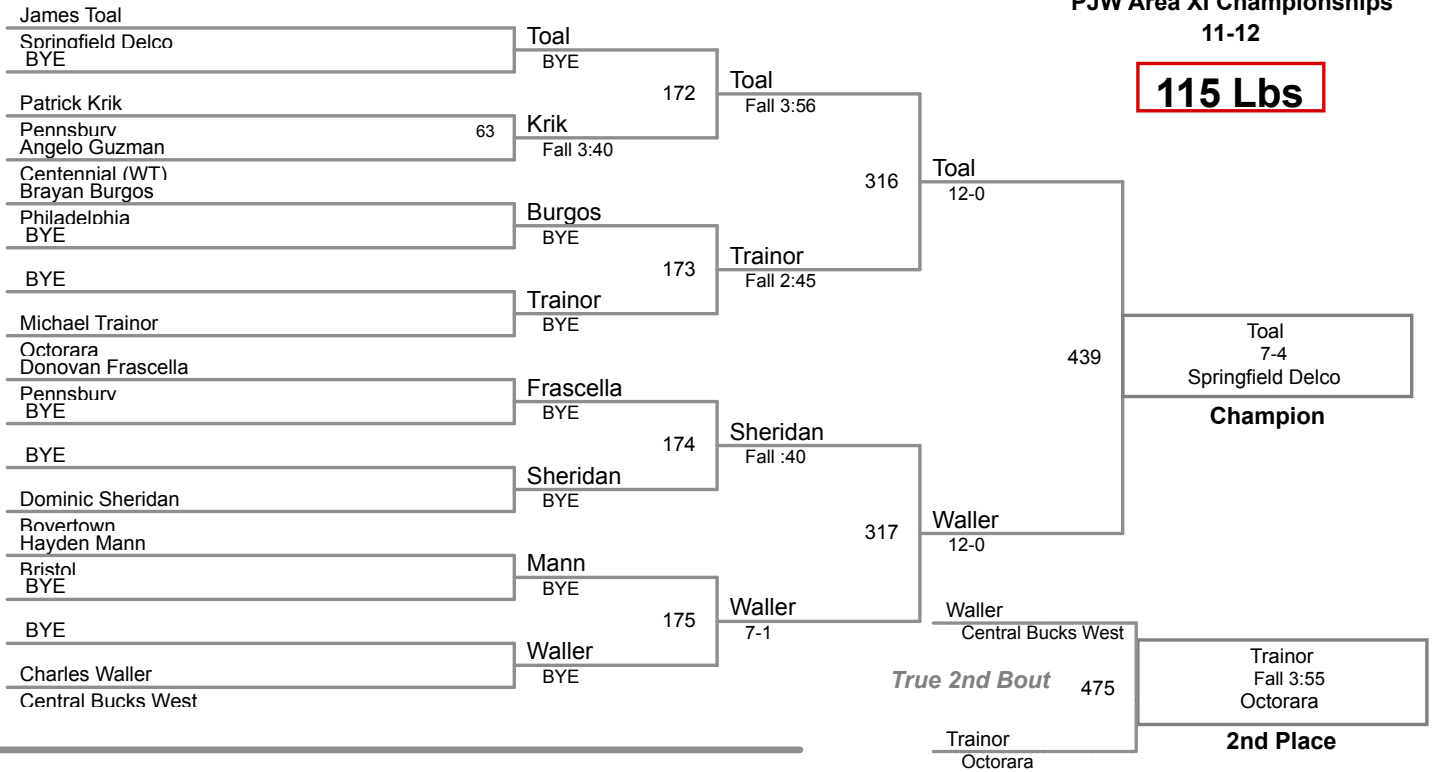

**PJW Area XI Championships  
11-12**

**80 Lbs**

PJW Area XI Championships

11-12

**85 Lbs**

PJW Area XI Championships

11-12

**90 Lbs**

**PJW Area XI Championships  
11-12**

**95 Lbs**

PJW Area XI Championships

11-12

**100 Lbs**

**PJW Area XI Championships  
11-12**

**105 Lbs**

PJW Area XI Championships

11-12

**115 Lbs**

PJW Area XI Championships

11-12

**125 Lbs**

**PJW Area XI Championships  
11-12**

**135 Lbs**

**PJW Area XI Championships  
11-12**

**145 Lbs**