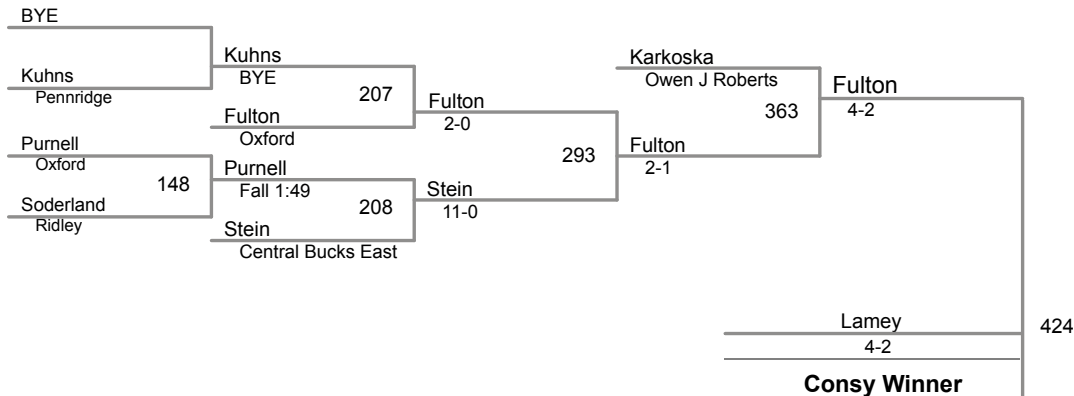

**PJW Area XI Championships  
11-12**

**65 Lbs**

PJW Area XI Championships

11-12

**70 Lbs**

PJW Area XI Championships

11-12

**75 Lbs**

**PJW Area XI Championships  
11-12**

**80 Lbs**

PJW Area XI Championships

11-12

**85 Lbs**

PJW Area XI Championships

11-12

**90 Lbs**