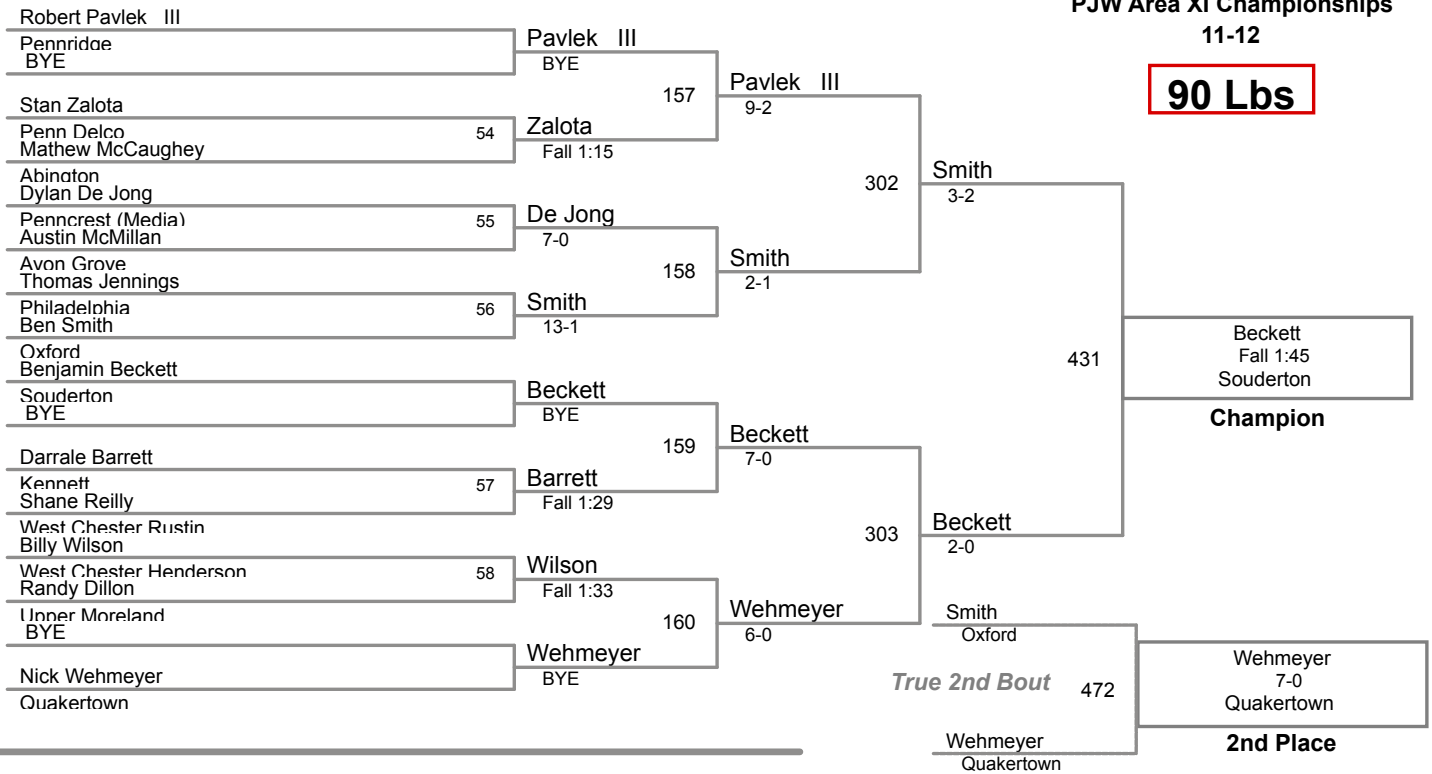

**PJW Area XI Championships  
11-12**

**65 Lbs**

PJW Area XI Championships

11-12

**70 Lbs**

PJW Area XI Championships

11-12

**75 Lbs**

**PJW Area XI Championships  
11-12**

**80 Lbs**

PJW Area XI Championships

11-12

**85 Lbs**

PJW Area XI Championships

11-12

**90 Lbs**

**PJW Area XI Championships  
11-12**

**95 Lbs**

PJW Area XI Championships

11-12

**100 Lbs**

**PJW Area XI Championships  
11-12**

**105 Lbs**

PJW Area XI Championships