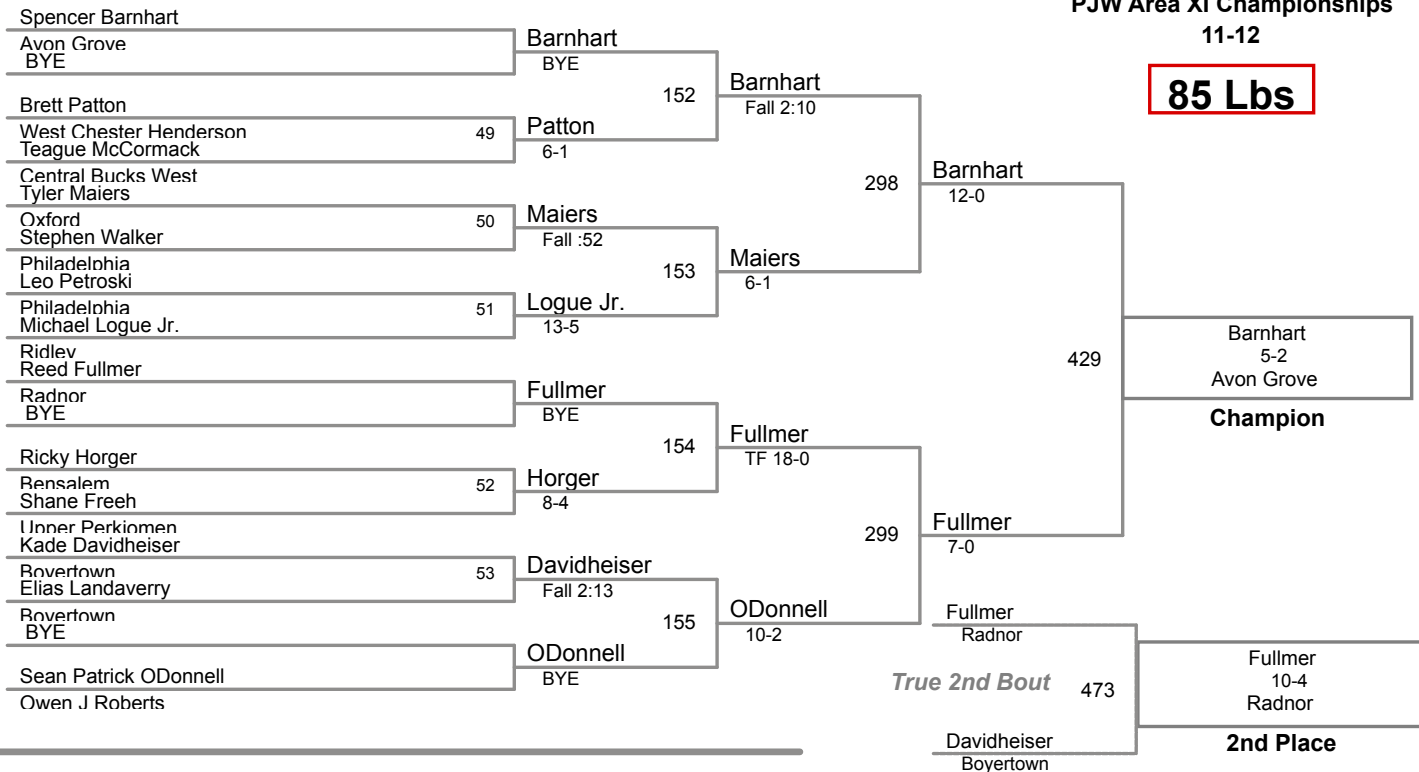

**PJW Area XI Championships  
11-12**

**65 Lbs**

PJW Area XI Championships

11-12

**70 Lbs**

PJW Area XI Championships

11-12

**75 Lbs**

**PJW Area XI Championships  
11-12**

**80 Lbs**

PJW Area XI Championships

11-12

**85 Lbs**

PJW Area XI Championships

11-12

**90 Lbs**

**PJW Area XI Championships  
11-12**

**95 Lbs**

PJW Area XI Championships

11-12

**100 Lbs**

**PJW Area XI Championships  
11-12**

**105 Lbs**

PJW Area XI Championships