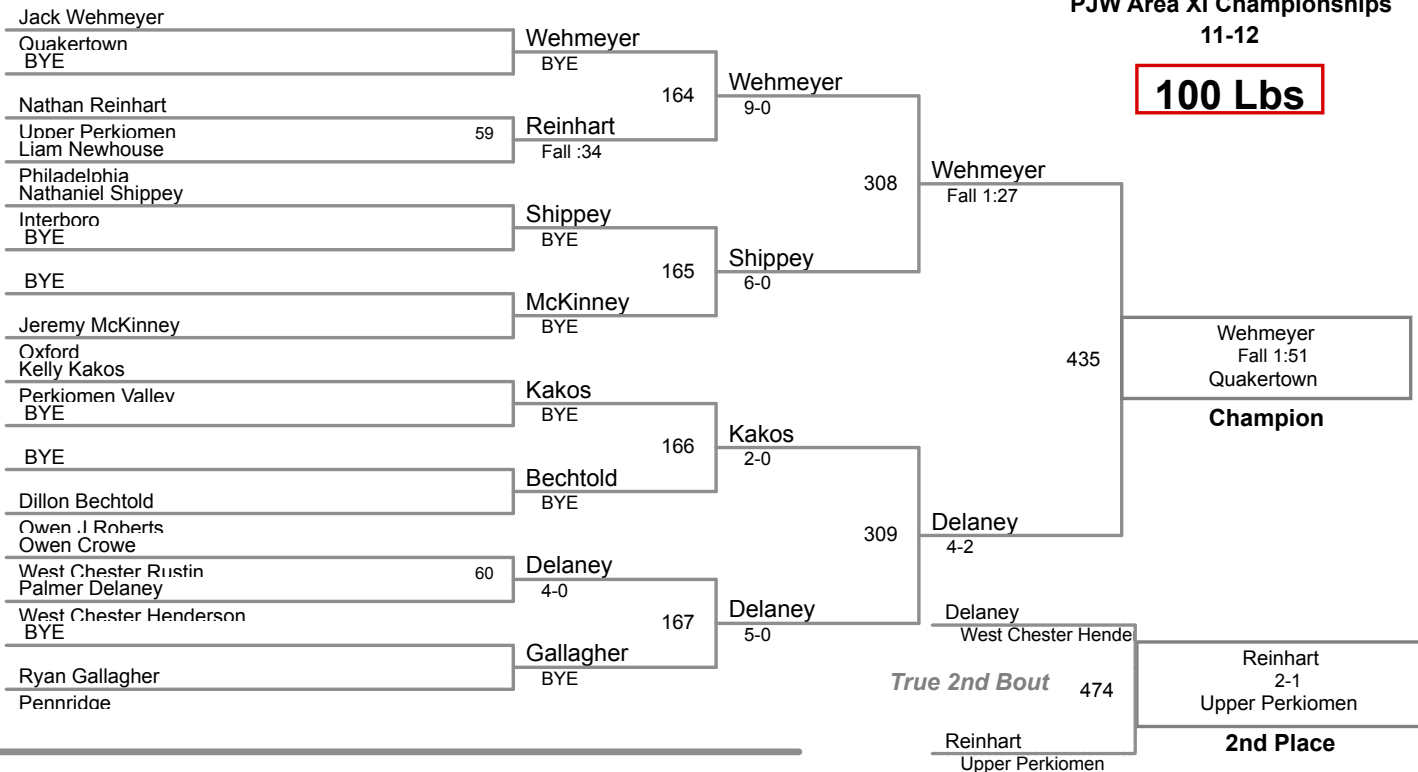

**PJW Area XI Championships  
11-12**

**80 Lbs**

PJW Area XI Championships

11-12

**85 Lbs**

PJW Area XI Championships

11-12

**90 Lbs**

**PJW Area XI Championships  
11-12**

**95 Lbs**

PJW Area XI Championships

11-12

**100 Lbs**

**PJW Area XI Championships  
11-12**

**105 Lbs**

PJW Area XI Championships

11-12

**115 Lbs**

PJW Area XI Championships

11-12

**125 Lbs**

**PJW Area XI Championships  
11-12**

**135 Lbs**

**PJW Area XI Championships  
11-12**