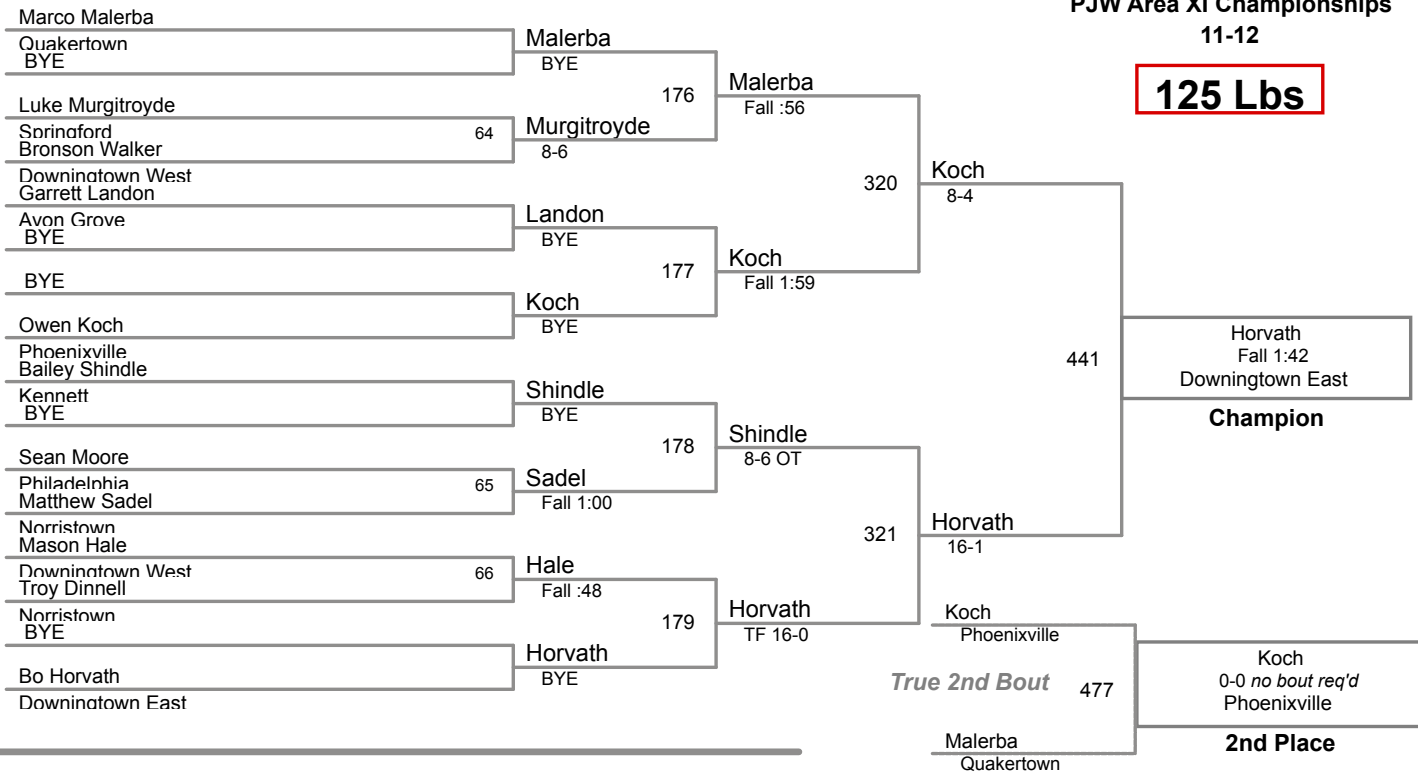

**PJW Area XI Championships  
11-12**

**65 Lbs**

PJW Area XI Championships

11-12

**70 Lbs**

PJW Area XI Championships

11-12

**75 Lbs**

**PJW Area XI Championships  
11-12**

**80 Lbs**

PJW Area XI Championships

11-12

**85 Lbs**

PJW Area XI Championships

11-12

**90 Lbs**

**PJW Area XI Championships  
11-12**

**95 Lbs**

PJW Area XI Championships

11-12

**100 Lbs**

**PJW Area XI Championships  
11-12**

**105 Lbs**

PJW Area XI Championships

11-12

**115 Lbs**

PJW Area XI Championships

11-12

**125 Lbs**

**PJW Area XI Championships  
11-12**

**135 Lbs**

**PJW Area XI Championships  
11-12**