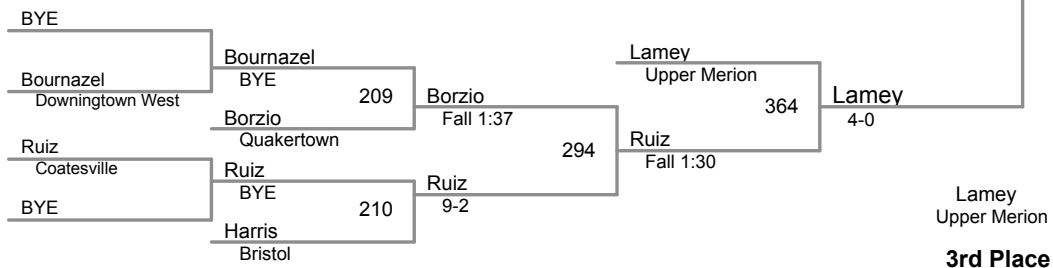

**PJW Area XI Championships  
11-12**

**65 Lbs**

PJW Area XI Championships

11-12

**70 Lbs**

PJW Area XI Championships

11-12

**75 Lbs**

**PJW Area XI Championships  
11-12**

**80 Lbs**

PJW Area XI Championships

11-12

**85 Lbs**

PJW Area XI Championships

11-12

**90 Lbs**