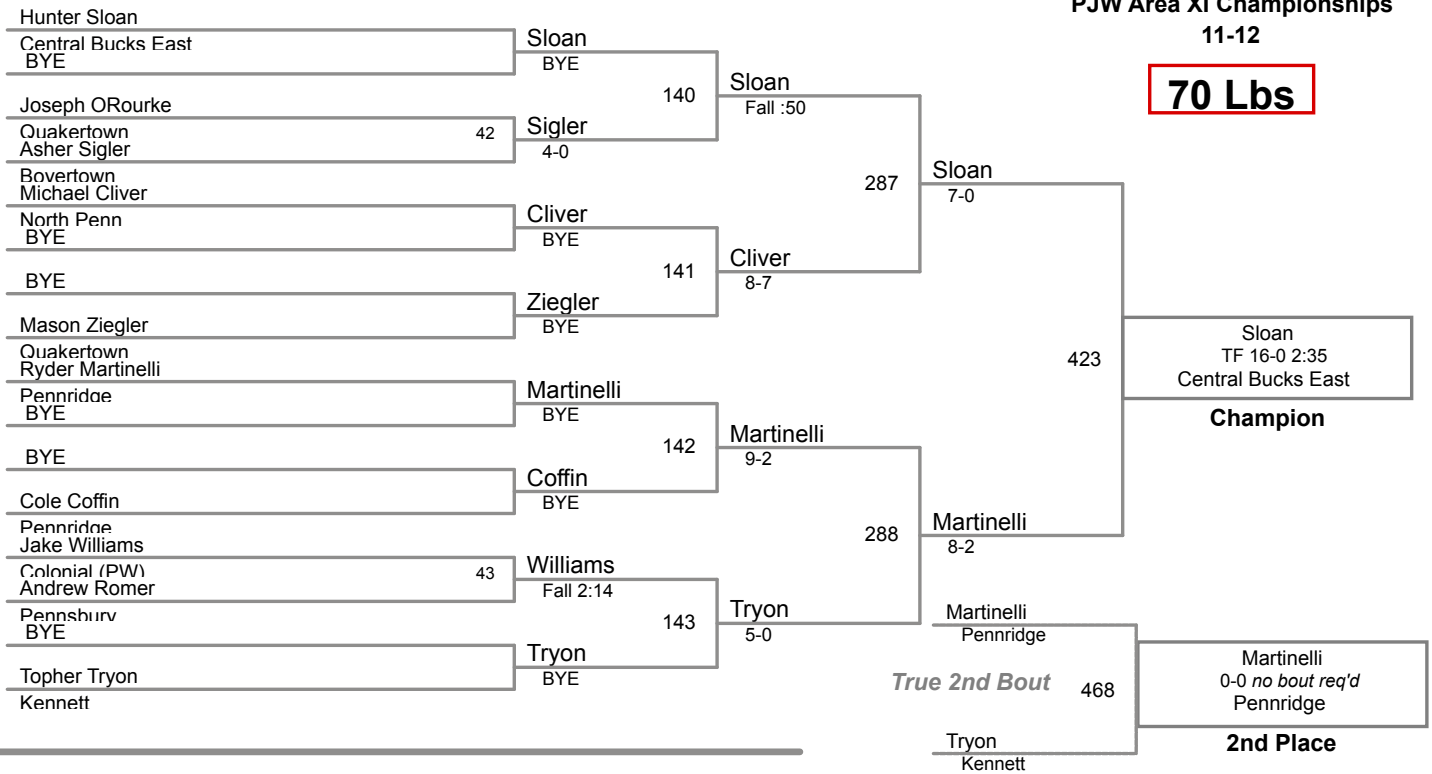

**PJW Area XI Championships  
11-12**

**65 Lbs**

PJW Area XI Championships

11-12

**70 Lbs**

PJW Area XI Championships

11-12

**75 Lbs**

**PJW Area XI Championships  
11-12**

**80 Lbs**

PJW Area XI Championships

11-12

**85 Lbs**

PJW Area XI Championships

11-12

**90 Lbs**