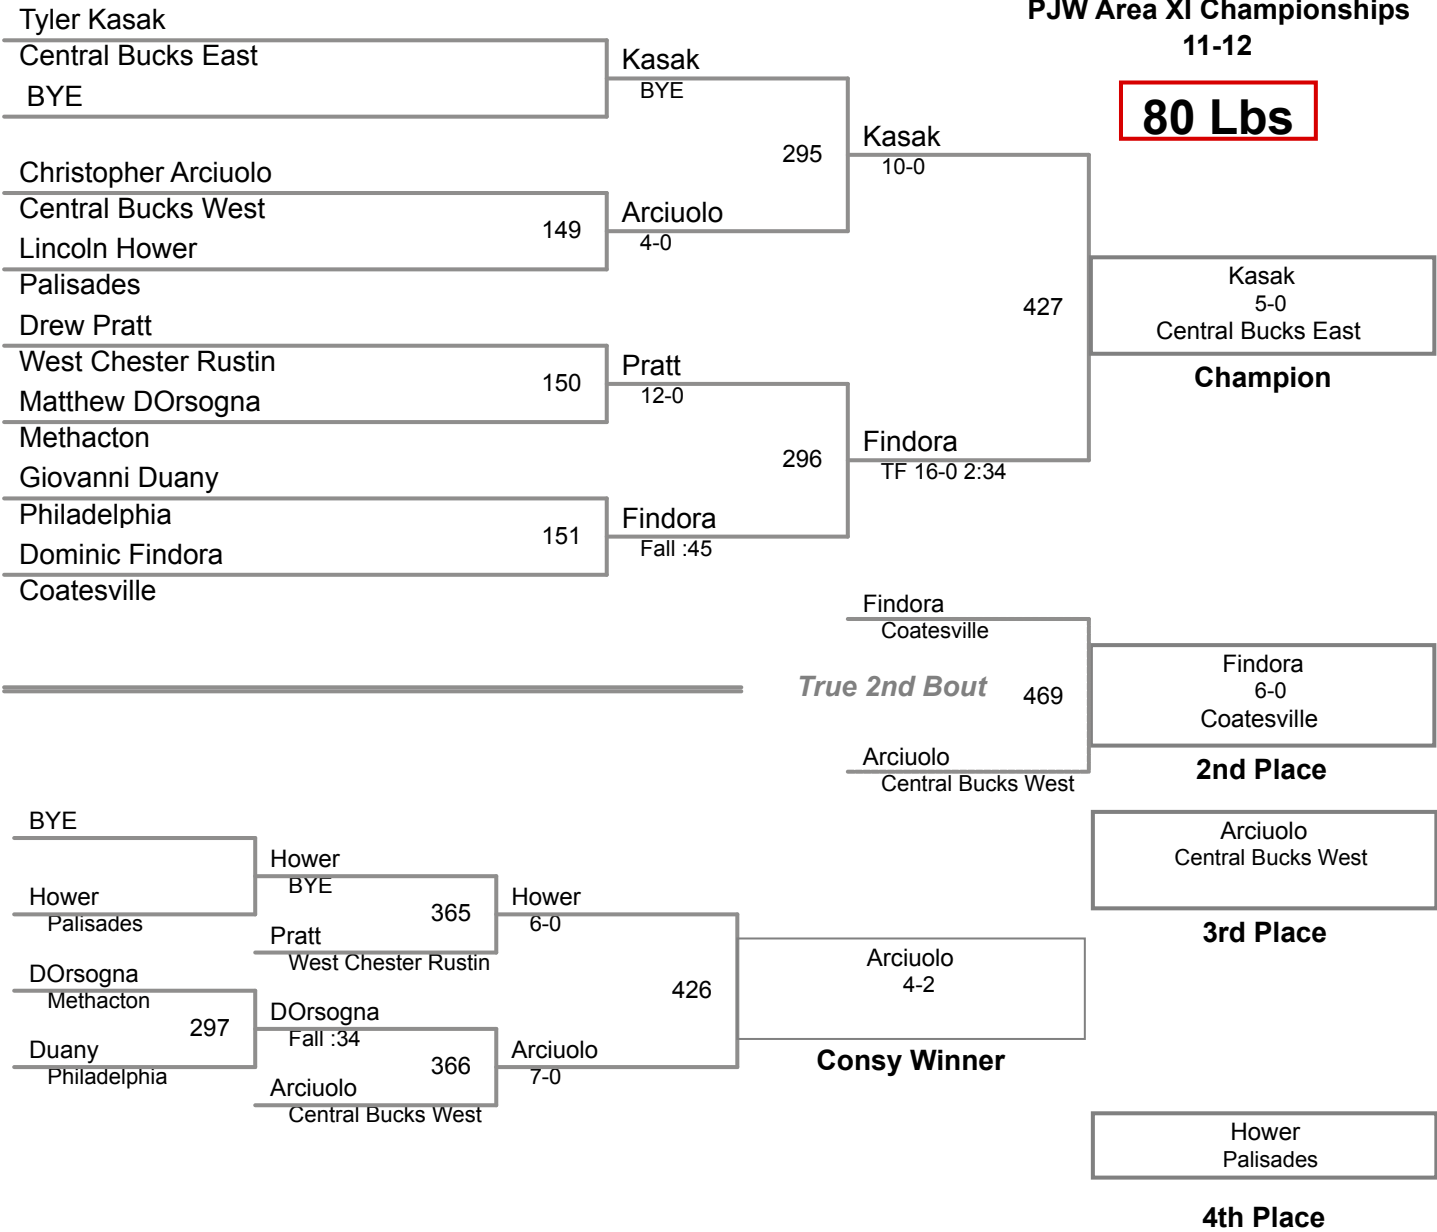

**PJW Area XI Championships  
11-12**

**65 Lbs**

PJW Area XI Championships

11-12

**70 Lbs**

PJW Area XI Championships

11-12

**75 Lbs**

**PJW Area XI Championships  
11-12**

**80 Lbs**

PJW Area XI Championships

11-12

**85 Lbs**

PJW Area XI Championships

11-12

**90 Lbs**

**PJW Area XI Championships  
11-12**

**95 Lbs**

PJW Area XI Championships

11-12

**100 Lbs**

**PJW Area XI Championships  
11-12**

**105 Lbs**

PJW Area XI Championships

**145 Lbs**