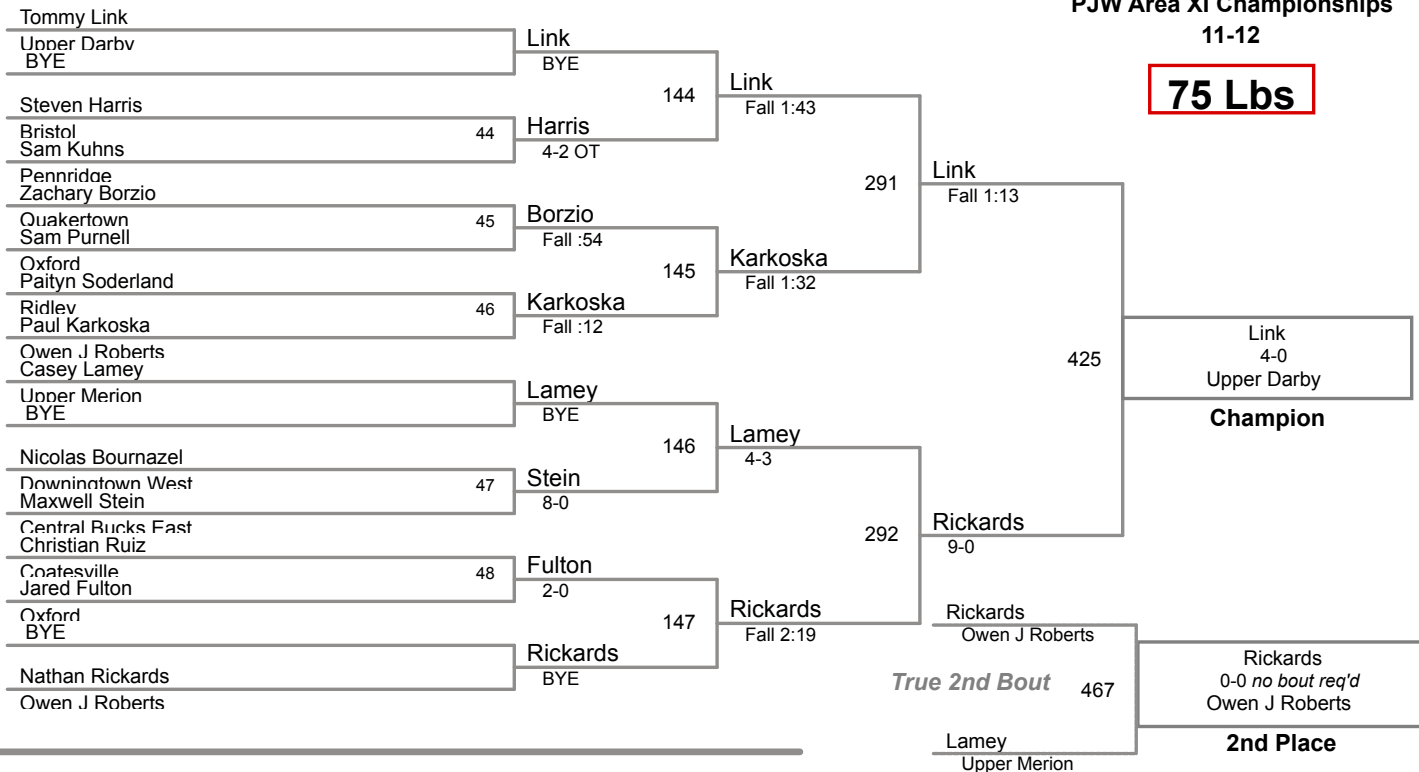

**PJW Area XI Championships  
11-12**

**65 Lbs**

PJW Area XI Championships

11-12

**70 Lbs**

PJW Area XI Championships

11-12

**75 Lbs**

**PJW Area XI Championships  
11-12**

**80 Lbs**

PJW Area XI Championships

11-12

**85 Lbs**

PJW Area XI Championships

11-12

**90 Lbs**

**PJW Area XI Championships  
11-12**

**95 Lbs**

PJW Area XI Championships

11-12

**100 Lbs**

**PJW Area XI Championships  
11-12**

**105 Lbs**

PJW Area XI Championships

**145 Lbs**