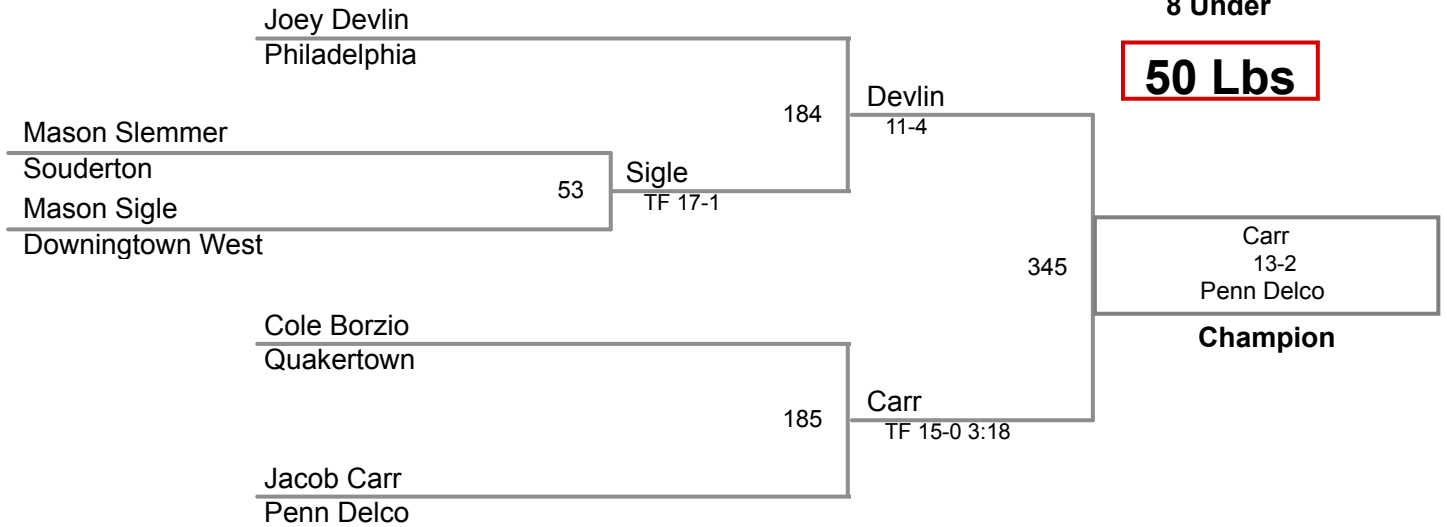

**PJW AREA XI Championships
8 Under**

45 Lbs

**PJW AREA XI Championships
8 Under**

50 Lbs

PJW AREA XI Championships

8 Under

55 Lbs

**PJW AREA XI Championships
8 Under**

60 Lbs

PJW AREA XI Championships

8 Under

65 Lbs

PJW AREA XI Championships

8 Under

75 Lbs

**PJW AREA XI Championships
8 Under**