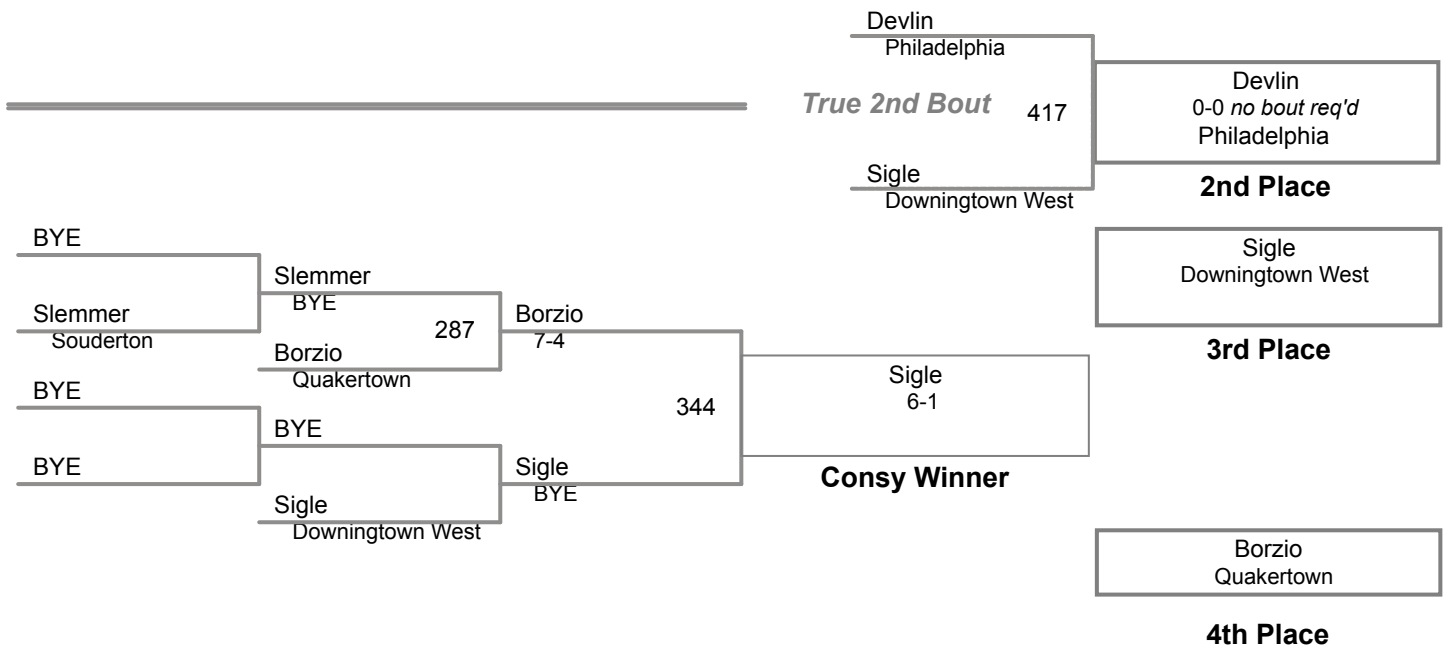

**PJW AREA XI Championships
8 Under**

45 Lbs

**PJW AREA XI Championships
8 Under**

50 Lbs

PJW AREA XI Championships

8 Under

55 Lbs

**PJW AREA XI Championships
8 Under**

60 Lbs

PJW AREA XI Championships

8 Under

65 Lbs

PJW AREA XI Championships

8 Under

75 Lbs

**PJW AREA XI Championships
8 Under**