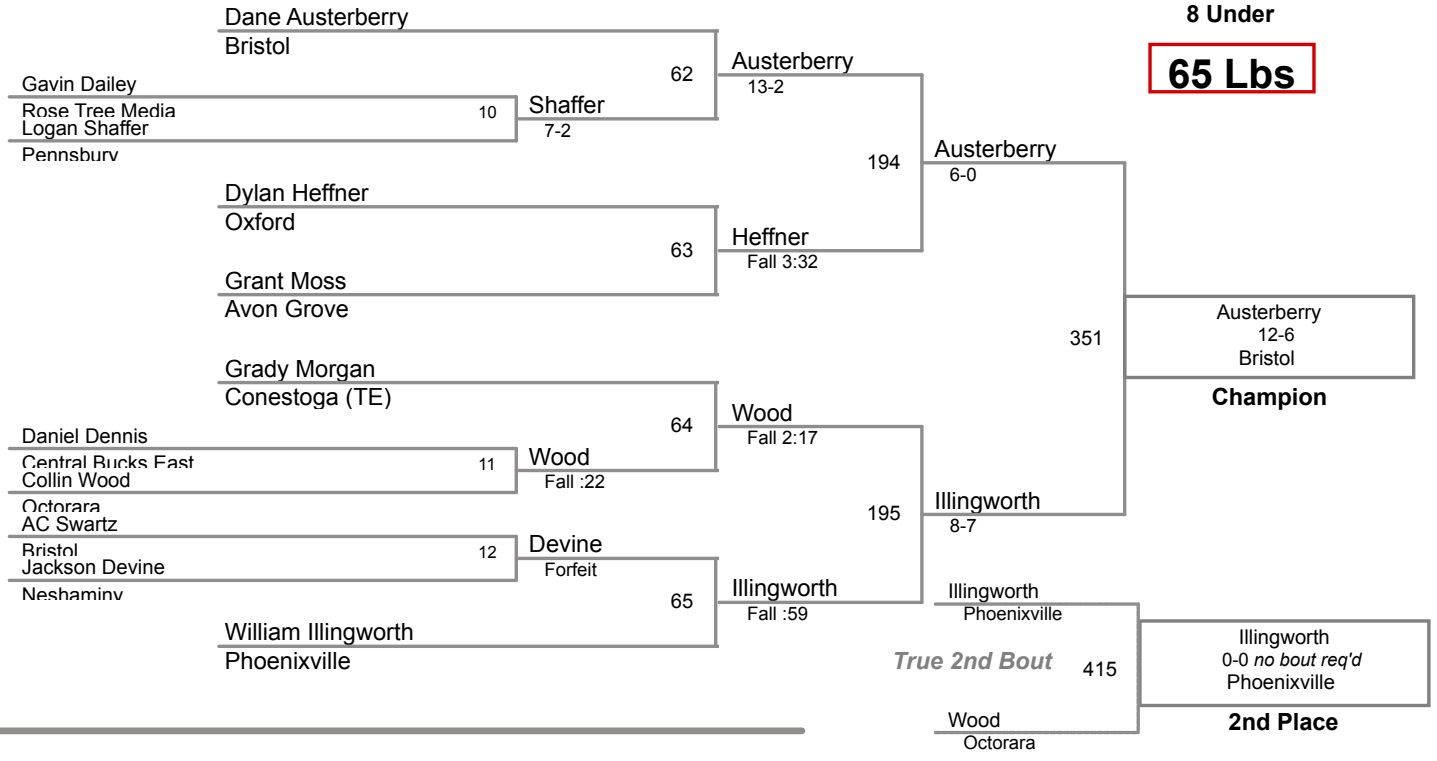

**PJW AREA XI Championships
8 Under**

45 Lbs

**PJW AREA XI Championships
8 Under**

50 Lbs

PJW AREA XI Championships

8 Under

55 Lbs

**PJW AREA XI Championships
8 Under**

60 Lbs

PJW AREA XI Championships

8 Under

65 Lbs

PJW AREA XI Championships

8 Under

75 Lbs

**PJW AREA XI Championships
8 Under**

90 Lbs