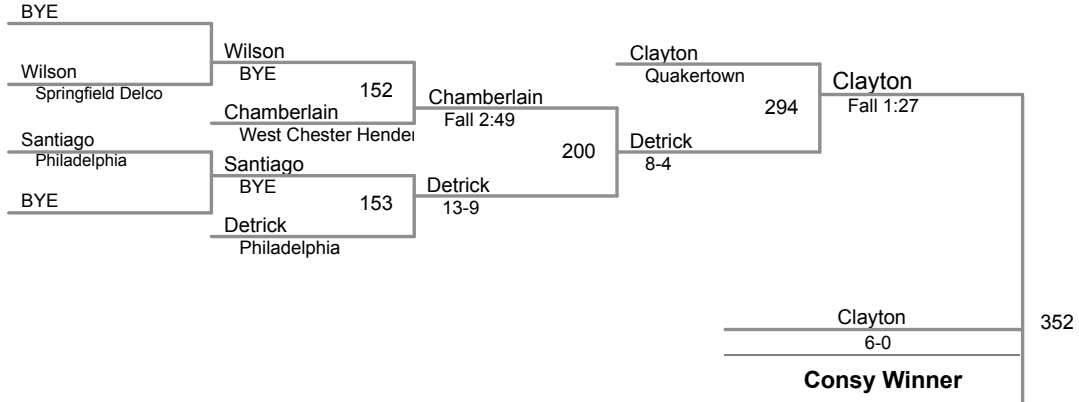

**PJW AREA XI Championships
8 Under**

45 Lbs

**PJW AREA XI Championships
8 Under**

50 Lbs

PJW AREA XI Championships

8 Under

55 Lbs

**PJW AREA XI Championships
8 Under**

60 Lbs

PJW AREA XI Championships

8 Under

65 Lbs

PJW AREA XI Championships

8 Under

75 Lbs

**PJW AREA XI Championships
8 Under**