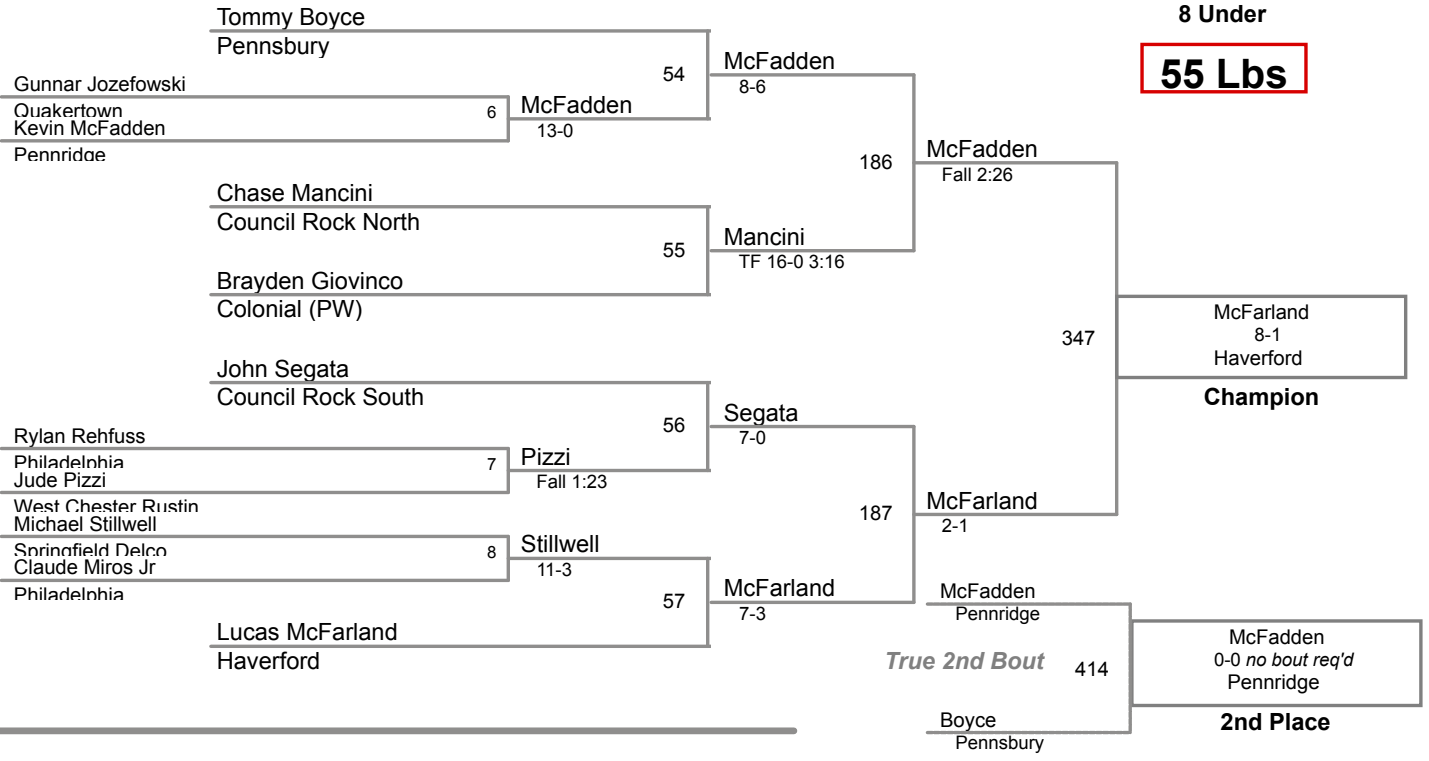

**PJW AREA XI Championships
8 Under**

45 Lbs

**PJW AREA XI Championships
8 Under**

50 Lbs

PJW AREA XI Championships

8 Under

55 Lbs

**PJW AREA XI Championships
8 Under**

60 Lbs

PJW AREA XI Championships

8 Under

65 Lbs

PJW AREA XI Championships

8 Under

75 Lbs

**PJW AREA XI Championships
8 Under**

90 Lbs