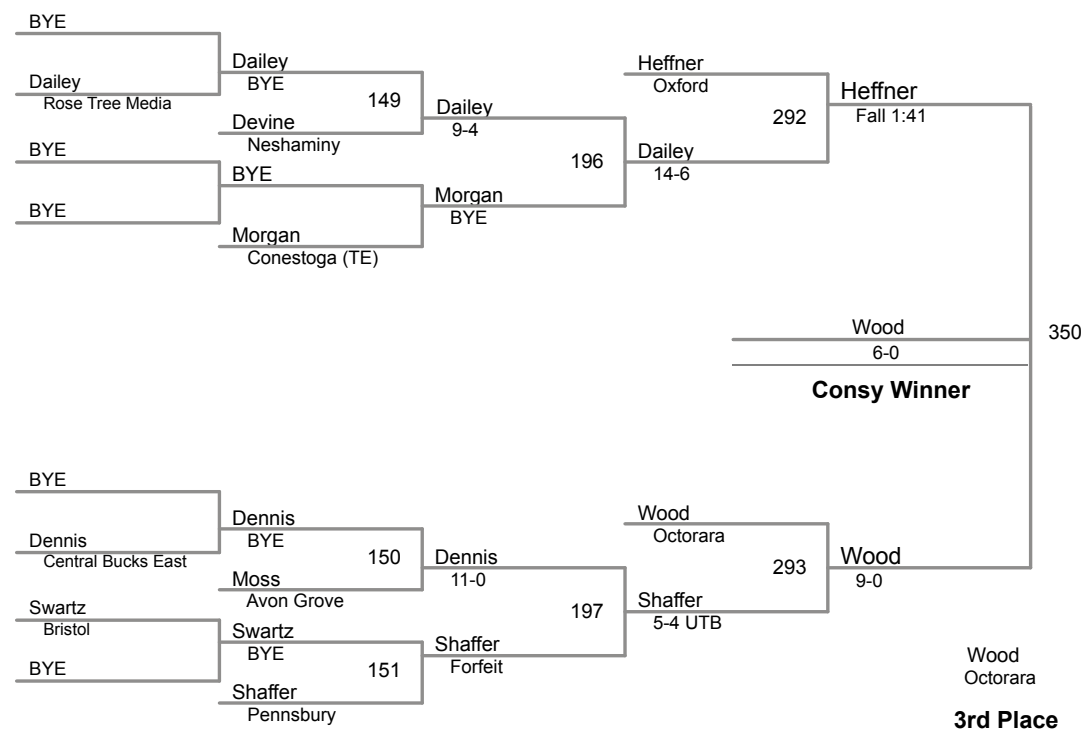

**PJW AREA XI Championships
8 Under**

45 Lbs

**PJW AREA XI Championships
8 Under**

50 Lbs

PJW AREA XI Championships

8 Under

55 Lbs

**PJW AREA XI Championships
8 Under**

60 Lbs

PJW AREA XI Championships

8 Under

65 Lbs

PJW AREA XI Championships

8 Under

75 Lbs

**PJW AREA XI Championships
8 Under**

90 Lbs