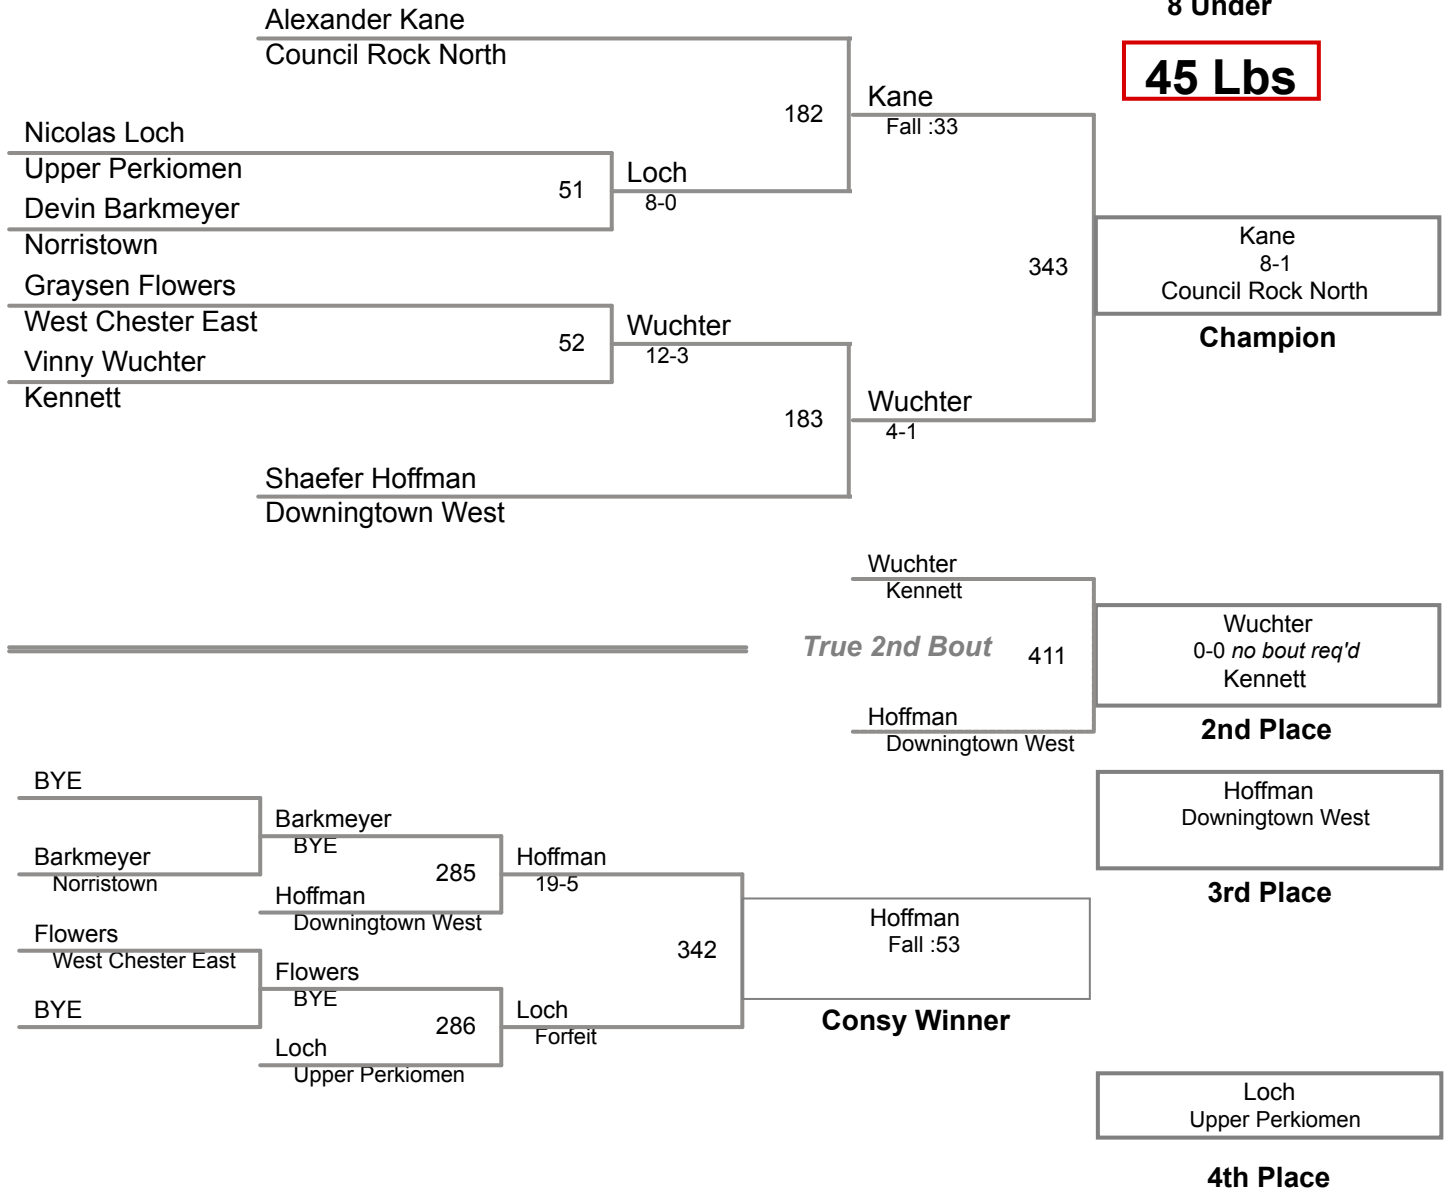

**PJW AREA XI Championships
8 Under**

45 Lbs

**PJW AREA XI Championships
8 Under**

50 Lbs

PJW AREA XI Championships

8 Under

55 Lbs

**PJW AREA XI Championships
8 Under**

60 Lbs

PJW AREA XI Championships

8 Under

65 Lbs

PJW AREA XI Championships

8 Under

75 Lbs

**PJW AREA XI Championships
8 Under**

90 Lbs