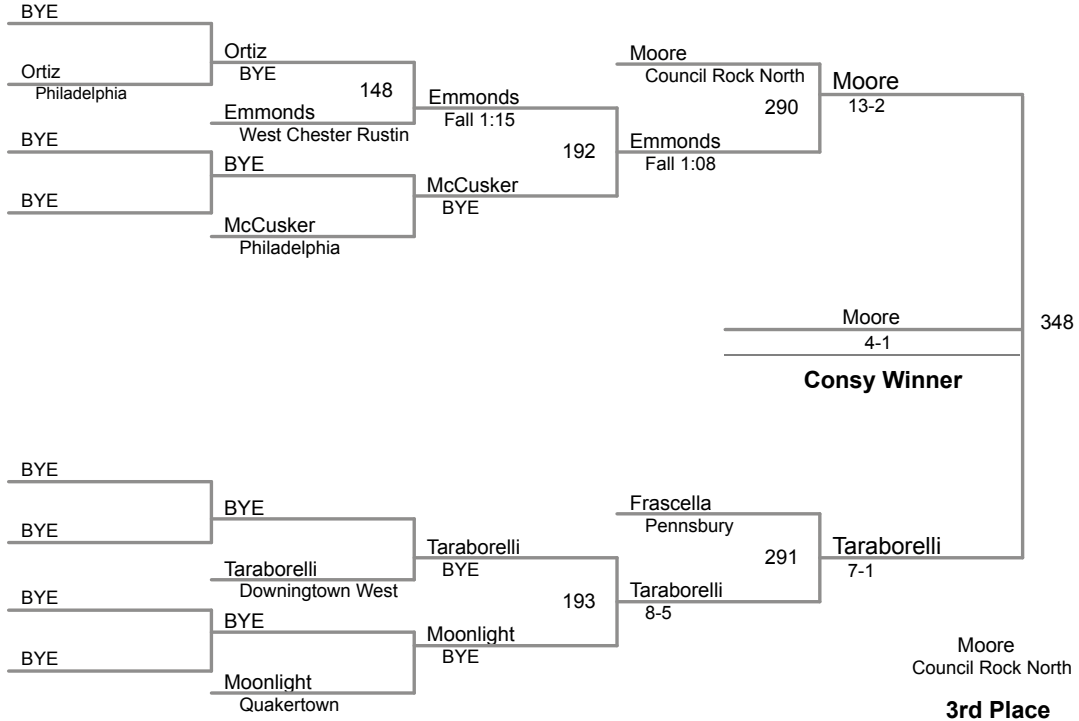

**PJW AREA XI Championships
8 Under**

45 Lbs

**PJW AREA XI Championships
8 Under**

50 Lbs

PJW AREA XI Championships

8 Under

55 Lbs

**PJW AREA XI Championships
8 Under**

60 Lbs

PJW AREA XI Championships

8 Under

65 Lbs

PJW AREA XI Championships

8 Under

75 Lbs

**PJW AREA XI Championships
8 Under**

90 Lbs