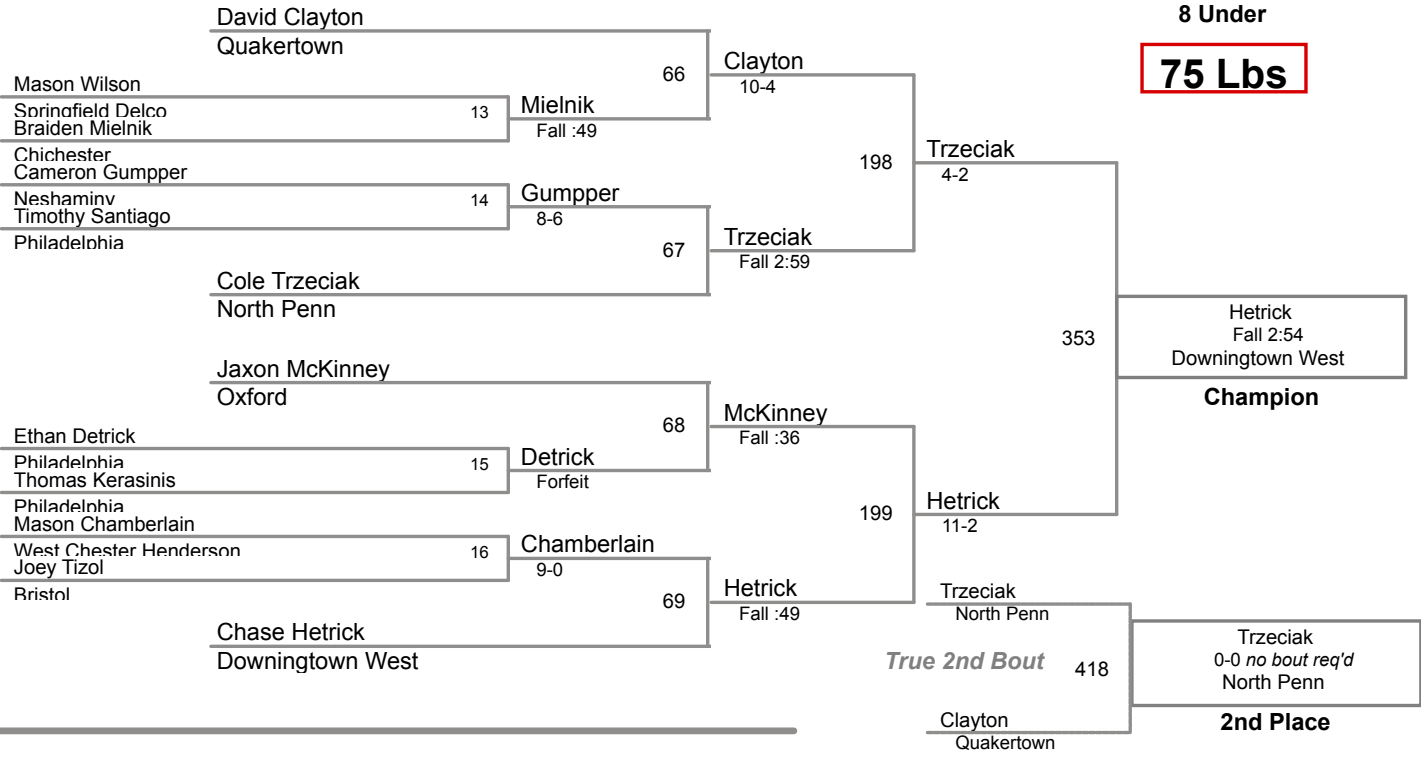

**PJW AREA XI Championships
8 Under**

45 Lbs

**PJW AREA XI Championships
8 Under**

50 Lbs

PJW AREA XI Championships

8 Under

55 Lbs

**PJW AREA XI Championships
8 Under**

60 Lbs

PJW AREA XI Championships

8 Under

65 Lbs

PJW AREA XI Championships

8 Under

75 Lbs

**PJW AREA XI Championships
8 Under**

90 Lbs