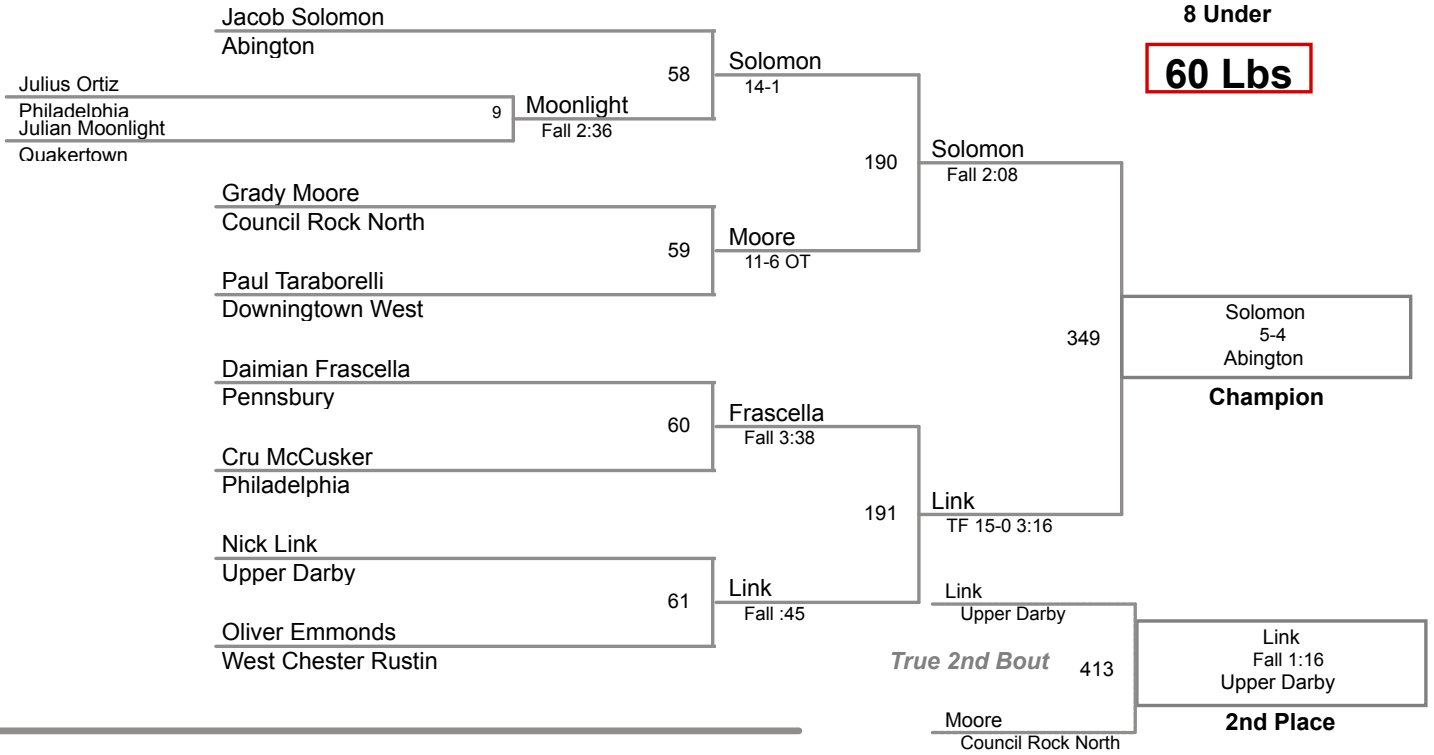

**PJW AREA XI Championships
8 Under**

45 Lbs

**PJW AREA XI Championships
8 Under**

50 Lbs

PJW AREA XI Championships

8 Under

55 Lbs

**PJW AREA XI Championships
8 Under**

60 Lbs

PJW AREA XI Championships

8 Under

65 Lbs

PJW AREA XI Championships

8 Under

75 Lbs

**PJW AREA XI Championships
8 Under**

90 Lbs