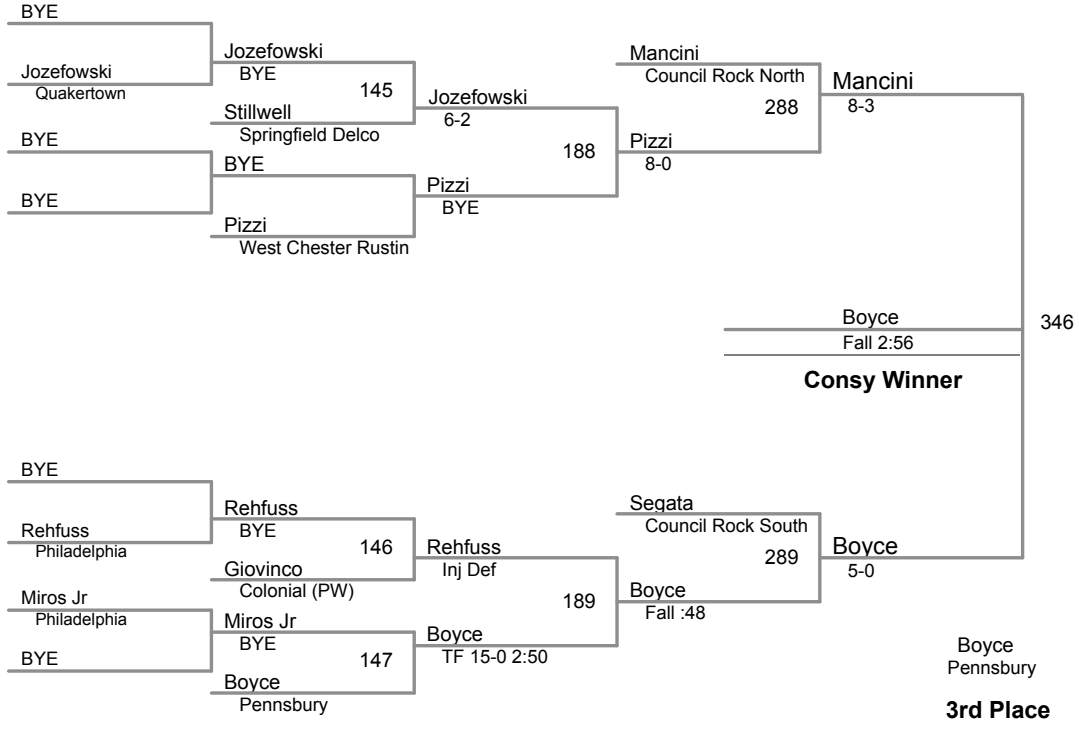

**PJW AREA XI Championships
8 Under**

45 Lbs

**PJW AREA XI Championships
8 Under**

50 Lbs

PJW AREA XI Championships

8 Under

55 Lbs

**PJW AREA XI Championships
8 Under**

60 Lbs

PJW AREA XI Championships

8 Under

65 Lbs

PJW AREA XI Championships

8 Under

75 Lbs

**PJW AREA XI Championships
8 Under**

90 Lbs