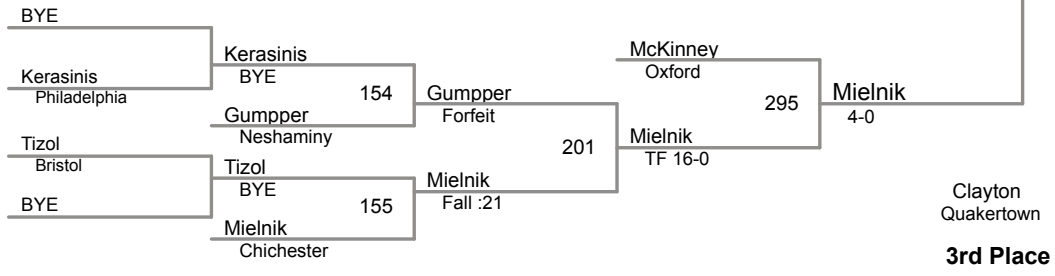

60 Lbs

PJW AREA XI Championships

8 Under

65 Lbs

PJW AREA XI Championships

8 Under

75 Lbs

**PJW AREA XI Championships
8 Under**