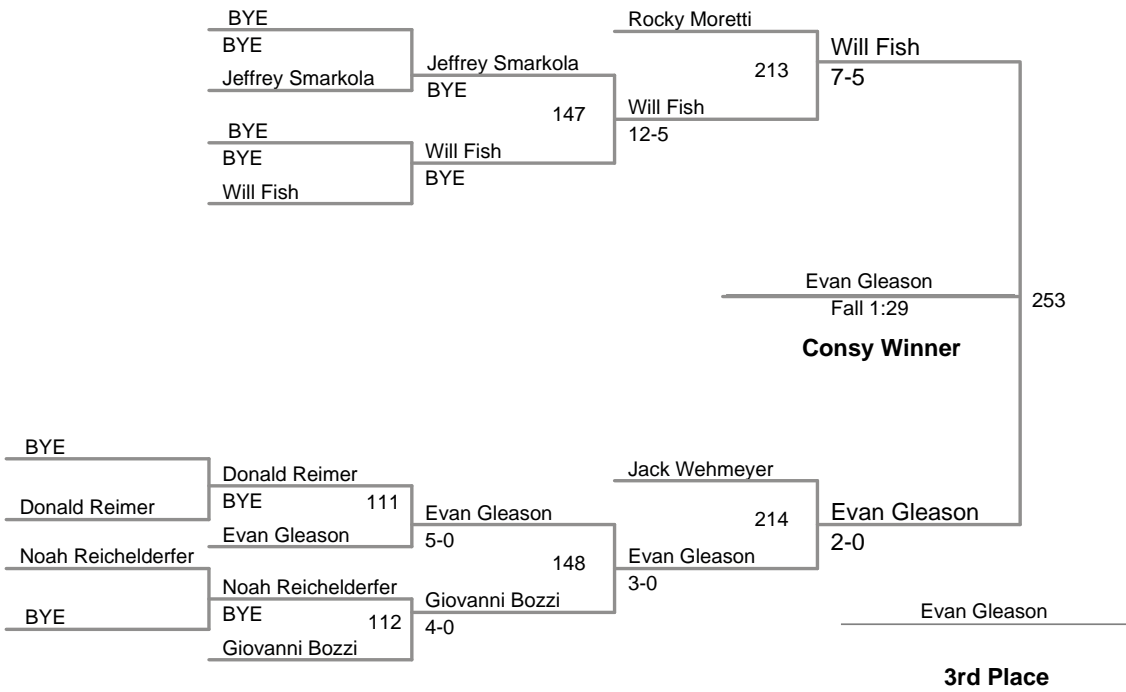

2012 PJW Area XI
8 and Under

50 Lbs

2012 PJW Area XI
8 and Under

60 Lbs

2012 PJW Area XI
8 and Under

65 Lbs

2012 PJW Area XI
8 and Under

70 Lbs