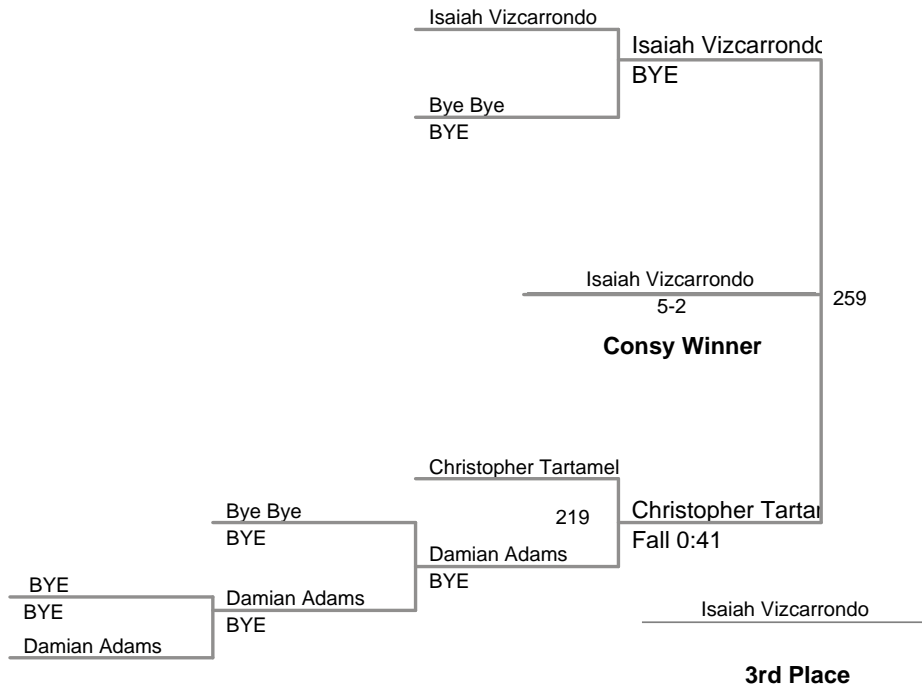

2012 PJW Area XI
8 and Under

50 Lbs

2012 PJW Area XI
8 and Under

60 Lbs

2012 PJW Area XI
8 and Under

65 Lbs

2012 PJW Area XI
8 and Under

70 Lbs

2012 PJW Area XI
8 and Under

80 Lbs

2012 PJW Area XI
8 and Under

110 Lbs