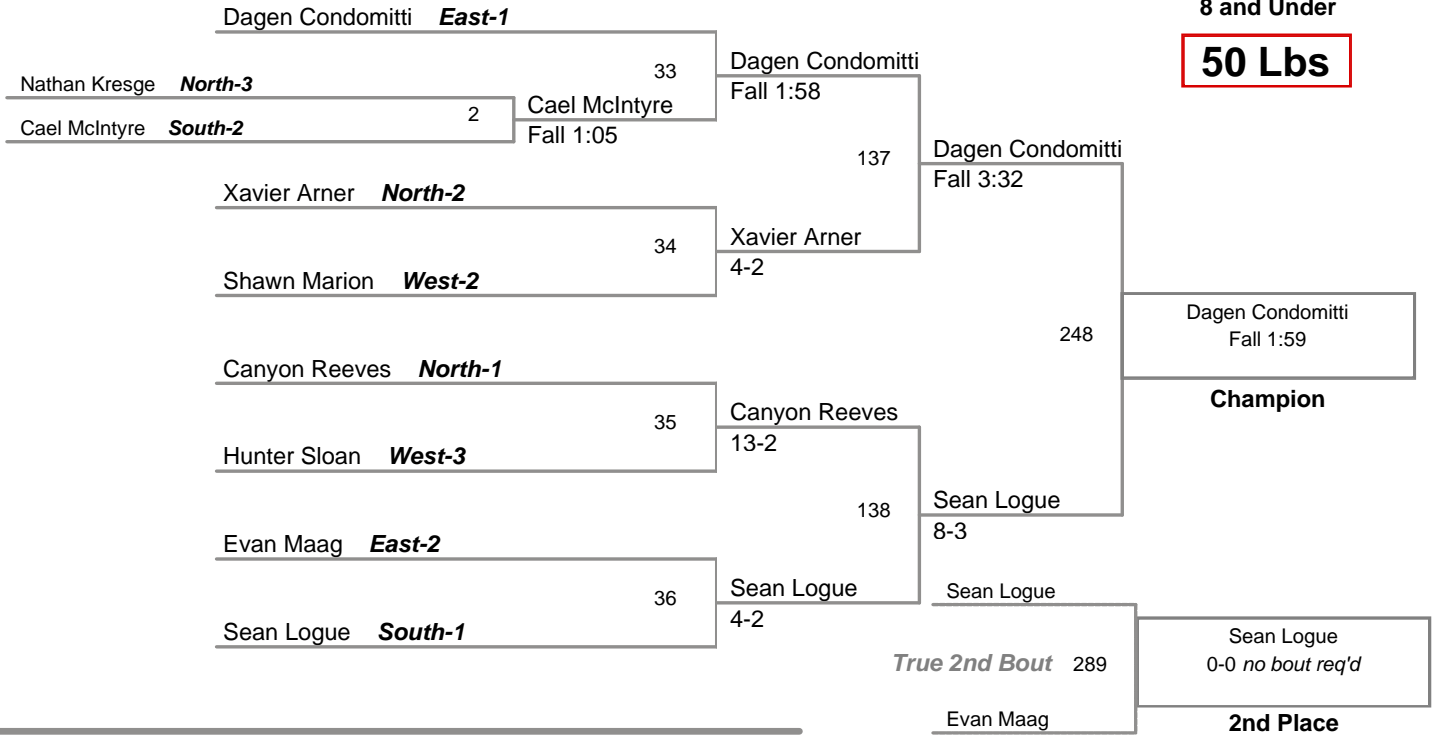

2012 PJW Area XI
8 and Under

50 Lbs

2012 PJW Area XI
8 and Under

60 Lbs

2012 PJW Area XI
8 and Under

65 Lbs

2012 PJW Area XI
8 and Under

70 Lbs