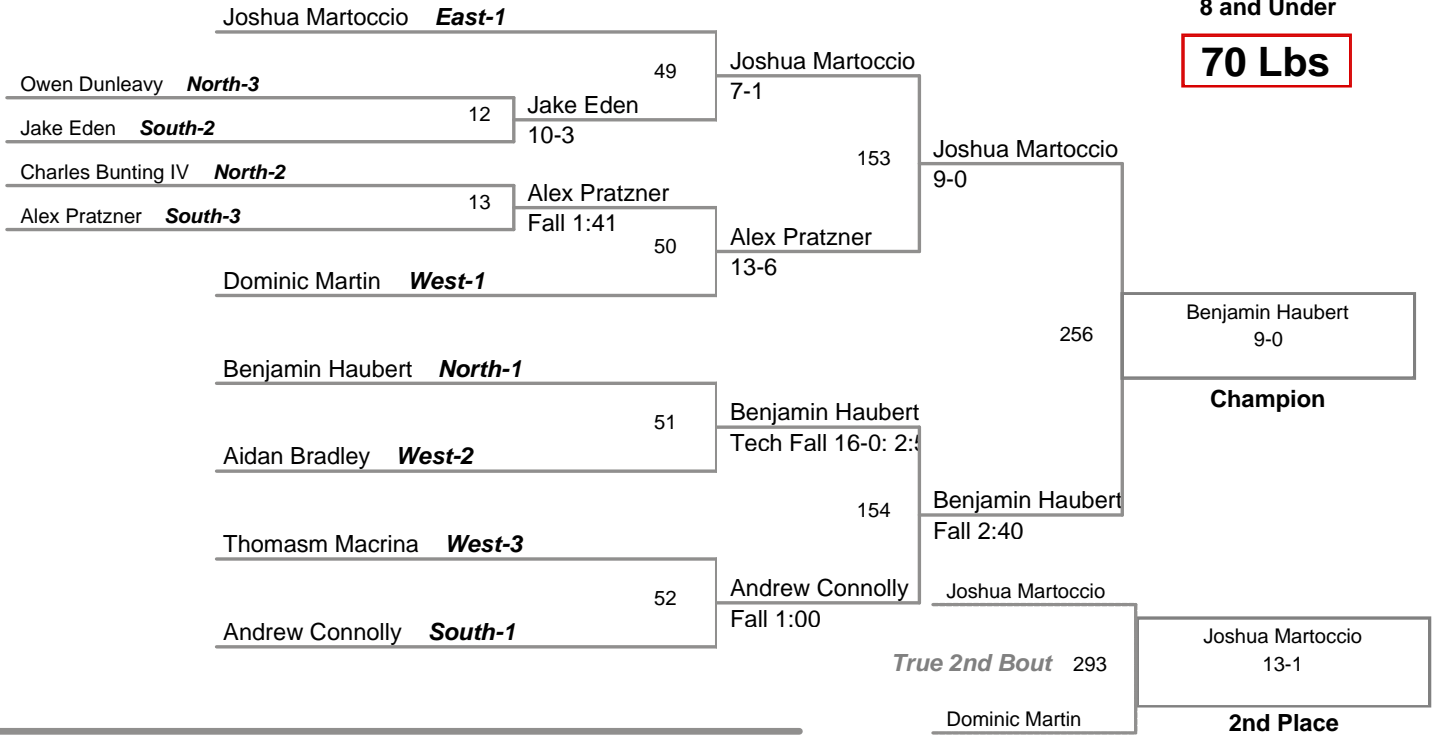

2012 PJW Area XI
8 and Under

50 Lbs

2012 PJW Area XI
8 and Under

60 Lbs

2012 PJW Area XI
8 and Under

65 Lbs

2012 PJW Area XI
8 and Under

70 Lbs

2012 PJW Area XI
8 and Under

80 Lbs

2012 PJW Area XI
8 and Under

110 Lbs