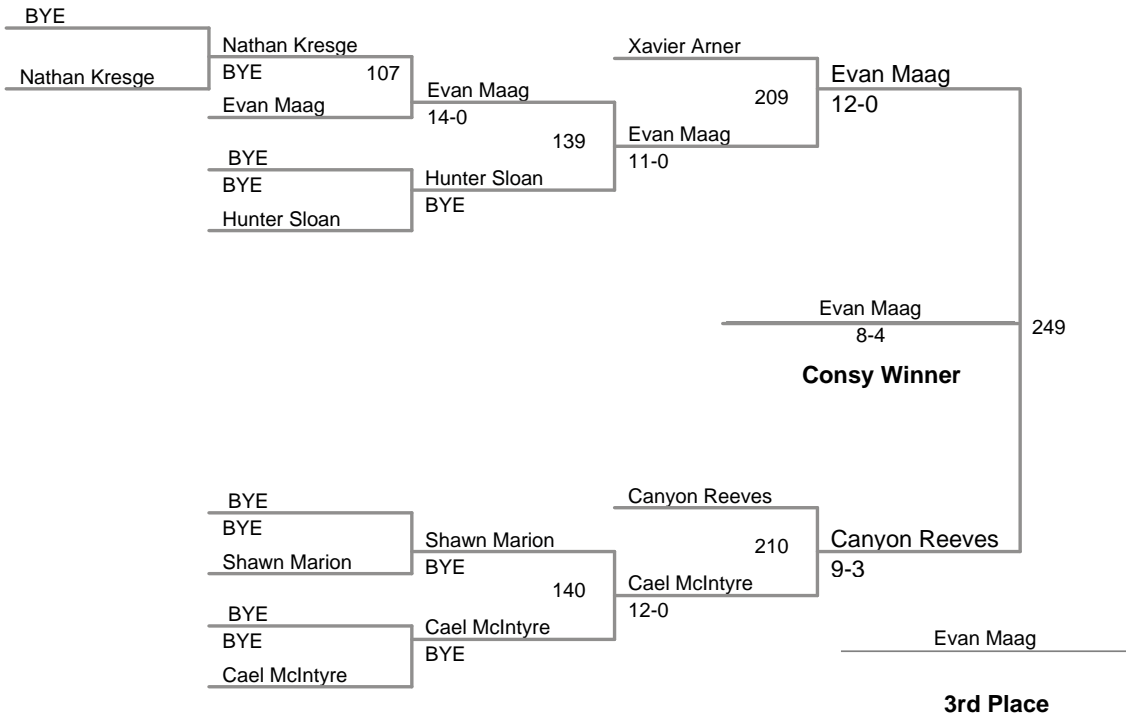

2012 PJW Area XI
8 and Under

50 Lbs

2012 PJW Area XI
8 and Under

60 Lbs

2012 PJW Area XI
8 and Under

65 Lbs

2012 PJW Area XI
8 and Under

70 Lbs