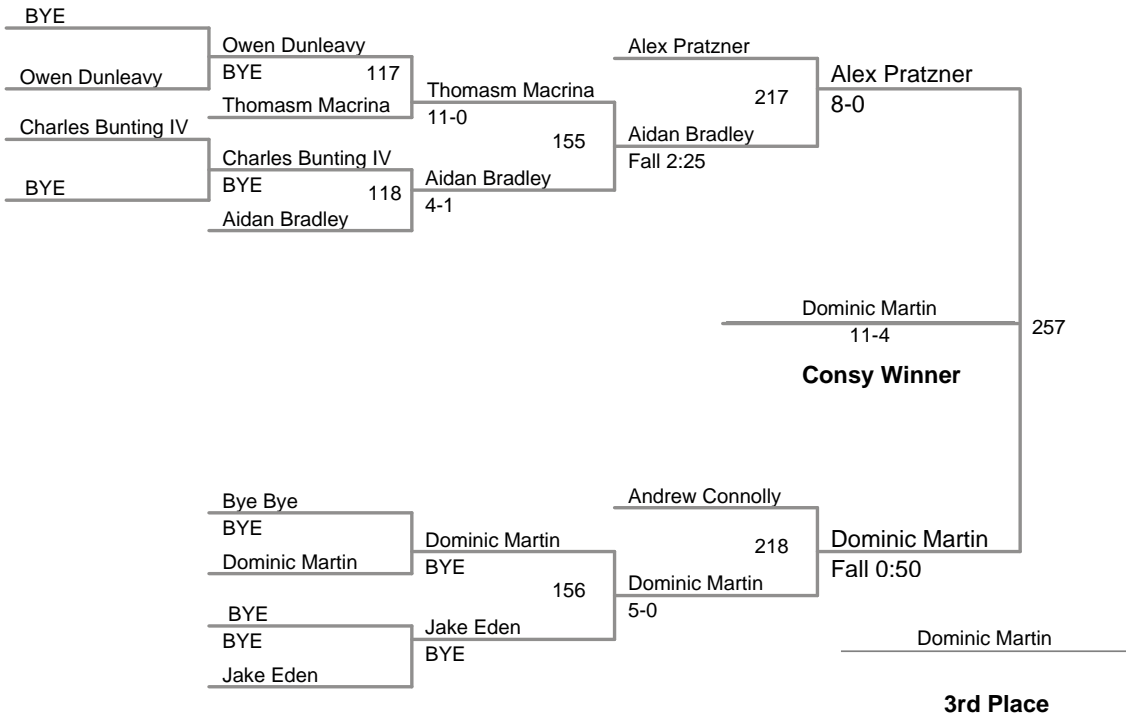

2012 PJW Area XI
8 and Under

50 Lbs

2012 PJW Area XI
8 and Under

60 Lbs

2012 PJW Area XI
8 and Under

65 Lbs

2012 PJW Area XI
8 and Under

70 Lbs