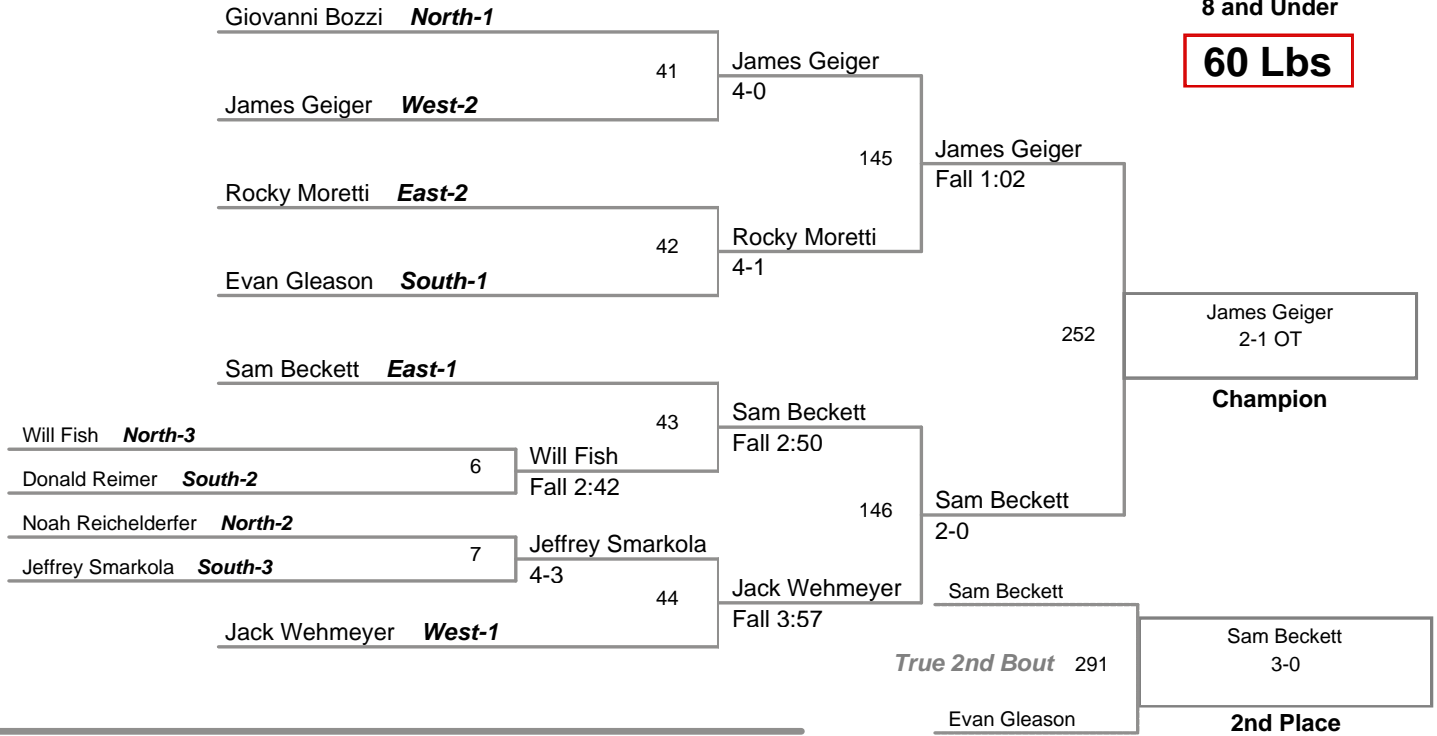

2012 PJW Area XI
8 and Under

50 Lbs

2012 PJW Area XI
8 and Under

60 Lbs

2012 PJW Area XI
8 and Under

65 Lbs

2012 PJW Area XI
8 and Under

70 Lbs