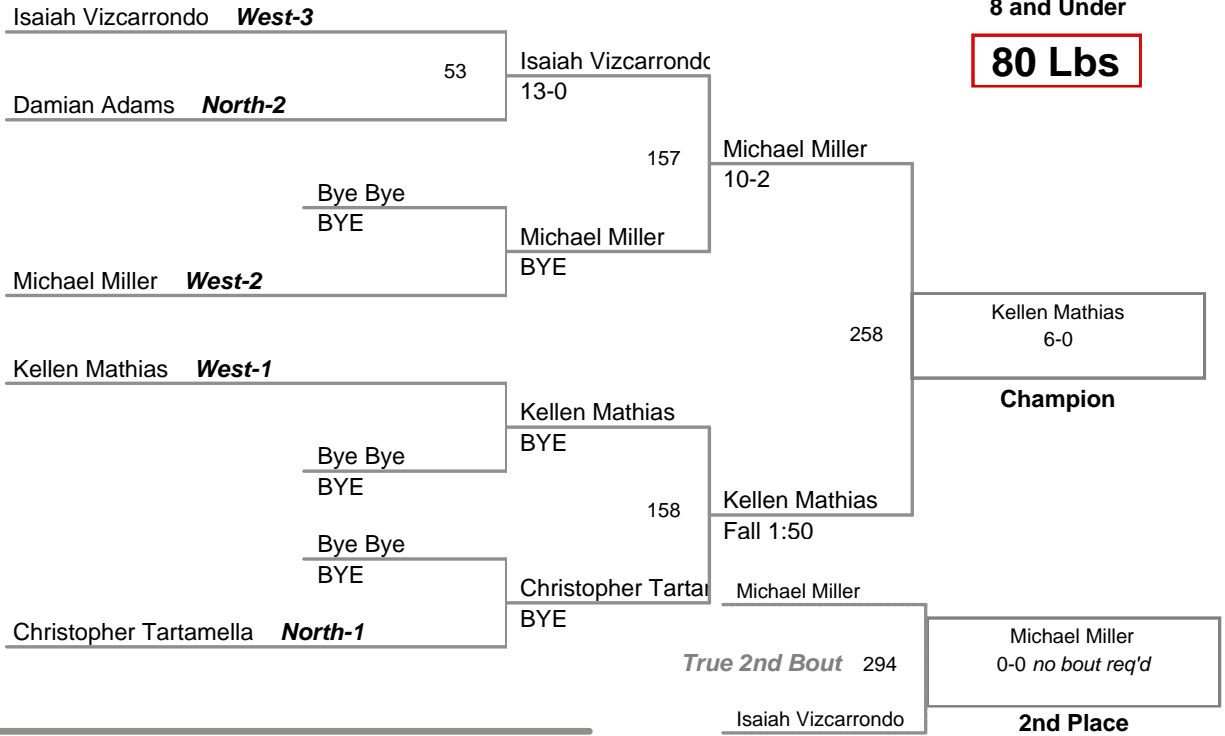

2012 PJW Area XI
8 and Under

50 Lbs

2012 PJW Area XI
8 and Under

60 Lbs

2012 PJW Area XI
8 and Under

65 Lbs

2012 PJW Area XI
8 and Under

70 Lbs

2012 PJW Area XI
8 and Under

80 Lbs

2012 PJW Area XI
8 and Under

110 Lbs