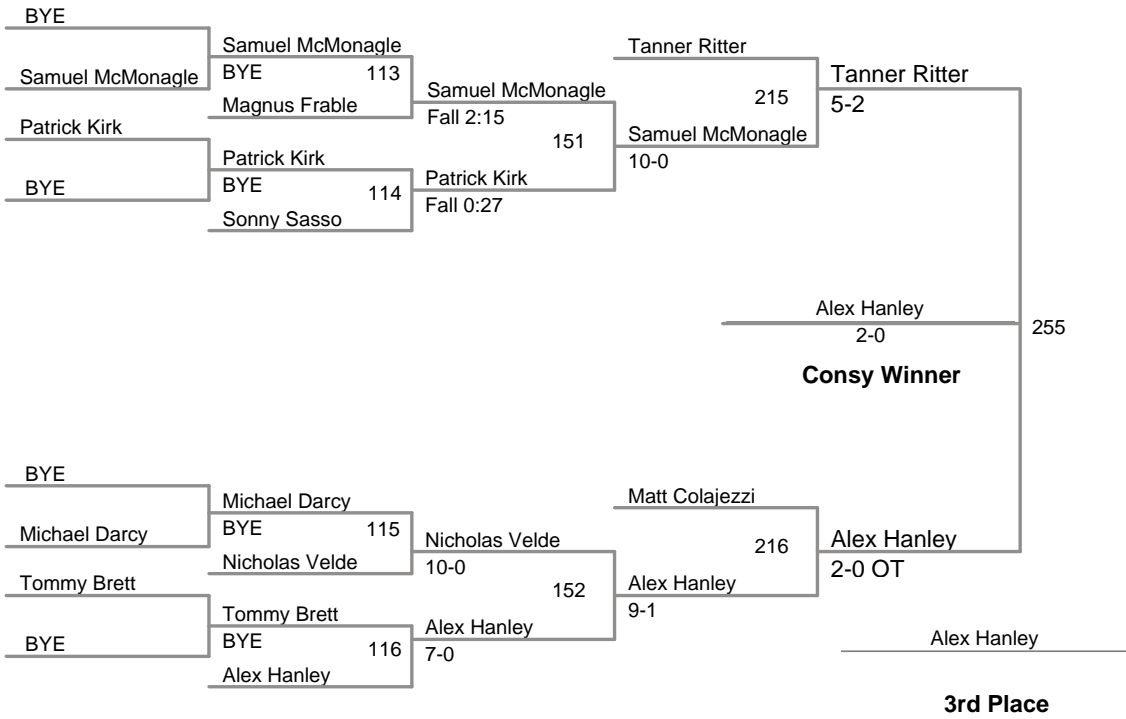

2012 PJW Area XI
8 and Under

50 Lbs

2012 PJW Area XI
8 and Under

60 Lbs

2012 PJW Area XI
8 and Under

65 Lbs

2012 PJW Area XI
8 and Under

70 Lbs