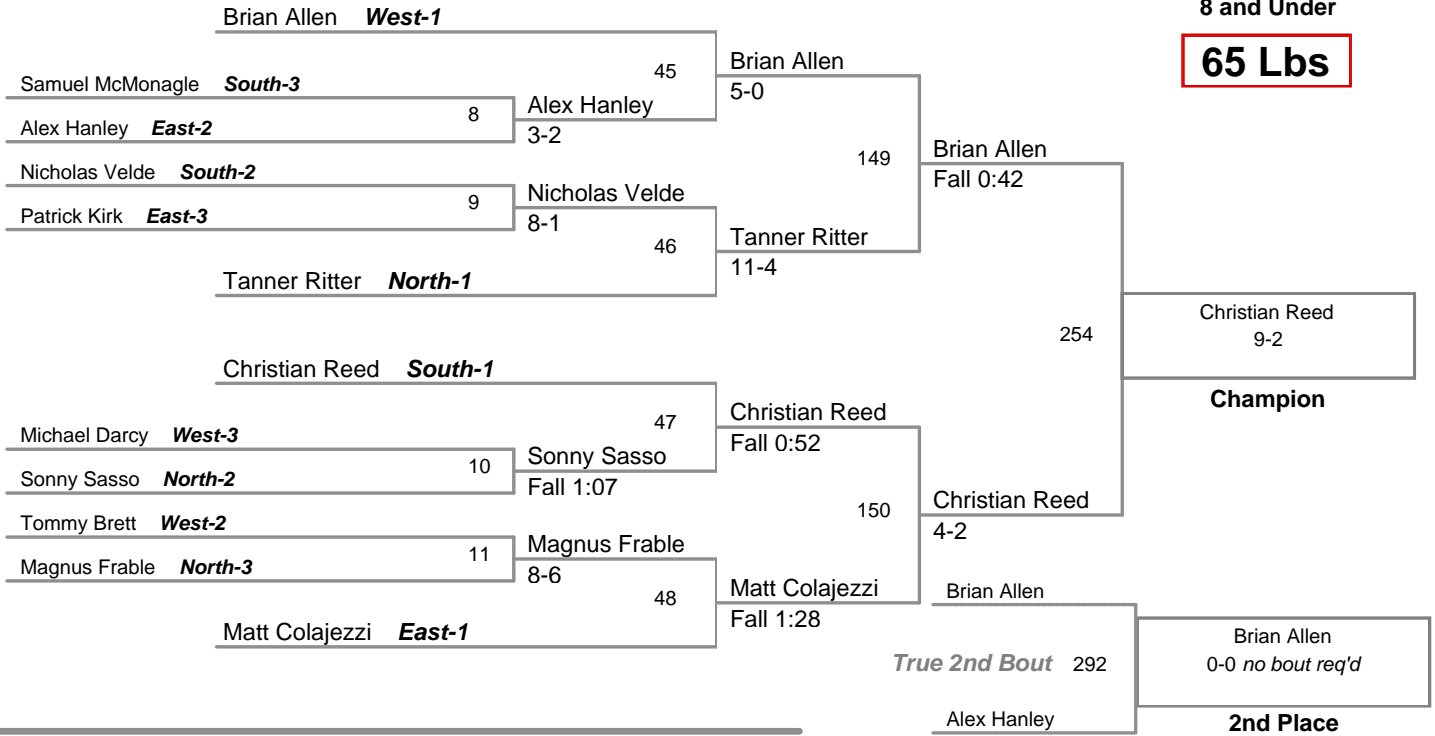

2012 PJW Area XI
8 and Under

50 Lbs

2012 PJW Area XI
8 and Under

60 Lbs

2012 PJW Area XI
8 and Under

65 Lbs

2012 PJW Area XI
8 and Under

70 Lbs