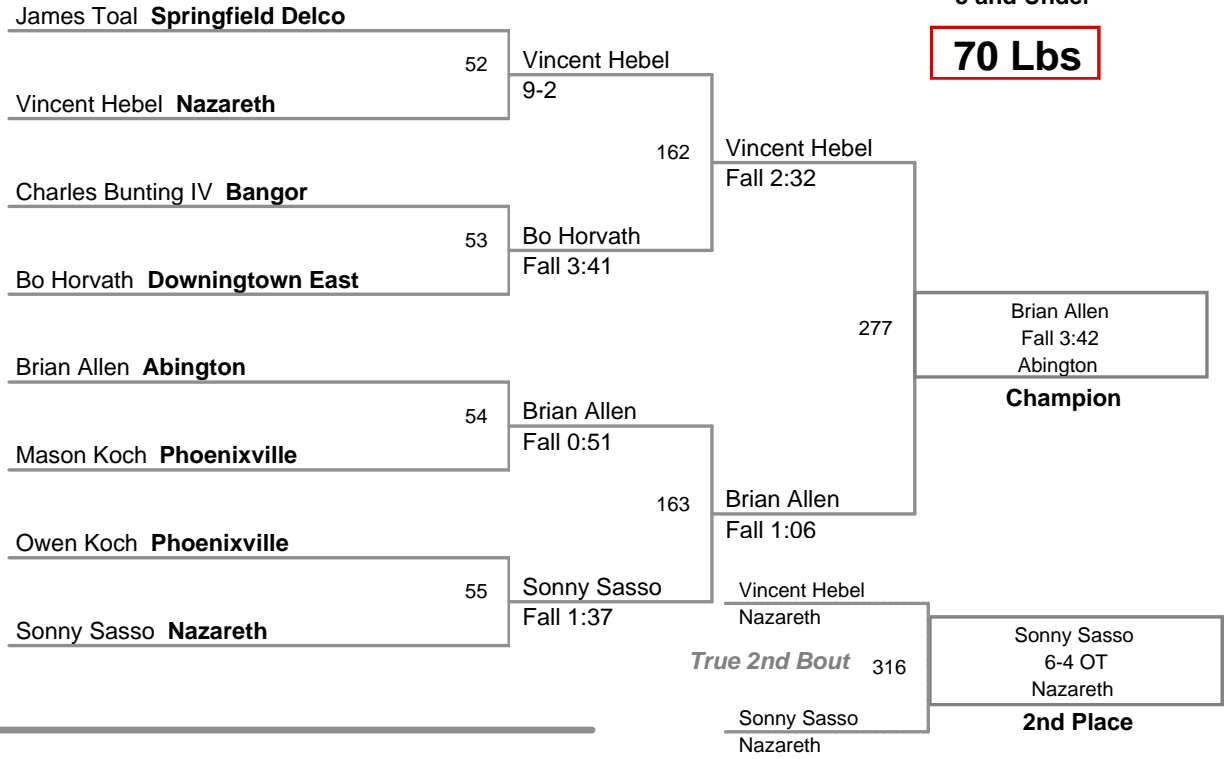

2013 Area XI Championship
8 and Under

70 Lbs