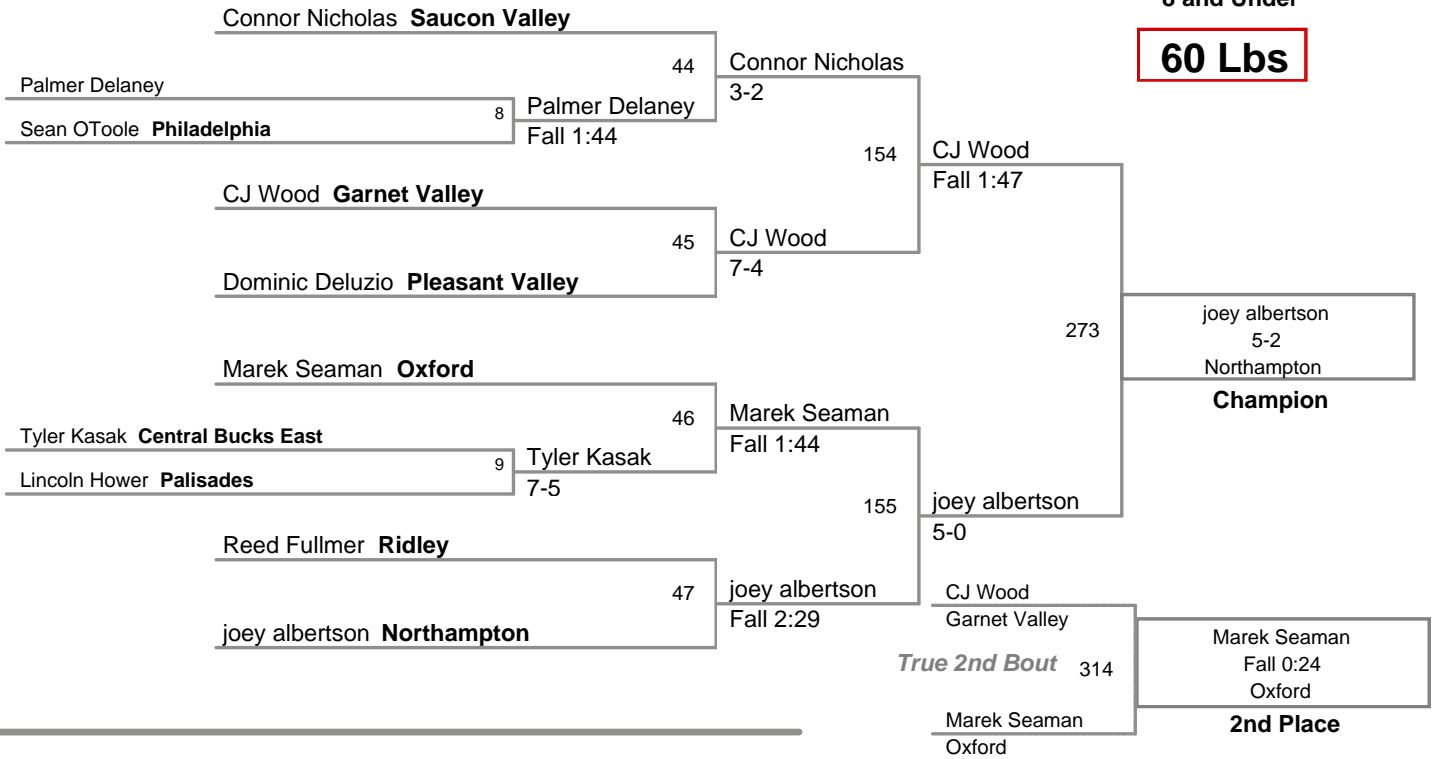

2013 Area XI Championship
8 and Under

45 Lbs

2013 Area XI Championship
8 and Under

50 Lbs

2013 Area XI Championship
8 and Under

55 Lbs

2013 Area XI Championship
8 and Under

60 Lbs

2013 Area XI Championship
8 and Under

65 Lbs

2013 Area XI Championship
8 and Under

70 Lbs

2013 Area XI Championship
8 and Under

80 Lbs

2013 Area XI Championship
8 and Under

110 Lbs