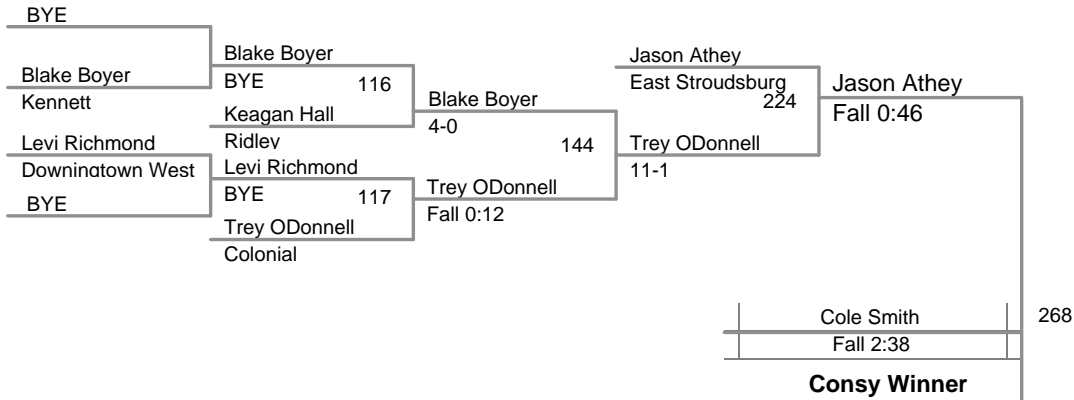

2013 Area XI Championship
8 and Under

45 Lbs

2013 Area XI Championship
8 and Under

50 Lbs

2013 Area XI Championship
8 and Under

55 Lbs

2013 Area XI Championship
8 and Under

60 Lbs

2013 Area XI Championship
8 and Under

65 Lbs

2013 Area XI Championship
8 and Under

70 Lbs

2013 Area XI Championship
8 and Under

80 Lbs

2013 Area XI Championship
8 and Under

110 Lbs