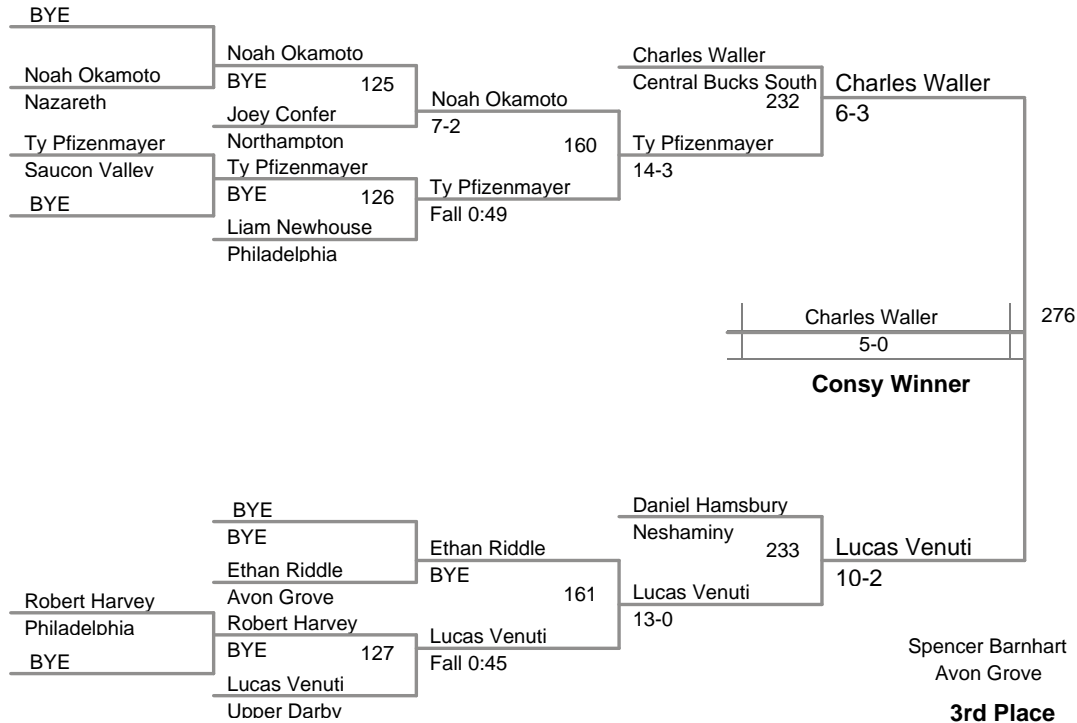

2013 Area XI Championship
8 and Under

65 Lbs