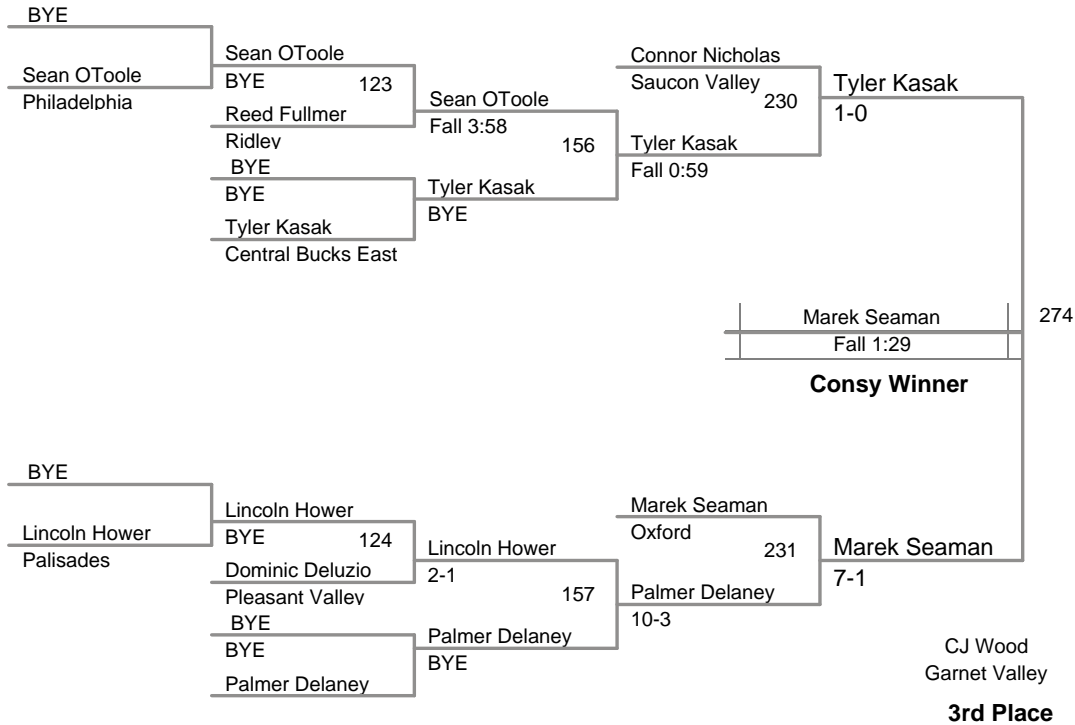

2013 Area XI Championship
8 and Under

45 Lbs

2013 Area XI Championship
8 and Under

50 Lbs

2013 Area XI Championship
8 and Under

55 Lbs

2013 Area XI Championship
8 and Under

60 Lbs

2013 Area XI Championship
8 and Under

65 Lbs

2013 Area XI Championship
8 and Under

70 Lbs

2013 Area XI Championship
8 and Under

80 Lbs

2013 Area XI Championship
8 and Under

110 Lbs