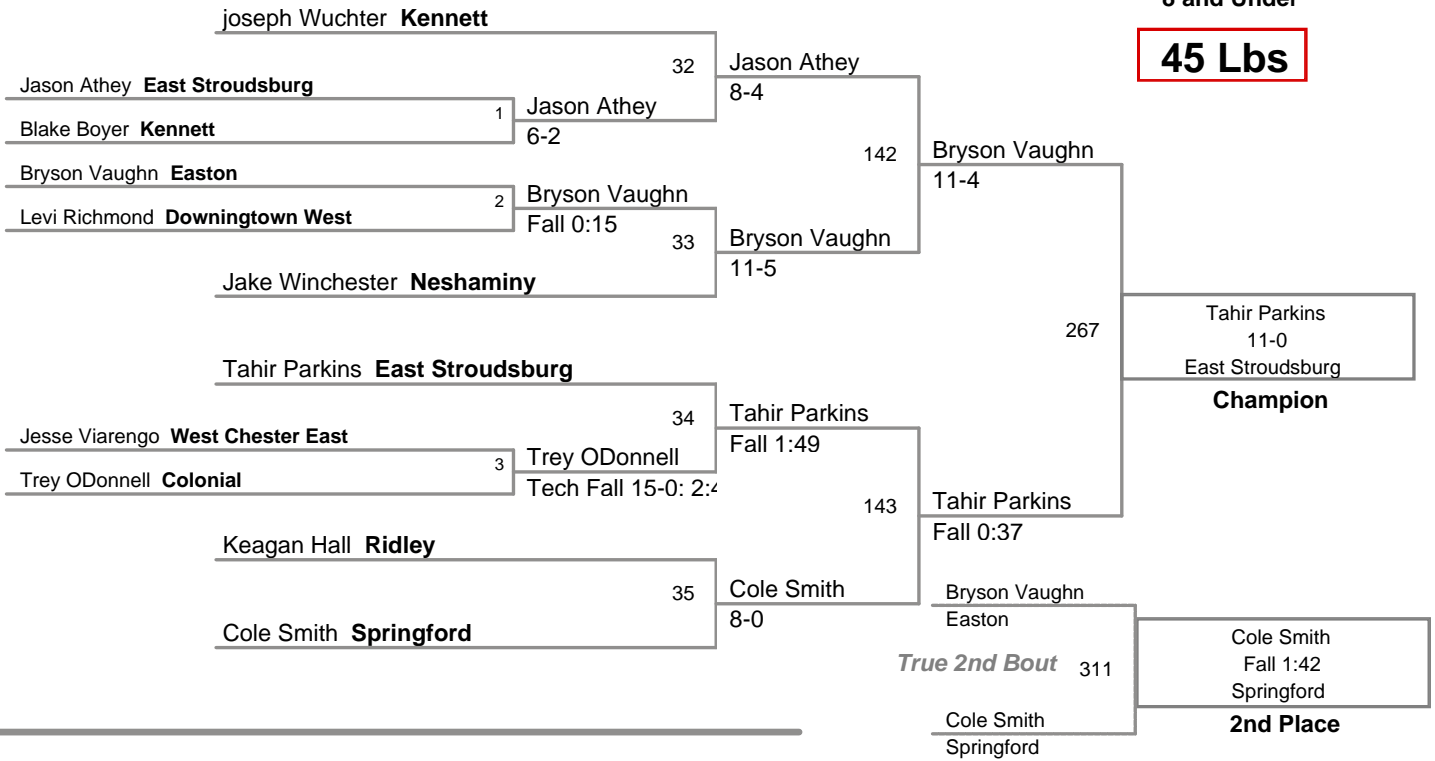

2013 Area XI Championship
8 and Under

45 Lbs

2013 Area XI Championship
8 and Under

50 Lbs

2013 Area XI Championship
8 and Under

55 Lbs

2013 Area XI Championship
8 and Under

60 Lbs