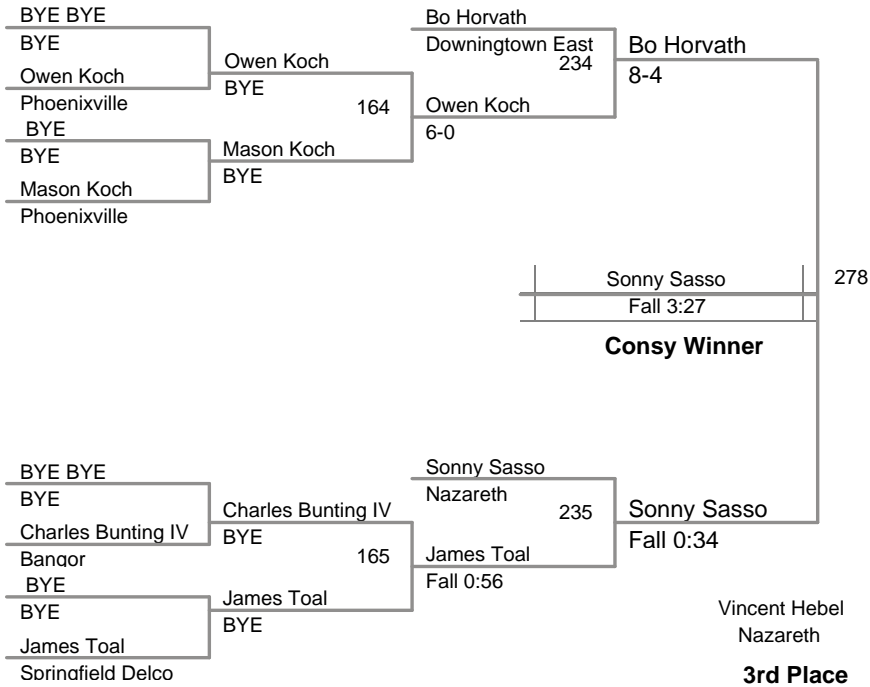

2013 Area XI Championship
8 and Under

70 Lbs