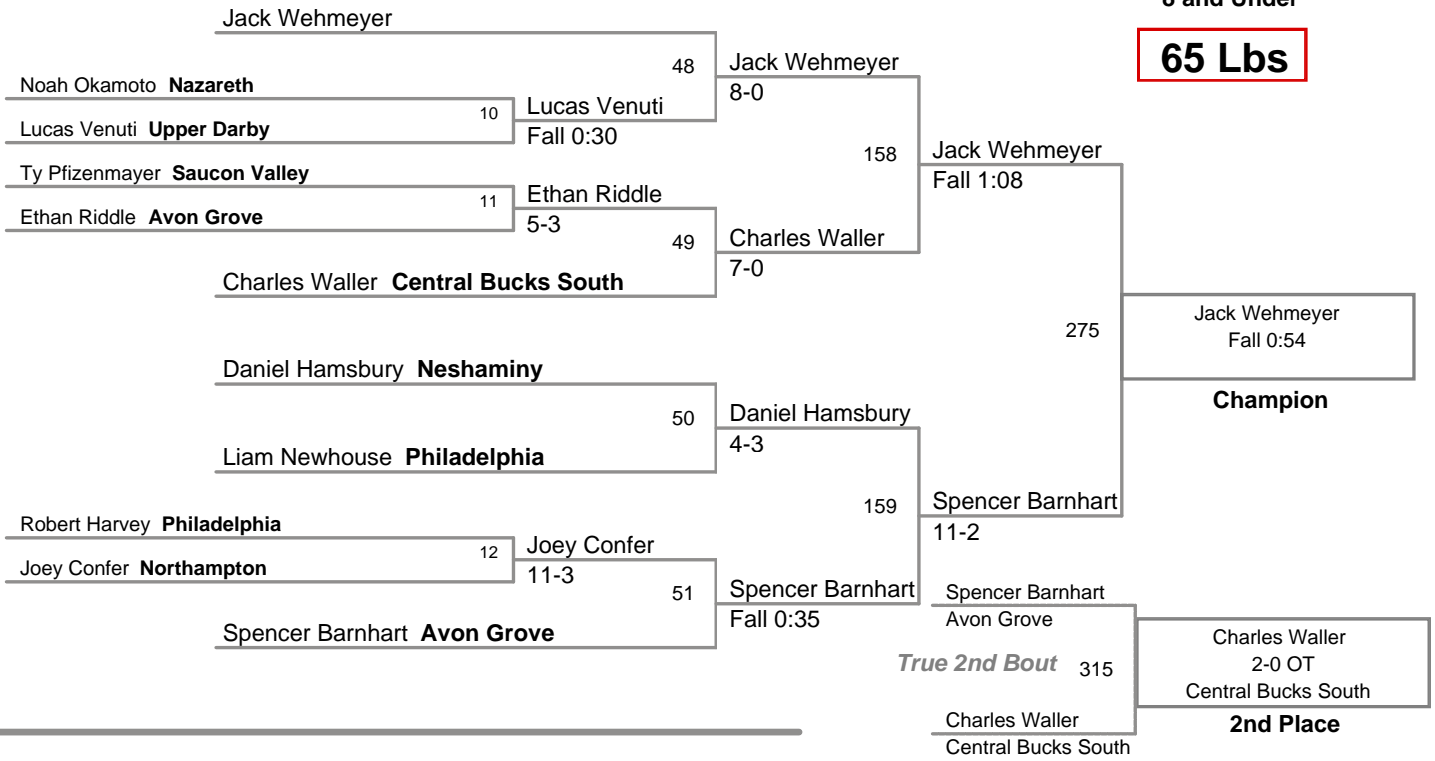

2013 Area XI Championship
8 and Under

45 Lbs

2013 Area XI Championship
8 and Under

50 Lbs

2013 Area XI Championship
8 and Under

55 Lbs

2013 Area XI Championship
8 and Under

60 Lbs

2013 Area XI Championship
8 and Under

65 Lbs

2013 Area XI Championship
8 and Under

70 Lbs

2013 Area XI Championship
8 and Under

80 Lbs

2013 Area XI Championship
8 and Under

110 Lbs