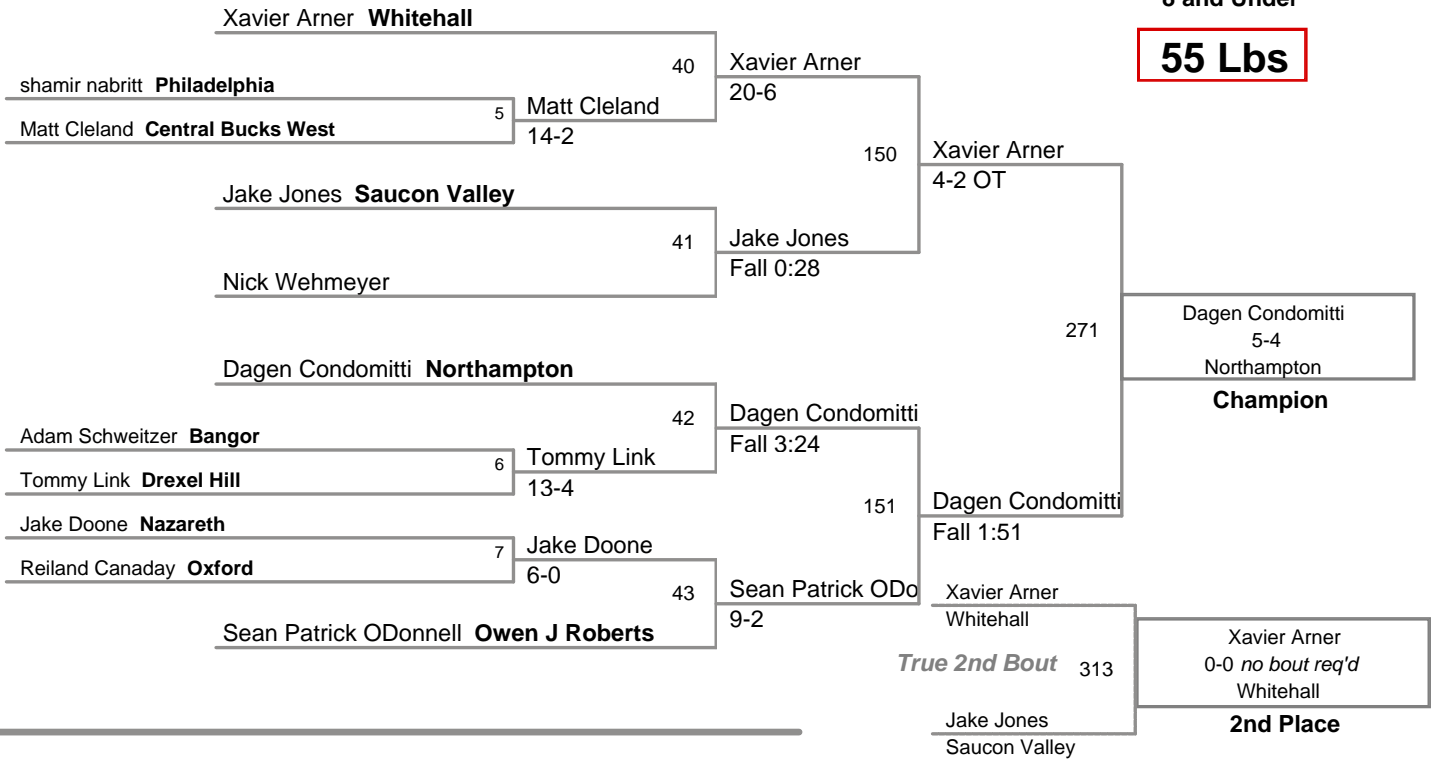

2013 Area XI Championship
8 and Under

45 Lbs

2013 Area XI Championship
8 and Under

50 Lbs

2013 Area XI Championship
8 and Under

55 Lbs

2013 Area XI Championship
8 and Under

60 Lbs

2013 Area XI Championship
8 and Under

65 Lbs

2013 Area XI Championship
8 and Under

70 Lbs

2013 Area XI Championship
8 and Under

80 Lbs

2013 Area XI Championship
8 and Under

110 Lbs