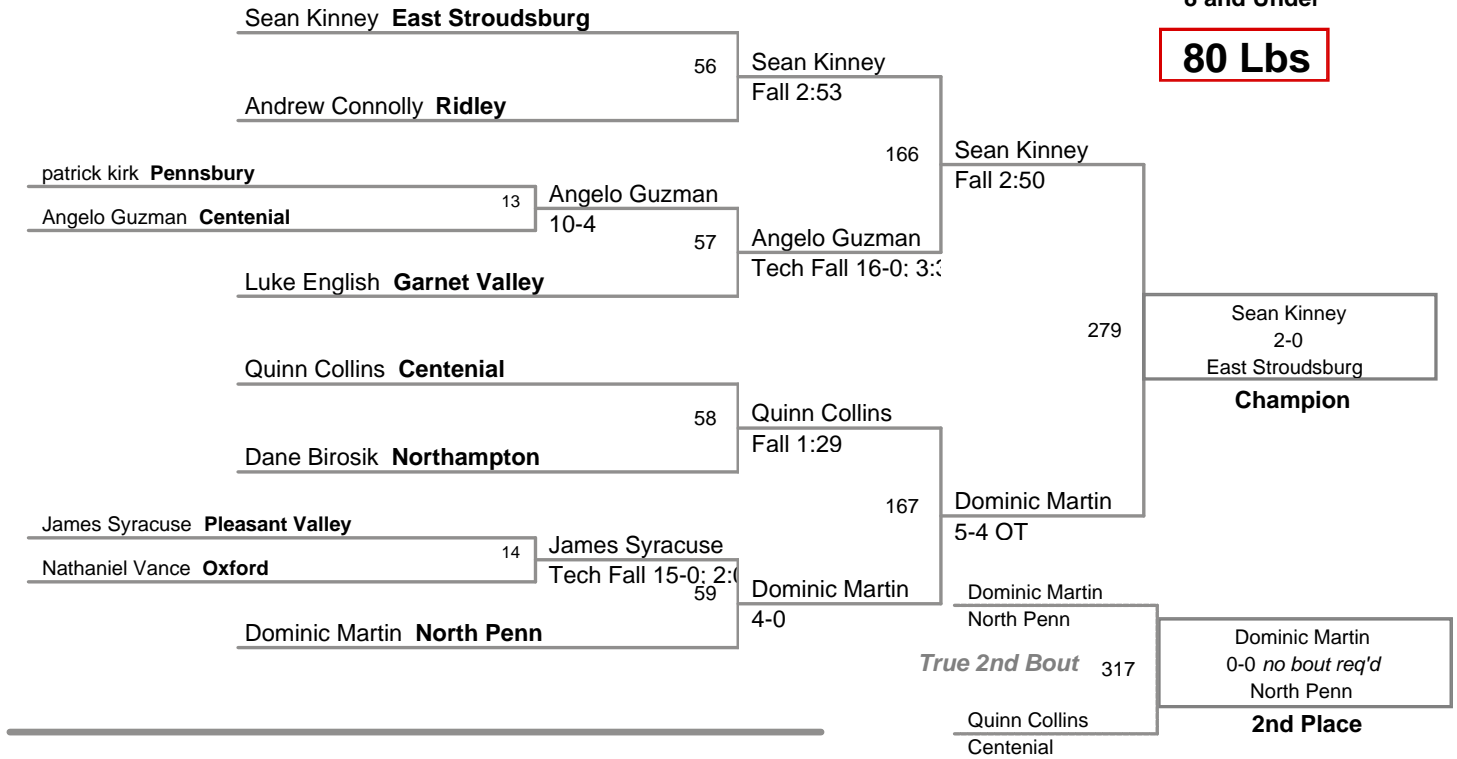

2013 Area XI Championship
8 and Under

65 Lbs

2013 Area XI Championship
8 and Under

70 Lbs

2013 Area XI Championship
8 and Under

80 Lbs

2013 Area XI Championship
8 and Under

110 Lbs