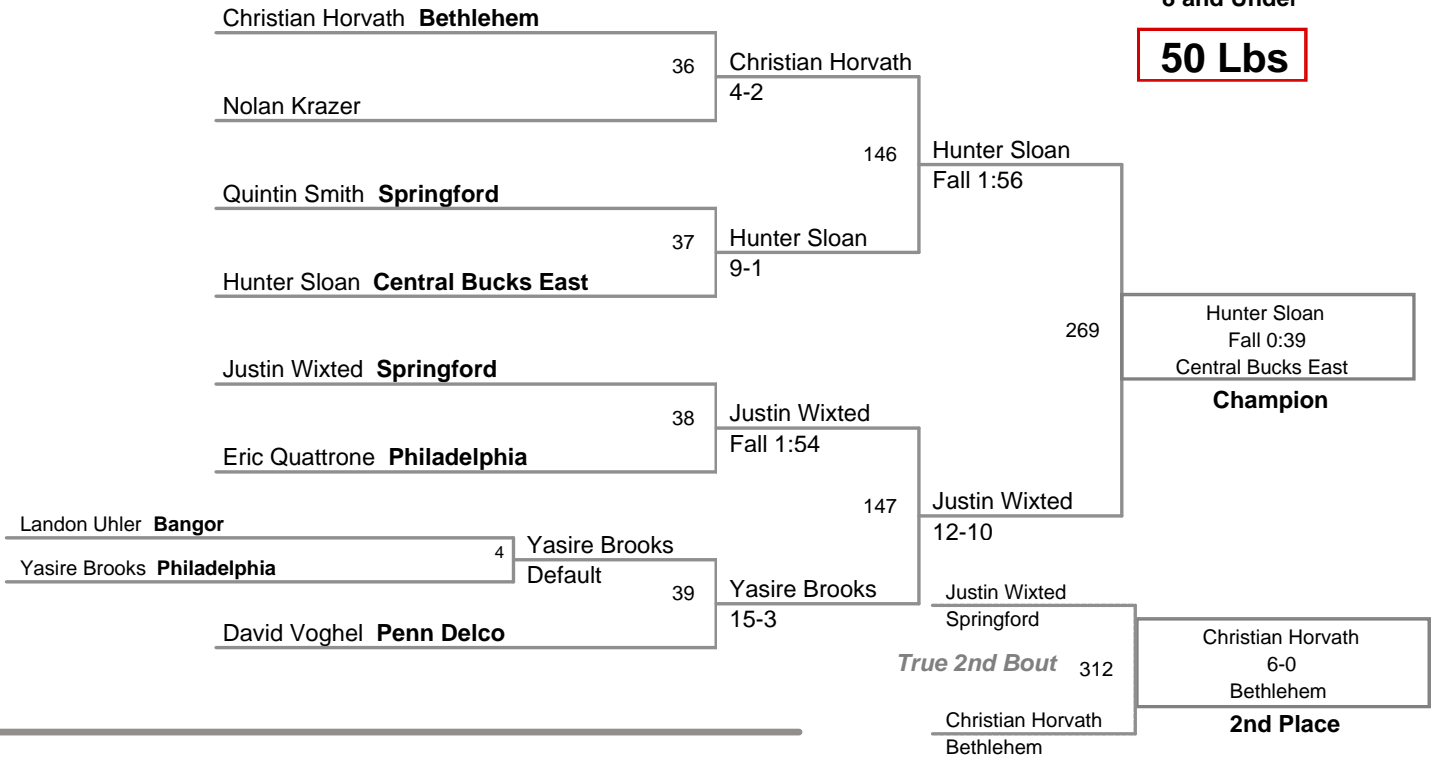

2013 Area XI Championship
8 and Under

45 Lbs

2013 Area XI Championship
8 and Under

50 Lbs

2013 Area XI Championship
8 and Under

55 Lbs

2013 Area XI Championship
8 and Under

60 Lbs

2013 Area XI Championship
8 and Under

65 Lbs

2013 Area XI Championship
8 and Under

70 Lbs

2013 Area XI Championship
8 and Under

80 Lbs

2013 Area XI Championship
8 and Under

110 Lbs