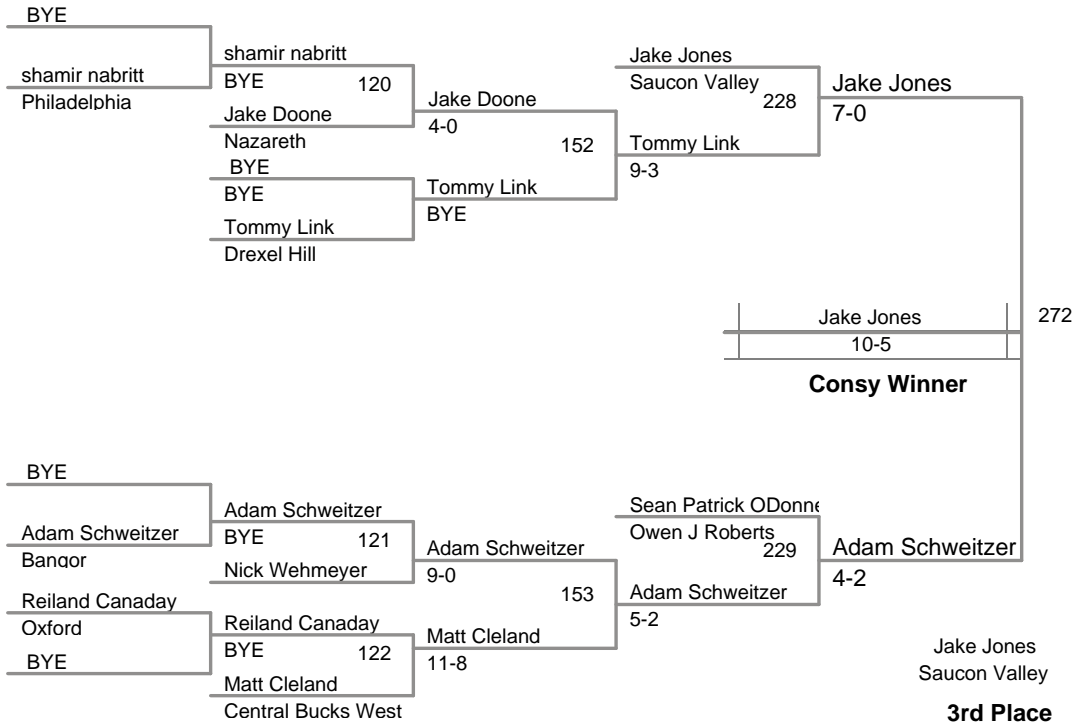

2013 Area XI Championship
8 and Under

45 Lbs

2013 Area XI Championship
8 and Under

50 Lbs

2013 Area XI Championship
8 and Under

55 Lbs

2013 Area XI Championship
8 and Under

60 Lbs