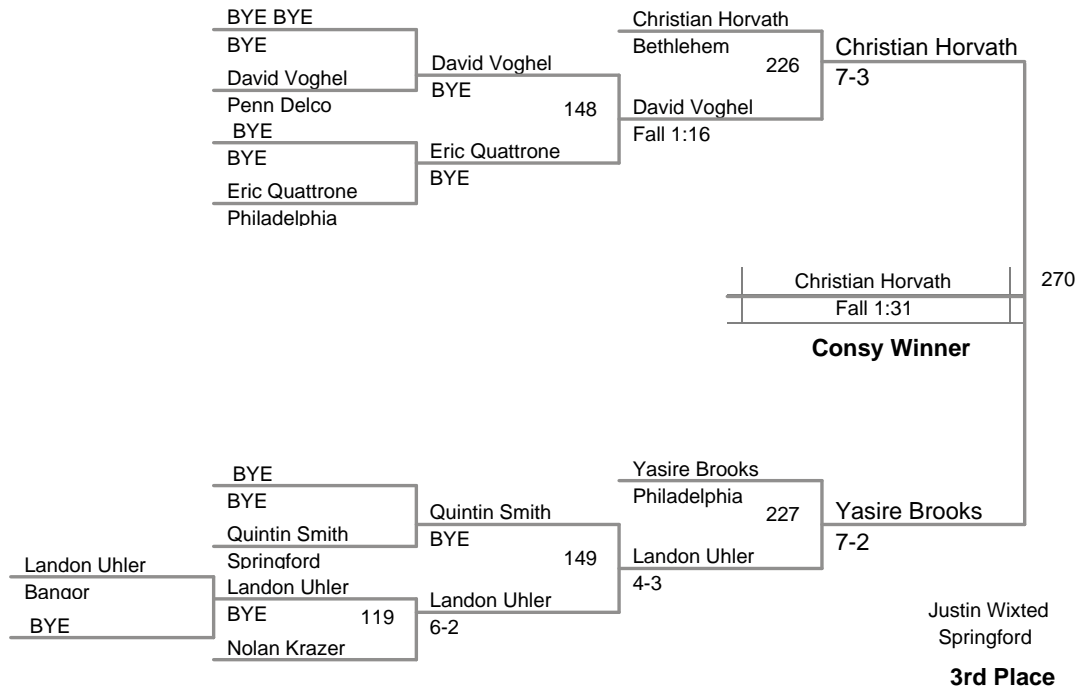

2013 Area XI Championship
8 and Under

45 Lbs

2013 Area XI Championship
8 and Under

50 Lbs

2013 Area XI Championship
8 and Under

55 Lbs

2013 Area XI Championship
8 and Under

60 Lbs