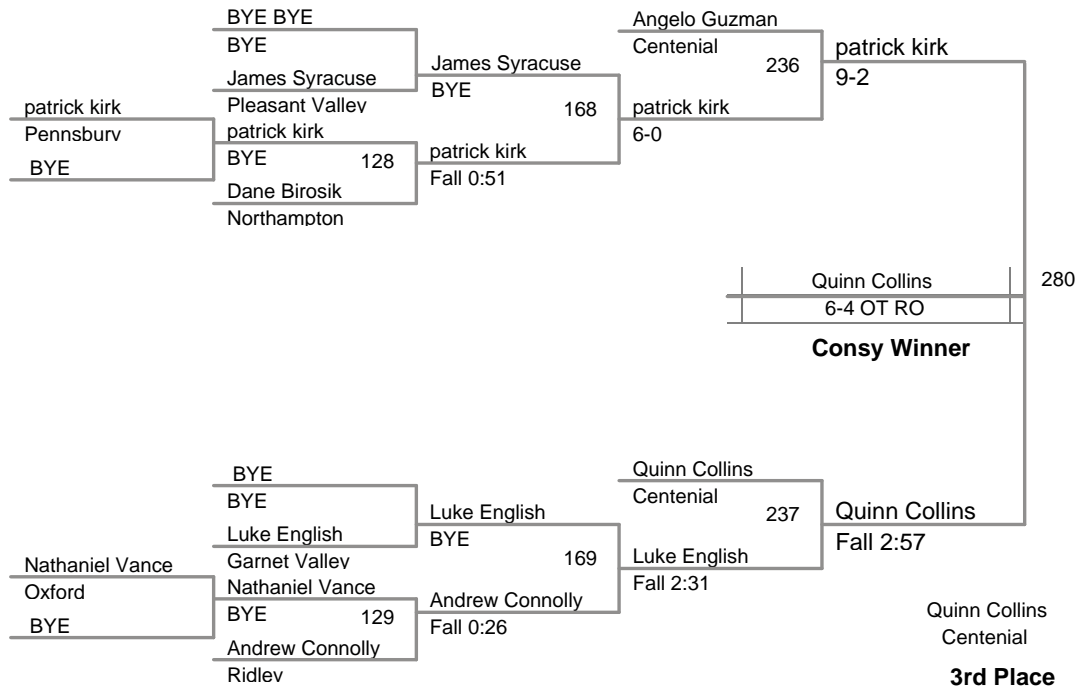

2013 Area XI Championship
8 and Under

65 Lbs

2013 Area XI Championship
8 and Under

70 Lbs

2013 Area XI Championship
8 and Under

80 Lbs

2013 Area XI Championship
8 and Under

110 Lbs