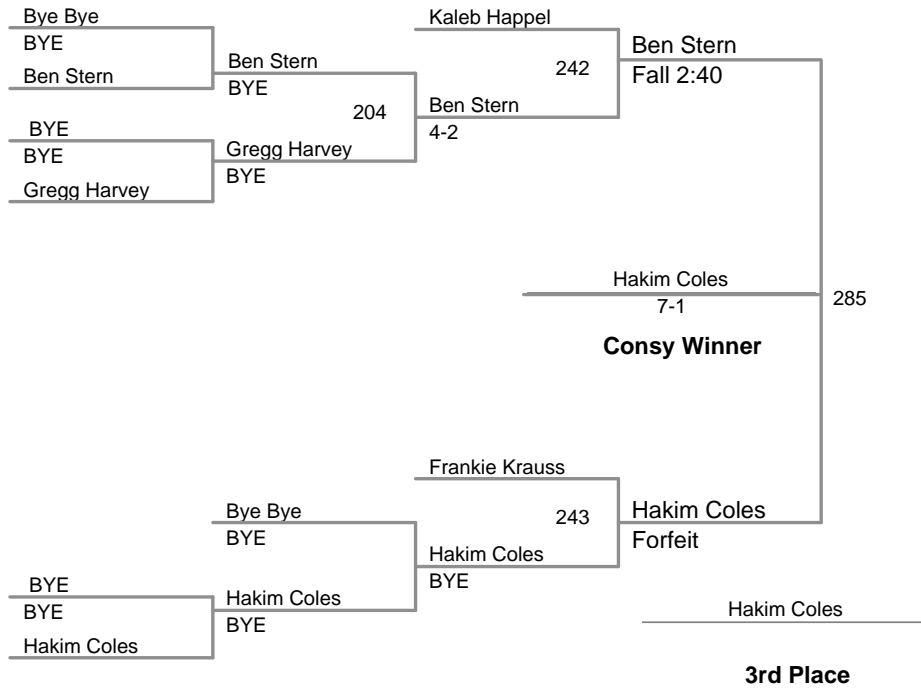

2012 PJW Area XI
13 and 14

112 Lbs

117 Lbs

124 Lbs

132 Lbs

140 Lbs

2012 PJW Area XI
13 and 14

147 Lbs