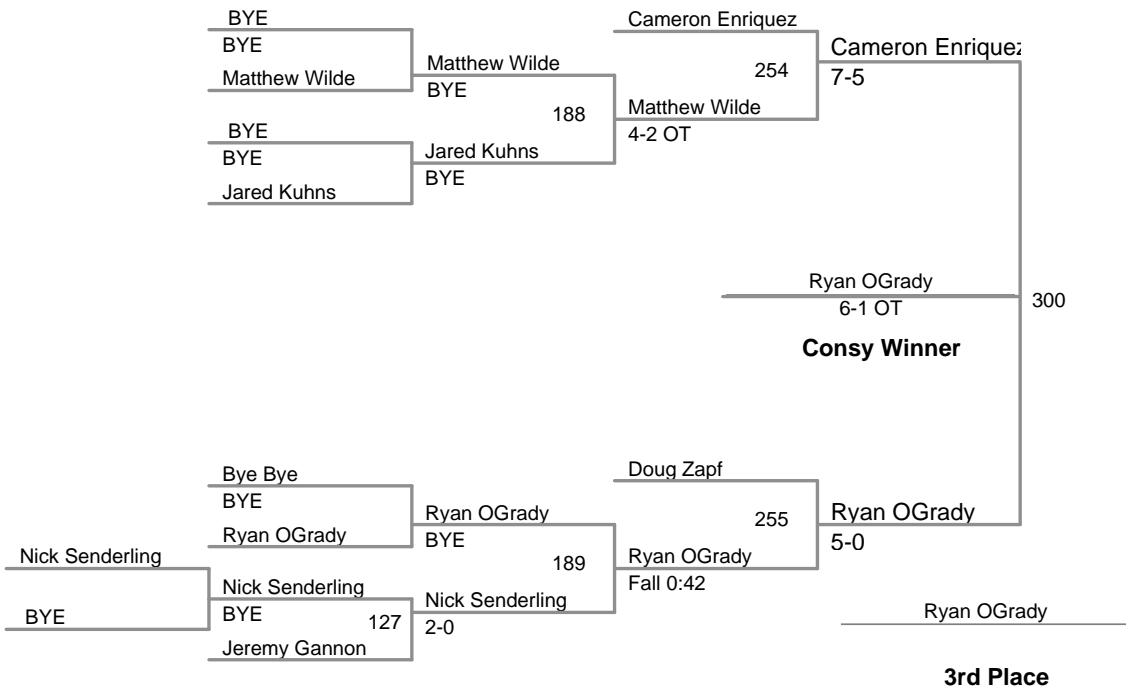

2012 PJW Area XI  
11 and 12

**65 Lbs**

**70 Lbs**

2012 PJW Area XI  
11 and 12

**75 Lbs**

**80 Lbs**

2012 PJW Area XI  
11 and 12

**85 Lbs**

2012 PJW Area XI  
11 and 12

**135 Lbs**

**145 Lbs**

**160 Lbs**

**200 Lbs**

Anthony Reginelli **South-1**

Bye Bye  
BYE

Anthony Reginelli  
BYE